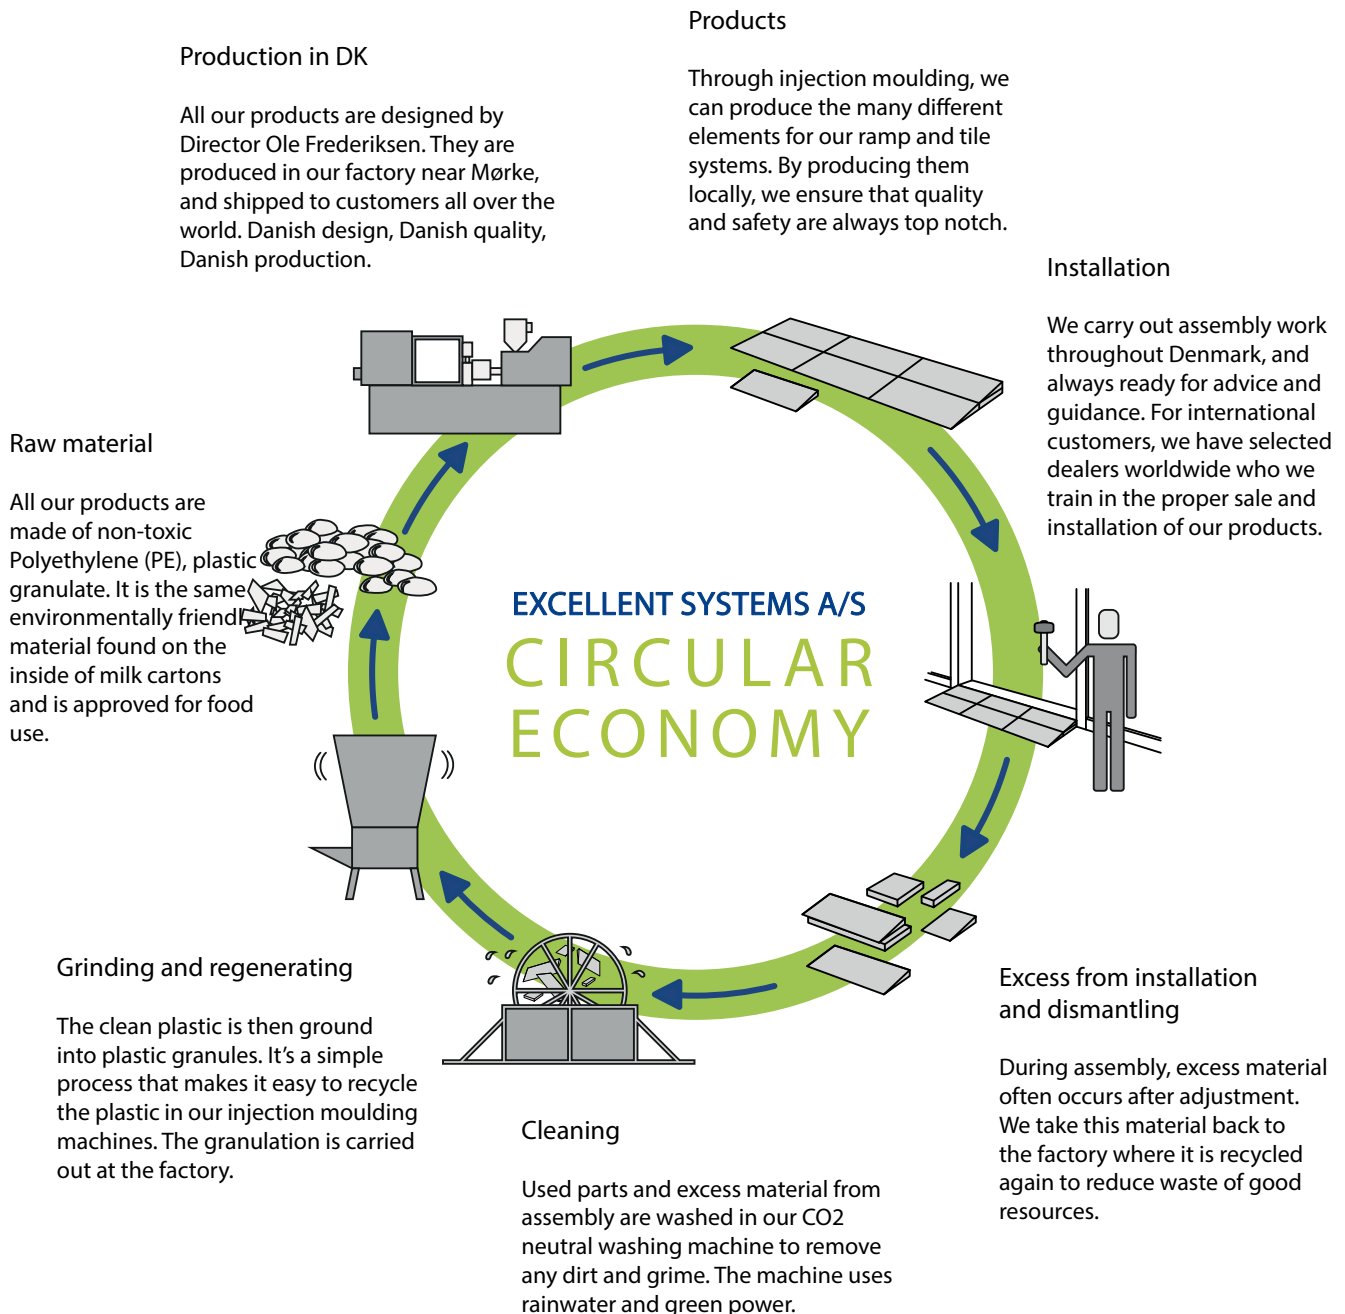

DIT BIDRAG TIL ET GRØNERE DANMARK

Ved at benytte vores ramper bidrager du til et grønt Danmark. Her er nogle af de måder, du kan gøre det på:

- 1. Brug ramperne i mange år.
- 2. Sørg for at ramperne er i god stand.
- 3. Genbrug ramperne, når du er færdig med dem.
- 4. Sørg for at ramperne er gulfrie og genanvendelige.

SUSTAINABLE DANISH PRODUCTION WITH NON-TOXIC MATERIALS

At Excellent Systems we have always strived to impact our environment as little as possible, through sustainable production and the use of non-toxic materials. Our focus on recycling resources and reducing waste permeates all of Excellent Systems' work and values.

- A sustainable production with a minimum amount of waste
- Danish design, produced in Denmark
- 100% nontoxic
- Purchase of used products for regeneration
- and most importantly, the reuse of plastic