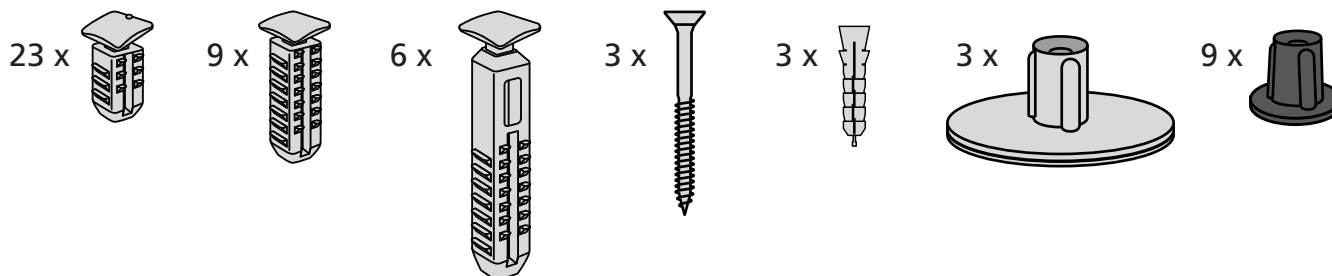

RAMP KIT 4

Height: 10,8 - 16,3 cm

Width: 75 cm

Depth: 100 cm

5 708066 001775

Included

Danish Design Pat. Pend. and produced
in Denmark by Excellent Systems A/S

HEIGHT ADJUSTMENT

Remove Ramp Adjuster from toplayer:

Heights:

MOUNTING WITH LOCKS

Rubber hammer
Not included

FASTENING WITH MOUNTING PAD

Indoor:

Outdoor:

FASTENING WITH STOPPERS