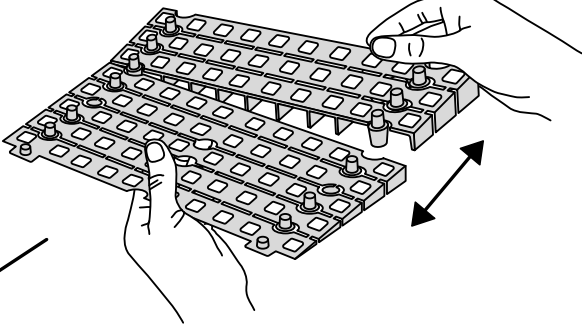

RAMP KIT 4

Height: 10,8 - 16,3 cm

Width: 75 cm

Depth: 100 cm

5 708066 001775

Included

Danish Design Pat. Pend. and produced
in Denmark by Excellent Systems A/S

HEIGHT ADJUSTMENT

Remove Ramp Adjuster from toplayer:

Heights:

MOUNTING WITH LOCKS

Rubber hammer
Not included

FASTENING WITH MOUNTING PAD

Indoor:

Outdoor:

FASTENING WITH STOPPERS