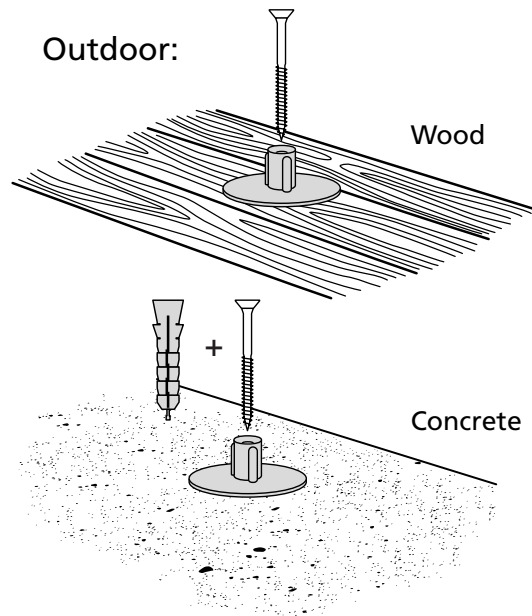

RAMP KIT 4

Height: 10,8 - 16,3 cm

Width: 75 cm

Depth: 100 cm

5 708066 001775

Included

Danish Design Pat. Pend. and produced
in Denmark by Excellent Systems A/S

HEIGHT ADJUSTMENT

Remove Ramp Adjuster from toplayer:

Heights:

MOUNTING WITH LOCKS

Rubber hammer
Not included

FASTENING WITH MOUNTING PAD

Indoor:

Outdoor:

FASTENING WITH STOPPERS