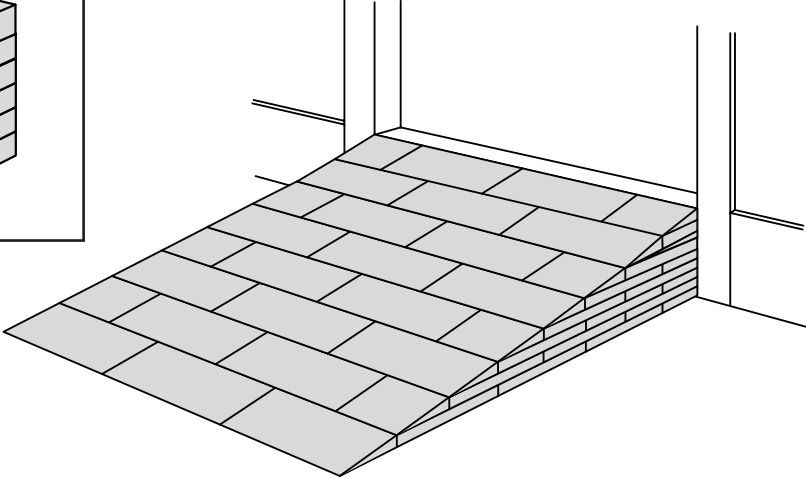

RAMP KIT 4

Height: 10,8 - 16,3 cm

Width: 75 cm

Depth: 100 cm

5 708066 001775

Included

Danish Design Pat. Pend. and produced
in Denmark by Excellent Systems A/S

HEIGHT ADJUSTMENT

Remove Ramp Adjuster from toplayer:

Heights:

MOUNTING WITH LOCKS

Rubber hammer
Not included

FASTENING WITH MOUNTING PAD

Indoor:

Outdoor:

FASTENING WITH STOPPERS