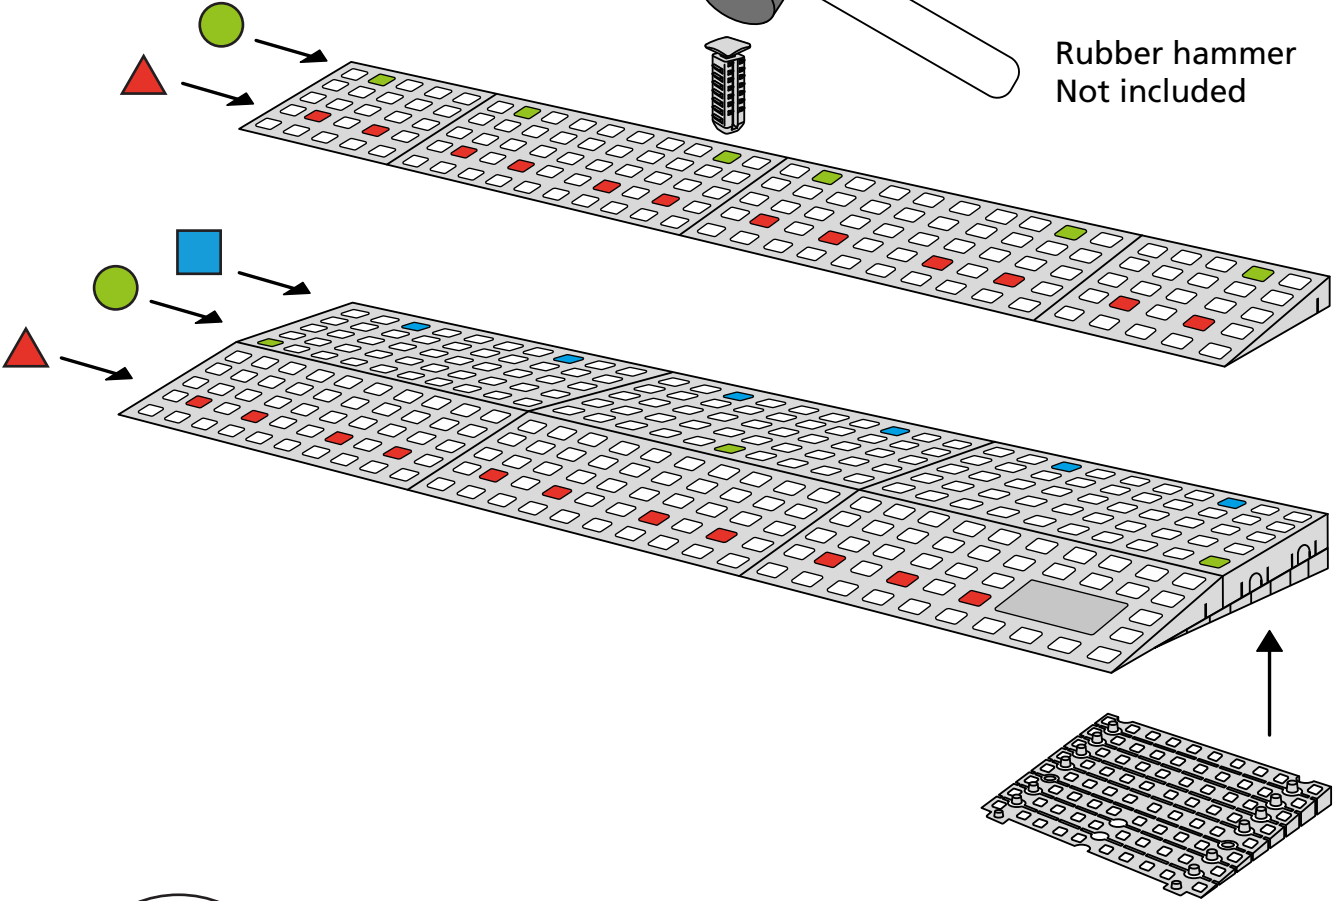

RAMP KIT 4

Height: 10,8 - 16,3 cm

Width: 75 cm

Depth: 100 cm

5 708066 001775

Included

Danish Design Pat. Pend. and produced
in Denmark by Excellent Systems A/S

HEIGHT ADJUSTMENT

Remove Ramp Adjuster from toplayer:

Heights:

MOUNTING WITH LOCKS

Rubber hammer
Not included

FASTENING WITH MOUNTING PAD

Indoor:

Outdoor:

FASTENING WITH STOPPERS