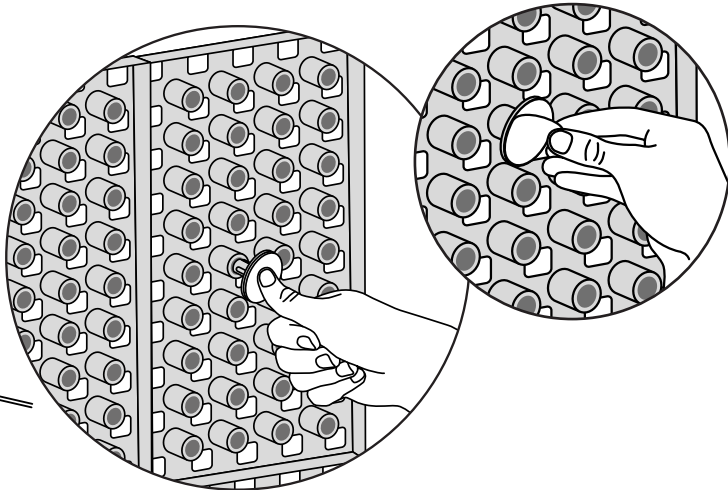

RAMP KIT 4

Height: 10,8 - 16,3 cm

Width: 75 cm

Depth: 100 cm

5 708066 001775

Included

Danish Design Pat. Pend. and produced
in Denmark by Excellent Systems A/S

HEIGHT ADJUSTMENT

Remove Ramp Adjuster from toplayer:

Heights:

MOUNTING WITH LOCKS

Rubber hammer
Not included

FASTENING WITH MOUNTING PAD

Indoor:

Outdoor:

FASTENING WITH STOPPERS