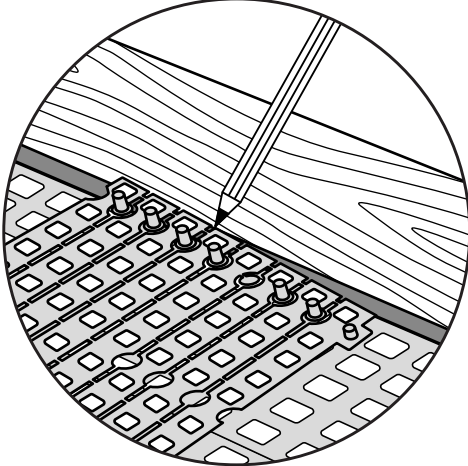

RAMP KIT 4

Height: 10,8 - 16,3 cm

Width: 75 cm

Depth: 100 cm

5 708066 001775

Included

Danish Design Pat. Pend. and produced
in Denmark by Excellent Systems A/S

HEIGHT ADJUSTMENT

Remove Ramp Adjuster from toplayer:

Heights:

MOUNTING WITH LOCKS

Rubber hammer
Not included

FASTENING WITH MOUNTING PAD

Indoor:

Outdoor:

FASTENING WITH STOPPERS