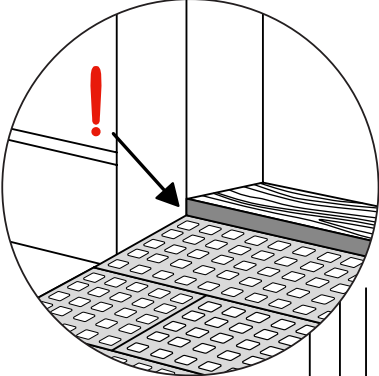

RAMP KIT 4

Height: 10,8 - 16,3 cm

Width: 75 cm

Depth: 100 cm

5 708066 001775

Included

Danish Design Pat. Pend. and produced
in Denmark by Excellent Systems A/S

HEIGHT ADJUSTMENT

Remove Ramp Adjuster from toplayer:

Heights:

MOUNTING WITH LOCKS

Rubber hammer
Not included

FASTENING WITH MOUNTING PAD

Indoor:

Outdoor:

FASTENING WITH STOPPERS