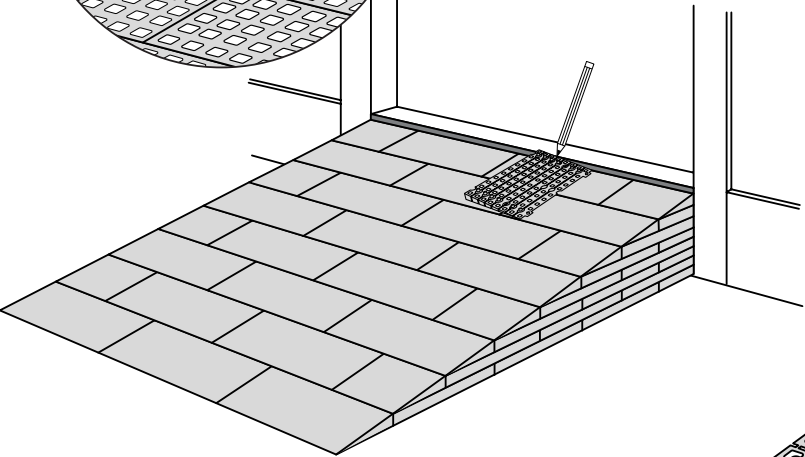

RAMP KIT 4

Height: 10,8 - 16,3 cm

Width: 75 cm

Depth: 100 cm

5 708066 001775

Included

Danish Design Pat. Pend. and produced
in Denmark by Excellent Systems A/S

HEIGHT ADJUSTMENT

Remove Ramp Adjuster from toplayer:

Heights:

MOUNTING WITH LOCKS

Rubber hammer
Not included

FASTENING WITH MOUNTING PAD

Indoor:

Outdoor:

FASTENING WITH STOPPERS