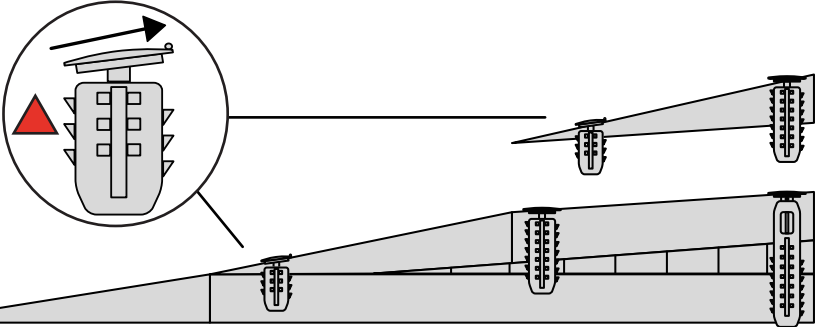

RAMP KIT 4

Height: 10,8 - 16,3 cm

Width: 75 cm

Depth: 100 cm

5 708066 001775

Included

Danish Design Pat. Pend. and produced
in Denmark by Excellent Systems A/S

HEIGHT ADJUSTMENT

Remove Ramp Adjuster from toplayer:

Heights:

MOUNTING WITH LOCKS

Rubber hammer
Not included

FASTENING WITH MOUNTING PAD

Indoor:

Outdoor:

FASTENING WITH STOPPERS