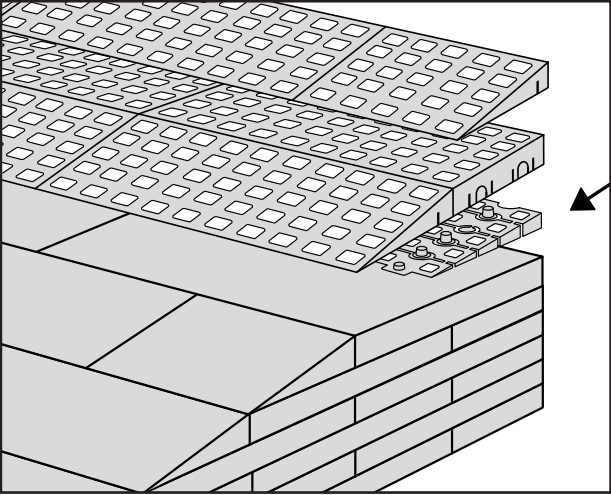

RAMP KIT 4

Height: 10,8 - 16,3 cm

Width: 75 cm

Depth: 100 cm

5 708066 001775

Included

Danish Design Pat. Pend. and produced
in Denmark by Excellent Systems A/S

HEIGHT ADJUSTMENT

Remove Ramp Adjuster from toplayer:

Heights:

MOUNTING WITH LOCKS

Rubber hammer
Not included

FASTENING WITH MOUNTING PAD

Indoor:

Outdoor:

FASTENING WITH STOPPERS