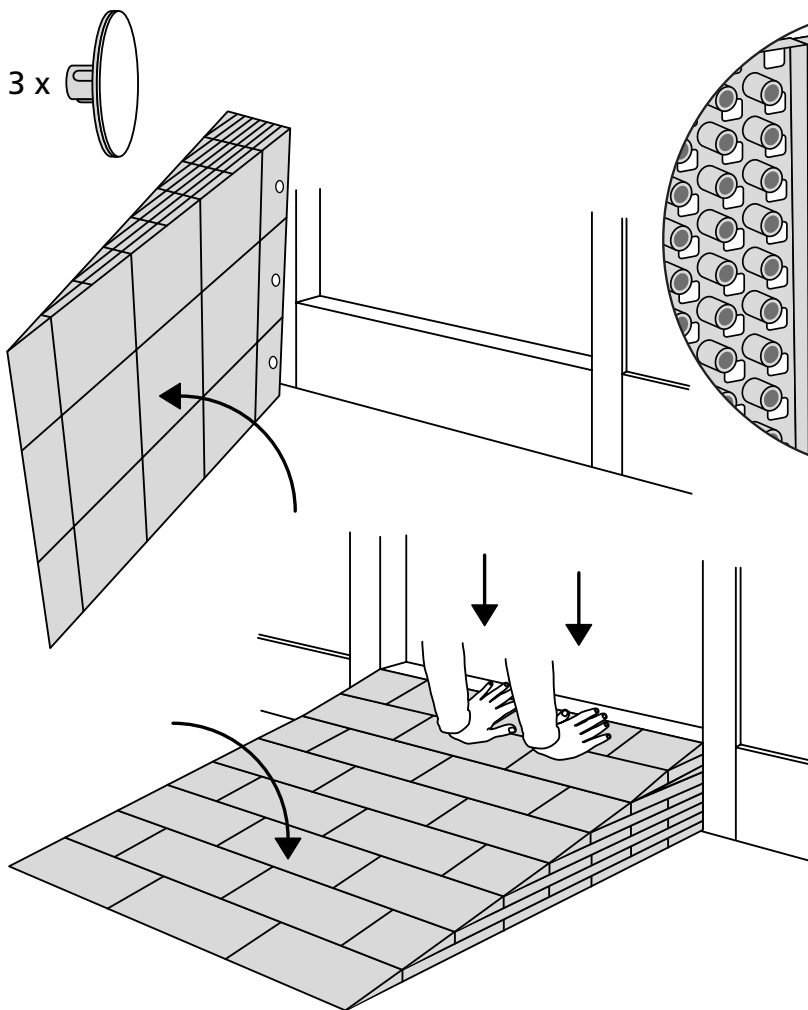

RAMP KIT 4

Height: 10,8 - 16,3 cm

Width: 75 cm

Depth: 100 cm

5 708066 001775

Included

Danish Design Pat. Pend. and produced
in Denmark by Excellent Systems A/S

HEIGHT ADJUSTMENT

Remove Ramp Adjuster from toplayer:

Heights:

MOUNTING WITH LOCKS

Rubber hammer
Not included

FASTENING WITH MOUNTING PAD

Indoor:

Outdoor:

FASTENING WITH STOPPERS