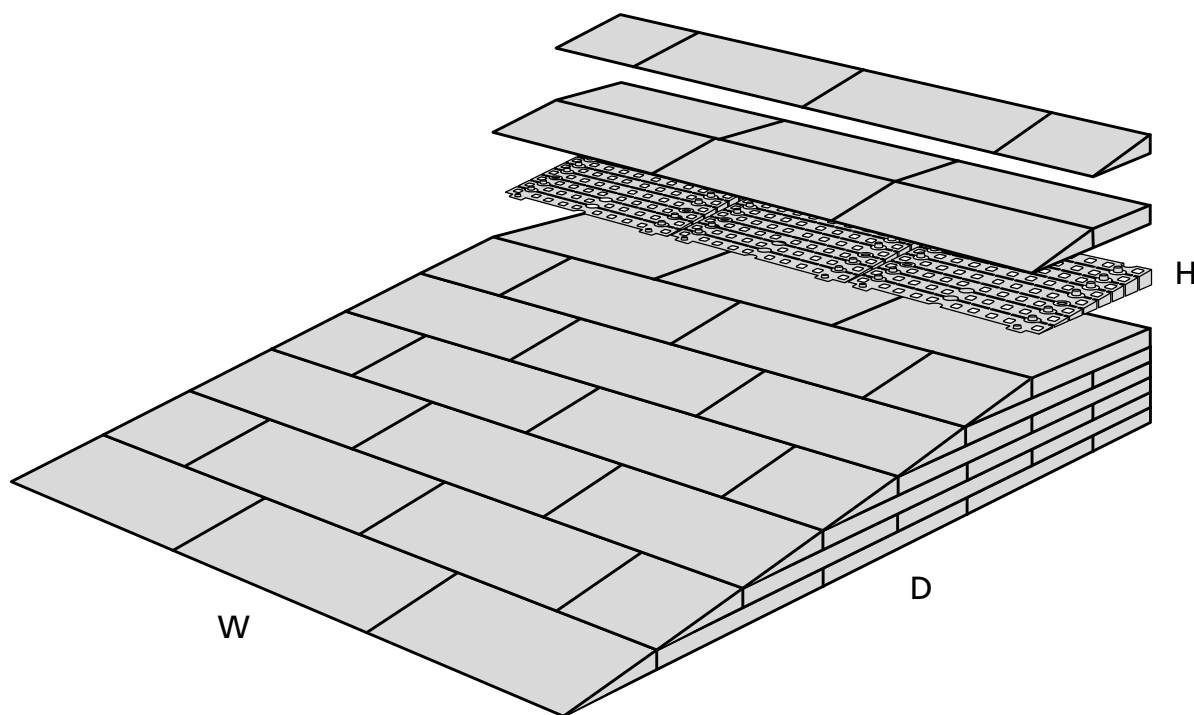

RAMP KIT 4

Height: 10,8 - 16,3 cm

Width: 75 cm

Depth: 100 cm

5 708066 001775

Included

Danish Design Pat. Pend. and produced
in Denmark by Excellent Systems A/S

HEIGHT ADJUSTMENT