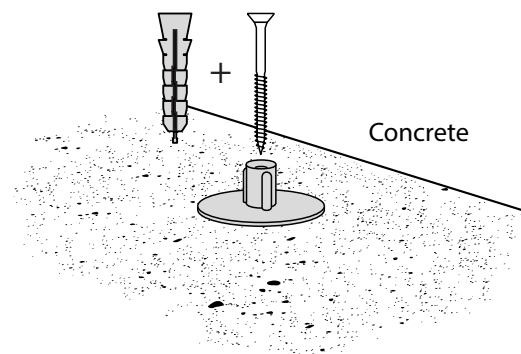

FASTENING WITH MOUNTING PADS

Outdoor:

DISPOSAL

KIT and KIT parts: These products are made from PE (Polyethylen). For disposal after use we encourage you to make sure that the KIT is either returned to the point of purchase for collection and shipment back to Excellent (for regeneration), or sorted according to the recommendations in your local area.

Plastic bag: Recycled as clear LDPE plastic.

Cardboard box: Recycled as cardboard.

Brochure and instruction: Recycled as paper after end use.