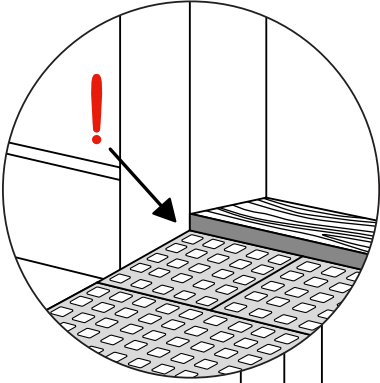

RAMP KIT 1S

Height: 1,8 - 5,5 cm
Width: 75 cm
Depth: 25 cm

Included

12 x

6 x

3 x

3 x

3 x

6 x

Danish Design Pat. Pend. and produced
in Denmark by Excellent Systems A/S

HEIGHT ADJUSTMENT

Remove Ramp Adjuster from toplayer:

Heights:

PLACEMENT OF LOCKS

FASTENING WITH STOPPERS

FASTENING WITH MOUNTING PADS