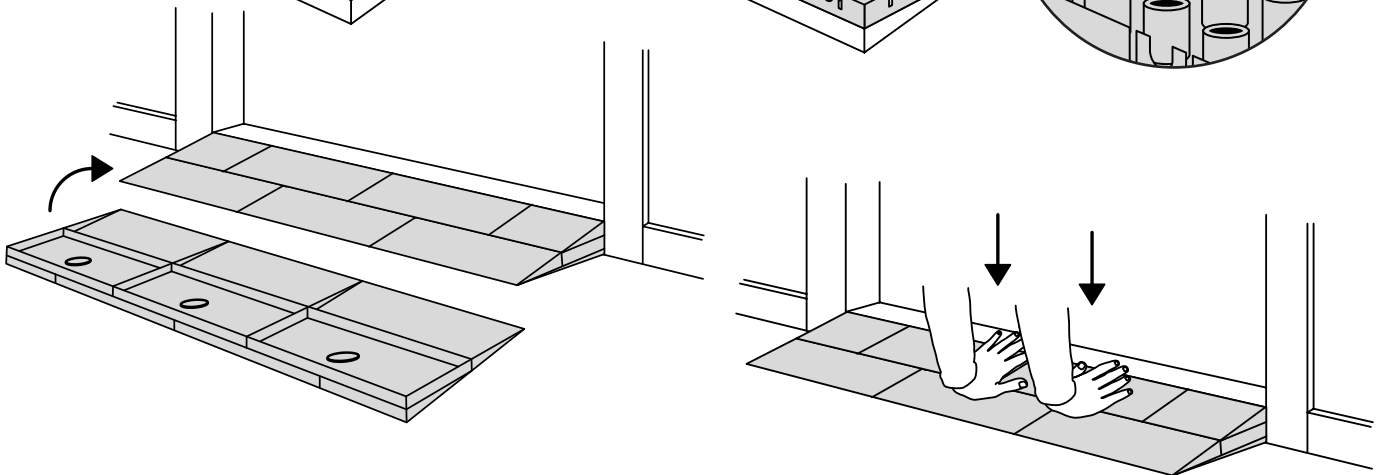

RAMP KIT 1S

Height: 1,8 - 5,5 cm
Width: 75 cm
Depth: 25 cm

Included

12 x

6 x

3 x

3 x

3 x

6 x

Danish Design Pat. Pend. and produced
in Denmark by Excellent Systems A/S

HEIGHT ADJUSTMENT

Remove Ramp Adjuster from toplayer:

Heights:

PLACEMENT OF LOCKS

FASTENING WITH STOPPERS

FASTENING WITH MOUNTING PADS