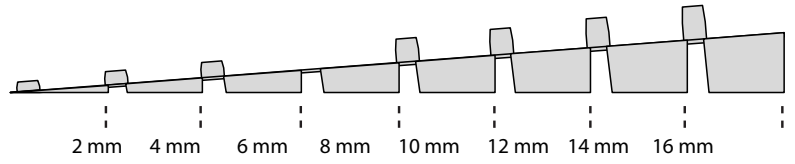

RAMP KIT 1S

Height: 1,8 - 5,5 cm
Width: 75 cm
Depth: 25 cm

Included

12 x

6 x

3 x

3 x

3 x

6 x

Danish Design Pat. Pend. and produced
in Denmark by Excellent Systems A/S

HEIGHT ADJUSTMENT

Remove Ramp Adjuster from toplayer:

Heights:

PLACEMENT OF LOCKS

FASTENING WITH STOPPERS

FASTENING WITH MOUNTING PADS