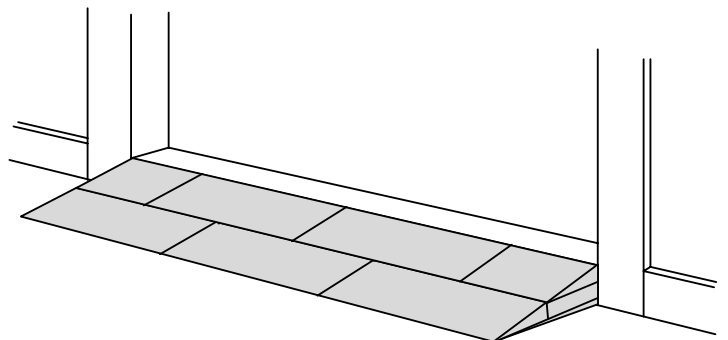

RAMP KIT 1S

Height: 1,8 - 5,5 cm
Width: 75 cm
Depth: 25 cm

Included

12 x

6 x

3 x

3 x

3 x

6 x

Danish Design Pat. Pend. and produced
in Denmark by Excellent Systems A/S

HEIGHT ADJUSTMENT

Remove Ramp Adjuster from toplayer:

Heights:

PLACEMENT OF LOCKS

FASTENING WITH STOPPERS

FASTENING WITH MOUNTING PADS