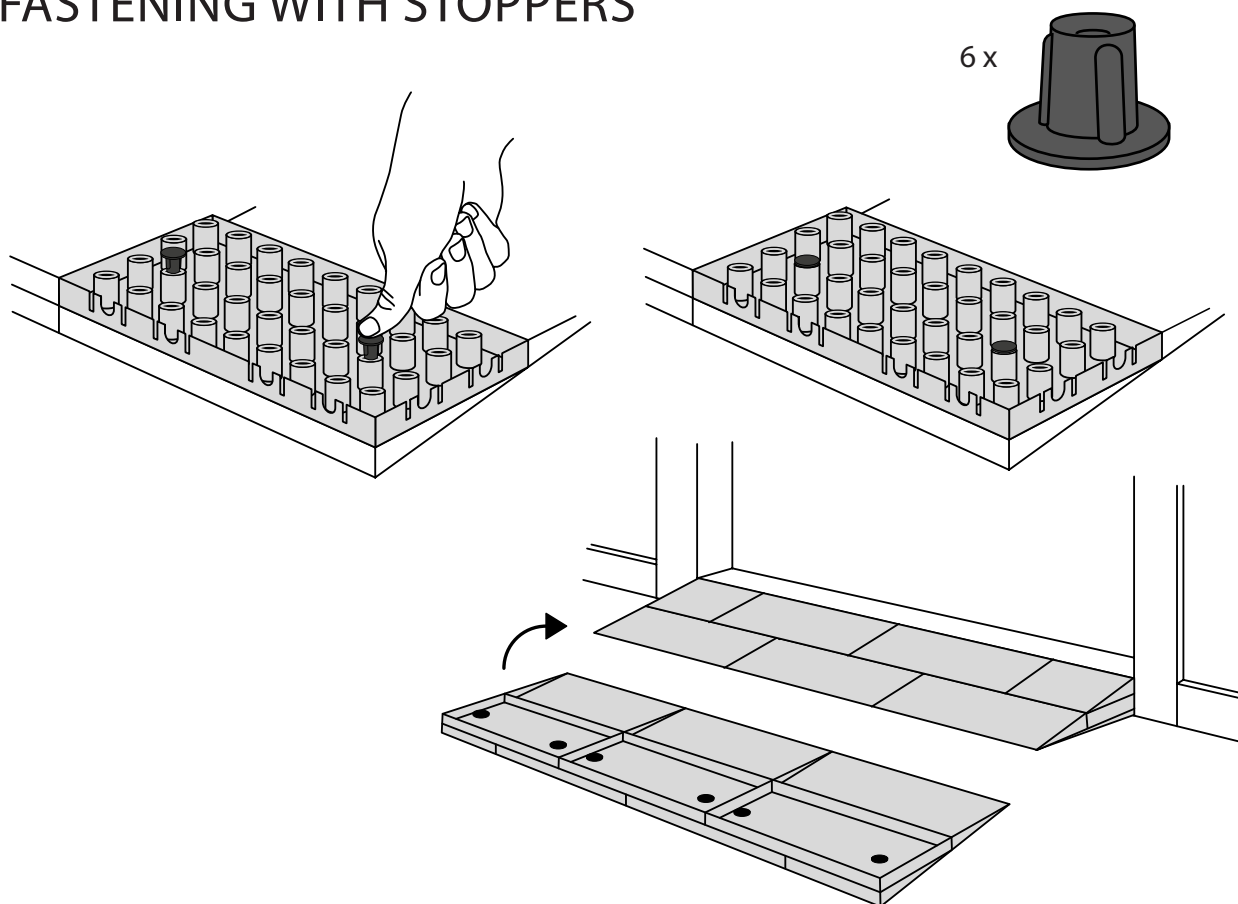

RAMP KIT 1S

Height: 1,8 - 5,5 cm
Width: 75 cm
Depth: 25 cm

Included

12 x

6 x

3 x

3 x

3 x

6 x

Danish Design Pat. Pend. and produced
in Denmark by Excellent Systems A/S

HEIGHT ADJUSTMENT

Remove Ramp Adjuster from toplayer:

Heights:

PLACEMENT OF LOCKS

FASTENING WITH STOPPERS

FASTENING WITH MOUNTING PADS