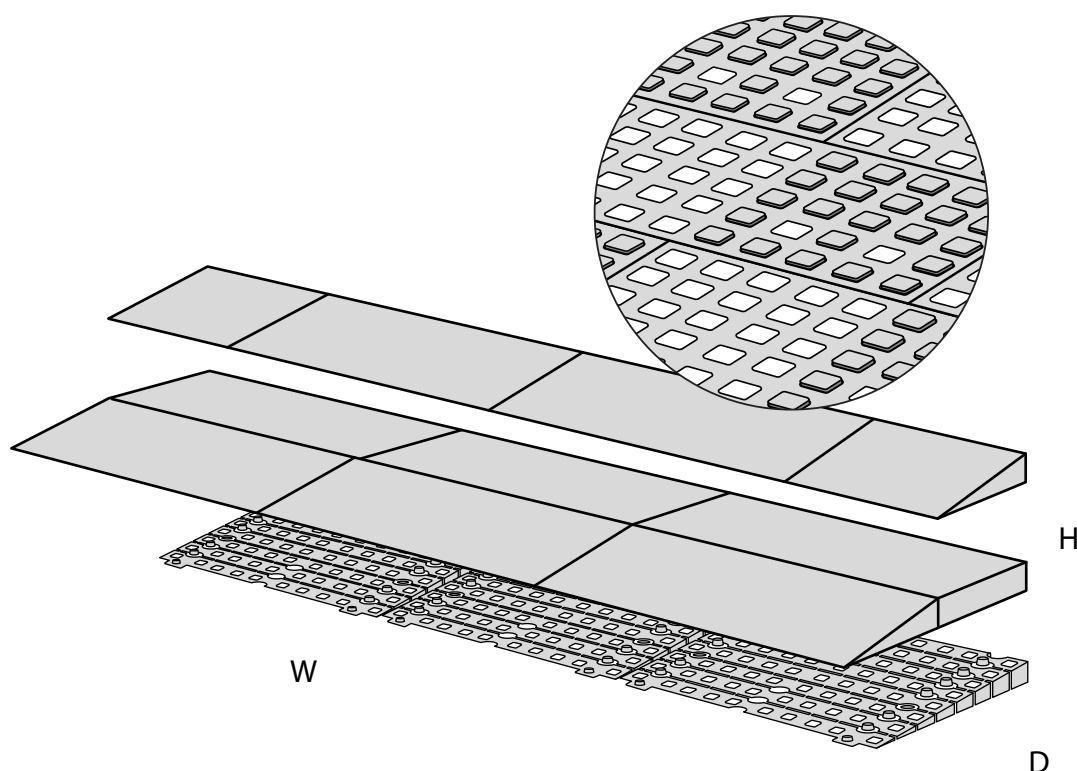

RAMP KIT 1S

Height: 1,8 - 5,5 cm
Width: 75 cm
Depth: 25 cm

Included

12 x

6 x

3 x

3 x

3 x

6 x

Danish Design Pat. Pend. and produced
in Denmark by Excellent Systems A/S

HEIGHT ADJUSTMENT

Remove Ramp Adjuster from toplayer:

Heights:

PLACEMENT OF LOCKS

FASTENING WITH STOPPERS

FASTENING WITH MOUNTING PADS