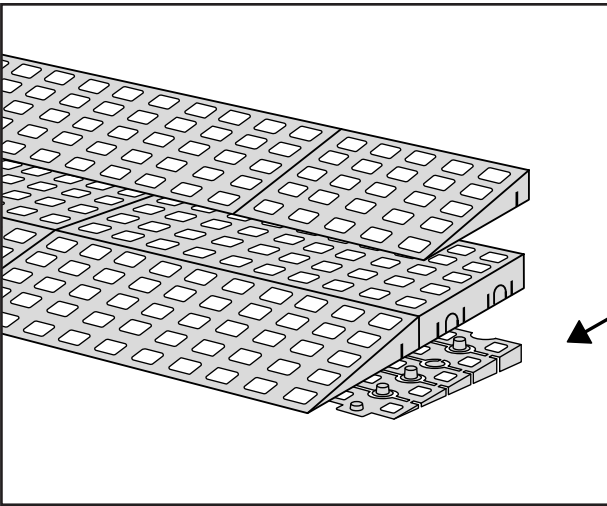

RAMP KIT 1S

Height: 1,8 - 5,5 cm
Width: 75 cm
Depth: 25 cm

Included

12 x

6 x

3 x

3 x

3 x

6 x

Danish Design Pat. Pend. and produced
in Denmark by Excellent Systems A/S

HEIGHT ADJUSTMENT

Remove Ramp Adjuster from toplayer:

Heights:

PLACEMENT OF LOCKS

FASTENING WITH STOPPERS

FASTENING WITH MOUNTING PADS