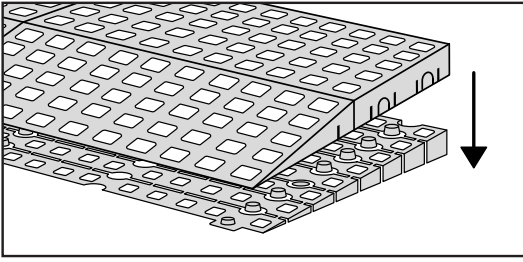

RAMP KIT 1S

Height: 1,8 - 5,5 cm
Width: 75 cm
Depth: 25 cm

Included

12 x

6 x

3 x

3 x

3 x

6 x

Danish Design Pat. Pend. and produced
in Denmark by Excellent Systems A/S

HEIGHT ADJUSTMENT

Remove Ramp Adjuster from toplayer:

Heights:

PLACEMENT OF LOCKS

FASTENING WITH STOPPERS

FASTENING WITH MOUNTING PADS