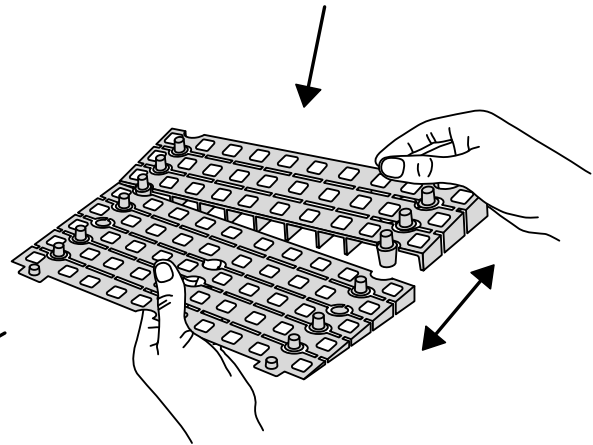

RAMP KIT 1S

Height: 1,8 - 5,5 cm
Width: 75 cm
Depth: 25 cm

Included

12 x

6 x

3 x

3 x

3 x

6 x

Danish Design Pat. Pend. and produced
in Denmark by Excellent Systems A/S

HEIGHT ADJUSTMENT

Remove Ramp Adjuster from toplayer:

Heights:

PLACEMENT OF LOCKS

FASTENING WITH STOPPERS

FASTENING WITH MOUNTING PADS