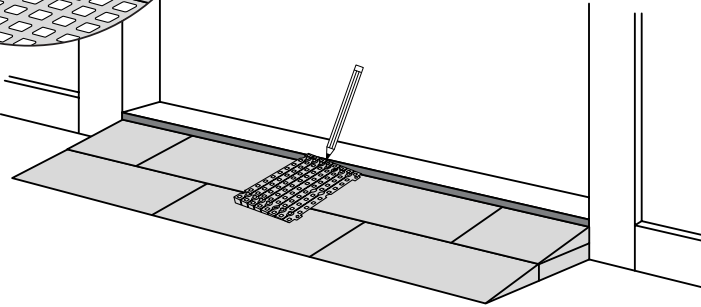

RAMP KIT 1S

Height: 1,8 - 5,5 cm
Width: 75 cm
Depth: 25 cm

Included

12 x

6 x

3 x

3 x

3 x

6 x

Danish Design Pat. Pend. and produced
in Denmark by Excellent Systems A/S

HEIGHT ADJUSTMENT

Remove Ramp Adjuster from toplayer:

Heights:

PLACEMENT OF LOCKS

FASTENING WITH STOPPERS

FASTENING WITH MOUNTING PADS