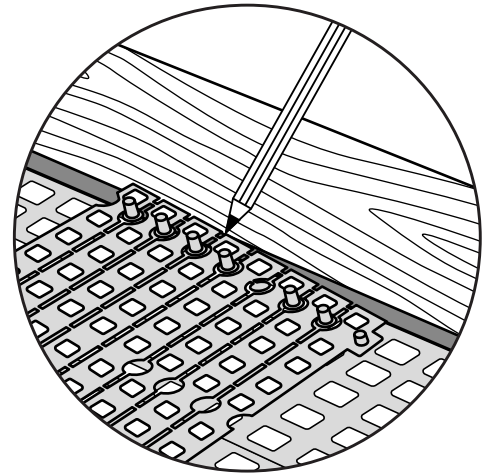

RAMP KIT 1S

Height: 1,8 - 5,5 cm
Width: 75 cm
Depth: 25 cm

Included

12 x

6 x

3 x

3 x

3 x

6 x

Danish Design Pat. Pend. and produced
in Denmark by Excellent Systems A/S

HEIGHT ADJUSTMENT

Remove Ramp Adjuster from toplayer:

Heights:

PLACEMENT OF LOCKS

FASTENING WITH STOPPERS

FASTENING WITH MOUNTING PADS