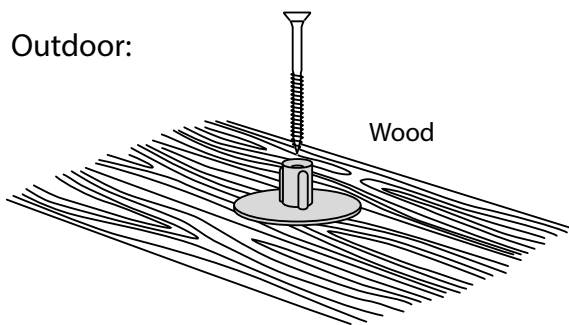

FASTENING WITH MOUNTING PADS

Outdoor:

DISPOSAL

KIT and KIT parts: These products are made from PE (Polyethylen). For disposal after use we encourage you to make sure that the KIT is either returned to the point of purchase for collection and shipment back to Excellent (for regeneration), or sorted according to the recommendations in your local area.

Plastic bag: Recycled as clear LDPE plastic.

Cardboard box: Recycled as cardboard.

Brochure and instruction: Recycled as paper after end use.