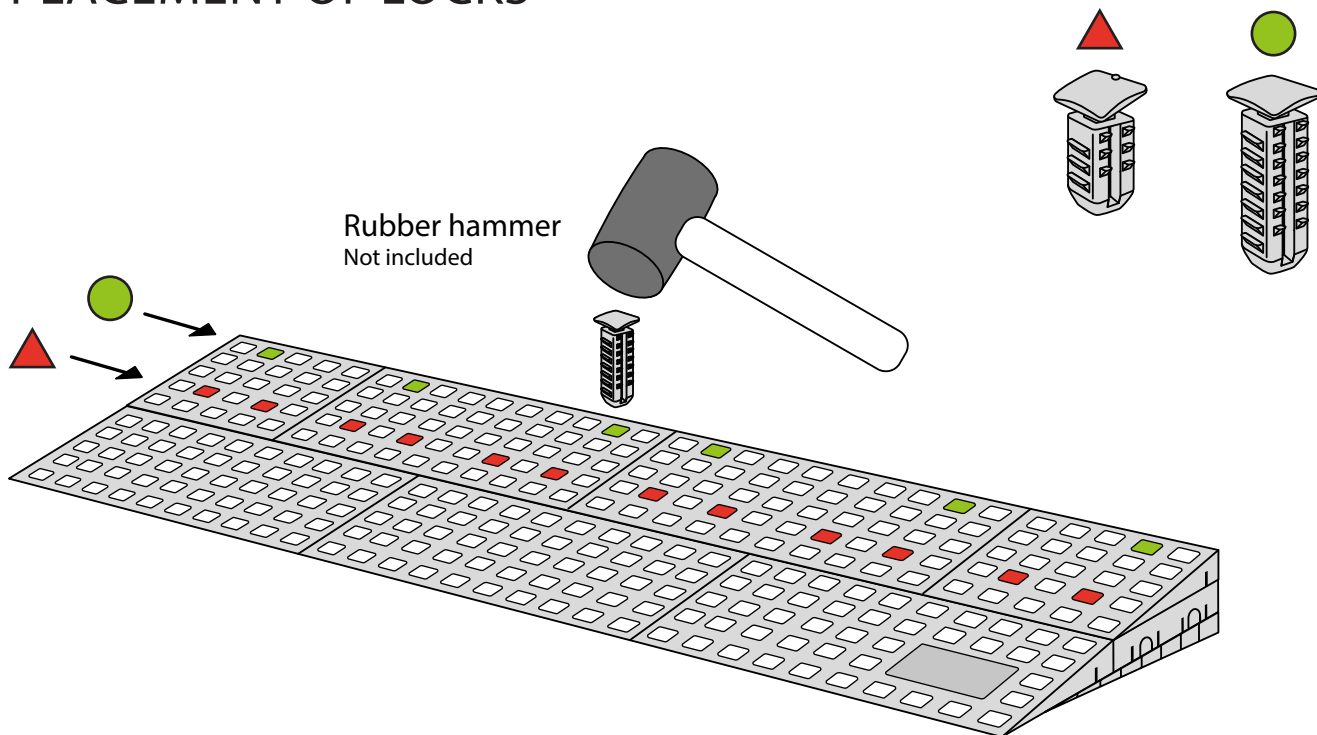

RAMP KIT 1S

Height: 1,8 - 5,5 cm
Width: 75 cm
Depth: 25 cm

Included

12 x

6 x

3 x

3 x

3 x

6 x

Danish Design Pat. Pend. and produced
in Denmark by Excellent Systems A/S

HEIGHT ADJUSTMENT

Remove Ramp Adjuster from toplayer:

Heights:

PLACEMENT OF LOCKS

FASTENING WITH STOPPERS

FASTENING WITH MOUNTING PADS