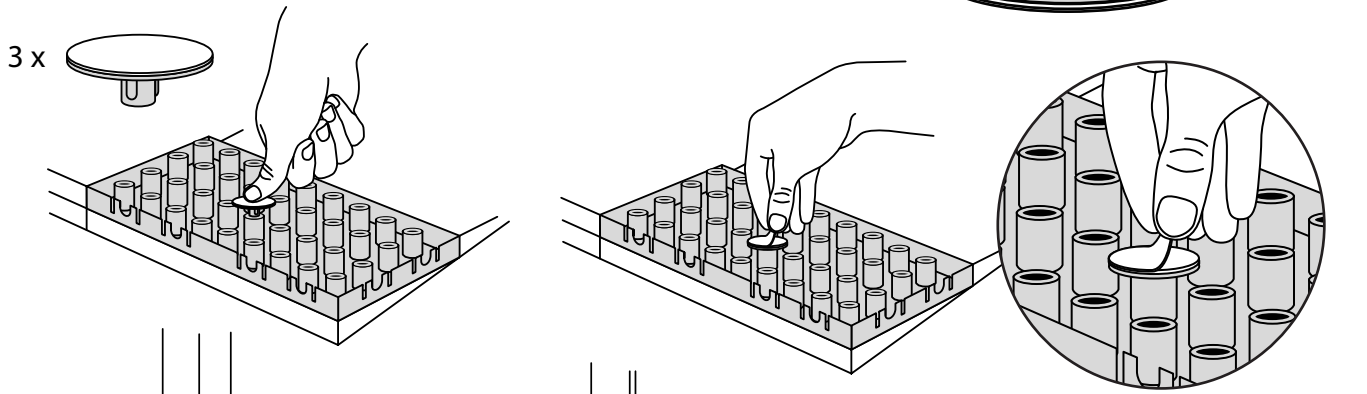

RAMP KIT 1S

Height: 1,8 - 5,5 cm
Width: 75 cm
Depth: 25 cm

Included

12 x

6 x

3 x

3 x

3 x

6 x

Danish Design Pat. Pend. and produced
in Denmark by Excellent Systems A/S

HEIGHT ADJUSTMENT

Remove Ramp Adjuster from toplayer:

Heights:

PLACEMENT OF LOCKS

FASTENING WITH STOPPERS

FASTENING WITH MOUNTING PADS