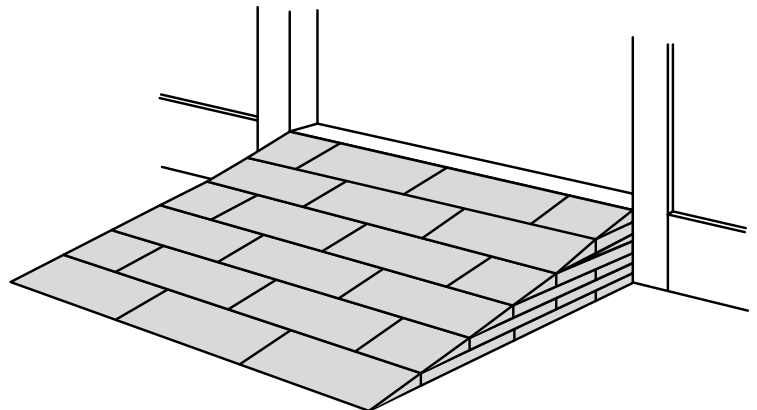

RAMP KIT 3S

Height: 7,2 - 12,7 cm
Width: 75 cm
Depth: 75 cm

Included

Danish Design Pat. Pend. and produced
in Denmark by Excellent Systems A/S

HEIGHT ADJUSTMENT

Remove Ramp Adjuster from toplayer:

Heights:

PLACEMENT OF LOCKS

FASTENING WITH STOPPERS

FASTENING WITH MOUNTING PAD

Indoor:

Outdoor:

DISPOSAL

KIT and KIT parts: These products are made from PE (Polyethylen). For disposal after use we encourage you to make sure that the KIT is either returned to the point of purchase for collection and shipment back to Excellent (for regeneration), or sorted according to the recommendations in your local area.