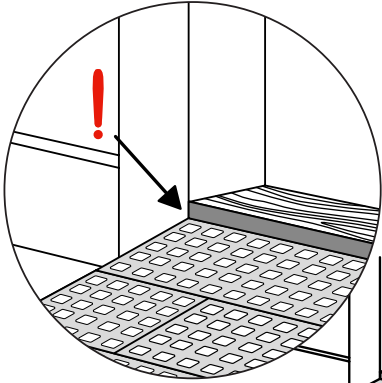

RAMP KIT 3S

Height: 7,2 - 12,7 cm
Width: 75 cm
Depth: 75 cm

Included

Danish Design Pat. Pend. and produced
in Denmark by Excellent Systems A/S

HEIGHT ADJUSTMENT

Remove Ramp Adjuster from toplayer:

Heights:

PLACEMENT OF LOCKS

FASTENING WITH STOPPERS

FASTENING WITH MOUNTING PAD

Indoor:

Outdoor:

DISPOSAL

KIT and KIT parts: These products are made from PE (Polyethylen). For disposal after use we encourage you to make sure that the KIT is either returned to the point of purchase for collection and shipment back to Excellent (for regeneration), or sorted according to the recommendations in your local area.