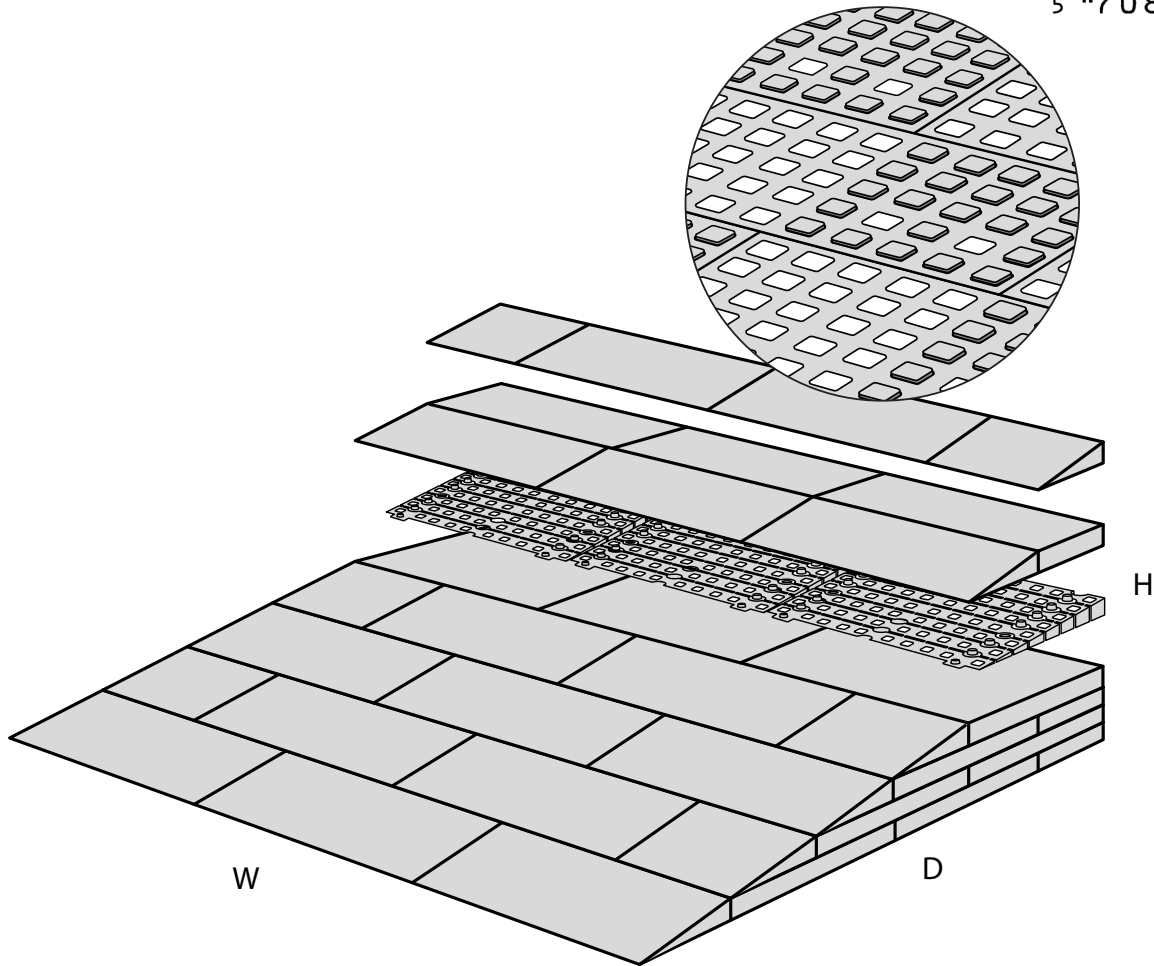

RAMP KIT 3S

Height: 7,2 - 12,7 cm
Width: 75 cm
Depth: 75 cm

Included

Danish Design Pat. Pend. and produced
in Denmark by Excellent Systems A/S

HEIGHT ADJUSTMENT

Remove Ramp Adjuster from toplayer:

Heights:

PLACEMENT OF LOCKS

FASTENING WITH STOPPERS

FASTENING WITH MOUNTING PAD

Indoor:

Outdoor:

DISPOSAL

KIT and KIT parts: These products are made from PE (Polyethylen). For disposal after use we encourage you to make sure that the KIT is either returned to the point of purchase for collection and shipment back to Excellent (for regeneration), or sorted according to the recommendations in your local area.