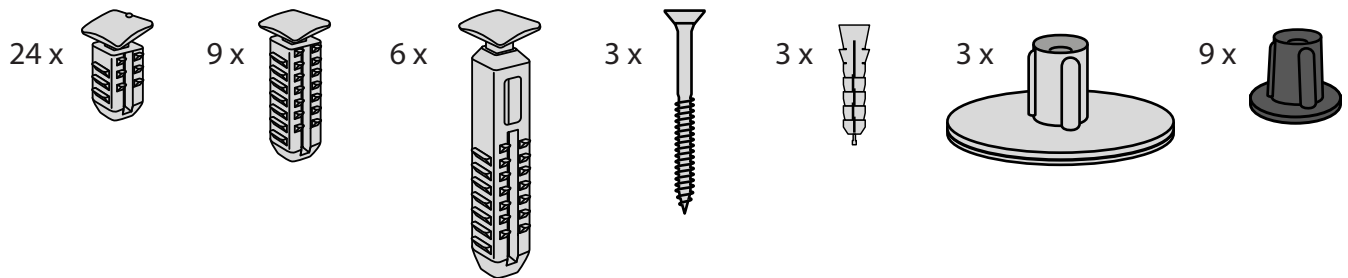

RAMP KIT 3S

Height: 7,2 - 12,7 cm
Width: 75 cm
Depth: 75 cm

Included

Danish Design Pat. Pend. and produced
in Denmark by Excellent Systems A/S

HEIGHT ADJUSTMENT

Remove Ramp Adjuster from toplayer:

Heights:

PLACEMENT OF LOCKS

FASTENING WITH STOPPERS

FASTENING WITH MOUNTING PAD

Indoor:

Outdoor:

DISPOSAL

KIT and KIT parts: These products are made from PE (Polyethylen). For disposal after use we encourage you to make sure that the KIT is either returned to the point of purchase for collection and shipment back to Excellent (for regeneration), or sorted according to the recommendations in your local area.