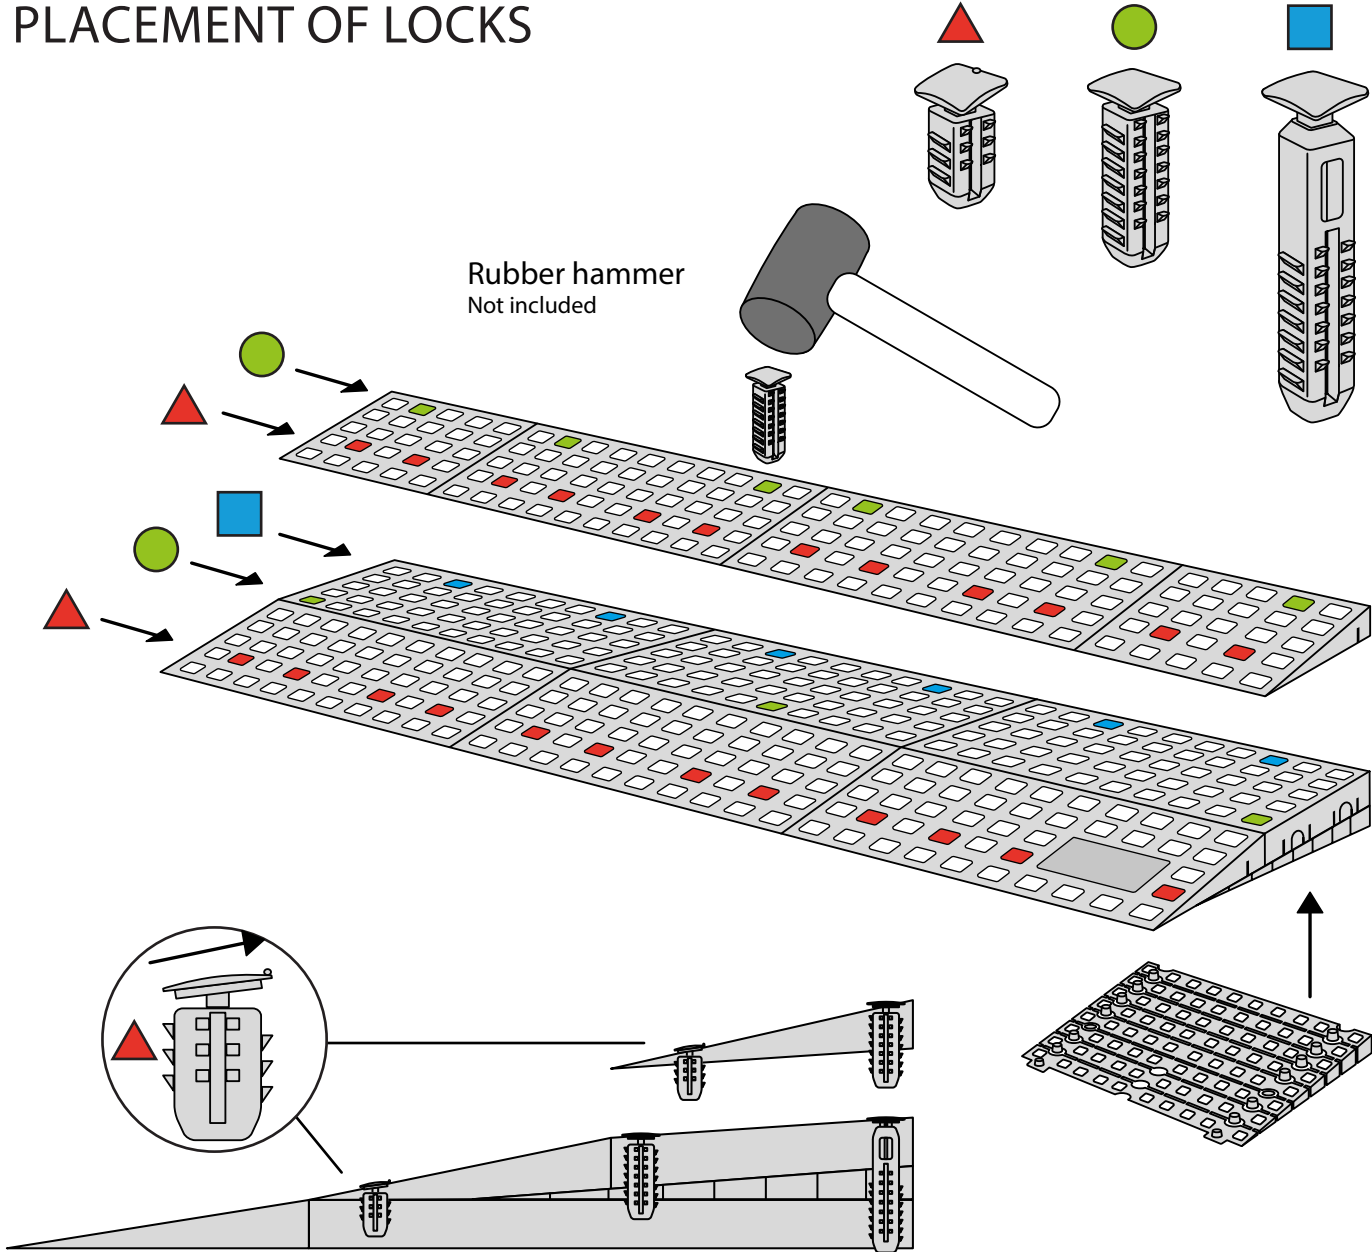

RAMP KIT 3S

Height: 7,2 - 12,7 cm
Width: 75 cm
Depth: 75 cm

Included

Danish Design Pat. Pend. and produced
in Denmark by Excellent Systems A/S

HEIGHT ADJUSTMENT

Remove Ramp Adjuster from toplayer:

Heights:

PLACEMENT OF LOCKS

FASTENING WITH STOPPERS

FASTENING WITH MOUNTING PAD

Indoor:

Outdoor:

DISPOSAL

KIT and KIT parts: These products are made from PE (Polyethylen). For disposal after use we encourage you to make sure that the KIT is either returned to the point of purchase for collection and shipment back to Excellent (for regeneration), or sorted according to the recommendations in your local area.