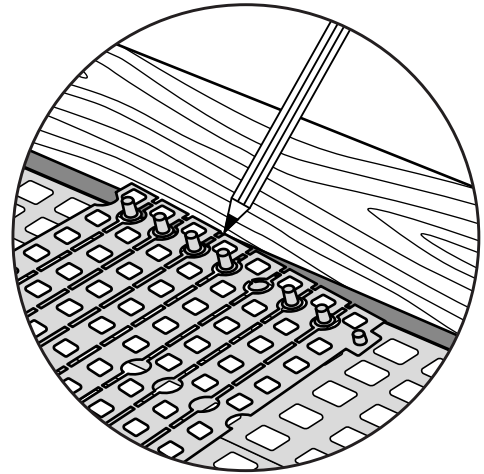

RAMP KIT 3S

Height: 7,2 - 12,7 cm
Width: 75 cm
Depth: 75 cm

Included

Danish Design Pat. Pend. and produced
in Denmark by Excellent Systems A/S

HEIGHT ADJUSTMENT

Remove Ramp Adjuster from toplayer:

Heights:

PLACEMENT OF LOCKS

FASTENING WITH STOPPERS

FASTENING WITH MOUNTING PAD

Indoor:

Outdoor:

DISPOSAL

KIT and KIT parts: These products are made from PE (Polyethylen). For disposal after use we encourage you to make sure that the KIT is either returned to the point of purchase for collection and shipment back to Excellent (for regeneration), or sorted according to the recommendations in your local area.