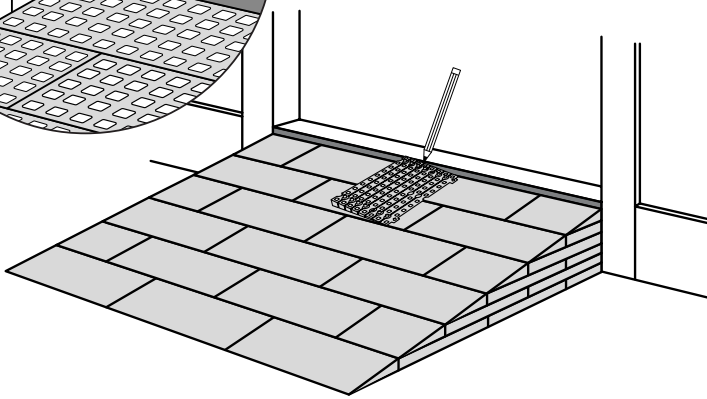

RAMP KIT 3S

Height: 7,2 - 12,7 cm
Width: 75 cm
Depth: 75 cm

Included

Danish Design Pat. Pend. and produced
in Denmark by Excellent Systems A/S

HEIGHT ADJUSTMENT

Remove Ramp Adjuster from toplayer:

Heights:

PLACEMENT OF LOCKS

FASTENING WITH STOPPERS

FASTENING WITH MOUNTING PAD

Indoor:

Outdoor:

DISPOSAL

KIT and KIT parts: These products are made from PE (Polyethylen). For disposal after use we encourage you to make sure that the KIT is either returned to the point of purchase for collection and shipment back to Excellent (for regeneration), or sorted according to the recommendations in your local area.