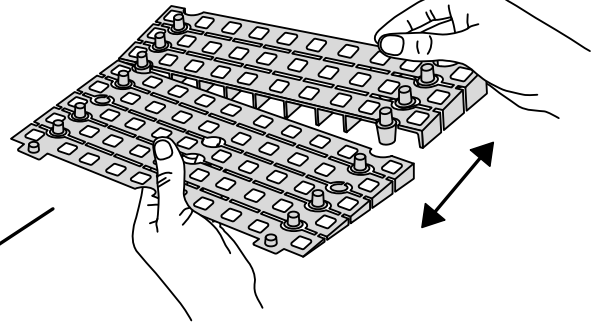

RAMP KIT 3S

Height: 7,2 - 12,7 cm
Width: 75 cm
Depth: 75 cm

Included

Danish Design Pat. Pend. and produced
in Denmark by Excellent Systems A/S

HEIGHT ADJUSTMENT

Remove Ramp Adjuster from toplayer:

Heights:

PLACEMENT OF LOCKS

FASTENING WITH STOPPERS

FASTENING WITH MOUNTING PAD

Indoor:

Outdoor:

DISPOSAL

KIT and KIT parts: These products are made from PE (Polyethylen). For disposal after use we encourage you to make sure that the KIT is either returned to the point of purchase for collection and shipment back to Excellent (for regeneration), or sorted according to the recommendations in your local area.