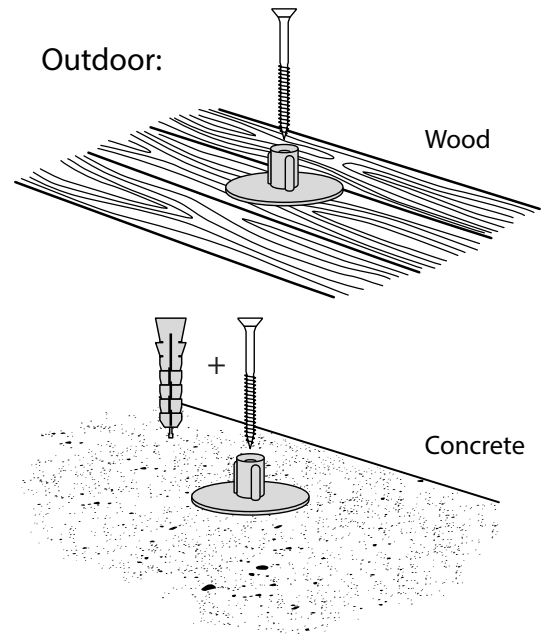

RAMP KIT 3S

Height: 7,2 - 12,7 cm
Width: 75 cm
Depth: 75 cm

Included

Danish Design Pat. Pend. and produced
in Denmark by Excellent Systems A/S

HEIGHT ADJUSTMENT

Remove Ramp Adjuster from toplayer:

Heights:

PLACEMENT OF LOCKS

FASTENING WITH STOPPERS

FASTENING WITH MOUNTING PAD

Indoor:

Outdoor:

DISPOSAL

KIT and KIT parts: These products are made from PE (Polyethylen). For disposal after use we encourage you to make sure that the KIT is either returned to the point of purchase for collection and shipment back to Excellent (for regeneration), or sorted according to the recommendations in your local area.