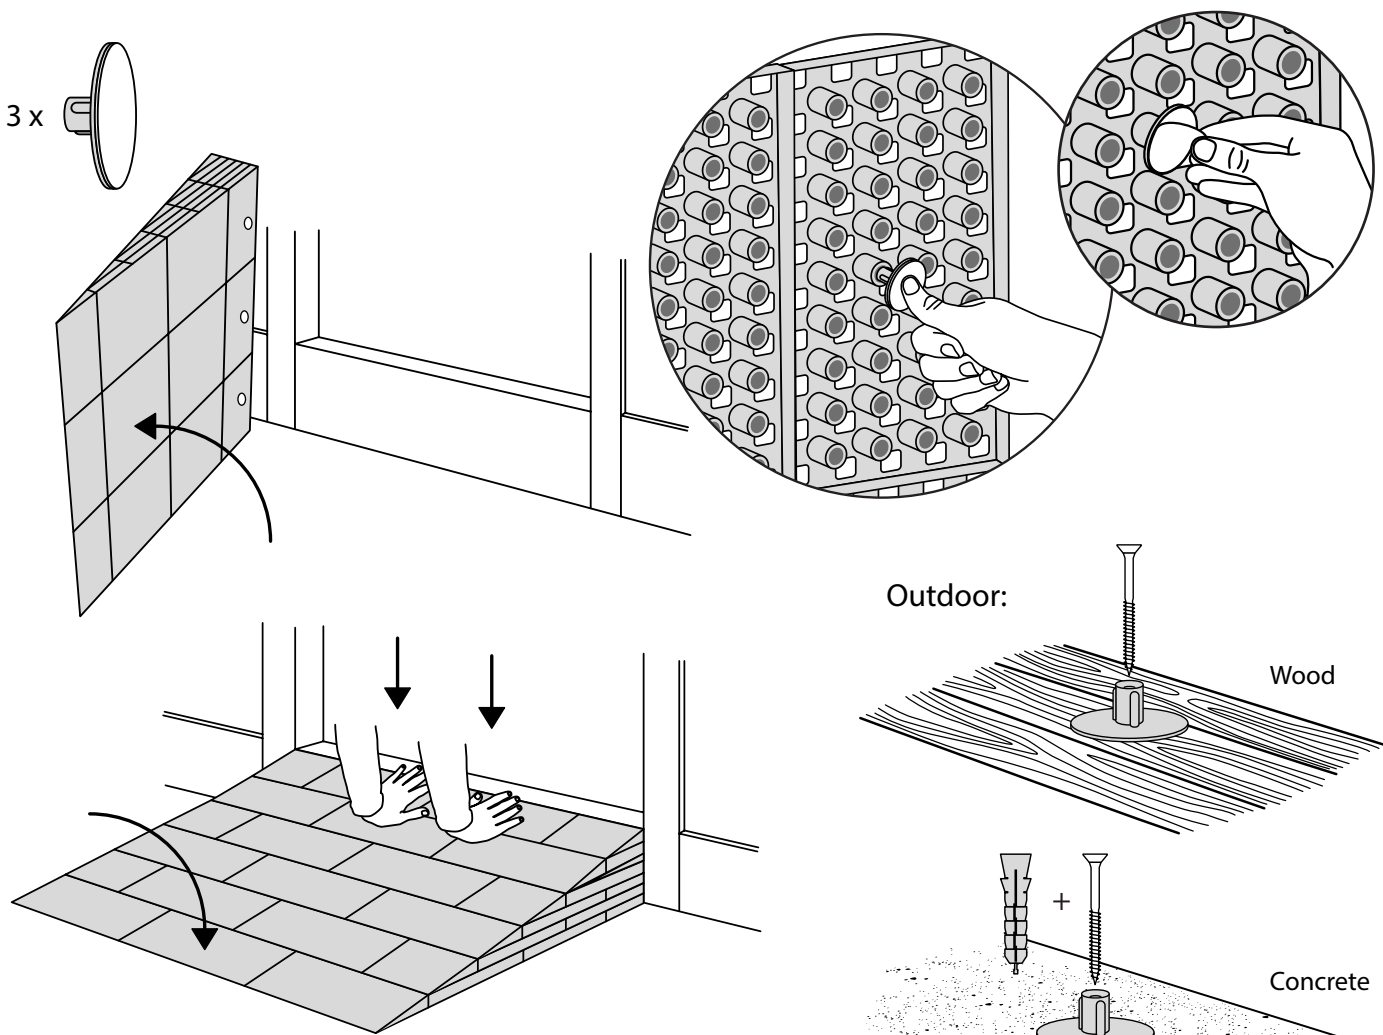

RAMP KIT 3S

Height: 7,2 - 12,7 cm
Width: 75 cm
Depth: 75 cm

Included

Danish Design Pat. Pend. and produced
in Denmark by Excellent Systems A/S

HEIGHT ADJUSTMENT

Remove Ramp Adjuster from toplayer:

Heights:

PLACEMENT OF LOCKS

FASTENING WITH STOPPERS

FASTENING WITH MOUNTING PAD

Indoor:

Outdoor:

DISPOSAL

KIT and KIT parts: These products are made from PE (Polyethylen). For disposal after use we encourage you to make sure that the KIT is either returned to the point of purchase for collection and shipment back to Excellent (for regeneration), or sorted according to the recommendations in your local area.