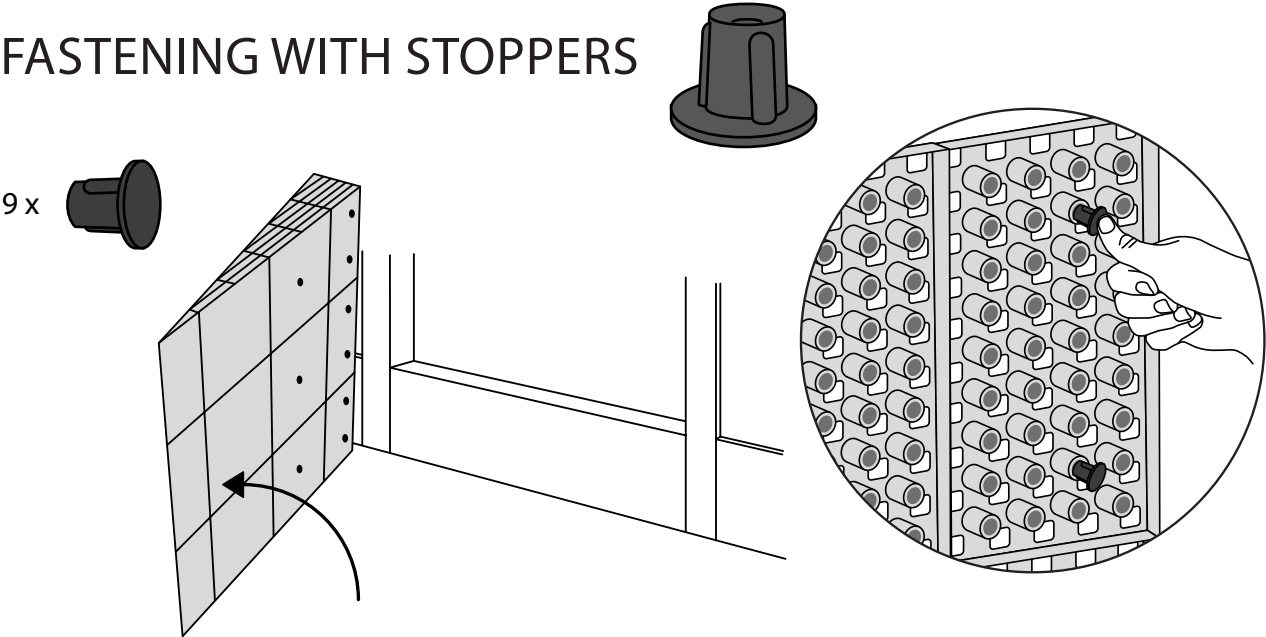

RAMP KIT 3S

Height: 7,2 - 12,7 cm
Width: 75 cm
Depth: 75 cm

Included

Danish Design Pat. Pend. and produced
in Denmark by Excellent Systems A/S

HEIGHT ADJUSTMENT

Remove Ramp Adjuster from toplayer:

Heights:

PLACEMENT OF LOCKS

FASTENING WITH STOPPERS

FASTENING WITH MOUNTING PAD

Indoor:

Outdoor:

DISPOSAL

KIT and KIT parts: These products are made from PE (Polyethylen). For disposal after use we encourage you to make sure that the KIT is either returned to the point of purchase for collection and shipment back to Excellent (for regeneration), or sorted according to the recommendations in your local area.