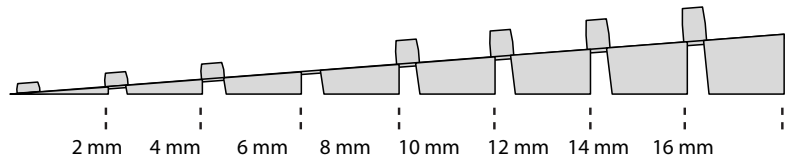

RAMP KIT 3S

Height: 7,2 - 12,7 cm
Width: 75 cm
Depth: 75 cm

Included

Danish Design Pat. Pend. and produced
in Denmark by Excellent Systems A/S

HEIGHT ADJUSTMENT

Remove Ramp Adjuster from toplayer:

Heights:

PLACEMENT OF LOCKS