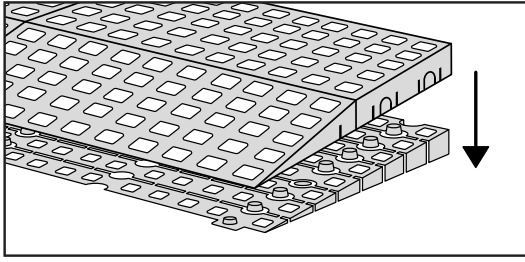

RAMP KIT 3S

Height: 7,2 - 12,7 cm
Width: 75 cm
Depth: 75 cm

Included

Danish Design Pat. Pend. and produced
in Denmark by Excellent Systems A/S

HEIGHT ADJUSTMENT

Remove Ramp Adjuster from toplayer:

Heights:

PLACEMENT OF LOCKS

FASTENING WITH STOPPERS

FASTENING WITH MOUNTING PAD

Indoor:

Outdoor:

DISPOSAL

KIT and KIT parts: These products are made from PE (Polyethylen). For disposal after use we encourage you to make sure that the KIT is either returned to the point of purchase for collection and shipment back to Excellent (for regeneration), or sorted according to the recommendations in your local area.