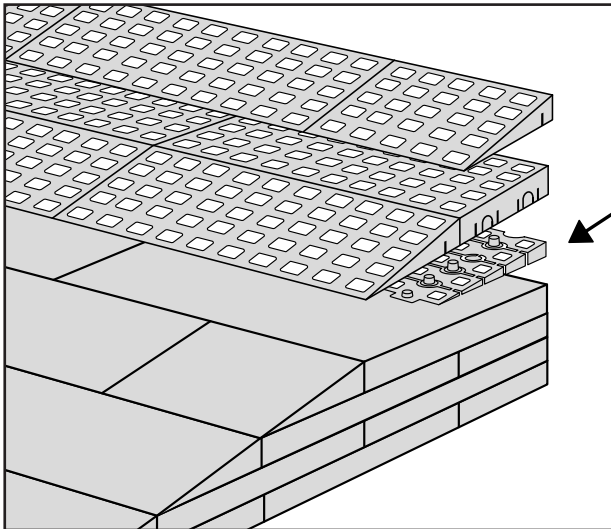

RAMP KIT 3S

Height: 7,2 - 12,7 cm
Width: 75 cm
Depth: 75 cm

Included

Danish Design Pat. Pend. and produced
in Denmark by Excellent Systems A/S

HEIGHT ADJUSTMENT

Remove Ramp Adjuster from toplayer:

Heights:

PLACEMENT OF LOCKS

FASTENING WITH STOPPERS

FASTENING WITH MOUNTING PAD

Indoor:

Outdoor:

DISPOSAL

KIT and KIT parts: These products are made from PE (Polyethylen). For disposal after use we encourage you to make sure that the KIT is either returned to the point of purchase for collection and shipment back to Excellent (for regeneration), or sorted according to the recommendations in your local area.