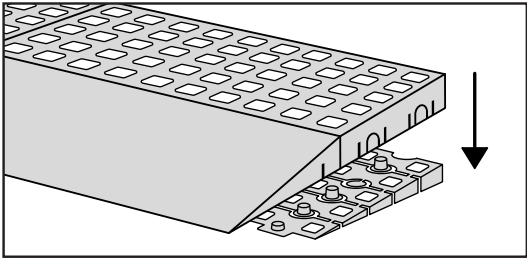

# RAMP KIT 3N

Height: 7,2 - 12,7 cm

Width: 75 cm

Depth: 75 cm

# HEIGHT ADJUSTMENT

Remove Ramp Adjuster from toplayer:

Heights: