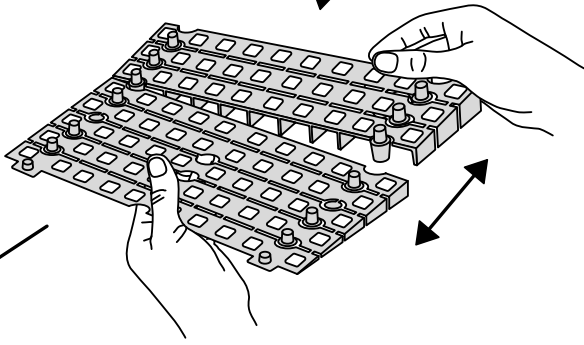

# RAMP KIT 3N

Height: 7,2 - 12,7 cm

Width: 75 cm

Depth: 75 cm

# HEIGHT ADJUSTMENT

Remove Ramp Adjuster from toplayer:

Heights: