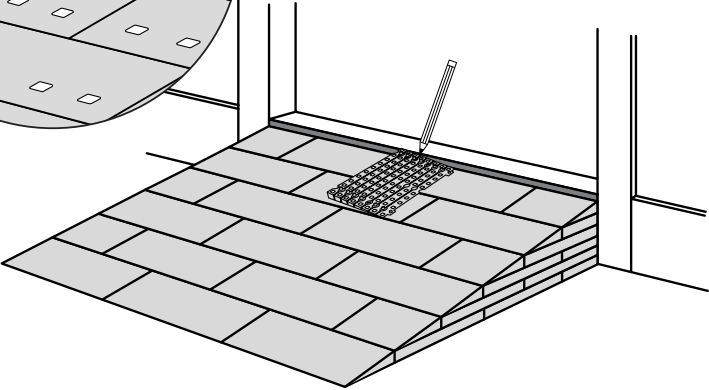

# RAMP KIT 3N

Height: 7,2 - 12,7 cm

Width: 75 cm

Depth: 75 cm

# HEIGHT ADJUSTMENT

Remove Ramp Adjuster from toplayer:

Heights: