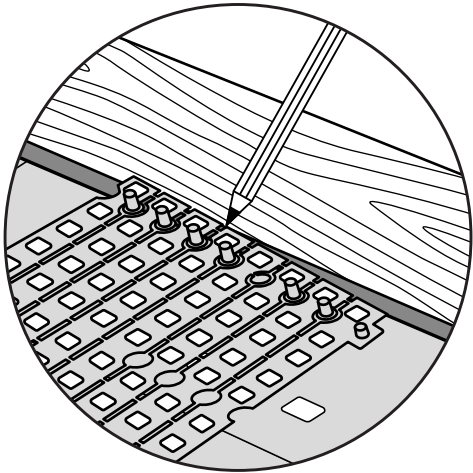

# RAMP KIT 3N

Height: 7,2 - 12,7 cm

Width: 75 cm

Depth: 75 cm

# HEIGHT ADJUSTMENT

Remove Ramp Adjuster from toplayer:

Heights: