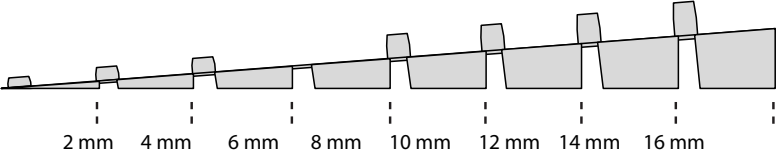

HEIGHT ADJUSTMENT

Remove Ramp Adjuster from toplayer:

Heights: