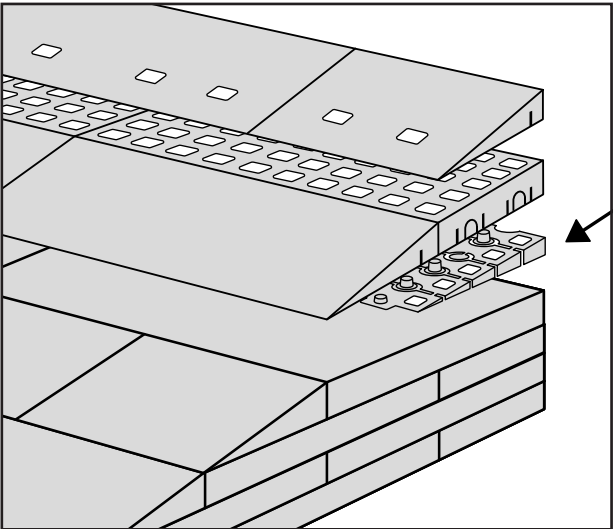

# RAMP KIT 3N

Height: 7,2 - 12,7 cm

Width: 75 cm

Depth: 75 cm

# HEIGHT ADJUSTMENT

Remove Ramp Adjuster from toplayer:

Heights: