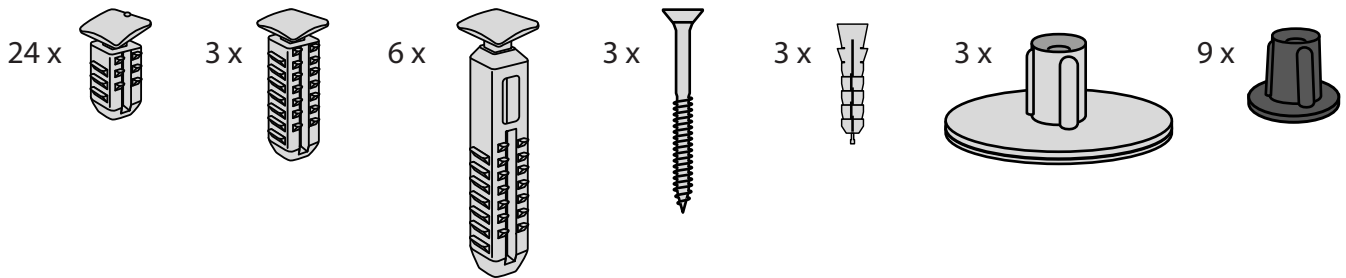

Included

Danish Design Pat. Pend. and produced
in Denmark by Excellent Systems A/S