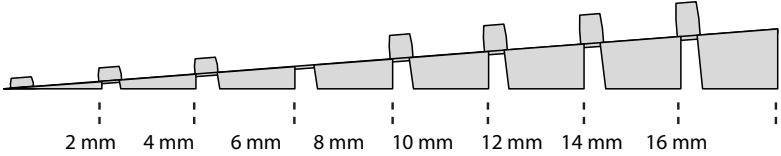

RAMP KIT 4N

Height: 10,8 - 16,3 cm

Width: 75 cm

Depth: 100 cm

Included

Danish Design Pat. Pend. and produced
in Denmark by Excellent Systems A/S

HEIGHT ADJUSTMENT

Remove Ramp Adjuster from toplayer:

Heights:

PLACEMENT OF LOCKS

FASTENING WITH STOPPERS

FASTENING WITH MOUNTING PAD

Indoor:

Outdoor:

DISPOSAL

KIT and KIT parts: These products are made from PE (Polyethylen). For disposal after use we encourage you to make sure that the KIT is either returned to the point of purchase for collection and shipment back to Excellent (for regeneration), or sorted according to the recommendations in your local area.