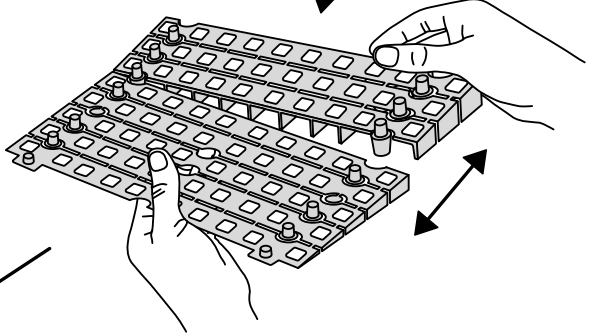

RAMP KIT 4N

Height: 10,8 - 16,3 cm

Width: 75 cm

Depth: 100 cm

Included

Danish Design Pat. Pend. and produced
in Denmark by Excellent Systems A/S

HEIGHT ADJUSTMENT

Remove Ramp Adjuster from toplayer:

Heights:

PLACEMENT OF LOCKS

FASTENING WITH STOPPERS

FASTENING WITH MOUNTING PAD

Indoor:

Outdoor:

DISPOSAL

KIT and KIT parts: These products are made from PE (Polyethylen). For disposal after use we encourage you to make sure that the KIT is either returned to the point of purchase for collection and shipment back to Excellent (for regeneration), or sorted according to the recommendations in your local area.