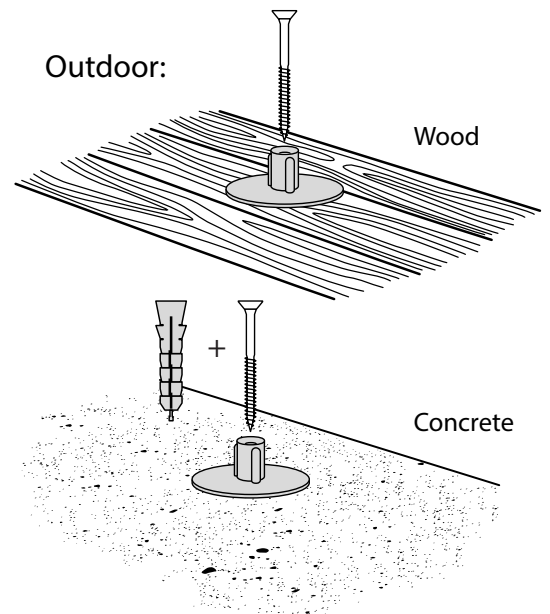

RAMP KIT 4N

Height: 10,8 - 16,3 cm

Width: 75 cm

Depth: 100 cm

Included

Danish Design Pat. Pend. and produced
in Denmark by Excellent Systems A/S

HEIGHT ADJUSTMENT

Remove Ramp Adjuster from toplayer:

Heights:

PLACEMENT OF LOCKS

FASTENING WITH STOPPERS

FASTENING WITH MOUNTING PAD

Indoor:

Outdoor:

DISPOSAL

KIT and KIT parts: These products are made from PE (Polyethylen). For disposal after use we encourage you to make sure that the KIT is either returned to the point of purchase for collection and shipment back to Excellent (for regeneration), or sorted according to the recommendations in your local area.