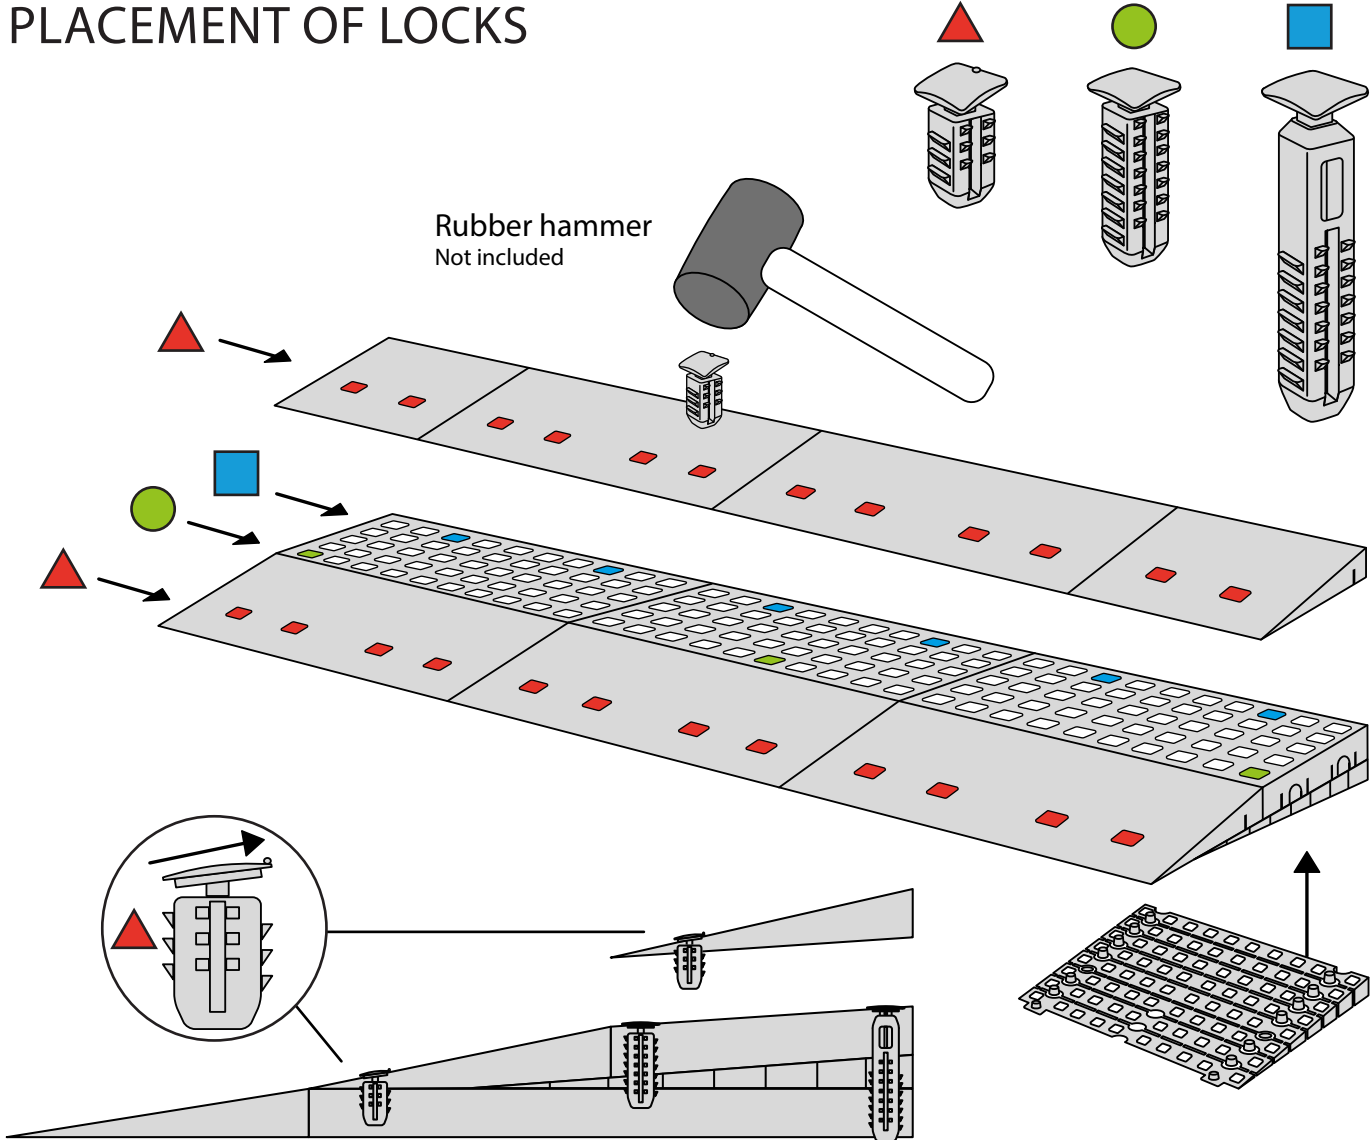

RAMP KIT 4N

Height: 10,8 - 16,3 cm

Width: 75 cm

Depth: 100 cm

Included

Danish Design Pat. Pend. and produced
in Denmark by Excellent Systems A/S

HEIGHT ADJUSTMENT

Remove Ramp Adjuster from toplayer:

Heights:

PLACEMENT OF LOCKS

FASTENING WITH STOPPERS

FASTENING WITH MOUNTING PAD

Indoor:

Outdoor:

DISPOSAL

KIT and KIT parts: These products are made from PE (Polyethylen). For disposal after use we encourage you to make sure that the KIT is either returned to the point of purchase for collection and shipment back to Excellent (for regeneration), or sorted according to the recommendations in your local area.