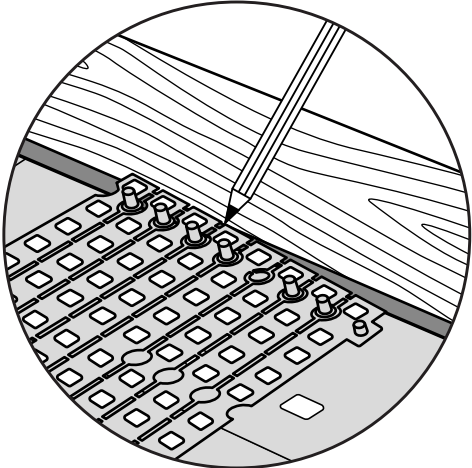

RAMP KIT 4N

Height: 10,8 - 16,3 cm

Width: 75 cm

Depth: 100 cm

Included

Danish Design Pat. Pend. and produced
in Denmark by Excellent Systems A/S

HEIGHT ADJUSTMENT

Remove Ramp Adjuster from toplayer:

Heights:

PLACEMENT OF LOCKS

FASTENING WITH STOPPERS

FASTENING WITH MOUNTING PAD

Indoor:

Outdoor:

DISPOSAL

KIT and KIT parts: These products are made from PE (Polyethylen). For disposal after use we encourage you to make sure that the KIT is either returned to the point of purchase for collection and shipment back to Excellent (for regeneration), or sorted according to the recommendations in your local area.