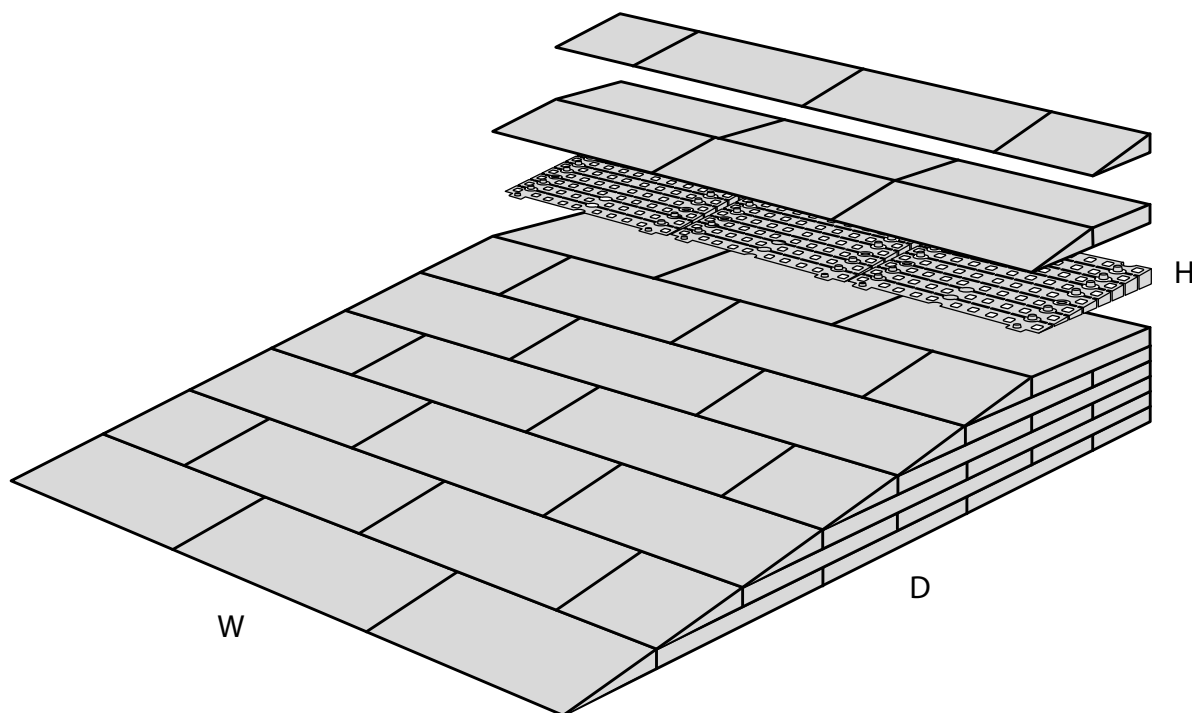

RAMP KIT 4N

Height: 10,8 - 16,3 cm

Width: 75 cm

Depth: 100 cm

Included

Danish Design Pat. Pend. and produced
in Denmark by Excellent Systems A/S

HEIGHT ADJUSTMENT

Remove Ramp Adjuster from toplayer:

Heights:

PLACEMENT OF LOCKS

FASTENING WITH STOPPERS

FASTENING WITH MOUNTING PAD

Indoor:

Outdoor:

DISPOSAL

KIT and KIT parts: These products are made from PE (Polyethylen). For disposal after use we encourage you to make sure that the KIT is either returned to the point of purchase for collection and shipment back to Excellent (for regeneration), or sorted according to the recommendations in your local area.