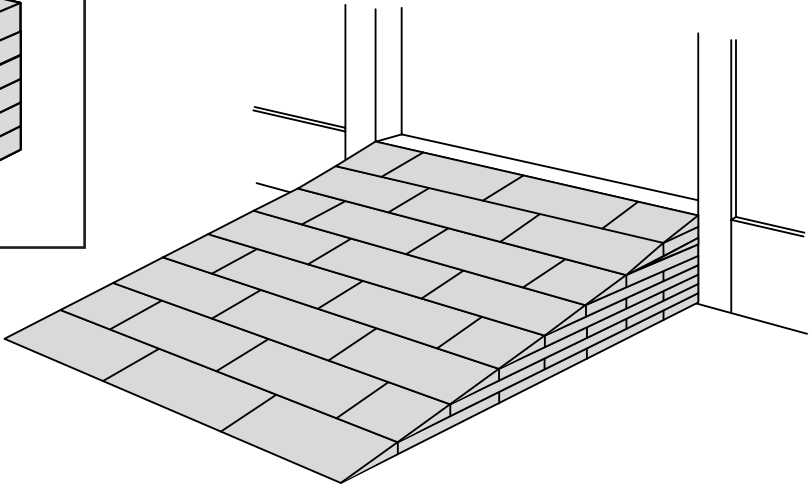

RAMP KIT 4N

Height: 10,8 - 16,3 cm

Width: 75 cm

Depth: 100 cm

Included

Danish Design Pat. Pend. and produced
in Denmark by Excellent Systems A/S

HEIGHT ADJUSTMENT

Remove Ramp Adjuster from toplayer:

Heights:

PLACEMENT OF LOCKS

FASTENING WITH STOPPERS

FASTENING WITH MOUNTING PAD

Indoor:

Outdoor:

DISPOSAL

KIT and KIT parts: These products are made from PE (Polyethylen). For disposal after use we encourage you to make sure that the KIT is either returned to the point of purchase for collection and shipment back to Excellent (for regeneration), or sorted according to the recommendations in your local area.