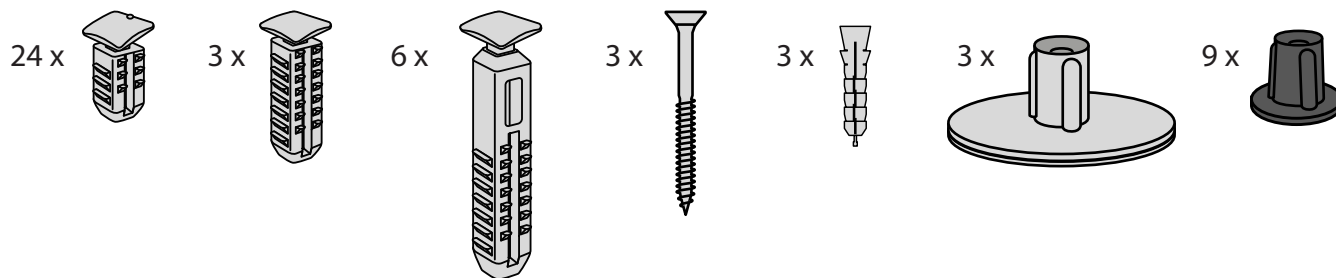

RAMP KIT 4N

Height: 10,8 - 16,3 cm

Width: 75 cm

Depth: 100 cm

Included

Danish Design Pat. Pend. and produced
in Denmark by Excellent Systems A/S

HEIGHT ADJUSTMENT

Remove Ramp Adjuster from toplayer:

Heights:

PLACEMENT OF LOCKS

FASTENING WITH STOPPERS

FASTENING WITH MOUNTING PAD

Indoor:

Outdoor:

DISPOSAL

KIT and KIT parts: These products are made from PE (Polyethylen). For disposal after use we encourage you to make sure that the KIT is either returned to the point of purchase for collection and shipment back to Excellent (for regeneration), or sorted according to the recommendations in your local area.