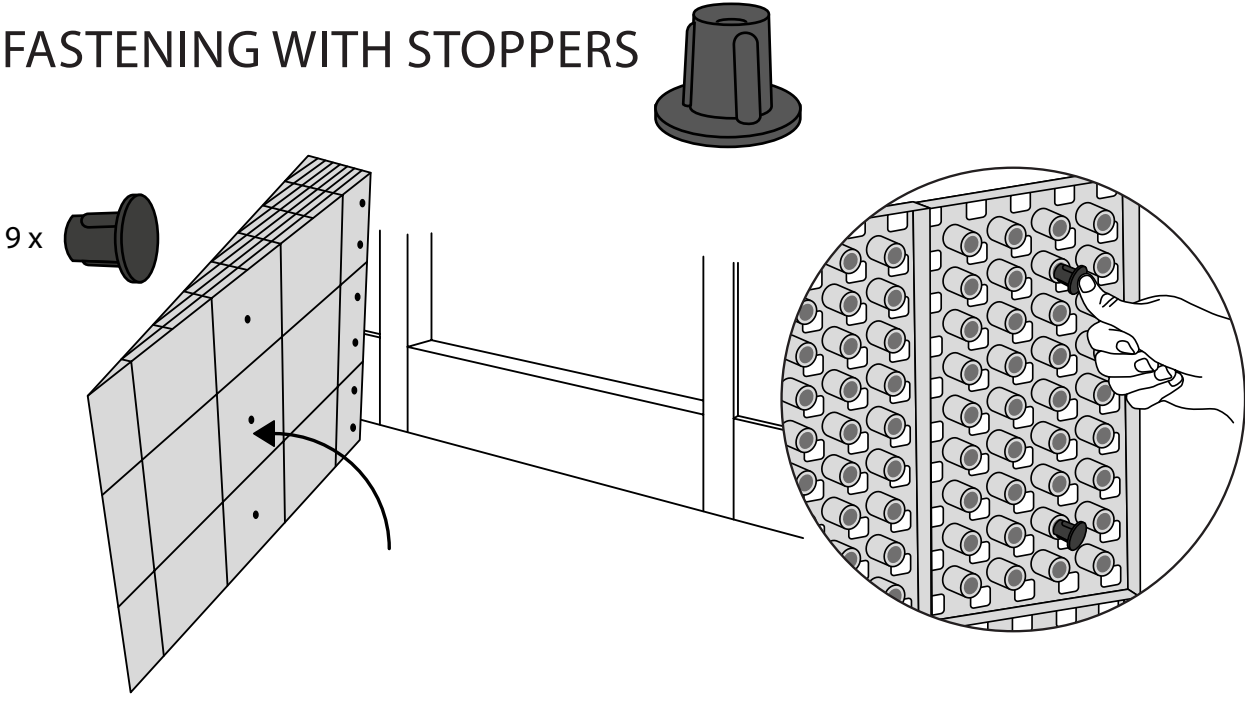

RAMP KIT 4N

Height: 10,8 - 16,3 cm

Width: 75 cm

Depth: 100 cm

Included

Danish Design Pat. Pend. and produced
in Denmark by Excellent Systems A/S

HEIGHT ADJUSTMENT

Remove Ramp Adjuster from toplayer:

Heights:

PLACEMENT OF LOCKS

FASTENING WITH STOPPERS

FASTENING WITH MOUNTING PAD

Indoor:

Outdoor:

DISPOSAL

KIT and KIT parts: These products are made from PE (Polyethylen). For disposal after use we encourage you to make sure that the KIT is either returned to the point of purchase for collection and shipment back to Excellent (for regeneration), or sorted according to the recommendations in your local area.