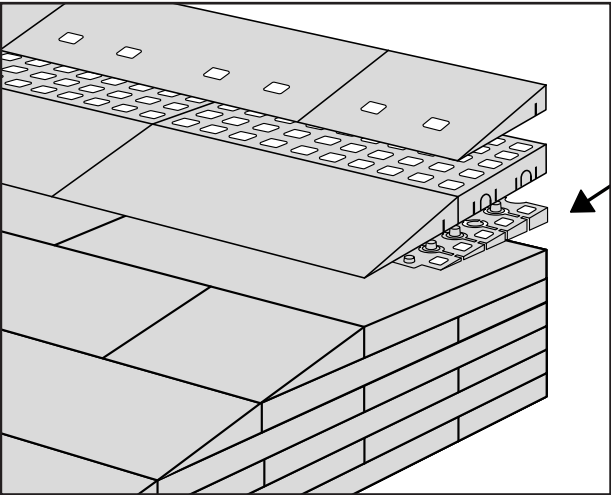

RAMP KIT 4N

Height: 10,8 - 16,3 cm

Width: 75 cm

Depth: 100 cm

Included

Danish Design Pat. Pend. and produced
in Denmark by Excellent Systems A/S

HEIGHT ADJUSTMENT

Remove Ramp Adjuster from toplayer:

Heights:

PLACEMENT OF LOCKS

FASTENING WITH STOPPERS

FASTENING WITH MOUNTING PAD

Indoor:

Outdoor:

DISPOSAL

KIT and KIT parts: These products are made from PE (Polyethylen). For disposal after use we encourage you to make sure that the KIT is either returned to the point of purchase for collection and shipment back to Excellent (for regeneration), or sorted according to the recommendations in your local area.