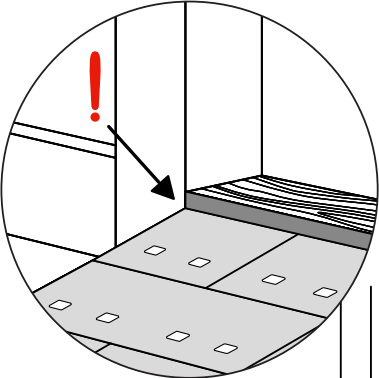

RAMP KIT 4N

Height: 10,8 - 16,3 cm

Width: 75 cm

Depth: 100 cm

Included

Danish Design Pat. Pend. and produced
in Denmark by Excellent Systems A/S

HEIGHT ADJUSTMENT

Remove Ramp Adjuster from toplayer:

Heights:

PLACEMENT OF LOCKS

FASTENING WITH STOPPERS

FASTENING WITH MOUNTING PAD

Indoor:

Outdoor:

DISPOSAL

KIT and KIT parts: These products are made from PE (Polyethylen). For disposal after use we encourage you to make sure that the KIT is either returned to the point of purchase for collection and shipment back to Excellent (for regeneration), or sorted according to the recommendations in your local area.