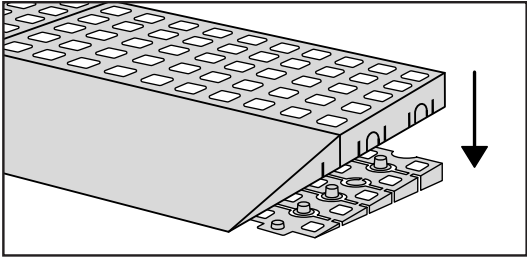

RAMP KIT 4N

Height: 10,8 - 16,3 cm

Width: 75 cm

Depth: 100 cm

Included

Danish Design Pat. Pend. and produced
in Denmark by Excellent Systems A/S

HEIGHT ADJUSTMENT

Remove Ramp Adjuster from toplayer:

Heights:

PLACEMENT OF LOCKS

FASTENING WITH STOPPERS

FASTENING WITH MOUNTING PAD

Indoor:

Outdoor:

DISPOSAL

KIT and KIT parts: These products are made from PE (Polyethylen). For disposal after use we encourage you to make sure that the KIT is either returned to the point of purchase for collection and shipment back to Excellent (for regeneration), or sorted according to the recommendations in your local area.