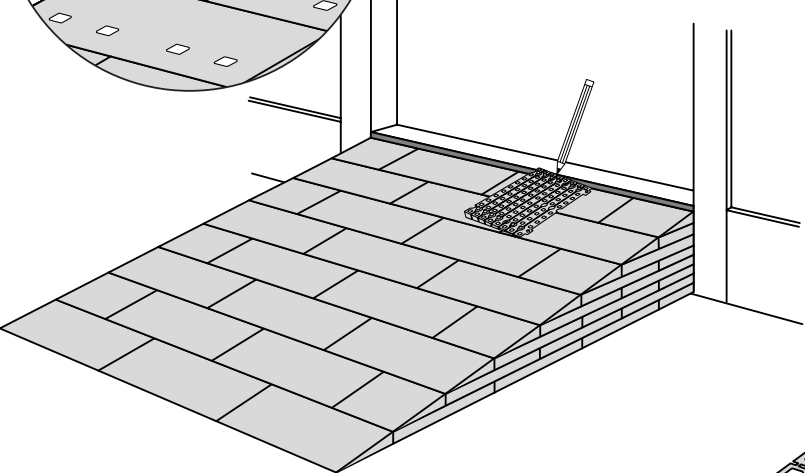

RAMP KIT 4N

Height: 10,8 - 16,3 cm

Width: 75 cm

Depth: 100 cm

Included

Danish Design Pat. Pend. and produced
in Denmark by Excellent Systems A/S

HEIGHT ADJUSTMENT

Remove Ramp Adjuster from toplayer:

Heights:

PLACEMENT OF LOCKS

FASTENING WITH STOPPERS

FASTENING WITH MOUNTING PAD

Indoor:

Outdoor:

DISPOSAL

KIT and KIT parts: These products are made from PE (Polyethylen). For disposal after use we encourage you to make sure that the KIT is either returned to the point of purchase for collection and shipment back to Excellent (for regeneration), or sorted according to the recommendations in your local area.