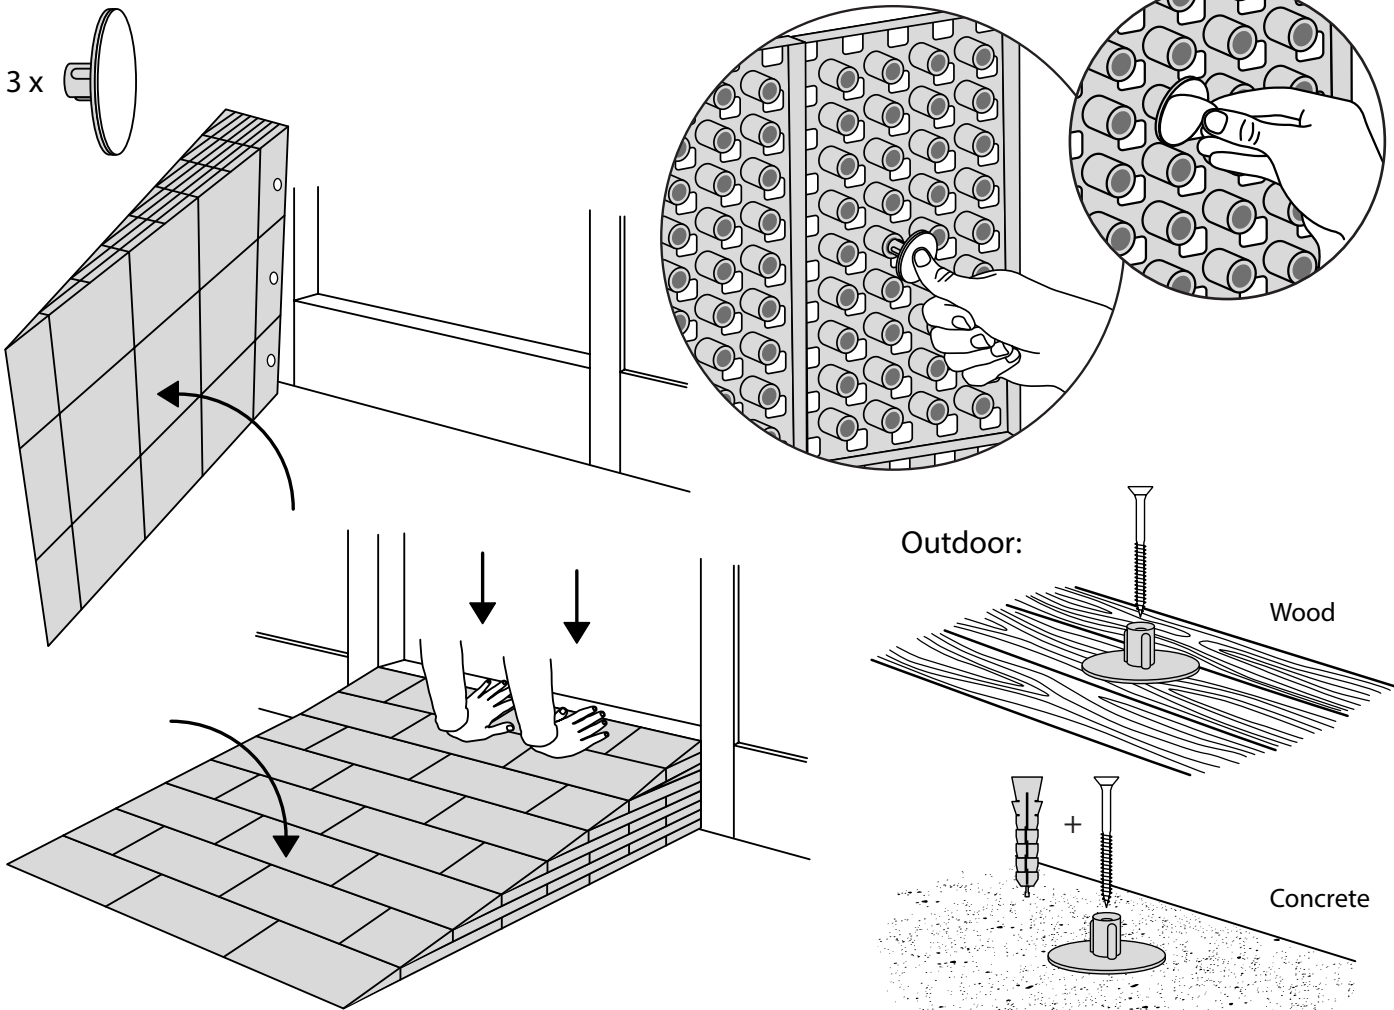

RAMP KIT 4N

Height: 10,8 - 16,3 cm

Width: 75 cm

Depth: 100 cm

Included

Danish Design Pat. Pend. and produced
in Denmark by Excellent Systems A/S

HEIGHT ADJUSTMENT

Remove Ramp Adjuster from toplayer:

Heights:

PLACEMENT OF LOCKS

FASTENING WITH STOPPERS

FASTENING WITH MOUNTING PAD

Indoor:

Outdoor:

DISPOSAL

KIT and KIT parts: These products are made from PE (Polyethylen). For disposal after use we encourage you to make sure that the KIT is either returned to the point of purchase for collection and shipment back to Excellent (for regeneration), or sorted according to the recommendations in your local area.