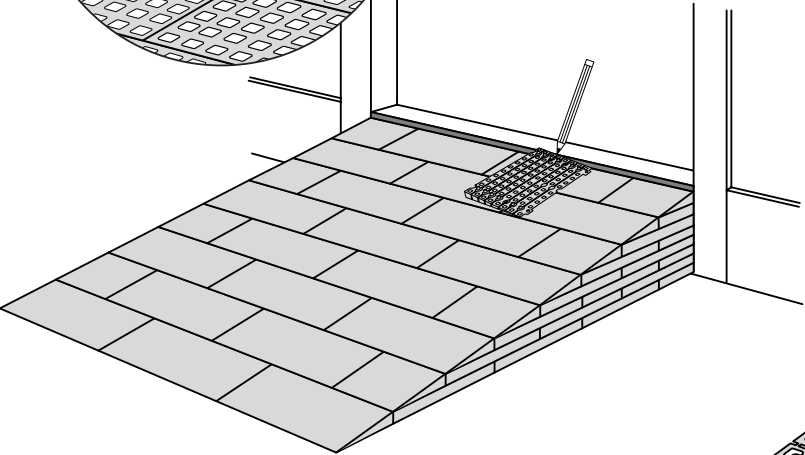

RAMP KIT 4S

Height: 10,8 - 16,3 cm

Width: 75 cm

Depth: 100 cm

Included

HEIGHT ADJUSTMENT

Remove Ramp Adjuster from toplayer:

Heights:

PLACEMENT OF LOCKS

FASTENING WITH STOPPERS

FASTENING WITH MOUNTING PAD

Indoor:

Outdoor:

DISPOSAL

KIT and KIT parts: These products are made from PE (Polyethylen). For disposal after use we encourage you to make sure that the KIT is either returned to the point of purchase for collection and shipment back to Excellent (for regeneration), or sorted according to the recommendations in your local area.