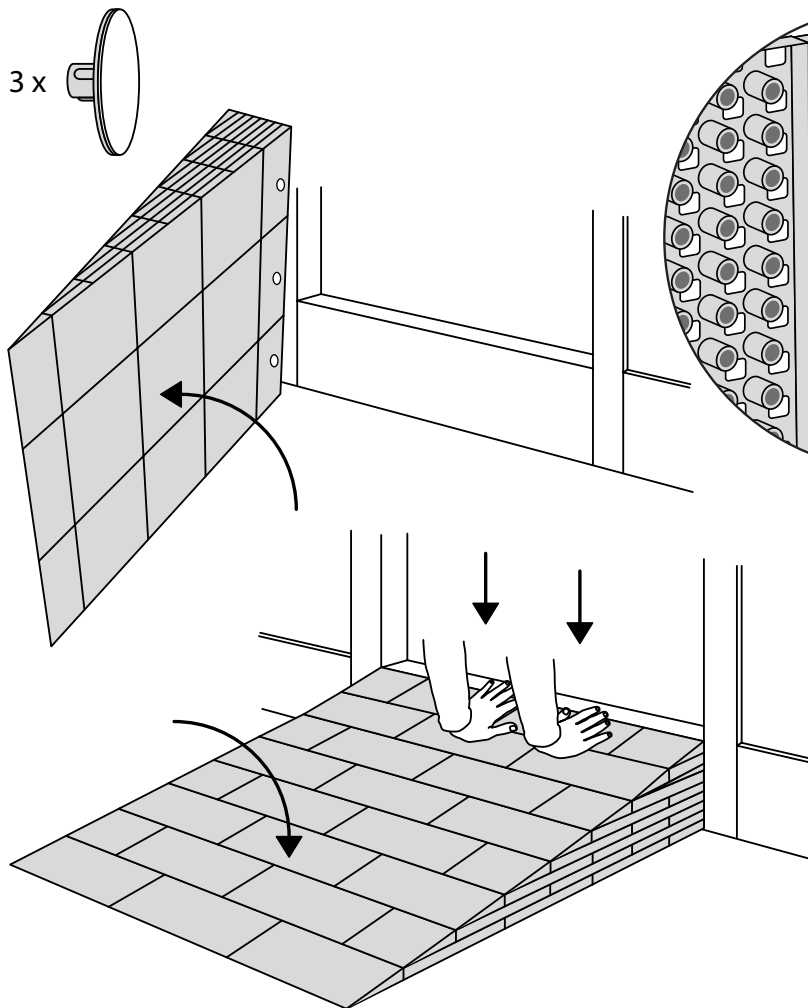

RAMP KIT 4S

Height: 10,8 - 16,3 cm

Width: 75 cm

Depth: 100 cm

Included

HEIGHT ADJUSTMENT

Remove Ramp Adjuster from toplayer:

Heights:

PLACEMENT OF LOCKS

FASTENING WITH STOPPERS

FASTENING WITH MOUNTING PAD

Indoor:

Outdoor:

DISPOSAL

KIT and KIT parts: These products are made from PE (Polyethylen). For disposal after use we encourage you to make sure that the KIT is either returned to the point of purchase for collection and shipment back to Excellent (for regeneration), or sorted according to the recommendations in your local area.