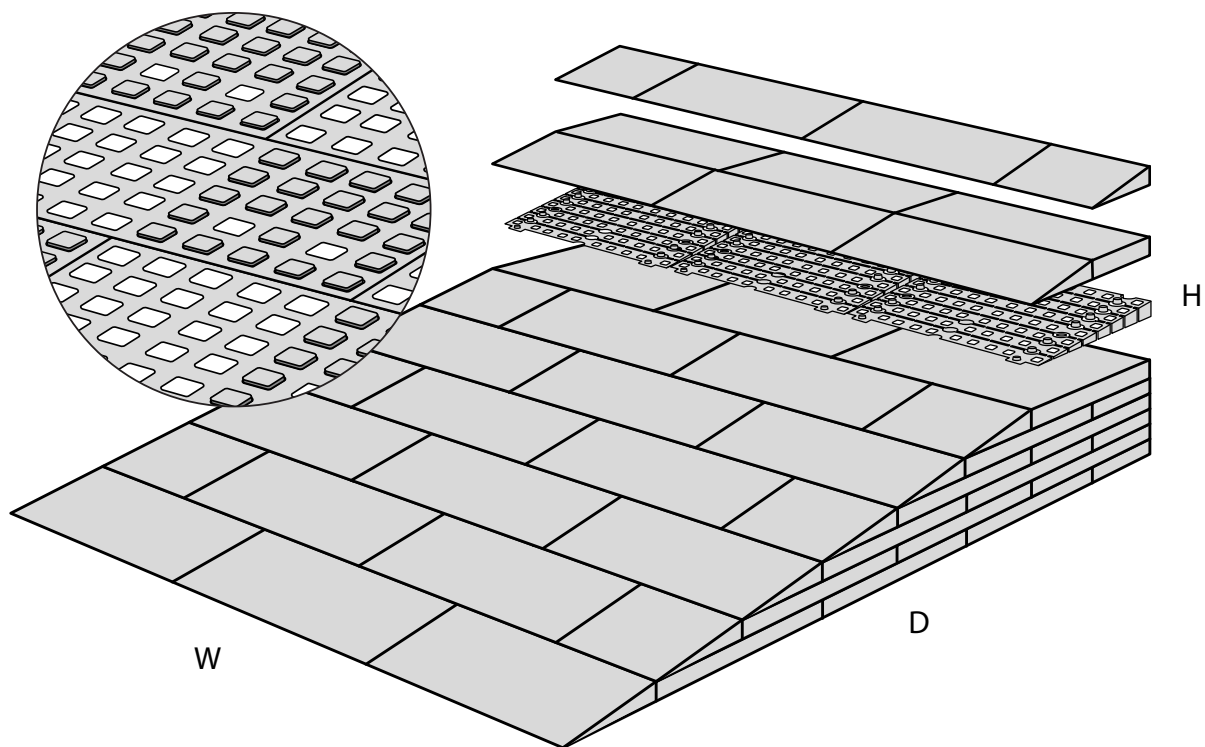

RAMP KIT 4S

Height: 10,8 - 16,3 cm

Width: 75 cm

Depth: 100 cm

Included

HEIGHT ADJUSTMENT

Remove Ramp Adjuster from toplayer:

Heights:

PLACEMENT OF LOCKS

FASTENING WITH STOPPERS

FASTENING WITH MOUNTING PAD

Indoor:

Outdoor:

DISPOSAL

KIT and KIT parts: These products are made from PE (Polyethylen). For disposal after use we encourage you to make sure that the KIT is either returned to the point of purchase for collection and shipment back to Excellent (for regeneration), or sorted according to the recommendations in your local area.