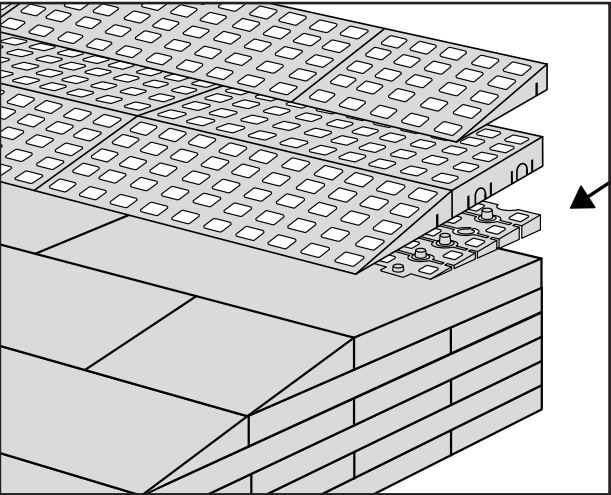

RAMP KIT 4S

Height: 10,8 - 16,3 cm

Width: 75 cm

Depth: 100 cm

Included

HEIGHT ADJUSTMENT

Remove Ramp Adjuster from toplayer:

Heights:

PLACEMENT OF LOCKS

FASTENING WITH STOPPERS

FASTENING WITH MOUNTING PAD

Indoor:

Outdoor:

DISPOSAL

KIT and KIT parts: These products are made from PE (Polyethylen). For disposal after use we encourage you to make sure that the KIT is either returned to the point of purchase for collection and shipment back to Excellent (for regeneration), or sorted according to the recommendations in your local area.