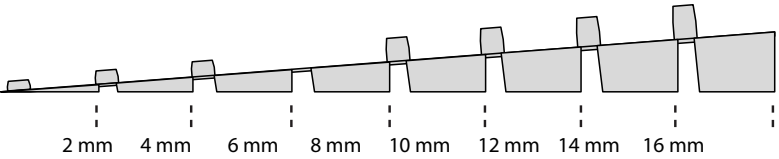

RAMP KIT 4S

Height: 10,8 - 16,3 cm

Width: 75 cm

Depth: 100 cm

Included

HEIGHT ADJUSTMENT

Remove Ramp Adjuster from toplayer:

Heights: