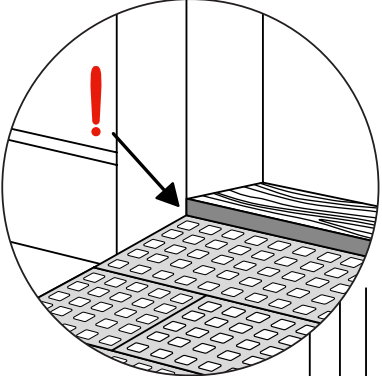

RAMP KIT 4S

Height: 10,8 - 16,3 cm

Width: 75 cm

Depth: 100 cm

Included

HEIGHT ADJUSTMENT

Remove Ramp Adjuster from toplayer:

Heights:

PLACEMENT OF LOCKS

FASTENING WITH STOPPERS

FASTENING WITH MOUNTING PAD

Indoor:

Outdoor:

DISPOSAL

KIT and KIT parts: These products are made from PE (Polyethylen). For disposal after use we encourage you to make sure that the KIT is either returned to the point of purchase for collection and shipment back to Excellent (for regeneration), or sorted according to the recommendations in your local area.