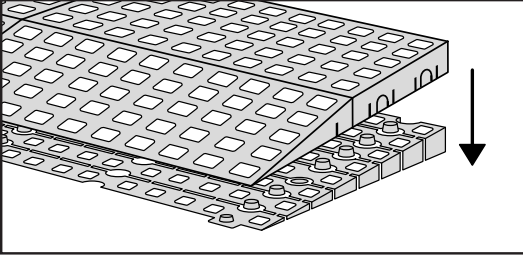

RAMP KIT 4S

Height: 10,8 - 16,3 cm

Width: 75 cm

Depth: 100 cm

Included

HEIGHT ADJUSTMENT

Remove Ramp Adjuster from toplayer:

Heights:

PLACEMENT OF LOCKS

FASTENING WITH STOPPERS

FASTENING WITH MOUNTING PAD

Indoor:

Outdoor:

DISPOSAL

KIT and KIT parts: These products are made from PE (Polyethylen). For disposal after use we encourage you to make sure that the KIT is either returned to the point of purchase for collection and shipment back to Excellent (for regeneration), or sorted according to the recommendations in your local area.