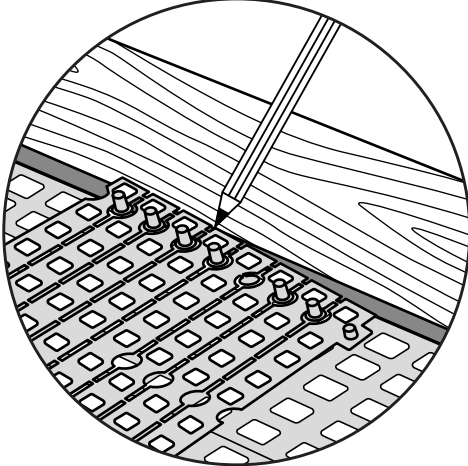

RAMP KIT 4S

Height: 10,8 - 16,3 cm

Width: 75 cm

Depth: 100 cm

Included

HEIGHT ADJUSTMENT

Remove Ramp Adjuster from toplayer:

Heights:

PLACEMENT OF LOCKS

FASTENING WITH STOPPERS

FASTENING WITH MOUNTING PAD

Indoor:

Outdoor:

DISPOSAL

KIT and KIT parts: These products are made from PE (Polyethylen). For disposal after use we encourage you to make sure that the KIT is either returned to the point of purchase for collection and shipment back to Excellent (for regeneration), or sorted according to the recommendations in your local area.