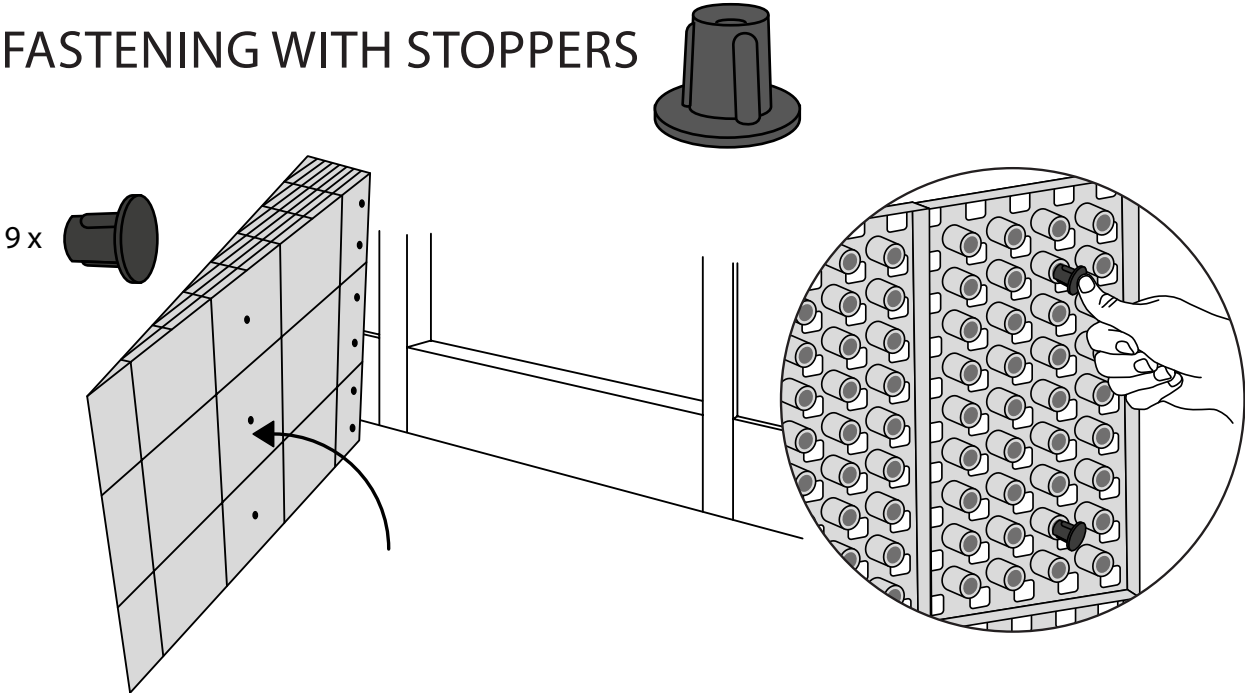

RAMP KIT 4S

Height: 10,8 - 16,3 cm

Width: 75 cm

Depth: 100 cm

Included

HEIGHT ADJUSTMENT

Remove Ramp Adjuster from toplayer:

Heights:

PLACEMENT OF LOCKS

FASTENING WITH STOPPERS

FASTENING WITH MOUNTING PAD

Indoor:

Outdoor:

DISPOSAL

KIT and KIT parts: These products are made from PE (Polyethylen). For disposal after use we encourage you to make sure that the KIT is either returned to the point of purchase for collection and shipment back to Excellent (for regeneration), or sorted according to the recommendations in your local area.