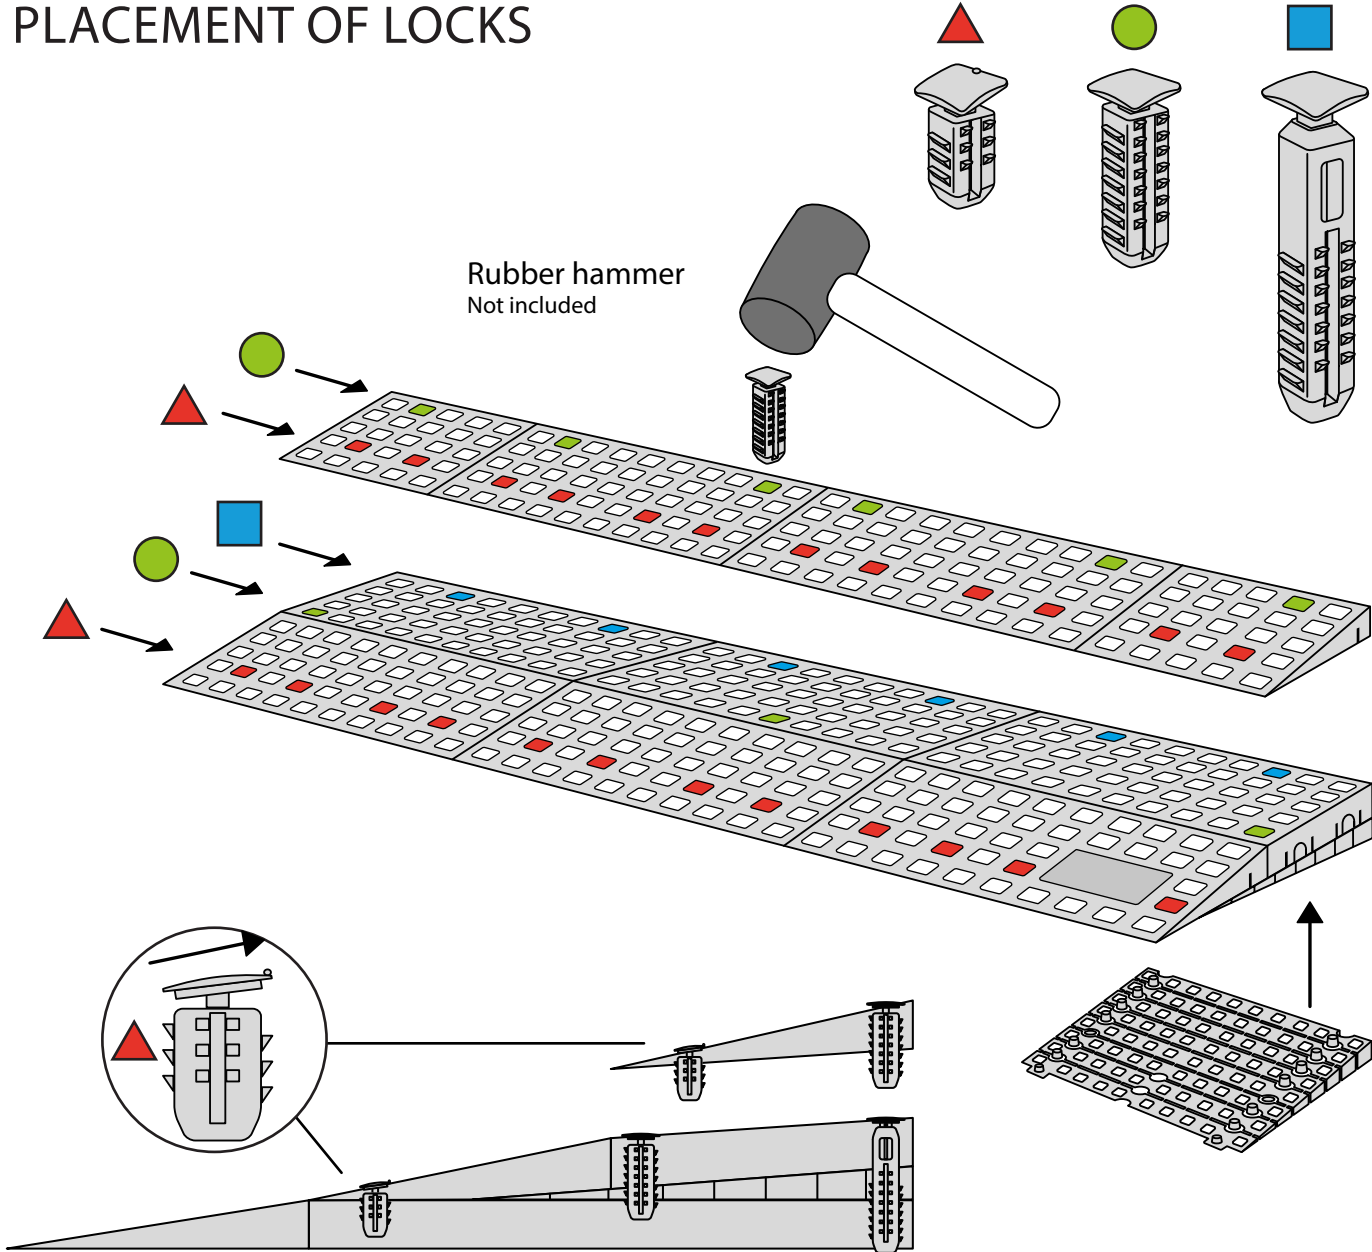

RAMP KIT 4S

Height: 10,8 - 16,3 cm

Width: 75 cm

Depth: 100 cm

Included

HEIGHT ADJUSTMENT

Remove Ramp Adjuster from toplayer:

Heights:

PLACEMENT OF LOCKS

FASTENING WITH STOPPERS

FASTENING WITH MOUNTING PAD

Indoor:

Outdoor:

DISPOSAL

KIT and KIT parts: These products are made from PE (Polyethylen). For disposal after use we encourage you to make sure that the KIT is either returned to the point of purchase for collection and shipment back to Excellent (for regeneration), or sorted according to the recommendations in your local area.