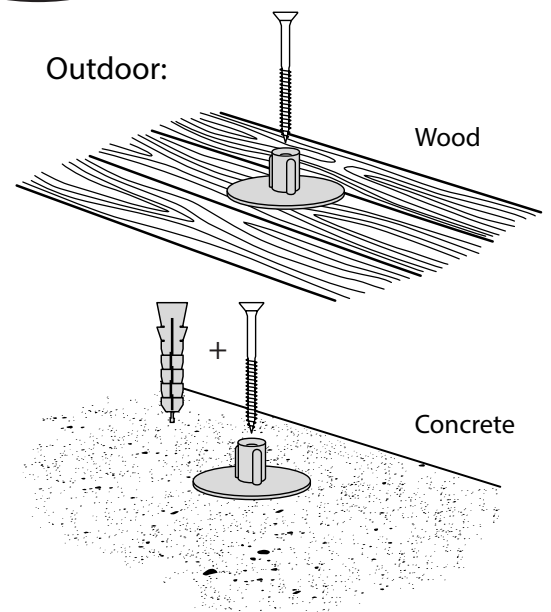

RAMP KIT 4S

Height: 10,8 - 16,3 cm

Width: 75 cm

Depth: 100 cm

Included

HEIGHT ADJUSTMENT

Remove Ramp Adjuster from toplayer:

Heights:

PLACEMENT OF LOCKS

FASTENING WITH STOPPERS

FASTENING WITH MOUNTING PAD

Indoor:

Outdoor:

DISPOSAL

KIT and KIT parts: These products are made from PE (Polyethylen). For disposal after use we encourage you to make sure that the KIT is either returned to the point of purchase for collection and shipment back to Excellent (for regeneration), or sorted according to the recommendations in your local area.