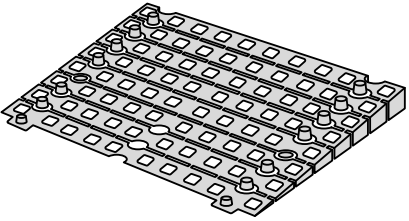

RAMP KIT 4S

Height: 10,8 - 16,3 cm

Width: 75 cm

Depth: 100 cm

Included

HEIGHT ADJUSTMENT

Remove Ramp Adjuster from toplayer:

Heights:

PLACEMENT OF LOCKS

FASTENING WITH STOPPERS

FASTENING WITH MOUNTING PAD

Indoor:

Outdoor:

DISPOSAL

KIT and KIT parts: These products are made from PE (Polyethylen). For disposal after use we encourage you to make sure that the KIT is either returned to the point of purchase for collection and shipment back to Excellent (for regeneration), or sorted according to the recommendations in your local area.