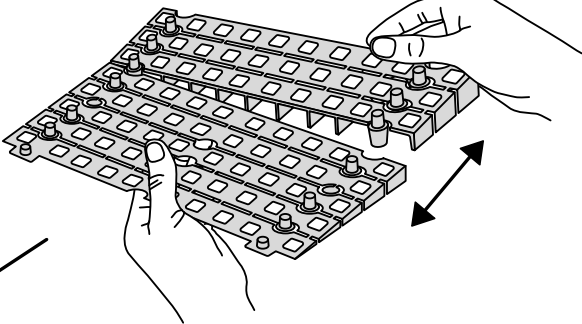

RAMP KIT 4S

Height: 10,8 - 16,3 cm

Width: 75 cm

Depth: 100 cm

Included

HEIGHT ADJUSTMENT

Remove Ramp Adjuster from toplayer:

Heights:

PLACEMENT OF LOCKS

FASTENING WITH STOPPERS

FASTENING WITH MOUNTING PAD

Indoor:

Outdoor:

DISPOSAL

KIT and KIT parts: These products are made from PE (Polyethylen). For disposal after use we encourage you to make sure that the KIT is either returned to the point of purchase for collection and shipment back to Excellent (for regeneration), or sorted according to the recommendations in your local area.