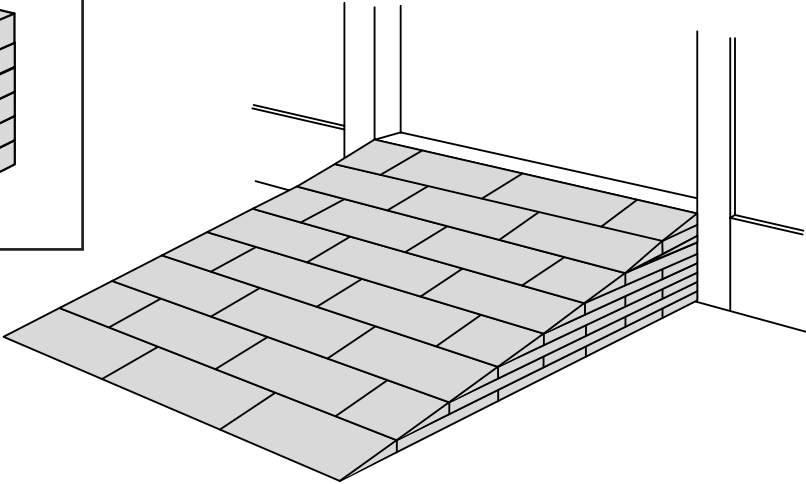

RAMP KIT 4S

Height: 10,8 - 16,3 cm

Width: 75 cm

Depth: 100 cm

Included

HEIGHT ADJUSTMENT

Remove Ramp Adjuster from toplayer:

Heights:

PLACEMENT OF LOCKS

FASTENING WITH STOPPERS

FASTENING WITH MOUNTING PAD

Indoor:

Outdoor:

DISPOSAL

KIT and KIT parts: These products are made from PE (Polyethylen). For disposal after use we encourage you to make sure that the KIT is either returned to the point of purchase for collection and shipment back to Excellent (for regeneration), or sorted according to the recommendations in your local area.