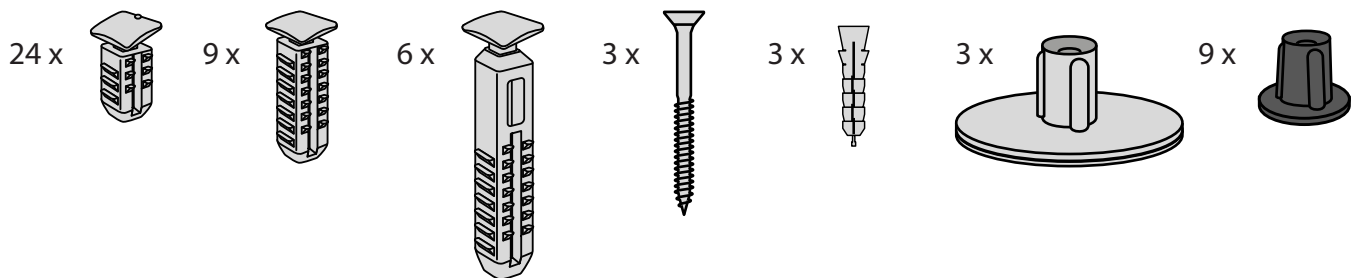

RAMP KIT 4S

Height: 10,8 - 16,3 cm

Width: 75 cm

Depth: 100 cm

Included

HEIGHT ADJUSTMENT

Remove Ramp Adjuster from toplayer:

Heights:

PLACEMENT OF LOCKS

FASTENING WITH STOPPERS

FASTENING WITH MOUNTING PAD

Indoor:

Outdoor:

DISPOSAL

KIT and KIT parts: These products are made from PE (Polyethylen). For disposal after use we encourage you to make sure that the KIT is either returned to the point of purchase for collection and shipment back to Excellent (for regeneration), or sorted according to the recommendations in your local area.