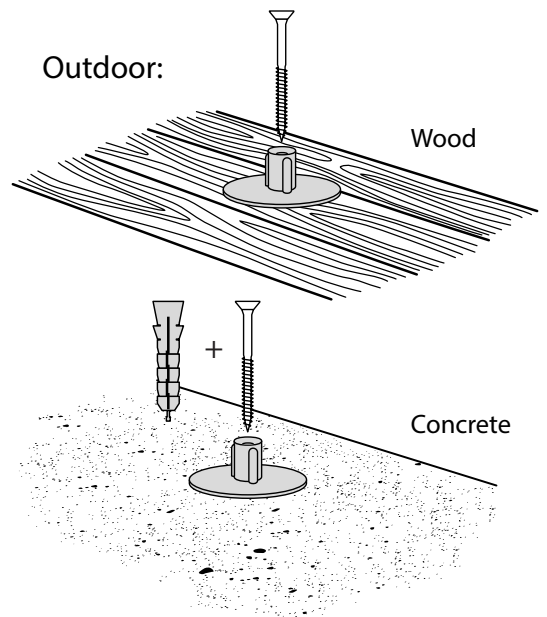

RAMP KIT 5S

Height: 14,4 - 19,9 cm

Width: 75 cm

Depth: 125 cm

Included

HEIGHT ADJUSTMENT

Remove Ramp Adjuster from toplayer:

Heights:

PLACEMENT OF LOCKS

FASTENING WITH STOPPERS

FASTENING WITH MOUNTING PAD

Indoor:

Outdoor:

DISPOSAL

KIT and KIT parts: These products are made from PE (Polyethylen). For disposal after use we encourage you to make sure that the KIT is either returned to the point of purchase for collection and shipment back to Excellent (for regeneration), or sorted according to the recommendations in your local area.