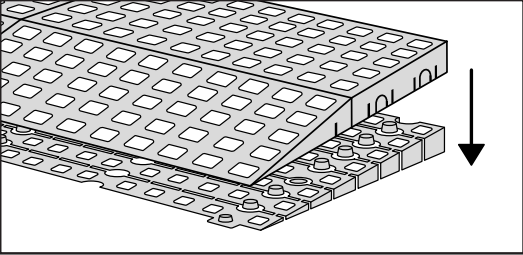

RAMP KIT 5S

Height: 14,4 - 19,9 cm

Width: 75 cm

Depth: 125 cm

Included

HEIGHT ADJUSTMENT

Remove Ramp Adjuster from toplayer:

Heights:

PLACEMENT OF LOCKS

FASTENING WITH STOPPERS

FASTENING WITH MOUNTING PAD

Indoor:

Outdoor:

DISPOSAL

KIT and KIT parts: These products are made from PE (Polyethylen). For disposal after use we encourage you to make sure that the KIT is either returned to the point of purchase for collection and shipment back to Excellent (for regeneration), or sorted according to the recommendations in your local area.