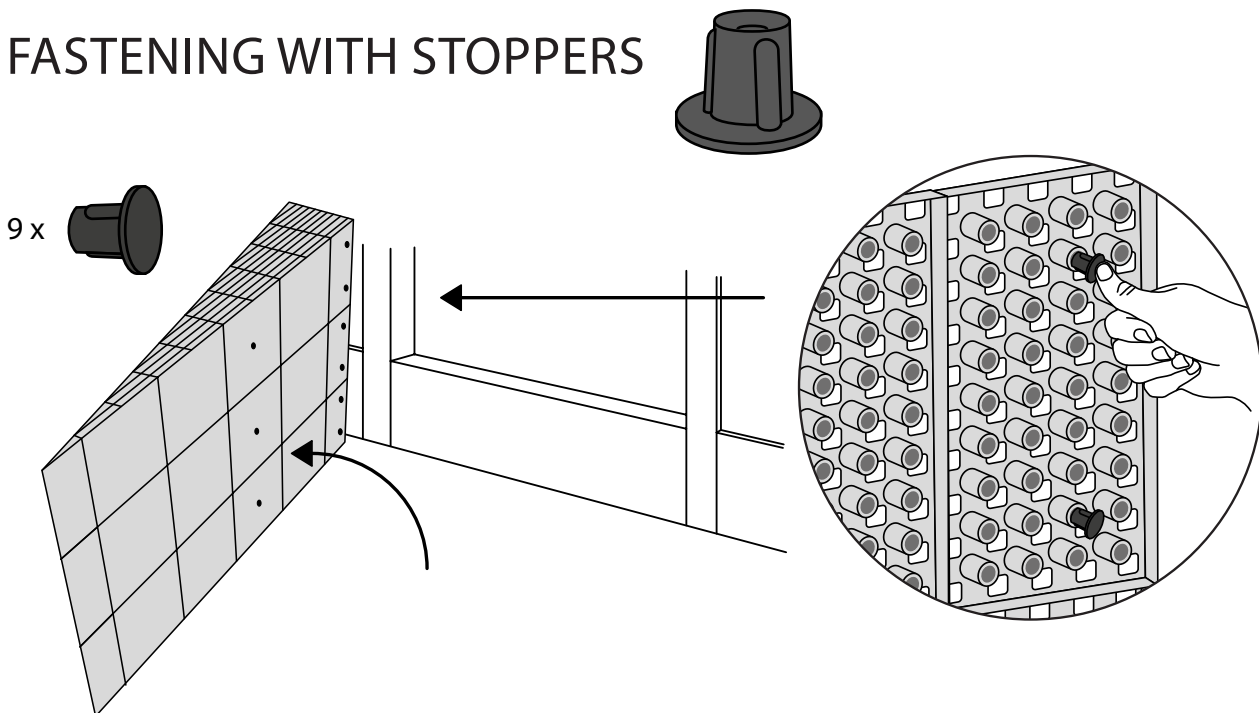

RAMP KIT 5S

Height: 14,4 - 19,9 cm

Width: 75 cm

Depth: 125 cm

Included

HEIGHT ADJUSTMENT

Remove Ramp Adjuster from toplayer:

Heights:

PLACEMENT OF LOCKS

FASTENING WITH STOPPERS

FASTENING WITH MOUNTING PAD

Indoor:

Outdoor:

DISPOSAL

KIT and KIT parts: These products are made from PE (Polyethylen). For disposal after use we encourage you to make sure that the KIT is either returned to the point of purchase for collection and shipment back to Excellent (for regeneration), or sorted according to the recommendations in your local area.