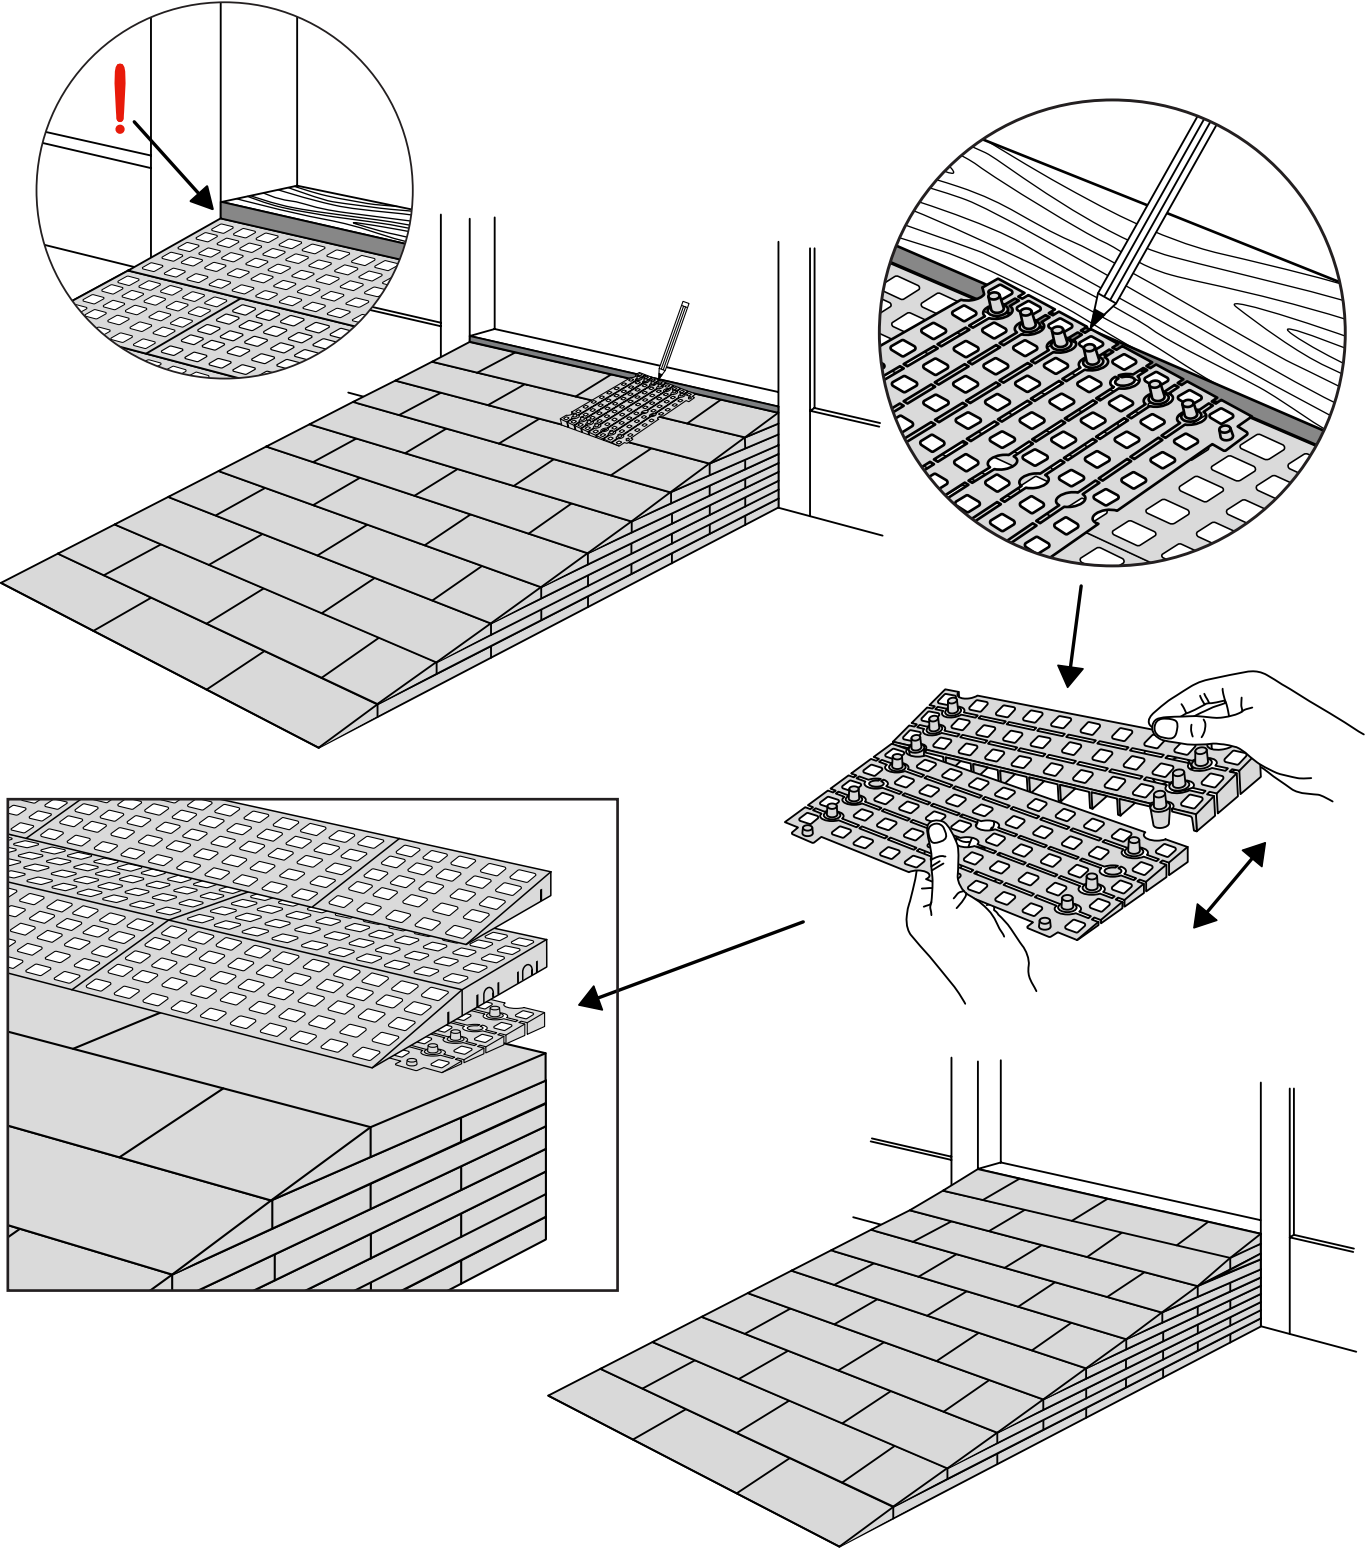

RAMP KIT 5S

Height: 14,4 - 19,9 cm

Width: 75 cm

Depth: 125 cm

Included

HEIGHT ADJUSTMENT

Remove Ramp Adjuster from toplayer:

Heights:

PLACEMENT OF LOCKS

FASTENING WITH STOPPERS

FASTENING WITH MOUNTING PAD

Indoor:

Outdoor:

DISPOSAL

KIT and KIT parts: These products are made from PE (Polyethylen). For disposal after use we encourage you to make sure that the KIT is either returned to the point of purchase for collection and shipment back to Excellent (for regeneration), or sorted according to the recommendations in your local area.