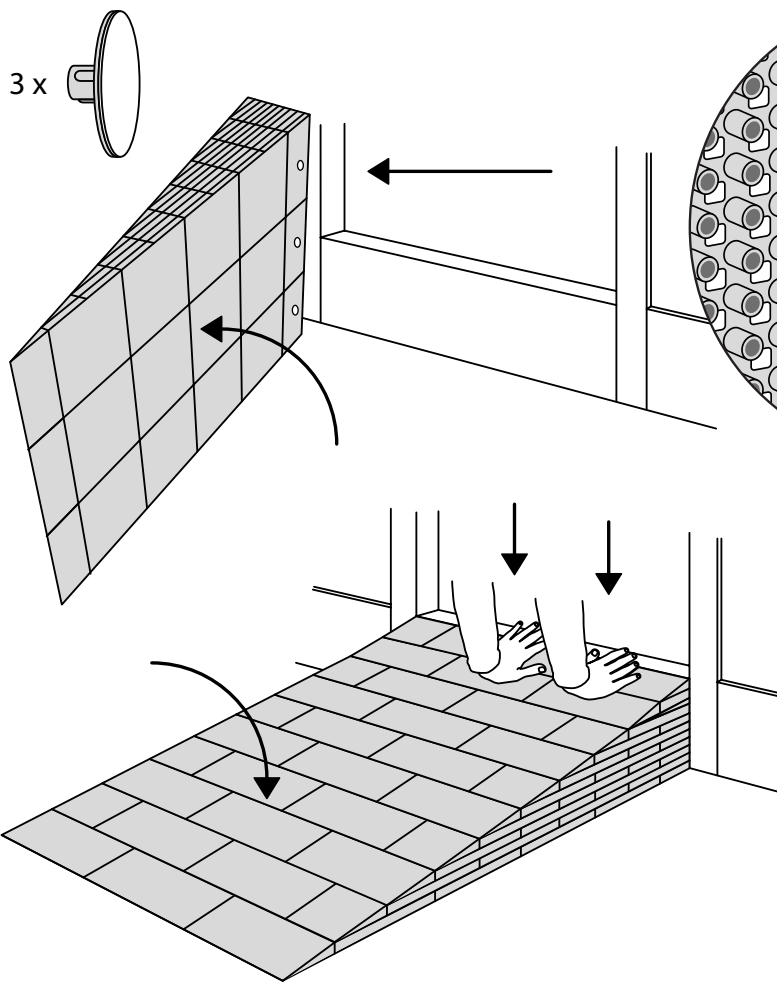

RAMP KIT 5S

Height: 14,4 - 19,9 cm

Width: 75 cm

Depth: 125 cm

Included

HEIGHT ADJUSTMENT

Remove Ramp Adjuster from toplayer:

Heights:

PLACEMENT OF LOCKS

FASTENING WITH STOPPERS

FASTENING WITH MOUNTING PAD

Indoor:

Outdoor:

DISPOSAL

KIT and KIT parts: These products are made from PE (Polyethylen). For disposal after use we encourage you to make sure that the KIT is either returned to the point of purchase for collection and shipment back to Excellent (for regeneration), or sorted according to the recommendations in your local area.