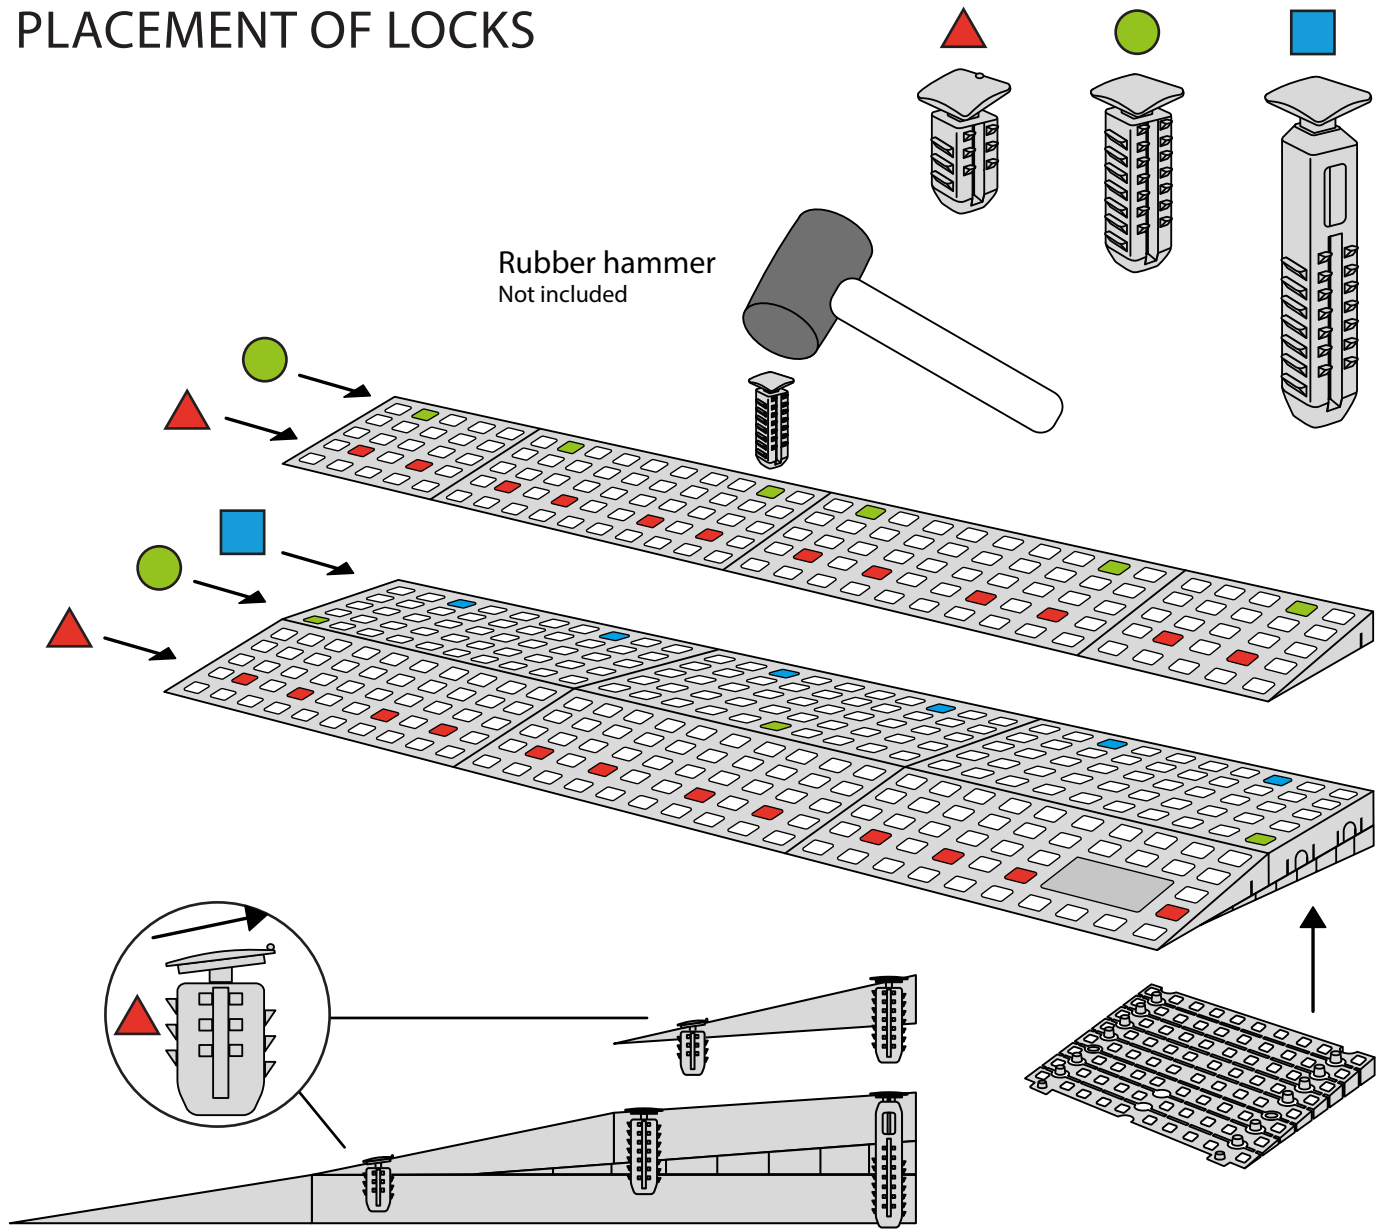

RAMP KIT 5S

Height: 14,4 - 19,9 cm

Width: 75 cm

Depth: 125 cm

Included

HEIGHT ADJUSTMENT

Remove Ramp Adjuster from toplayer:

Heights:

PLACEMENT OF LOCKS

FASTENING WITH STOPPERS

FASTENING WITH MOUNTING PAD

Indoor:

Outdoor:

DISPOSAL

KIT and KIT parts: These products are made from PE (Polyethylen). For disposal after use we encourage you to make sure that the KIT is either returned to the point of purchase for collection and shipment back to Excellent (for regeneration), or sorted according to the recommendations in your local area.