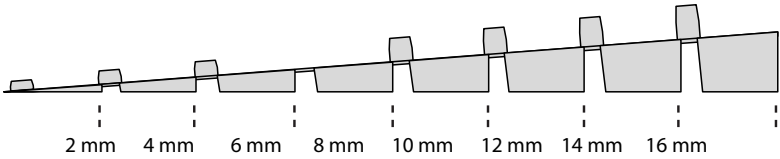

RAMP KIT 5S

Height: 14,4 - 19,9 cm

Width: 75 cm

Depth: 125 cm

Included

HEIGHT ADJUSTMENT

Remove Ramp Adjuster from toplayer:

Heights: