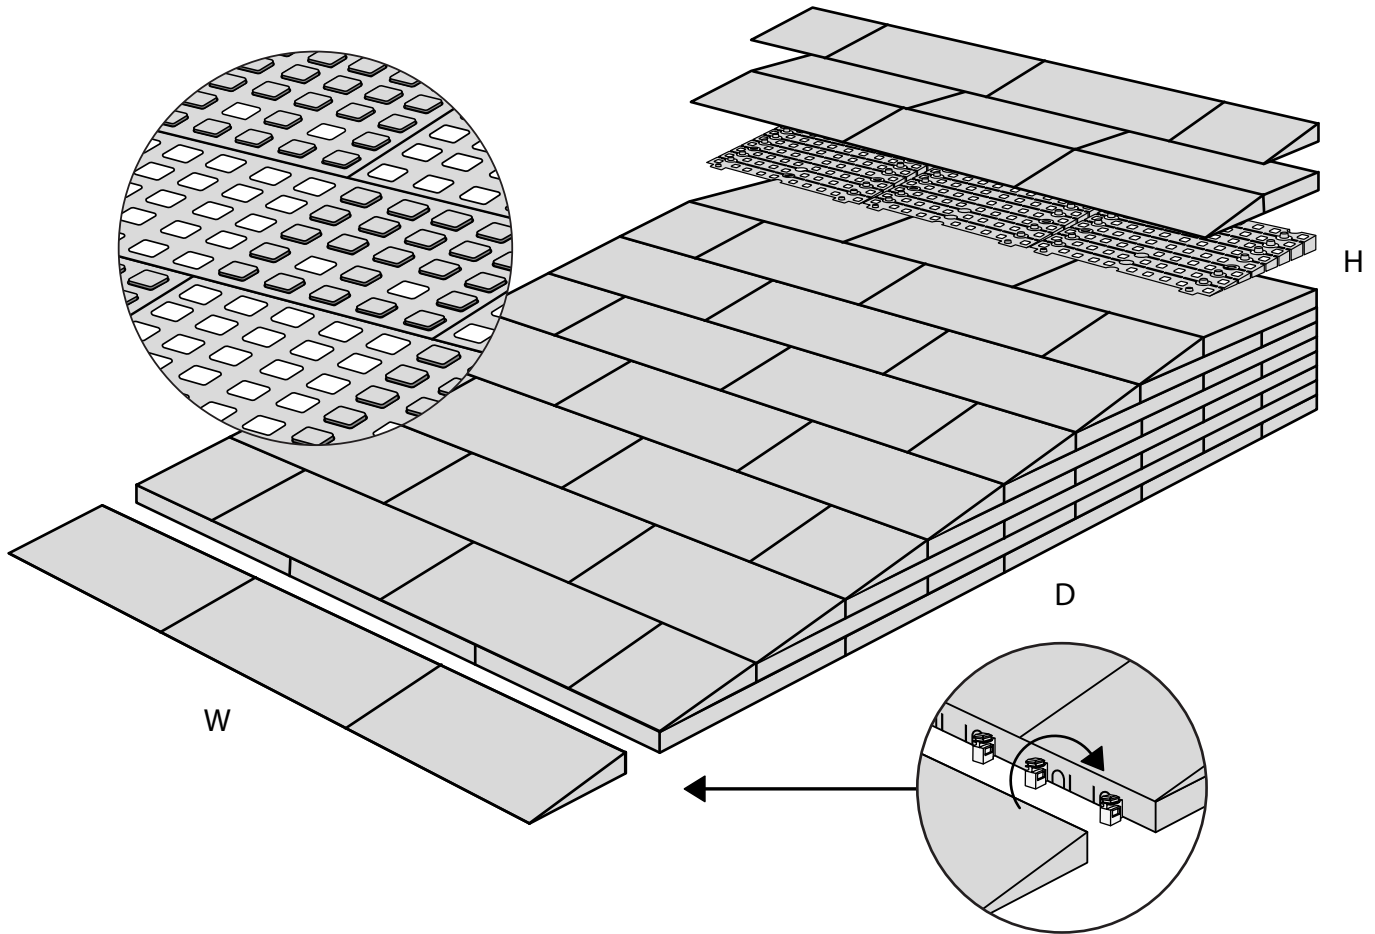

RAMP KIT 5S

Height: 14,4 - 19,9 cm

Width: 75 cm

Depth: 125 cm

Included

HEIGHT ADJUSTMENT

Remove Ramp Adjuster from toplayer:

Heights:

PLACEMENT OF LOCKS

FASTENING WITH STOPPERS

FASTENING WITH MOUNTING PAD

Indoor:

Outdoor:

DISPOSAL

KIT and KIT parts: These products are made from PE (Polyethylen). For disposal after use we encourage you to make sure that the KIT is either returned to the point of purchase for collection and shipment back to Excellent (for regeneration), or sorted according to the recommendations in your local area.