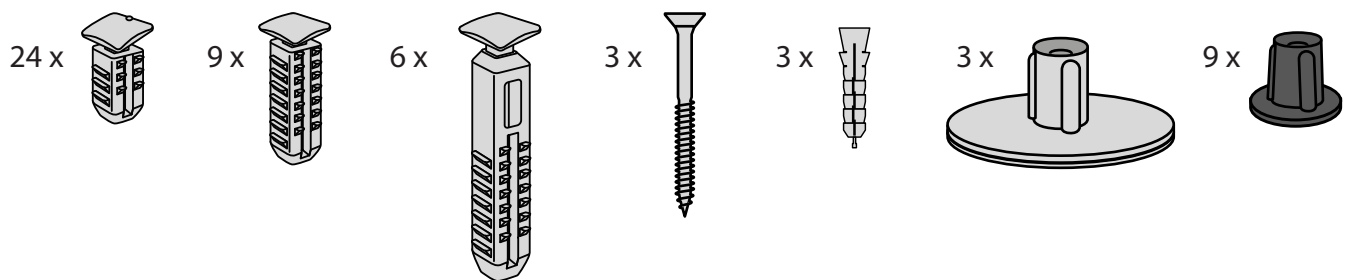

RAMP KIT 5S

Height: 14,4 - 19,9 cm

Width: 75 cm

Depth: 125 cm

Included

HEIGHT ADJUSTMENT

Remove Ramp Adjuster from toplayer:

Heights:

PLACEMENT OF LOCKS

FASTENING WITH STOPPERS

FASTENING WITH MOUNTING PAD

Indoor:

Outdoor:

DISPOSAL

KIT and KIT parts: These products are made from PE (Polyethylen). For disposal after use we encourage you to make sure that the KIT is either returned to the point of purchase for collection and shipment back to Excellent (for regeneration), or sorted according to the recommendations in your local area.