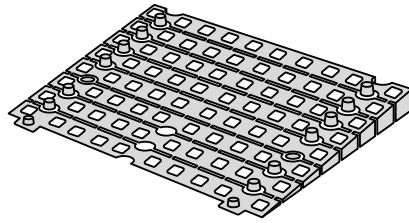

RAMP KIT 101

Height: 1,8 - 5,5 cm
Width: 100 cm
Depth: 25 cm

Included

Danish Design Pat. Pend. and produced
in Denmark by Excellent Systems A/S

HEIGHT ADJUSTMENT

Remove Ramp Adjuster from toplayer:

Heights:

PLACEMENT OF LOCKS

FASTENING WITH STOPPERS

FASTENING WITH MOUNTING PADS

Outdoor:

DISPOSAL

HDPE

KIT and KIT parts: These products are made from PE (Polyethylen). For disposal after use we encourage you to make sure that the KIT is either returned to the point of purchase for collection and shipment back to Excellent (for regeneration), or sorted according to the recommendations in your local area.