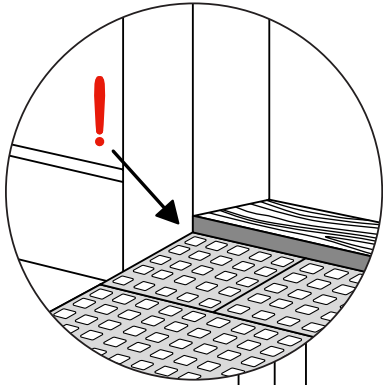

RAMP KIT 101

Height: 1,8 - 5,5 cm
Width: 100 cm
Depth: 25 cm

Included

Danish Design Pat. Pend. and produced
in Denmark by Excellent Systems A/S

HEIGHT ADJUSTMENT

Remove Ramp Adjuster from toplayer:

Heights:

PLACEMENT OF LOCKS

FASTENING WITH STOPPERS

FASTENING WITH MOUNTING PADS

Outdoor:

DISPOSAL

HDPE

KIT and KIT parts: These products are made from PE (Polyethylen). For disposal after use we encourage you to make sure that the KIT is either returned to the point of purchase for collection and shipment back to Excellent (for regeneration), or sorted according to the recommendations in your local area.