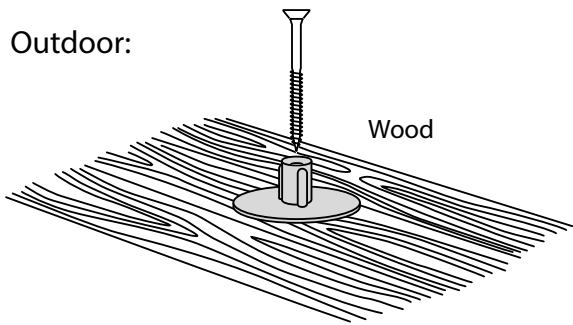

RAMP KIT 101

Height: 1,8 - 5,5 cm
Width: 100 cm
Depth: 25 cm

Included

Danish Design Pat. Pend. and produced
in Denmark by Excellent Systems A/S

HEIGHT ADJUSTMENT

Remove Ramp Adjuster from toplayer:

Heights:

PLACEMENT OF LOCKS

FASTENING WITH STOPPERS

FASTENING WITH MOUNTING PADS

Outdoor:

DISPOSAL

HDPE

KIT and KIT parts: These products are made from PE (Polyethylen). For disposal after use we encourage you to make sure that the KIT is either returned to the point of purchase for collection and shipment back to Excellent (for regeneration), or sorted according to the recommendations in your local area.