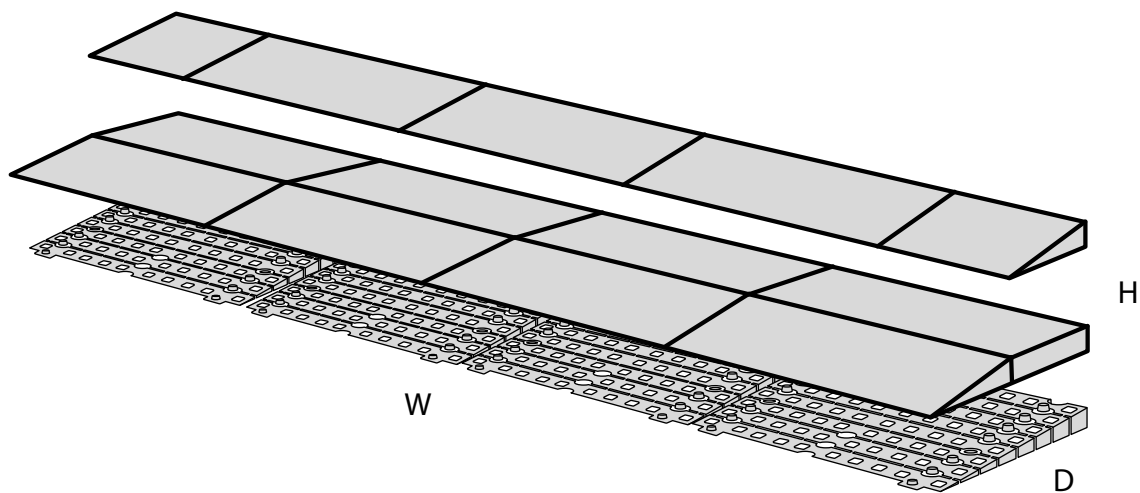

RAMP KIT 101

Height: 1,8 - 5,5 cm
Width: 100 cm
Depth: 25 cm

Included

Danish Design Pat. Pend. and produced
in Denmark by Excellent Systems A/S

HEIGHT ADJUSTMENT

Remove Ramp Adjuster from toplayer:

Heights:

PLACEMENT OF LOCKS

FASTENING WITH STOPPERS

FASTENING WITH MOUNTING PADS

Outdoor:

DISPOSAL

HDPE

KIT and KIT parts: These products are made from PE (Polyethylen). For disposal after use we encourage you to make sure that the KIT is either returned to the point of purchase for collection and shipment back to Excellent (for regeneration), or sorted according to the recommendations in your local area.