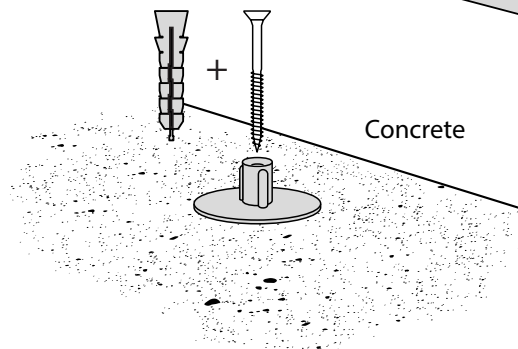

RAMP KIT 101

Height: 1,8 - 5,5 cm
Width: 100 cm
Depth: 25 cm

Included

Danish Design Pat. Pend. and produced
in Denmark by Excellent Systems A/S

HEIGHT ADJUSTMENT

Remove Ramp Adjuster from toplayer:

Heights:

PLACEMENT OF LOCKS

FASTENING WITH STOPPERS

FASTENING WITH MOUNTING PADS

Outdoor:

DISPOSAL

HDPE

KIT and KIT parts: These products are made from PE (Polyethylen). For disposal after use we encourage you to make sure that the KIT is either returned to the point of purchase for collection and shipment back to Excellent (for regeneration), or sorted according to the recommendations in your local area.