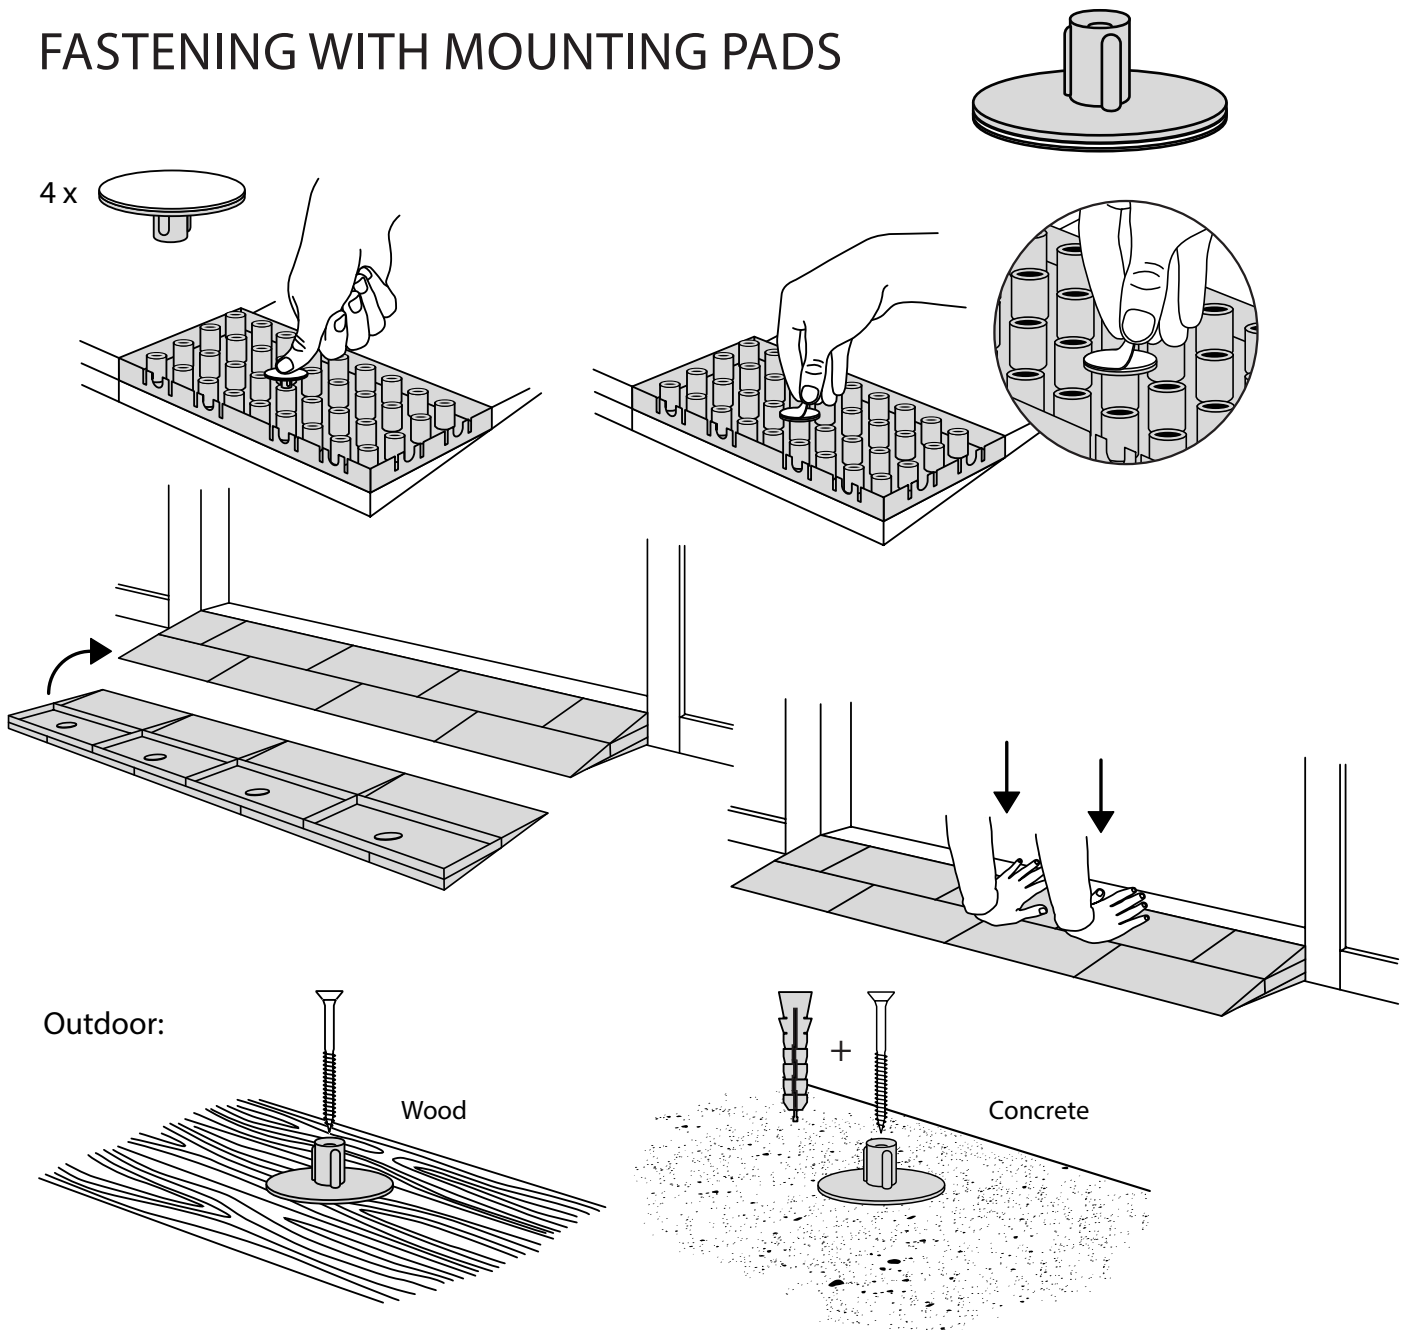

RAMP KIT 101

Height: 1,8 - 5,5 cm
Width: 100 cm
Depth: 25 cm

Included

Danish Design Pat. Pend. and produced
in Denmark by Excellent Systems A/S

HEIGHT ADJUSTMENT

Remove Ramp Adjuster from toplayer:

Heights:

PLACEMENT OF LOCKS

FASTENING WITH STOPPERS

FASTENING WITH MOUNTING PADS

Outdoor:

DISPOSAL

HDPE

KIT and KIT parts: These products are made from PE (Polyethylen). For disposal after use we encourage you to make sure that the KIT is either returned to the point of purchase for collection and shipment back to Excellent (for regeneration), or sorted according to the recommendations in your local area.

LDPE

Plastic bag: Recycled as clear LDPE plastic.

PAP

Cardboard box: Recycled as cardboard.

PAPER

Brochure and instruction: Recycled as paper after end use.