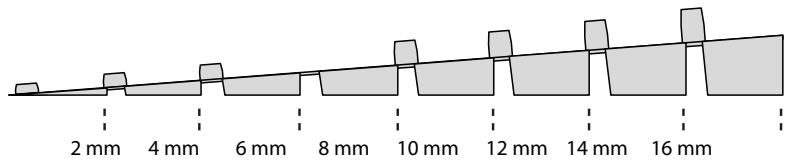

RAMP KIT 101

Height: 1,8 - 5,5 cm
Width: 100 cm
Depth: 25 cm

Included

Danish Design Pat. Pend. and produced
in Denmark by Excellent Systems A/S

HEIGHT ADJUSTMENT

Remove Ramp Adjuster from toplayer:

Heights: