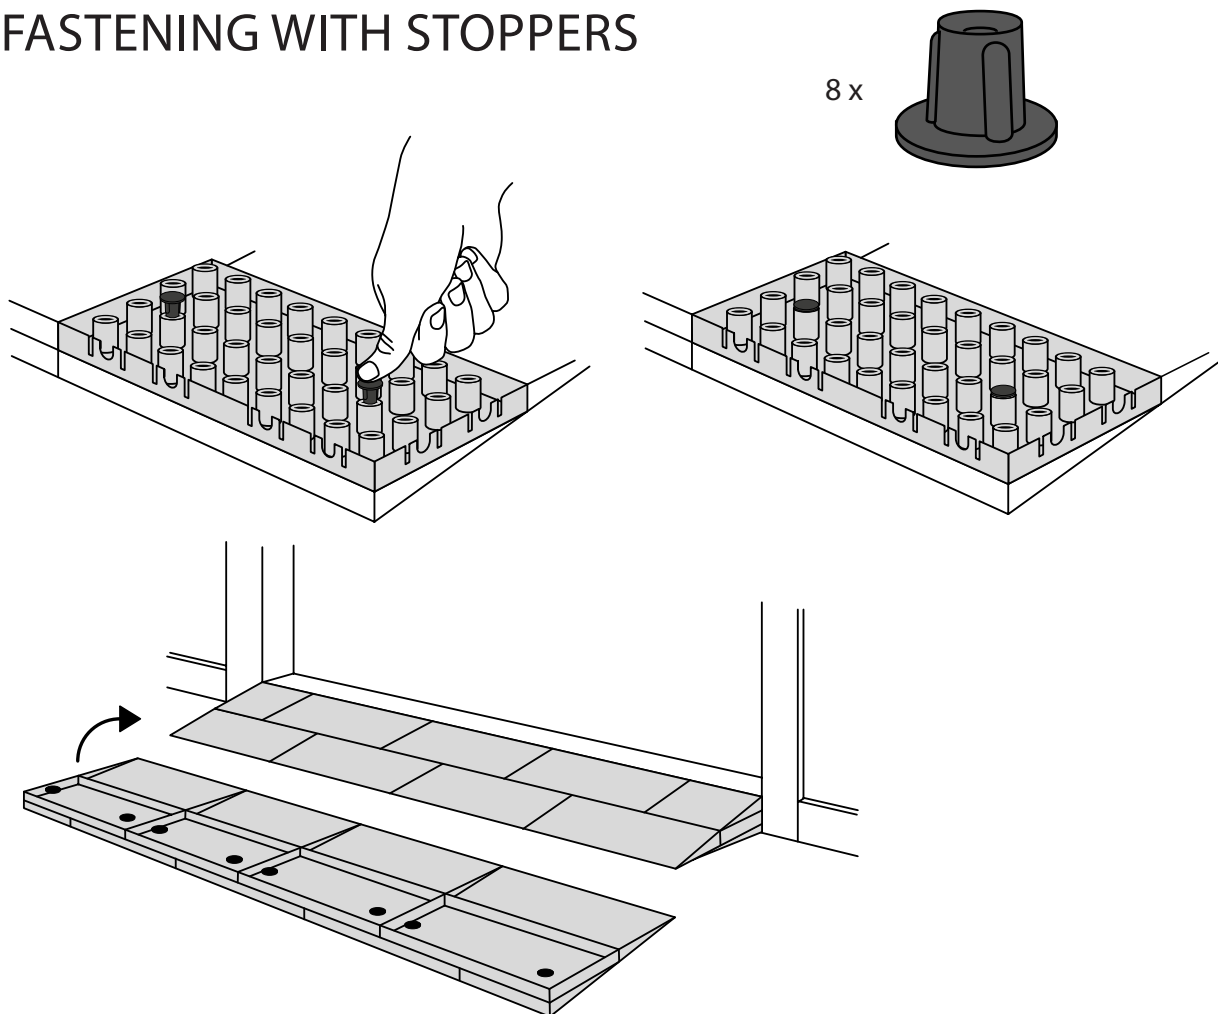

RAMP KIT 101

Height: 1,8 - 5,5 cm
Width: 100 cm
Depth: 25 cm

Included

Danish Design Pat. Pend. and produced
in Denmark by Excellent Systems A/S

HEIGHT ADJUSTMENT

Remove Ramp Adjuster from toplayer:

Heights:

PLACEMENT OF LOCKS

FASTENING WITH STOPPERS

FASTENING WITH MOUNTING PADS

Outdoor:

DISPOSAL

HDPE

KIT and KIT parts: These products are made from PE (Polyethylen). For disposal after use we encourage you to make sure that the KIT is either returned to the point of purchase for collection and shipment back to Excellent (for regeneration), or sorted according to the recommendations in your local area.