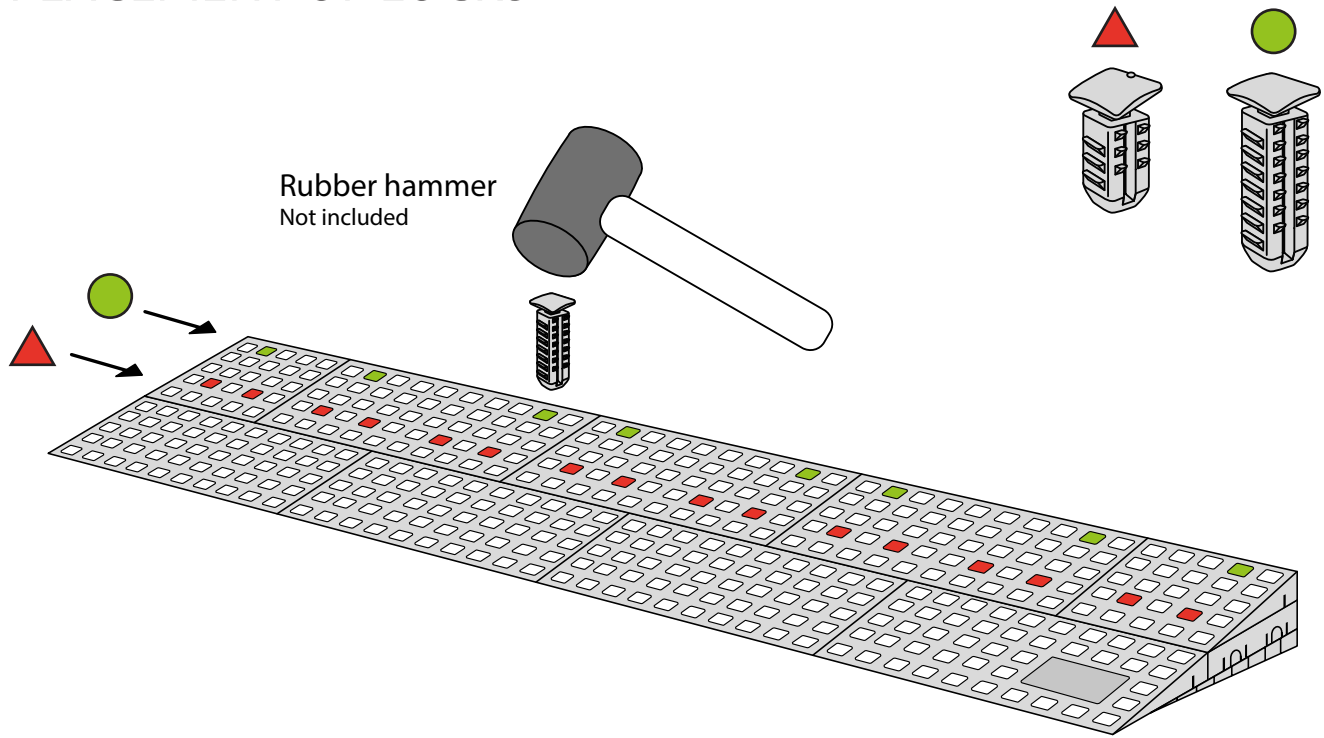

RAMP KIT 101

Height: 1,8 - 5,5 cm
Width: 100 cm
Depth: 25 cm

Included

Danish Design Pat. Pend. and produced
in Denmark by Excellent Systems A/S

HEIGHT ADJUSTMENT

Remove Ramp Adjuster from toplayer:

Heights:

PLACEMENT OF LOCKS

FASTENING WITH STOPPERS

FASTENING WITH MOUNTING PADS

Outdoor:

DISPOSAL

HDPE

KIT and KIT parts: These products are made from PE (Polyethylen). For disposal after use we encourage you to make sure that the KIT is either returned to the point of purchase for collection and shipment back to Excellent (for regeneration), or sorted according to the recommendations in your local area.