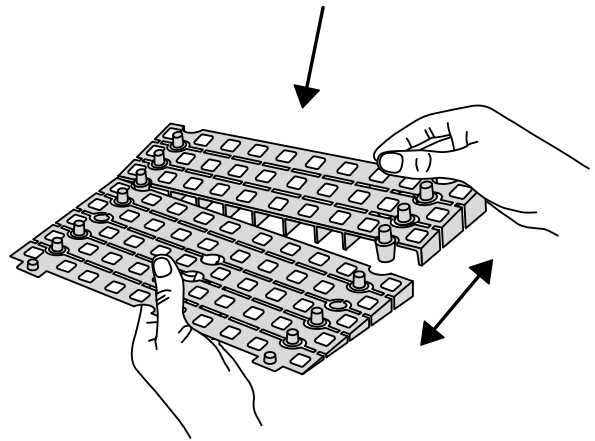

RAMP KIT 101

Height: 1,8 - 5,5 cm
Width: 100 cm
Depth: 25 cm

Included

Danish Design Pat. Pend. and produced
in Denmark by Excellent Systems A/S

HEIGHT ADJUSTMENT

Remove Ramp Adjuster from toplayer:

Heights:

PLACEMENT OF LOCKS

FASTENING WITH STOPPERS

FASTENING WITH MOUNTING PADS

Outdoor:

DISPOSAL

HDPE

KIT and KIT parts: These products are made from PE (Polyethylen). For disposal after use we encourage you to make sure that the KIT is either returned to the point of purchase for collection and shipment back to Excellent (for regeneration), or sorted according to the recommendations in your local area.