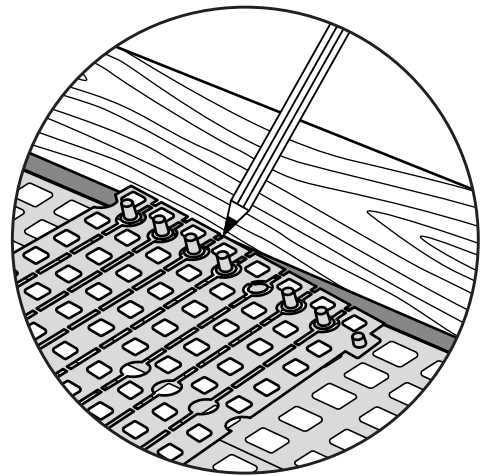

RAMP KIT 101

Height: 1,8 - 5,5 cm
Width: 100 cm
Depth: 25 cm

Included

Danish Design Pat. Pend. and produced
in Denmark by Excellent Systems A/S

HEIGHT ADJUSTMENT

Remove Ramp Adjuster from toplayer:

Heights:

PLACEMENT OF LOCKS

FASTENING WITH STOPPERS

FASTENING WITH MOUNTING PADS

Outdoor:

DISPOSAL

HDPE

KIT and KIT parts: These products are made from PE (Polyethylen). For disposal after use we encourage you to make sure that the KIT is either returned to the point of purchase for collection and shipment back to Excellent (for regeneration), or sorted according to the recommendations in your local area.