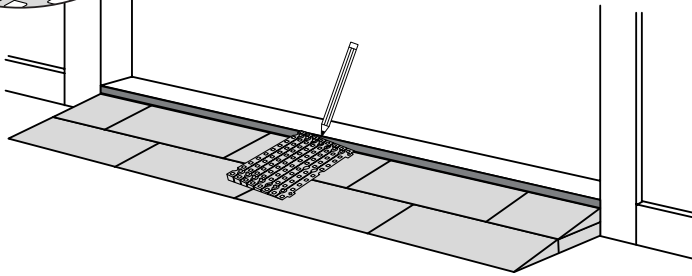

RAMP KIT 101

Height: 1,8 - 5,5 cm
Width: 100 cm
Depth: 25 cm

Included

Danish Design Pat. Pend. and produced
in Denmark by Excellent Systems A/S

HEIGHT ADJUSTMENT

Remove Ramp Adjuster from toplayer:

Heights:

PLACEMENT OF LOCKS

FASTENING WITH STOPPERS

FASTENING WITH MOUNTING PADS

Outdoor:

DISPOSAL

HDPE

KIT and KIT parts: These products are made from PE (Polyethylen). For disposal after use we encourage you to make sure that the KIT is either returned to the point of purchase for collection and shipment back to Excellent (for regeneration), or sorted according to the recommendations in your local area.