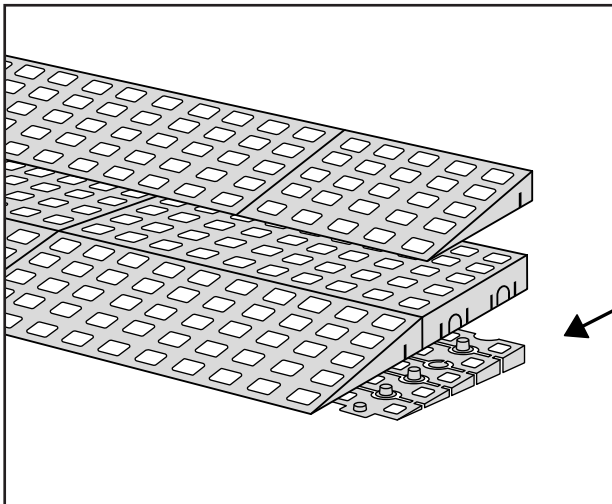

RAMP KIT 101

Height: 1,8 - 5,5 cm
Width: 100 cm
Depth: 25 cm

Included

Danish Design Pat. Pend. and produced
in Denmark by Excellent Systems A/S

HEIGHT ADJUSTMENT

Remove Ramp Adjuster from toplayer:

Heights:

PLACEMENT OF LOCKS

FASTENING WITH STOPPERS

FASTENING WITH MOUNTING PADS

Outdoor:

DISPOSAL

HDPE

KIT and KIT parts: These products are made from PE (Polyethylen). For disposal after use we encourage you to make sure that the KIT is either returned to the point of purchase for collection and shipment back to Excellent (for regeneration), or sorted according to the recommendations in your local area.