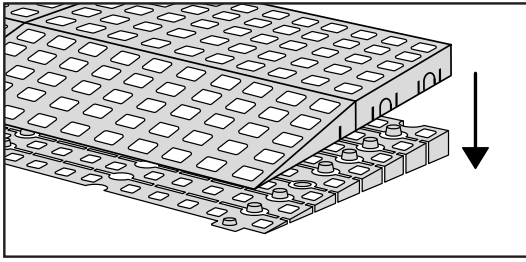

RAMP KIT 101

Height: 1,8 - 5,5 cm
Width: 100 cm
Depth: 25 cm

Included

Danish Design Pat. Pend. and produced
in Denmark by Excellent Systems A/S

HEIGHT ADJUSTMENT

Remove Ramp Adjuster from toplayer:

Heights:

PLACEMENT OF LOCKS

FASTENING WITH STOPPERS

FASTENING WITH MOUNTING PADS

Outdoor:

DISPOSAL

HDPE

KIT and KIT parts: These products are made from PE (Polyethylen). For disposal after use we encourage you to make sure that the KIT is either returned to the point of purchase for collection and shipment back to Excellent (for regeneration), or sorted according to the recommendations in your local area.