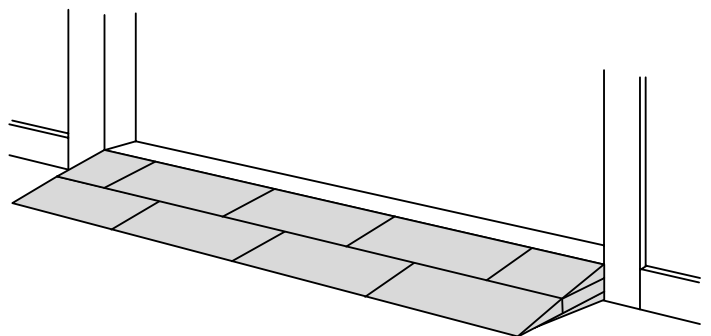

RAMP KIT 101

Height: 1,8 - 5,5 cm
Width: 100 cm
Depth: 25 cm

Included

Danish Design Pat. Pend. and produced
in Denmark by Excellent Systems A/S

HEIGHT ADJUSTMENT

Remove Ramp Adjuster from toplayer:

Heights:

PLACEMENT OF LOCKS

FASTENING WITH STOPPERS

FASTENING WITH MOUNTING PADS

Outdoor:

DISPOSAL

HDPE

KIT and KIT parts: These products are made from PE (Polyethylen). For disposal after use we encourage you to make sure that the KIT is either returned to the point of purchase for collection and shipment back to Excellent (for regeneration), or sorted according to the recommendations in your local area.