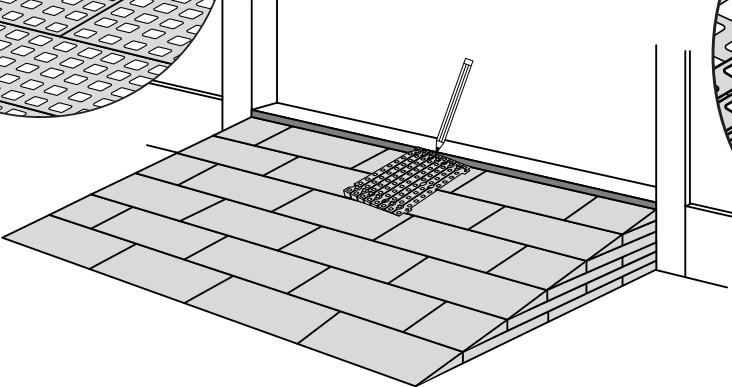

RAMP KIT 103

Height: 7,2 - 12,7 cm

Width: 100 cm

Depth: 75 cm

Included

Danish Design Pat. Pend. and produced
in Denmark by Excellent Systems A/S

HEIGHT ADJUSTMENT

Remove Ramp Adjuster from toplayer:

Heights:

PLACEMENT OF LOCKS

FASTENING WITH STOPPERS

FASTENING WITH MOUNTING PAD

Indoor:

Outdoor:

DISPOSAL

KIT and KIT parts: These products are made from PE (Polyethylen). For disposal after use we encourage you to make sure that the KIT is either returned to the point of purchase for collection and shipment back to Excellent (for regeneration), or sorted according to the recommendations in your local area.