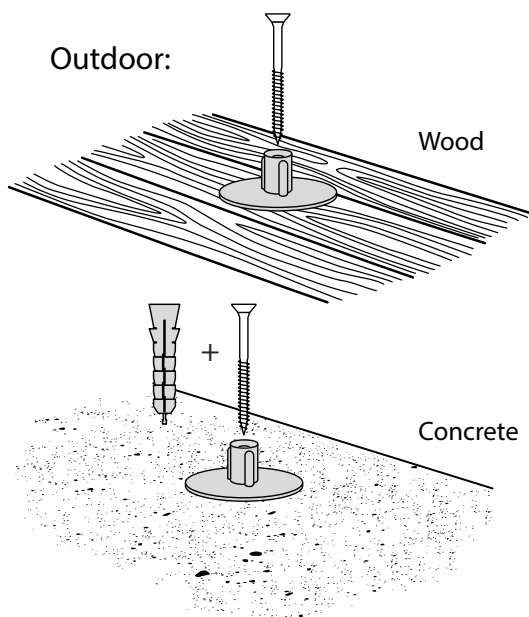

RAMP KIT 103

Height: 7,2 - 12,7 cm

Width: 100 cm

Depth: 75 cm

Included

Danish Design Pat. Pend. and produced
in Denmark by Excellent Systems A/S

HEIGHT ADJUSTMENT

Remove Ramp Adjuster from toplayer:

Heights:

PLACEMENT OF LOCKS

FASTENING WITH STOPPERS

FASTENING WITH MOUNTING PAD

Indoor:

Outdoor:

DISPOSAL

KIT and KIT parts: These products are made from PE (Polyethylen). For disposal after use we encourage you to make sure that the KIT is either returned to the point of purchase for collection and shipment back to Excellent (for regeneration), or sorted according to the recommendations in your local area.