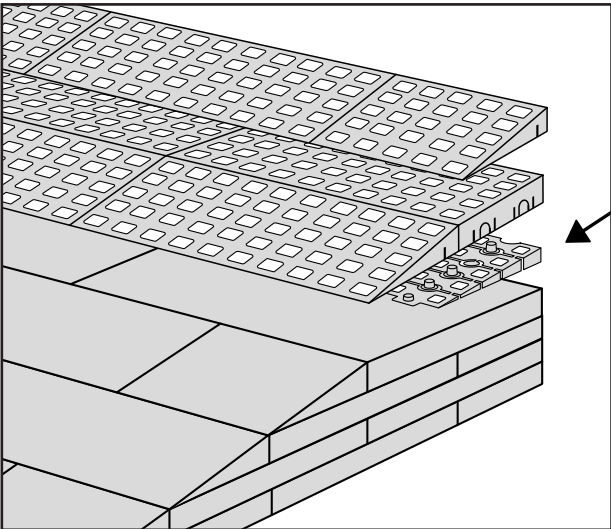

RAMP KIT 103

Height: 7,2 - 12,7 cm

Width: 100 cm

Depth: 75 cm

Included

Danish Design Pat. Pend. and produced
in Denmark by Excellent Systems A/S

HEIGHT ADJUSTMENT

Remove Ramp Adjuster from toplayer:

Heights:

PLACEMENT OF LOCKS

FASTENING WITH STOPPERS

FASTENING WITH MOUNTING PAD

Indoor:

Outdoor:

DISPOSAL

KIT and KIT parts: These products are made from PE (Polyethylen). For disposal after use we encourage you to make sure that the KIT is either returned to the point of purchase for collection and shipment back to Excellent (for regeneration), or sorted according to the recommendations in your local area.