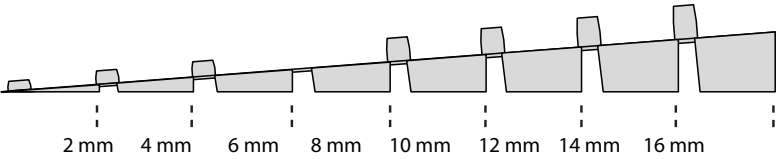

RAMP KIT 103

Height: 7,2 - 12,7 cm

Width: 100 cm

Depth: 75 cm

Included

Danish Design Pat. Pend. and produced
in Denmark by Excellent Systems A/S

HEIGHT ADJUSTMENT

Remove Ramp Adjuster from toplayer:

Heights:

PLACEMENT OF LOCKS

FASTENING WITH STOPPERS

FASTENING WITH MOUNTING PAD

Indoor:

Outdoor:

DISPOSAL

KIT and KIT parts: These products are made from PE (Polyethylen). For disposal after use we encourage you to make sure that the KIT is either returned to the point of purchase for collection and shipment back to Excellent (for regeneration), or sorted according to the recommendations in your local area.