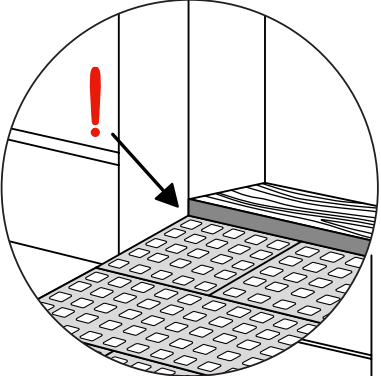

RAMP KIT 103

Height: 7,2 - 12,7 cm

Width: 100 cm

Depth: 75 cm

Included

Danish Design Pat. Pend. and produced
in Denmark by Excellent Systems A/S

HEIGHT ADJUSTMENT

Remove Ramp Adjuster from toplayer:

Heights:

PLACEMENT OF LOCKS

FASTENING WITH STOPPERS

FASTENING WITH MOUNTING PAD

Indoor:

Outdoor:

DISPOSAL

KIT and KIT parts: These products are made from PE (Polyethylen). For disposal after use we encourage you to make sure that the KIT is either returned to the point of purchase for collection and shipment back to Excellent (for regeneration), or sorted according to the recommendations in your local area.