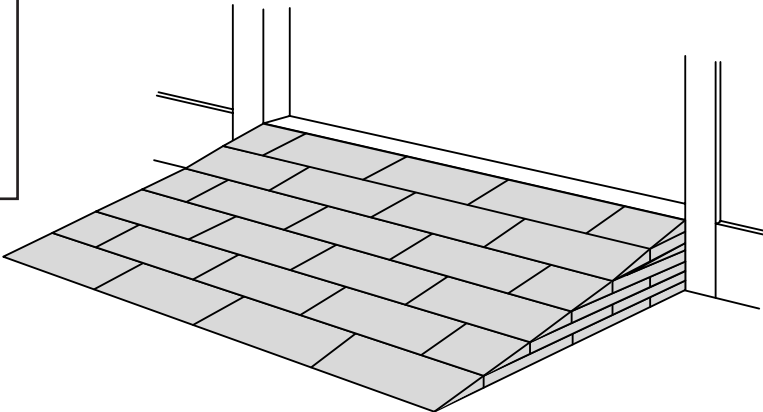

RAMP KIT 103

Height: 7,2 - 12,7 cm

Width: 100 cm

Depth: 75 cm

Included

Danish Design Pat. Pend. and produced
in Denmark by Excellent Systems A/S

HEIGHT ADJUSTMENT

Remove Ramp Adjuster from toplayer:

Heights:

PLACEMENT OF LOCKS

FASTENING WITH STOPPERS

FASTENING WITH MOUNTING PAD

Indoor:

Outdoor:

DISPOSAL

KIT and KIT parts: These products are made from PE (Polyethylen). For disposal after use we encourage you to make sure that the KIT is either returned to the point of purchase for collection and shipment back to Excellent (for regeneration), or sorted according to the recommendations in your local area.