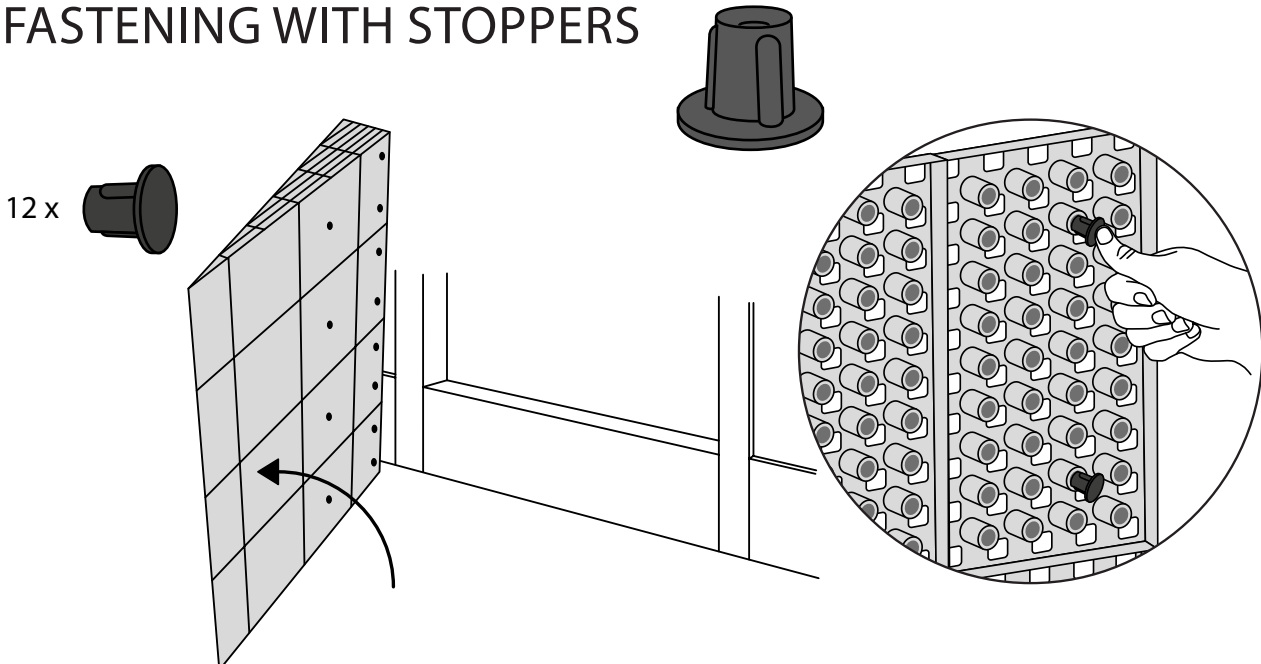

RAMP KIT 103

Height: 7,2 - 12,7 cm

Width: 100 cm

Depth: 75 cm

Included

Danish Design Pat. Pend. and produced
in Denmark by Excellent Systems A/S

HEIGHT ADJUSTMENT

Remove Ramp Adjuster from toplayer:

Heights:

PLACEMENT OF LOCKS

FASTENING WITH STOPPERS

FASTENING WITH MOUNTING PAD

Indoor:

Outdoor:

DISPOSAL

KIT and KIT parts: These products are made from PE (Polyethylen). For disposal after use we encourage you to make sure that the KIT is either returned to the point of purchase for collection and shipment back to Excellent (for regeneration), or sorted according to the recommendations in your local area.