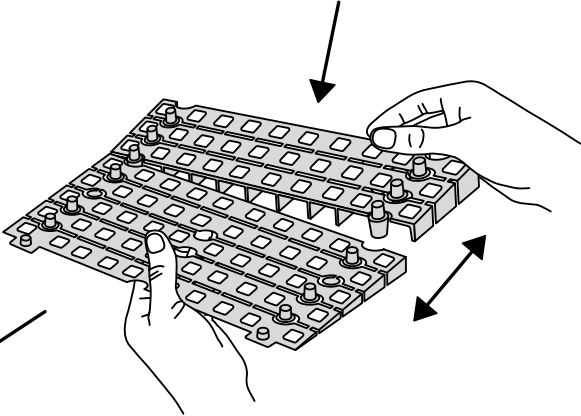

RAMP KIT 103

Height: 7,2 - 12,7 cm

Width: 100 cm

Depth: 75 cm

Included

Danish Design Pat. Pend. and produced
in Denmark by Excellent Systems A/S

HEIGHT ADJUSTMENT

Remove Ramp Adjuster from toplayer:

Heights:

PLACEMENT OF LOCKS

FASTENING WITH STOPPERS

FASTENING WITH MOUNTING PAD

Indoor:

Outdoor:

DISPOSAL

KIT and KIT parts: These products are made from PE (Polyethylen). For disposal after use we encourage you to make sure that the KIT is either returned to the point of purchase for collection and shipment back to Excellent (for regeneration), or sorted according to the recommendations in your local area.