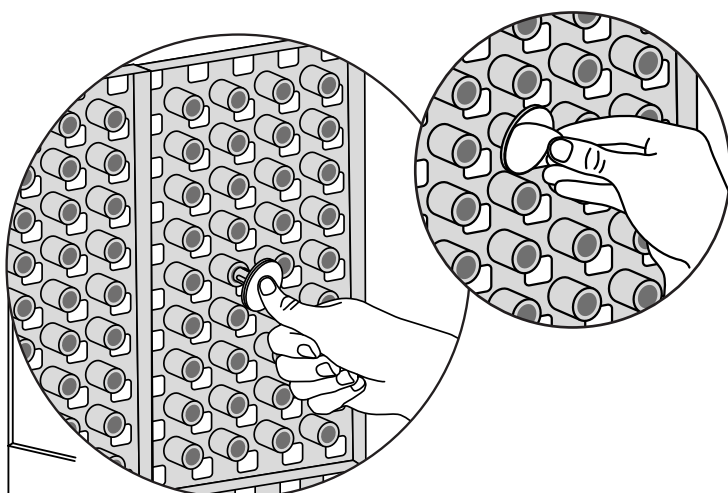

RAMP KIT 103

Height: 7,2 - 12,7 cm

Width: 100 cm

Depth: 75 cm

Included

Danish Design Pat. Pend. and produced
in Denmark by Excellent Systems A/S

HEIGHT ADJUSTMENT

Remove Ramp Adjuster from toplayer:

Heights:

PLACEMENT OF LOCKS

FASTENING WITH STOPPERS

FASTENING WITH MOUNTING PAD

Indoor:

Outdoor:

DISPOSAL

KIT and KIT parts: These products are made from PE (Polyethylen). For disposal after use we encourage you to make sure that the KIT is either returned to the point of purchase for collection and shipment back to Excellent (for regeneration), or sorted according to the recommendations in your local area.