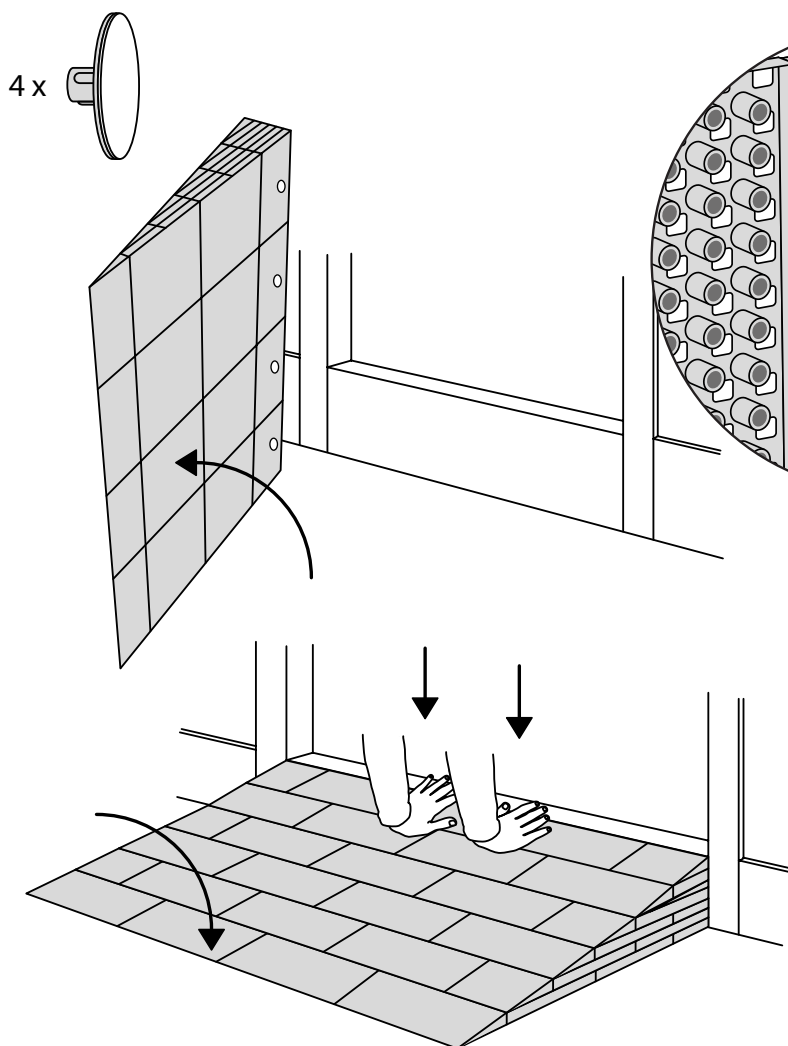

RAMP KIT 103

Height: 7,2 - 12,7 cm

Width: 100 cm

Depth: 75 cm

Included

Danish Design Pat. Pend. and produced
in Denmark by Excellent Systems A/S

HEIGHT ADJUSTMENT

Remove Ramp Adjuster from toplayer:

Heights:

PLACEMENT OF LOCKS

FASTENING WITH STOPPERS

FASTENING WITH MOUNTING PAD

Indoor:

Outdoor:

DISPOSAL

KIT and KIT parts: These products are made from PE (Polyethylen). For disposal after use we encourage you to make sure that the KIT is either returned to the point of purchase for collection and shipment back to Excellent (for regeneration), or sorted according to the recommendations in your local area.