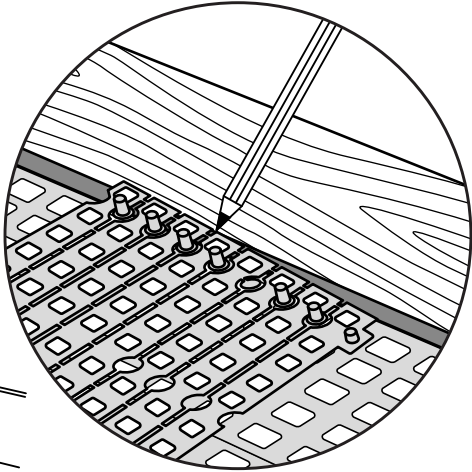

RAMP KIT 103

Height: 7,2 - 12,7 cm

Width: 100 cm

Depth: 75 cm

Included

Danish Design Pat. Pend. and produced
in Denmark by Excellent Systems A/S

HEIGHT ADJUSTMENT

Remove Ramp Adjuster from toplayer:

Heights:

PLACEMENT OF LOCKS

FASTENING WITH STOPPERS

FASTENING WITH MOUNTING PAD

Indoor:

Outdoor:

DISPOSAL

KIT and KIT parts: These products are made from PE (Polyethylen). For disposal after use we encourage you to make sure that the KIT is either returned to the point of purchase for collection and shipment back to Excellent (for regeneration), or sorted according to the recommendations in your local area.