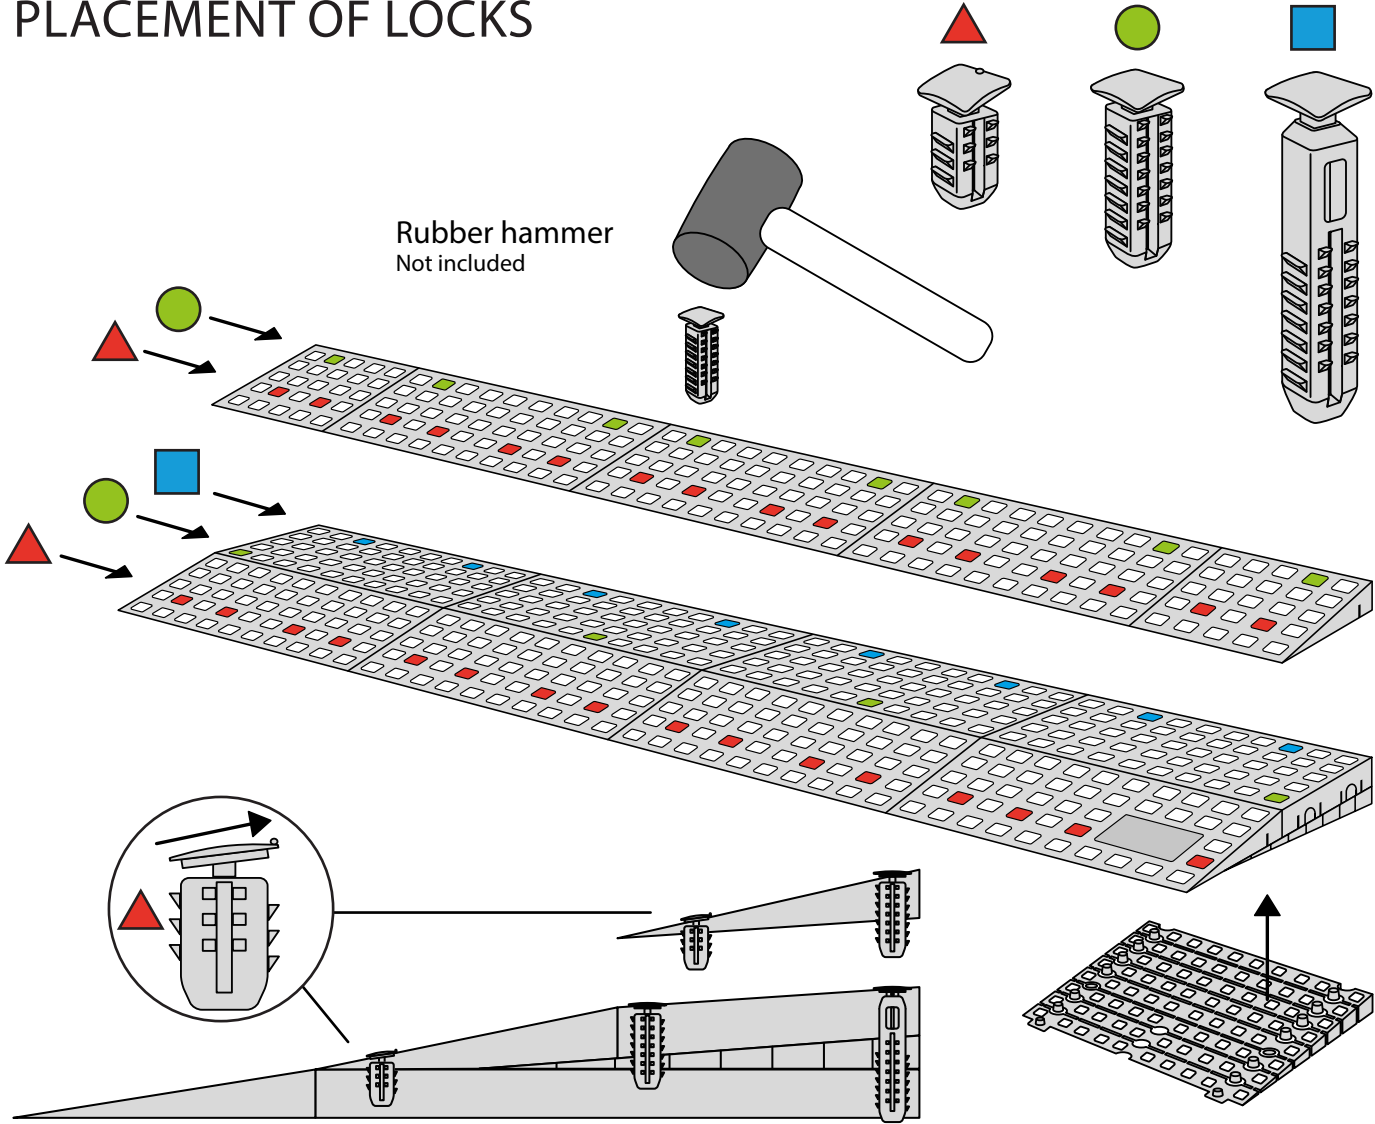

RAMP KIT 103

Height: 7,2 - 12,7 cm

Width: 100 cm

Depth: 75 cm

Included

Danish Design Pat. Pend. and produced
in Denmark by Excellent Systems A/S

HEIGHT ADJUSTMENT

Remove Ramp Adjuster from toplayer:

Heights:

PLACEMENT OF LOCKS

FASTENING WITH STOPPERS

FASTENING WITH MOUNTING PAD

Indoor:

Outdoor:

DISPOSAL

KIT and KIT parts: These products are made from PE (Polyethylen). For disposal after use we encourage you to make sure that the KIT is either returned to the point of purchase for collection and shipment back to Excellent (for regeneration), or sorted according to the recommendations in your local area.