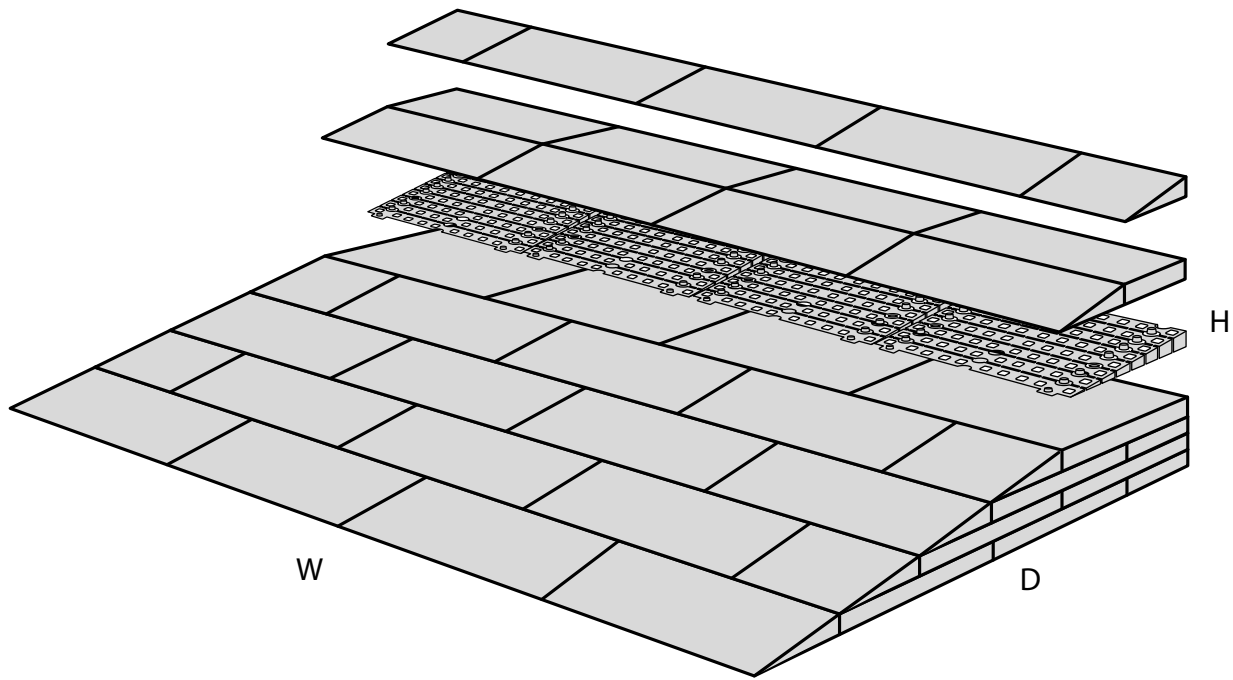

RAMP KIT 103

Height: 7,2 - 12,7 cm

Width: 100 cm

Depth: 75 cm

Included

Danish Design Pat. Pend. and produced
in Denmark by Excellent Systems A/S

HEIGHT ADJUSTMENT

Remove Ramp Adjuster from toplayer:

Heights:

PLACEMENT OF LOCKS

FASTENING WITH STOPPERS

FASTENING WITH MOUNTING PAD

Indoor:

Outdoor:

DISPOSAL

KIT and KIT parts: These products are made from PE (Polyethylen). For disposal after use we encourage you to make sure that the KIT is either returned to the point of purchase for collection and shipment back to Excellent (for regeneration), or sorted according to the recommendations in your local area.