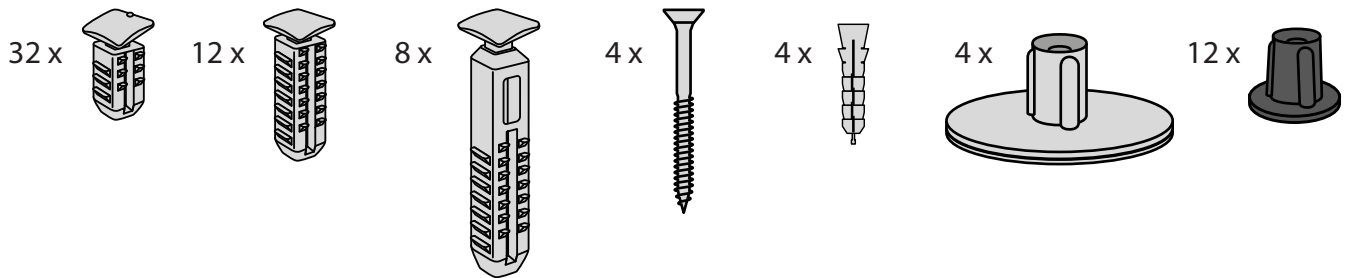

RAMP KIT 103

Height: 7,2 - 12,7 cm

Width: 100 cm

Depth: 75 cm

Included

Danish Design Pat. Pend. and produced
in Denmark by Excellent Systems A/S

HEIGHT ADJUSTMENT

Remove Ramp Adjuster from toplayer:

Heights:

PLACEMENT OF LOCKS

FASTENING WITH STOPPERS

FASTENING WITH MOUNTING PAD

Indoor:

Outdoor:

DISPOSAL

KIT and KIT parts: These products are made from PE (Polyethylen). For disposal after use we encourage you to make sure that the KIT is either returned to the point of purchase for collection and shipment back to Excellent (for regeneration), or sorted according to the recommendations in your local area.