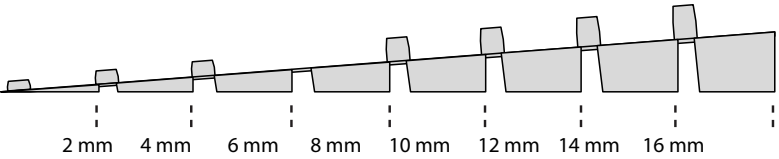

RAMP KIT 103S

Height: 7,2 - 12,7 cm
Width: 100 cm
Depth: 75 cm

Included

Danish Design Pat. Pend. and produced
in Denmark by Excellent Systems A/S

HEIGHT ADJUSTMENT

Remove Ramp Adjuster from toplayer:

Heights: