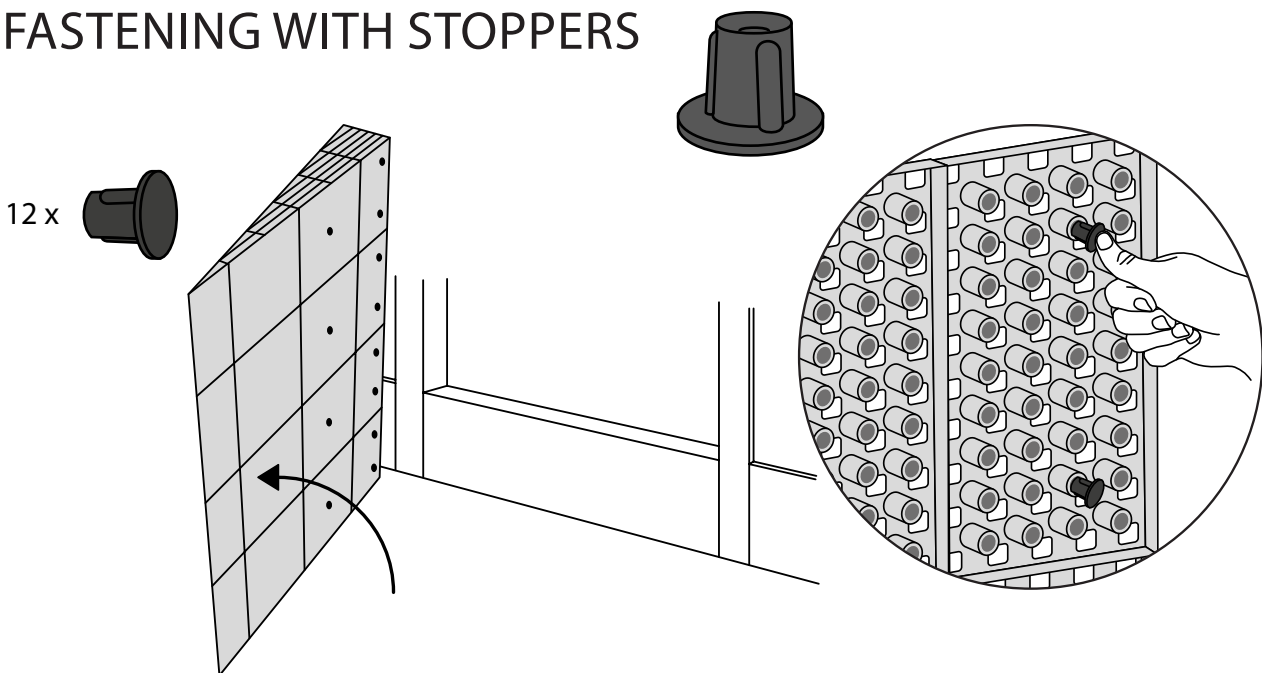

RAMP KIT 103S

Height: 7,2 - 12,7 cm
Width: 100 cm
Depth: 75 cm

Included

Danish Design Pat. Pend. and produced
in Denmark by Excellent Systems A/S

HEIGHT ADJUSTMENT

Remove Ramp Adjuster from toplayer:

Heights:

PLACEMENT OF LOCKS

FASTENING WITH STOPPERS

FASTENING WITH MOUNTING PAD

Indoor:

Outdoor:

DISPOSAL

KIT and KIT parts: These products are made from PE (Polyethylen). For disposal after use we encourage you to make sure that the KIT is either returned to the point of purchase for collection and shipment back to Excellent (for regeneration), or sorted according to the recommendations in your local area.