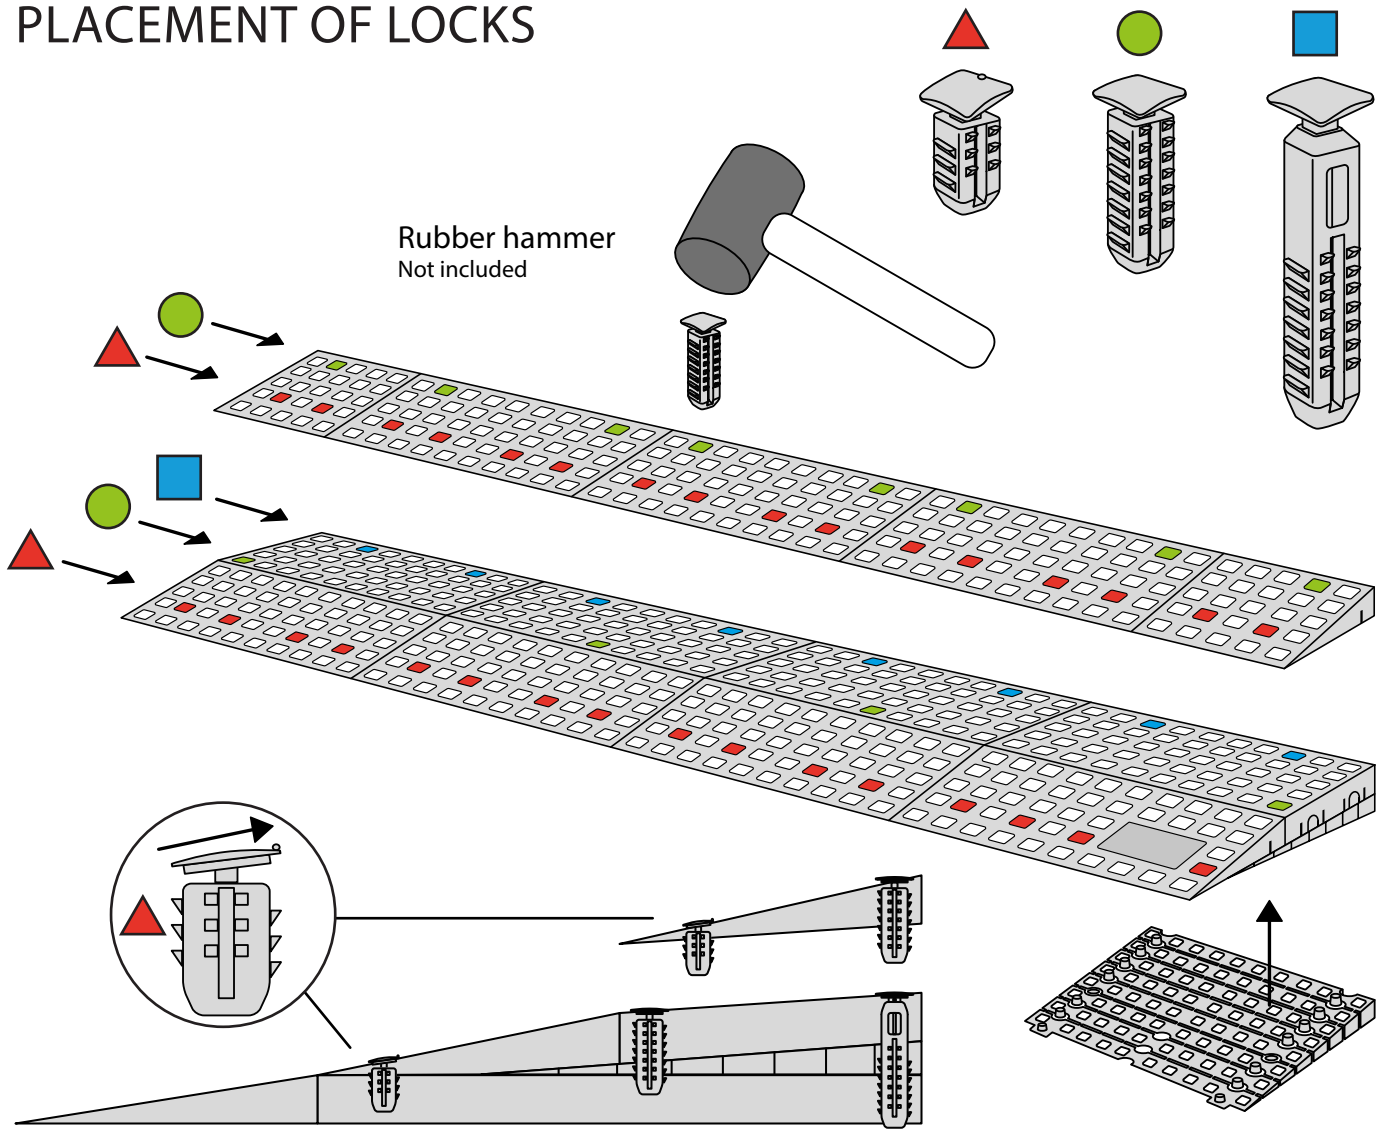

RAMP KIT 103S

Height: 7,2 - 12,7 cm
Width: 100 cm
Depth: 75 cm

Included

Danish Design Pat. Pend. and produced
in Denmark by Excellent Systems A/S

HEIGHT ADJUSTMENT

Remove Ramp Adjuster from toplayer:

Heights:

PLACEMENT OF LOCKS

FASTENING WITH STOPPERS

FASTENING WITH MOUNTING PAD

Indoor:

Outdoor:

DISPOSAL

KIT and KIT parts: These products are made from PE (Polyethylen). For disposal after use we encourage you to make sure that the KIT is either returned to the point of purchase for collection and shipment back to Excellent (for regeneration), or sorted according to the recommendations in your local area.