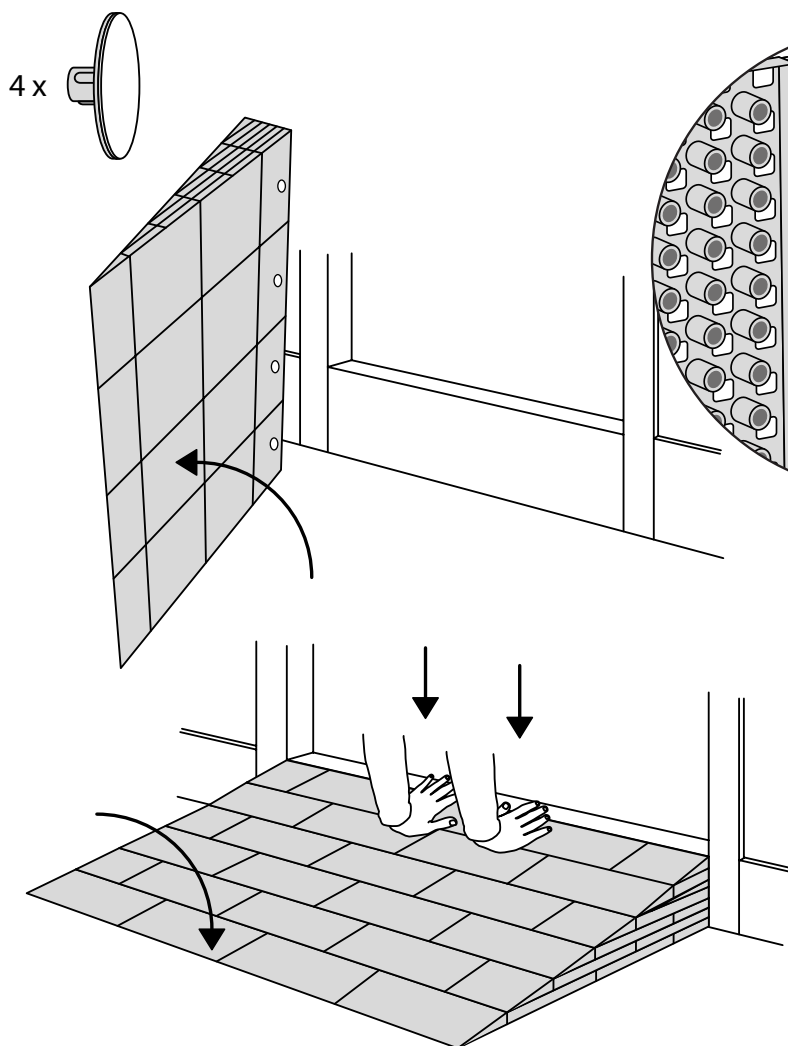

RAMP KIT 103S

Height: 7,2 - 12,7 cm
Width: 100 cm
Depth: 75 cm

Included

Danish Design Pat. Pend. and produced
in Denmark by Excellent Systems A/S

HEIGHT ADJUSTMENT

Remove Ramp Adjuster from toplayer:

Heights:

PLACEMENT OF LOCKS

FASTENING WITH STOPPERS

FASTENING WITH MOUNTING PAD

Indoor:

Outdoor:

DISPOSAL

KIT and KIT parts: These products are made from PE (Polyethylen). For disposal after use we encourage you to make sure that the KIT is either returned to the point of purchase for collection and shipment back to Excellent (for regeneration), or sorted according to the recommendations in your local area.