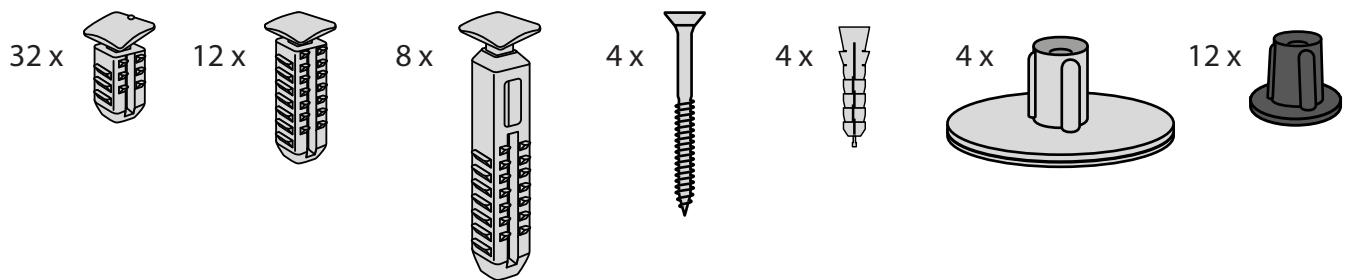

RAMP KIT 103S

Height: 7,2 - 12,7 cm
Width: 100 cm
Depth: 75 cm

Included

Danish Design Pat. Pend. and produced
in Denmark by Excellent Systems A/S

HEIGHT ADJUSTMENT

Remove Ramp Adjuster from toplayer:

Heights:

PLACEMENT OF LOCKS

FASTENING WITH STOPPERS

FASTENING WITH MOUNTING PAD

Indoor:

Outdoor:

DISPOSAL

KIT and KIT parts: These products are made from PE (Polyethylen). For disposal after use we encourage you to make sure that the KIT is either returned to the point of purchase for collection and shipment back to Excellent (for regeneration), or sorted according to the recommendations in your local area.