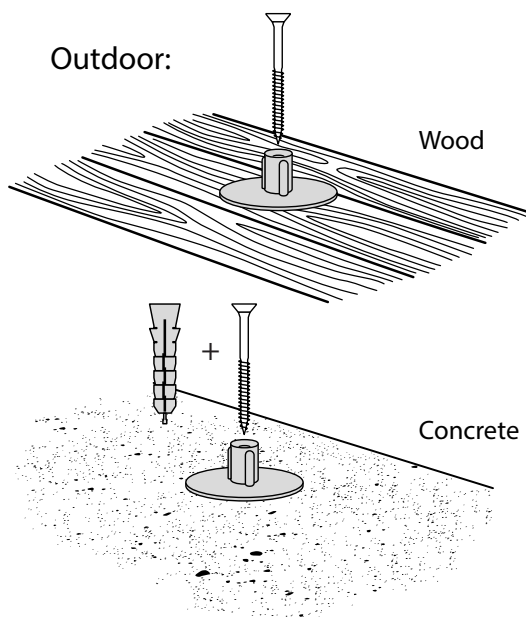

RAMP KIT 103S

Height: 7,2 - 12,7 cm
Width: 100 cm
Depth: 75 cm

Included

Danish Design Pat. Pend. and produced
in Denmark by Excellent Systems A/S

HEIGHT ADJUSTMENT

Remove Ramp Adjuster from toplayer:

Heights:

PLACEMENT OF LOCKS

FASTENING WITH STOPPERS

FASTENING WITH MOUNTING PAD

Indoor:

Outdoor:

DISPOSAL

KIT and KIT parts: These products are made from PE (Polyethylen). For disposal after use we encourage you to make sure that the KIT is either returned to the point of purchase for collection and shipment back to Excellent (for regeneration), or sorted according to the recommendations in your local area.