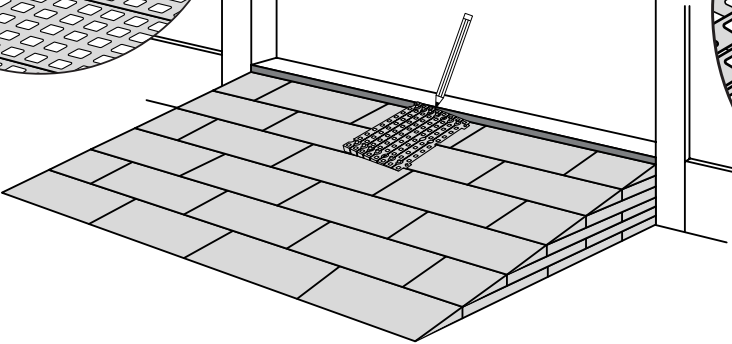

RAMP KIT 103S

Height: 7,2 - 12,7 cm
Width: 100 cm
Depth: 75 cm

Included

Danish Design Pat. Pend. and produced
in Denmark by Excellent Systems A/S

HEIGHT ADJUSTMENT

Remove Ramp Adjuster from toplayer:

Heights:

PLACEMENT OF LOCKS

FASTENING WITH STOPPERS

FASTENING WITH MOUNTING PAD

Indoor:

Outdoor:

DISPOSAL

KIT and KIT parts: These products are made from PE (Polyethylen). For disposal after use we encourage you to make sure that the KIT is either returned to the point of purchase for collection and shipment back to Excellent (for regeneration), or sorted according to the recommendations in your local area.