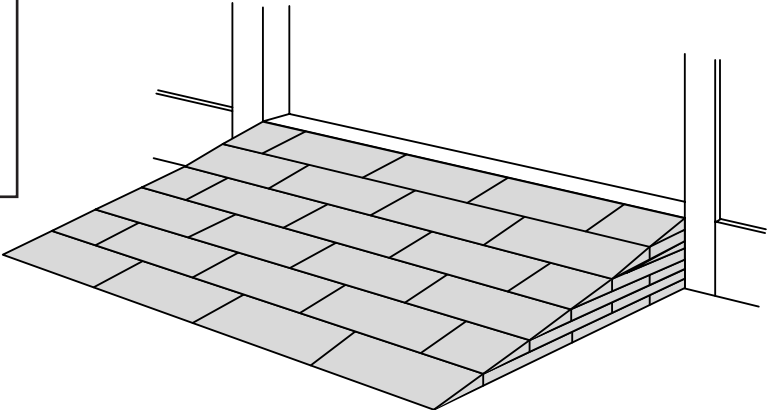

RAMP KIT 103S

Height: 7,2 - 12,7 cm
Width: 100 cm
Depth: 75 cm

Included

Danish Design Pat. Pend. and produced
in Denmark by Excellent Systems A/S

HEIGHT ADJUSTMENT

Remove Ramp Adjuster from toplayer:

Heights:

PLACEMENT OF LOCKS

FASTENING WITH STOPPERS

FASTENING WITH MOUNTING PAD

Indoor:

Outdoor:

DISPOSAL

KIT and KIT parts: These products are made from PE (Polyethylen). For disposal after use we encourage you to make sure that the KIT is either returned to the point of purchase for collection and shipment back to Excellent (for regeneration), or sorted according to the recommendations in your local area.