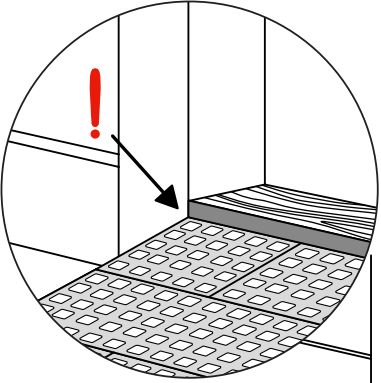

RAMP KIT 103S

Height: 7,2 - 12,7 cm
Width: 100 cm
Depth: 75 cm

Included

Danish Design Pat. Pend. and produced
in Denmark by Excellent Systems A/S

HEIGHT ADJUSTMENT

Remove Ramp Adjuster from toplayer:

Heights:

PLACEMENT OF LOCKS

FASTENING WITH STOPPERS

FASTENING WITH MOUNTING PAD

Indoor:

Outdoor:

DISPOSAL

KIT and KIT parts: These products are made from PE (Polyethylen). For disposal after use we encourage you to make sure that the KIT is either returned to the point of purchase for collection and shipment back to Excellent (for regeneration), or sorted according to the recommendations in your local area.