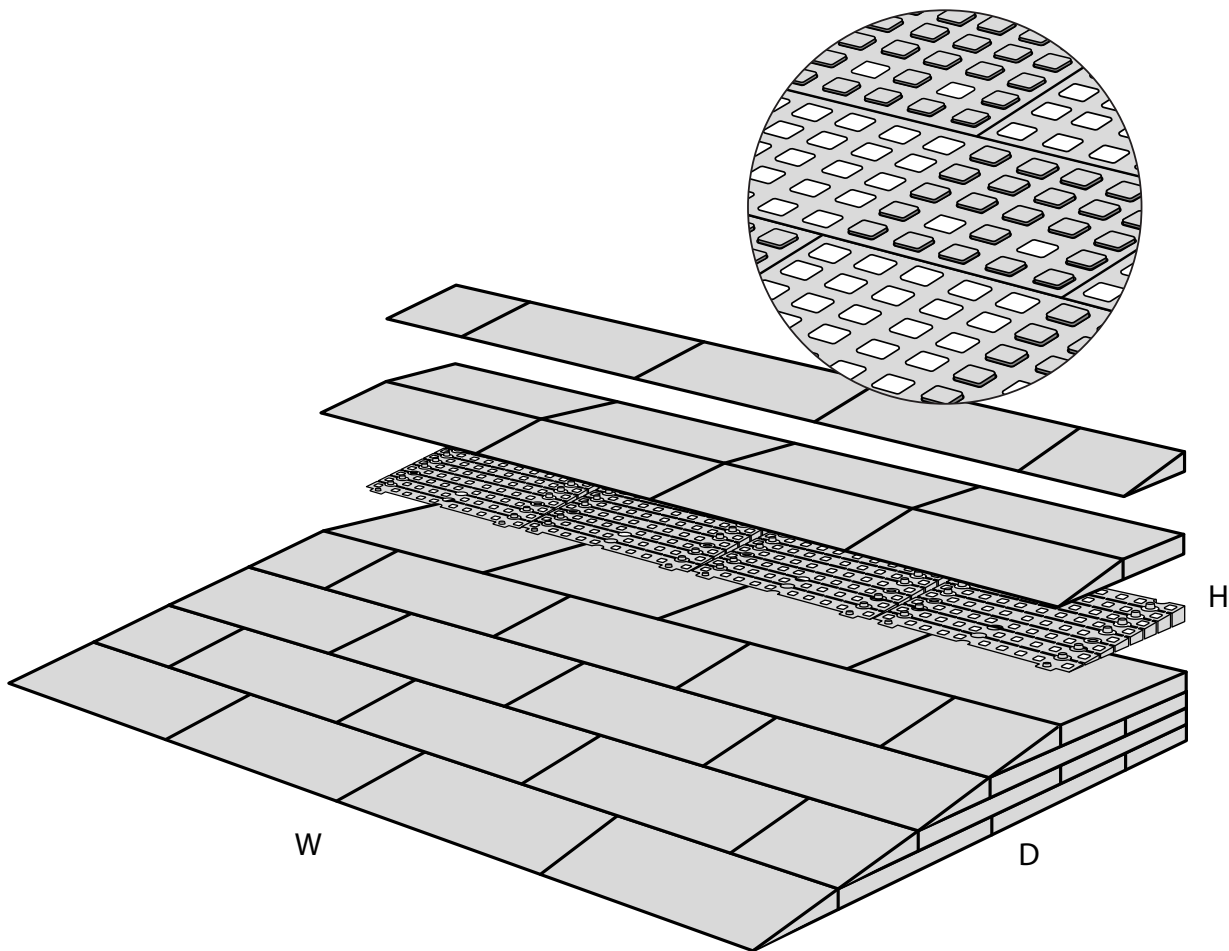

RAMP KIT 103S

Height: 7,2 - 12,7 cm
Width: 100 cm
Depth: 75 cm

Included

Danish Design Pat. Pend. and produced
in Denmark by Excellent Systems A/S

HEIGHT ADJUSTMENT

Remove Ramp Adjuster from toplayer:

Heights:

PLACEMENT OF LOCKS

FASTENING WITH STOPPERS

FASTENING WITH MOUNTING PAD

Indoor:

Outdoor:

DISPOSAL

KIT and KIT parts: These products are made from PE (Polyethylen). For disposal after use we encourage you to make sure that the KIT is either returned to the point of purchase for collection and shipment back to Excellent (for regeneration), or sorted according to the recommendations in your local area.