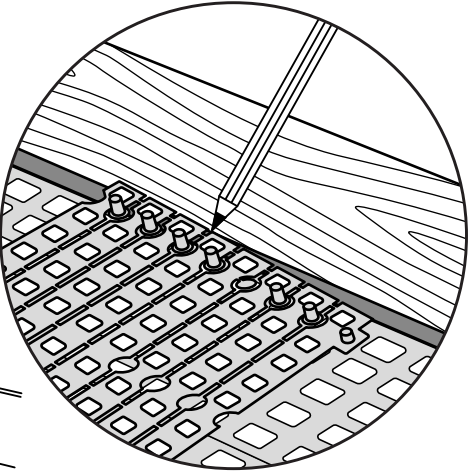

RAMP KIT 103S

Height: 7,2 - 12,7 cm
Width: 100 cm
Depth: 75 cm

Included

Danish Design Pat. Pend. and produced
in Denmark by Excellent Systems A/S

HEIGHT ADJUSTMENT

Remove Ramp Adjuster from toplayer:

Heights:

PLACEMENT OF LOCKS

FASTENING WITH STOPPERS

FASTENING WITH MOUNTING PAD

Indoor:

Outdoor:

DISPOSAL

KIT and KIT parts: These products are made from PE (Polyethylen). For disposal after use we encourage you to make sure that the KIT is either returned to the point of purchase for collection and shipment back to Excellent (for regeneration), or sorted according to the recommendations in your local area.