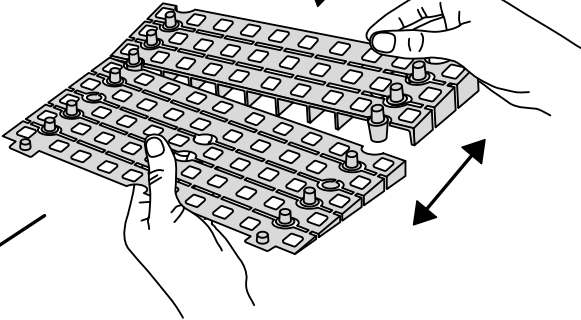

RAMP KIT 103S

Height: 7,2 - 12,7 cm
Width: 100 cm
Depth: 75 cm

Included

Danish Design Pat. Pend. and produced
in Denmark by Excellent Systems A/S

HEIGHT ADJUSTMENT

Remove Ramp Adjuster from toplayer:

Heights:

PLACEMENT OF LOCKS

FASTENING WITH STOPPERS

FASTENING WITH MOUNTING PAD

Indoor:

Outdoor:

DISPOSAL

KIT and KIT parts: These products are made from PE (Polyethylen). For disposal after use we encourage you to make sure that the KIT is either returned to the point of purchase for collection and shipment back to Excellent (for regeneration), or sorted according to the recommendations in your local area.