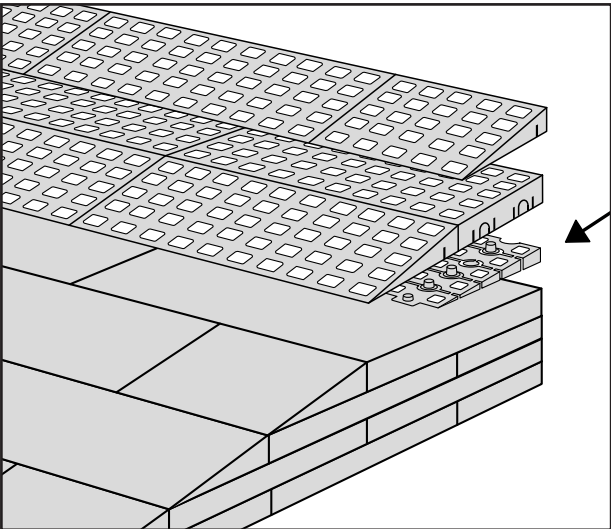

RAMP KIT 103S

Height: 7,2 - 12,7 cm
Width: 100 cm
Depth: 75 cm

Included

Danish Design Pat. Pend. and produced
in Denmark by Excellent Systems A/S

HEIGHT ADJUSTMENT

Remove Ramp Adjuster from toplayer:

Heights:

PLACEMENT OF LOCKS

FASTENING WITH STOPPERS

FASTENING WITH MOUNTING PAD

Indoor:

Outdoor:

DISPOSAL

KIT and KIT parts: These products are made from PE (Polyethylen). For disposal after use we encourage you to make sure that the KIT is either returned to the point of purchase for collection and shipment back to Excellent (for regeneration), or sorted according to the recommendations in your local area.