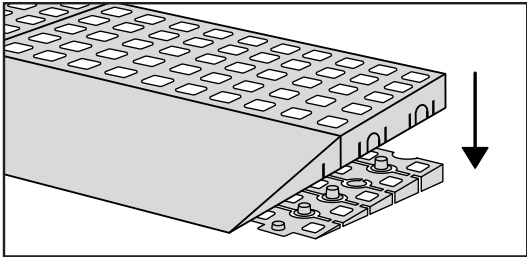

HEIGHT ADJUSTMENT

Remove Ramp Adjuster from toplayer: