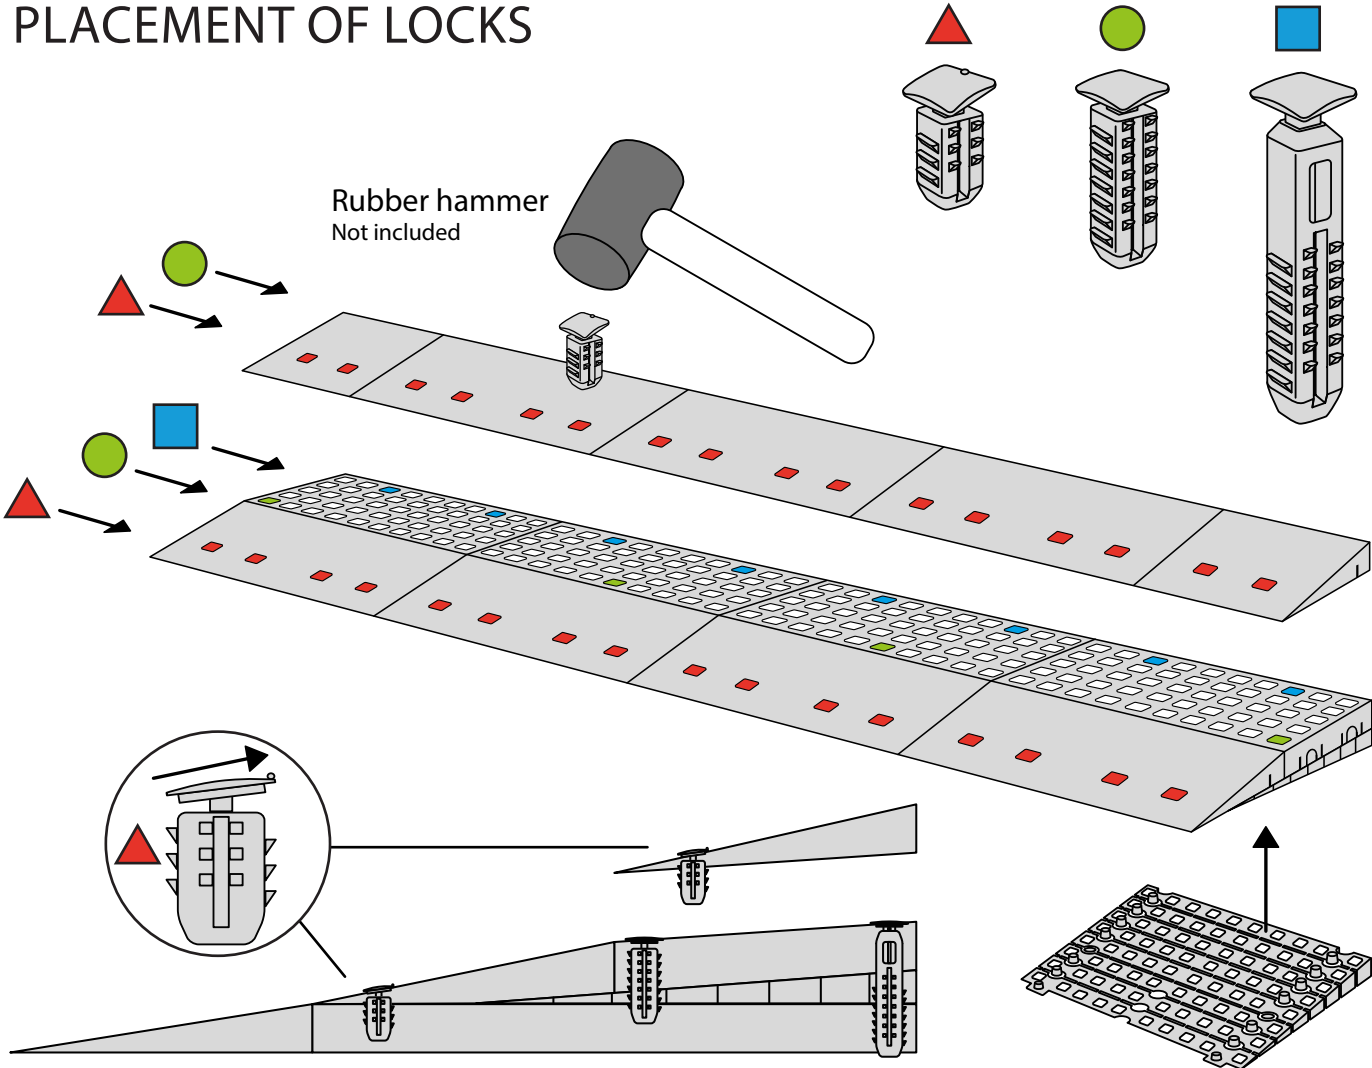

# RAMP KIT 104N

Height: 10,8 - 16,3 cm  
Width: 100 cm  
Depth: 100 cm

## Included

# HEIGHT ADJUSTMENT

Remove Ramp Adjuster from toplayer:

Heights:

# PLACEMENT OF LOCKS