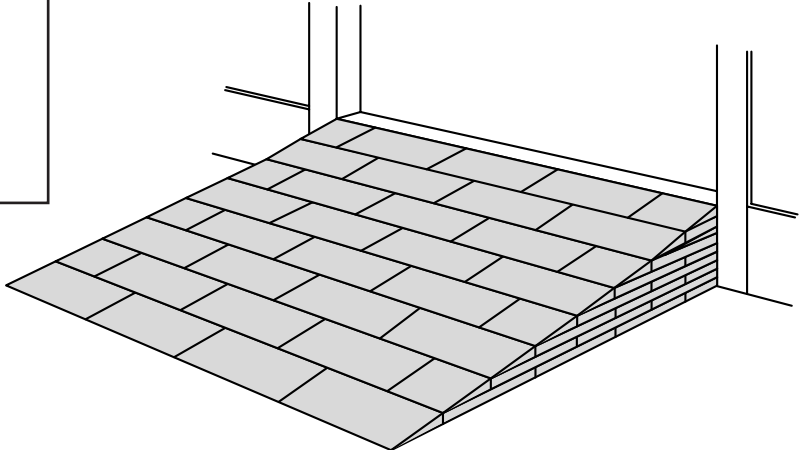

# RAMP KIT 104N

Height: 10,8 - 16,3 cm  
Width: 100 cm  
Depth: 100 cm

## Included

# HEIGHT ADJUSTMENT

Remove Ramp Adjuster from toplayer:

Heights: