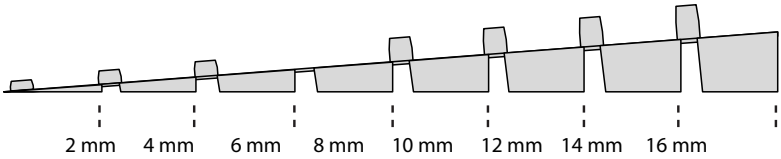

HEIGHT ADJUSTMENT

Remove Ramp Adjuster from toplayer:

Heights: