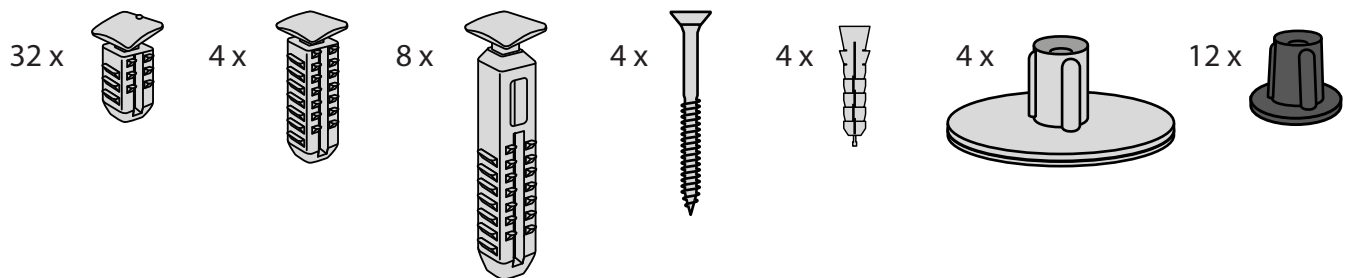

RAMP KIT 104N

Height: 10,8 - 16,3 cm
Width: 100 cm
Depth: 100 cm

Included