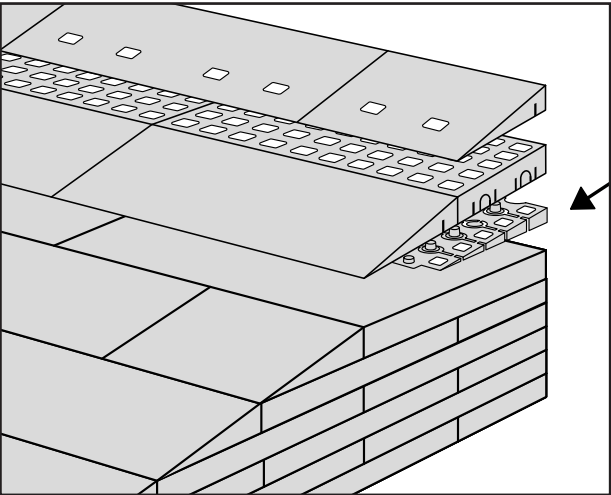

# RAMP KIT 104N

Height: 10,8 - 16,3 cm  
Width: 100 cm  
Depth: 100 cm

## Included

# HEIGHT ADJUSTMENT

Remove Ramp Adjuster from toplayer:

Heights: