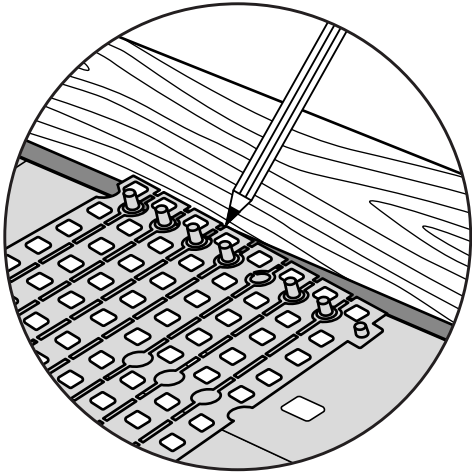

# RAMP KIT 104N

Height: 10,8 - 16,3 cm  
Width: 100 cm  
Depth: 100 cm

## Included

# HEIGHT ADJUSTMENT

Remove Ramp Adjuster from toplayer:

Heights: