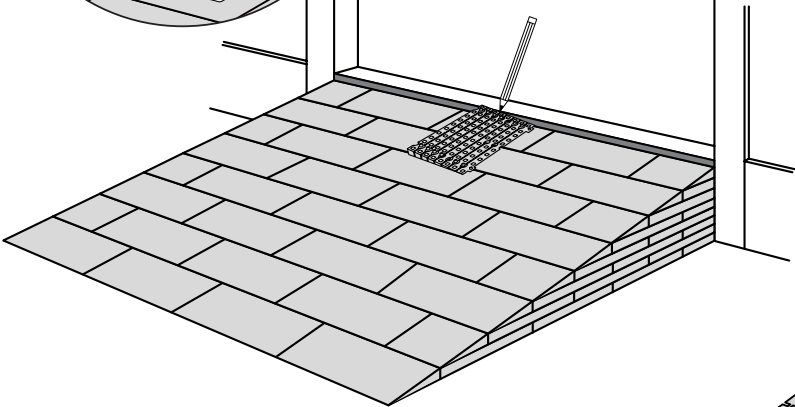

# RAMP KIT 104N

Height: 10,8 - 16,3 cm  
Width: 100 cm  
Depth: 100 cm

## Included

# HEIGHT ADJUSTMENT

Remove Ramp Adjuster from toplayer:

Heights: