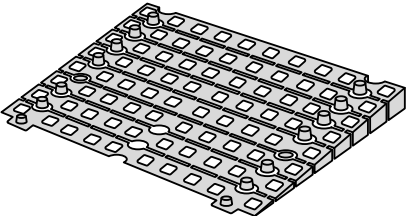

# RAMP KIT 104N

Height: 10,8 - 16,3 cm  
Width: 100 cm  
Depth: 100 cm

## Included

# HEIGHT ADJUSTMENT

Remove Ramp Adjuster from toplayer:

Heights: