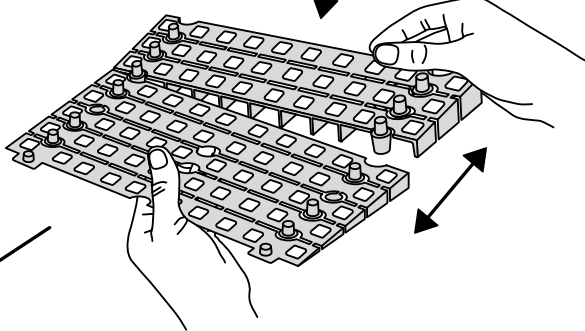

# RAMP KIT 104N

Height: 10,8 - 16,3 cm  
Width: 100 cm  
Depth: 100 cm

## Included

# HEIGHT ADJUSTMENT

Remove Ramp Adjuster from toplayer:

Heights: