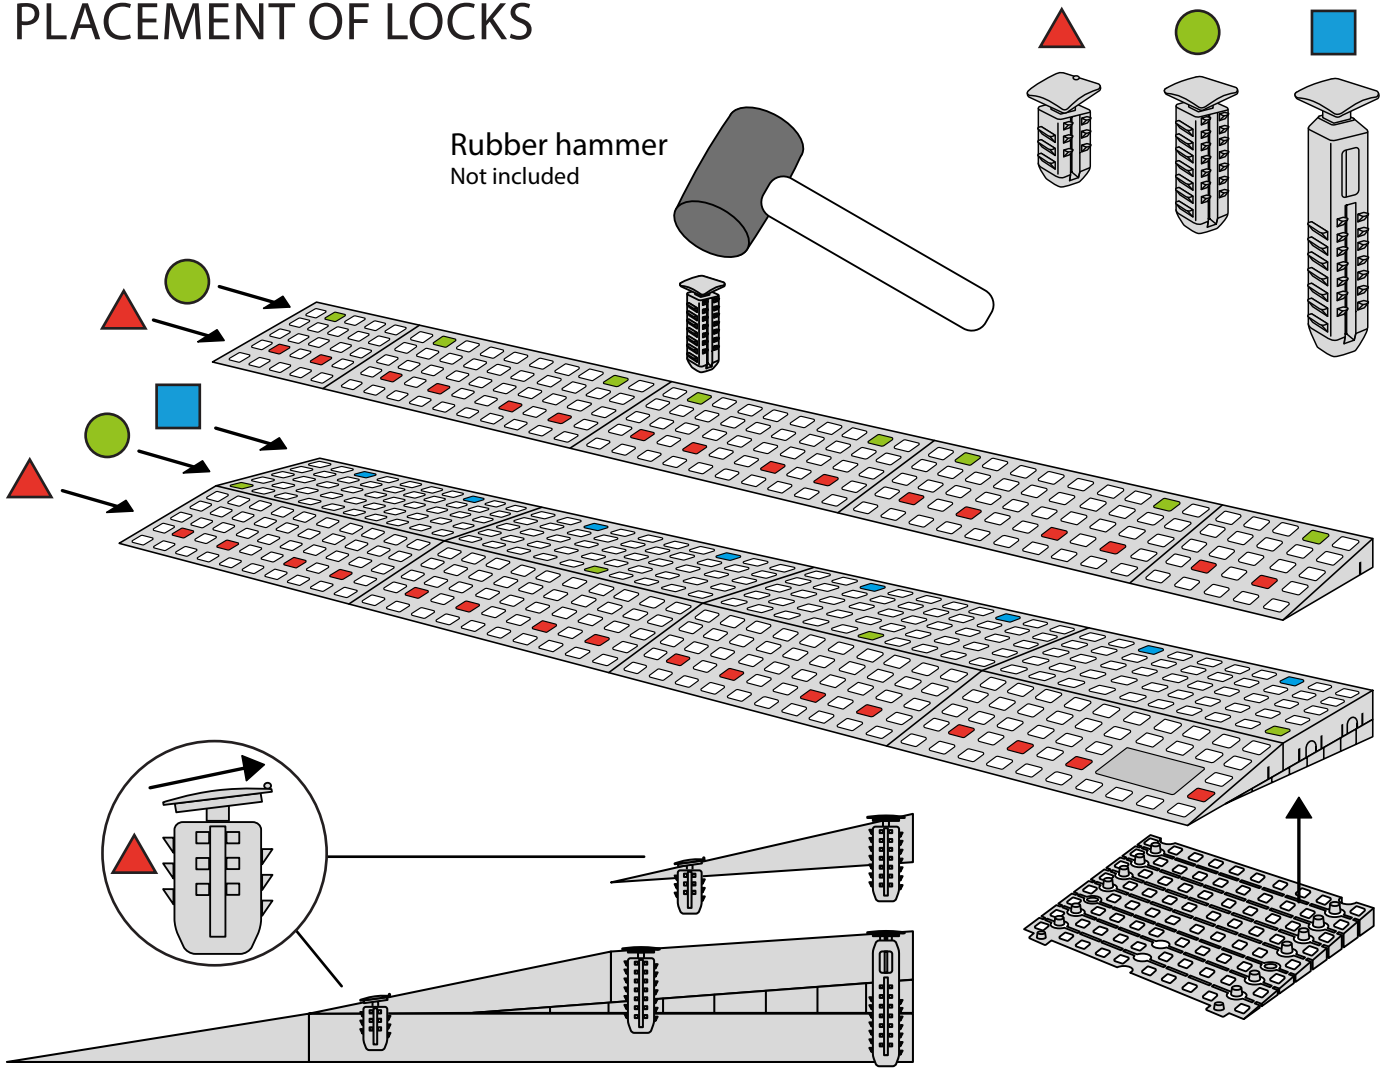

RAMP KIT 105

Height: 14,4 - 19,9 cm

Width: 100 cm

Depth: 125 cm

Included

Danish Design Pat. Pend. and produced in Denmark by Excellent Systems A/S

HEIGHT ADJUSTMENT

Remove Ramp Adjuster from toplayer:

Heights:

PLACEMENT OF LOCKS

FASTENING WITH STOPPERS

FASTENING WITH MOUNTING PADS

Indoor:

Outdoor:

DISPOSAL

KIT and KIT parts: These products are made from PE (Polyethylen). For disposal after use we encourage you to make sure that the KIT is either returned to the point of purchase for collection and shipment back to Excellent (for regeneration), or sorted according to the recommendations in your local area.