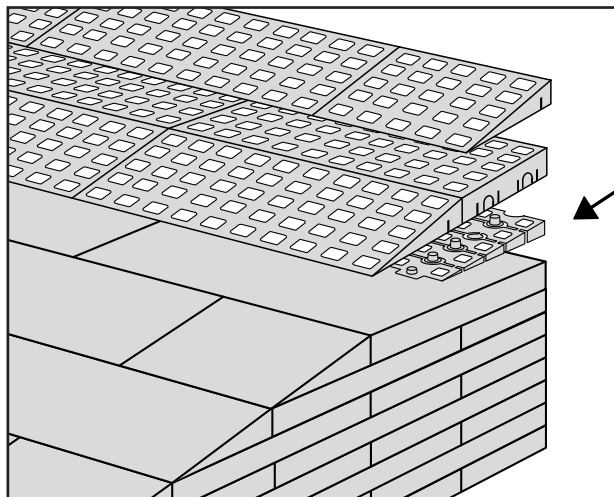

RAMP KIT 105

Height: 14,4 - 19,9 cm

Width: 100 cm

Depth: 125 cm

Included

Danish Design Pat. Pend. and produced in Denmark by Excellent Systems A/S

HEIGHT ADJUSTMENT

Remove Ramp Adjuster from toplayer:

Heights:

PLACEMENT OF LOCKS

FASTENING WITH STOPPERS

FASTENING WITH MOUNTING PADS

Indoor:

Outdoor:

DISPOSAL

KIT and KIT parts: These products are made from PE (Polyethylen). For disposal after use we encourage you to make sure that the KIT is either returned to the point of purchase for collection and shipment back to Excellent (for regeneration), or sorted according to the recommendations in your local area.