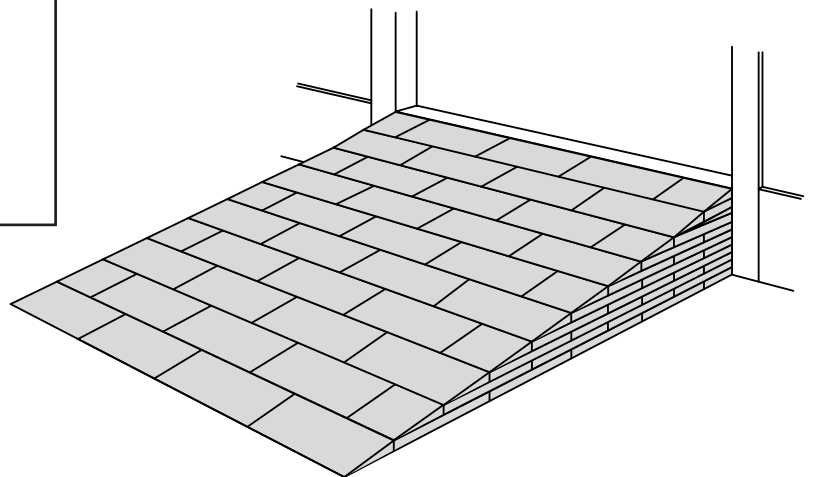

RAMP KIT 105

Height: 14,4 - 19,9 cm

Width: 100 cm

Depth: 125 cm

Included

Danish Design Pat. Pend. and produced in Denmark by Excellent Systems A/S

HEIGHT ADJUSTMENT

Remove Ramp Adjuster from toplayer:

Heights:

PLACEMENT OF LOCKS

FASTENING WITH STOPPERS

FASTENING WITH MOUNTING PADS

Indoor:

Outdoor:

DISPOSAL

KIT and KIT parts: These products are made from PE (Polyethylen). For disposal after use we encourage you to make sure that the KIT is either returned to the point of purchase for collection and shipment back to Excellent (for regeneration), or sorted according to the recommendations in your local area.