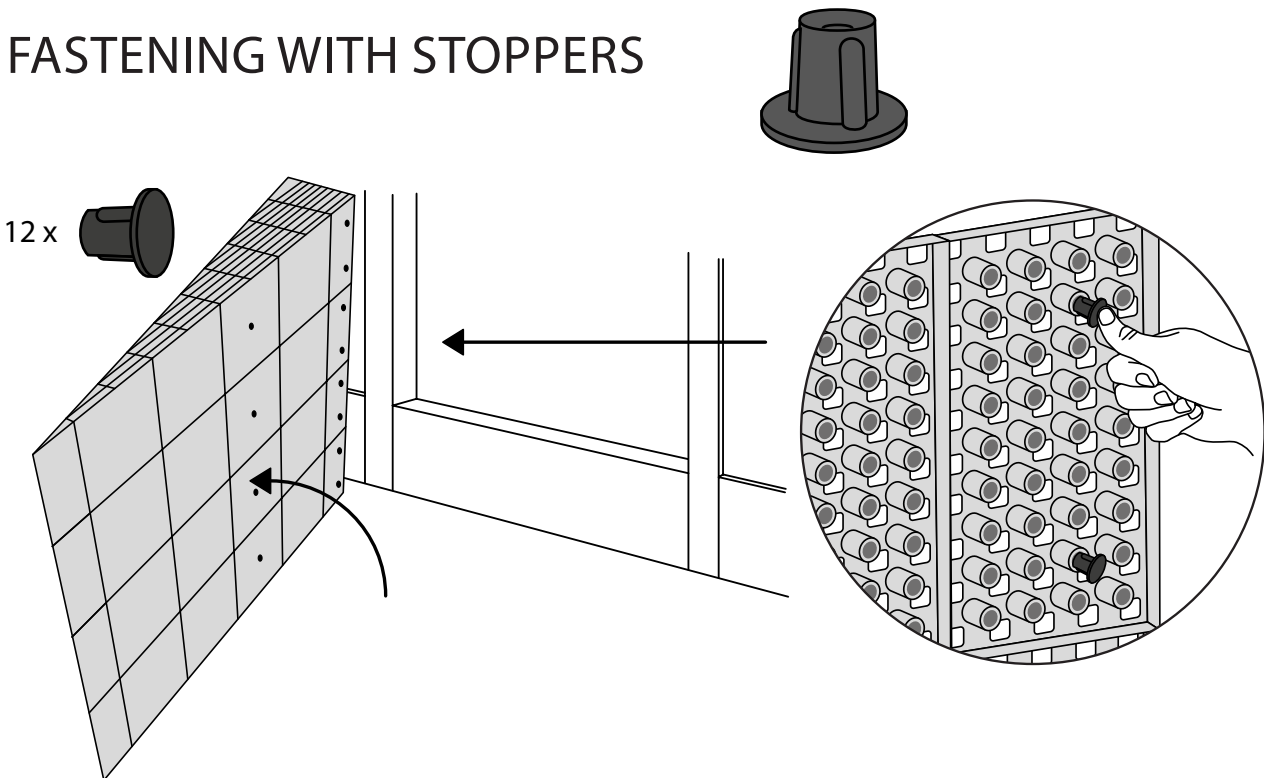

RAMP KIT 105

Height: 14,4 - 19,9 cm

Width: 100 cm

Depth: 125 cm

Included

Danish Design Pat. Pend. and produced in Denmark by Excellent Systems A/S

HEIGHT ADJUSTMENT

Remove Ramp Adjuster from toplayer:

Heights:

PLACEMENT OF LOCKS

FASTENING WITH STOPPERS

FASTENING WITH MOUNTING PADS

Indoor:

Outdoor:

DISPOSAL

KIT and KIT parts: These products are made from PE (Polyethylen). For disposal after use we encourage you to make sure that the KIT is either returned to the point of purchase for collection and shipment back to Excellent (for regeneration), or sorted according to the recommendations in your local area.