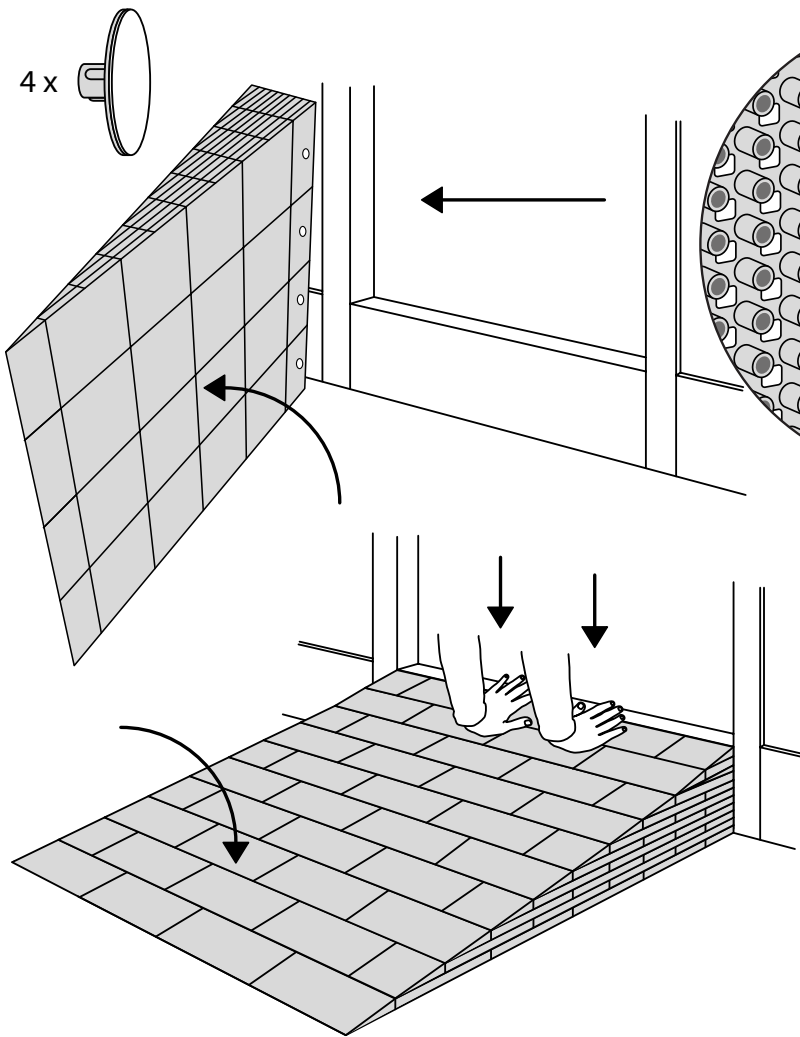

RAMP KIT 105

Height: 14,4 - 19,9 cm

Width: 100 cm

Depth: 125 cm

Included

Danish Design Pat. Pend. and produced in Denmark by Excellent Systems A/S

HEIGHT ADJUSTMENT

Remove Ramp Adjuster from toplayer:

Heights:

PLACEMENT OF LOCKS

FASTENING WITH STOPPERS

FASTENING WITH MOUNTING PADS

Indoor:

Outdoor:

DISPOSAL

KIT and KIT parts: These products are made from PE (Polyethylen). For disposal after use we encourage you to make sure that the KIT is either returned to the point of purchase for collection and shipment back to Excellent (for regeneration), or sorted according to the recommendations in your local area.