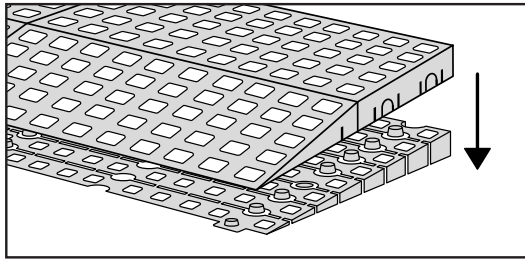

RAMP KIT 105

Height: 14,4 - 19,9 cm

Width: 100 cm

Depth: 125 cm

Included

Danish Design Pat. Pend. and produced in Denmark by Excellent Systems A/S

HEIGHT ADJUSTMENT

Remove Ramp Adjuster from toplayer:

Heights:

PLACEMENT OF LOCKS

FASTENING WITH STOPPERS

FASTENING WITH MOUNTING PADS

Indoor:

Outdoor:

DISPOSAL

KIT and KIT parts: These products are made from PE (Polyethylen). For disposal after use we encourage you to make sure that the KIT is either returned to the point of purchase for collection and shipment back to Excellent (for regeneration), or sorted according to the recommendations in your local area.