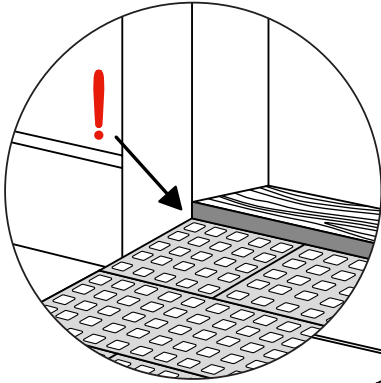

RAMP KIT 105

Height: 14,4 - 19,9 cm

Width: 100 cm

Depth: 125 cm

Included

Danish Design Pat. Pend. and produced in Denmark by Excellent Systems A/S

HEIGHT ADJUSTMENT

Remove Ramp Adjuster from toplayer:

Heights:

PLACEMENT OF LOCKS

FASTENING WITH STOPPERS

FASTENING WITH MOUNTING PADS

Indoor:

Outdoor:

DISPOSAL

KIT and KIT parts: These products are made from PE (Polyethylen). For disposal after use we encourage you to make sure that the KIT is either returned to the point of purchase for collection and shipment back to Excellent (for regeneration), or sorted according to the recommendations in your local area.