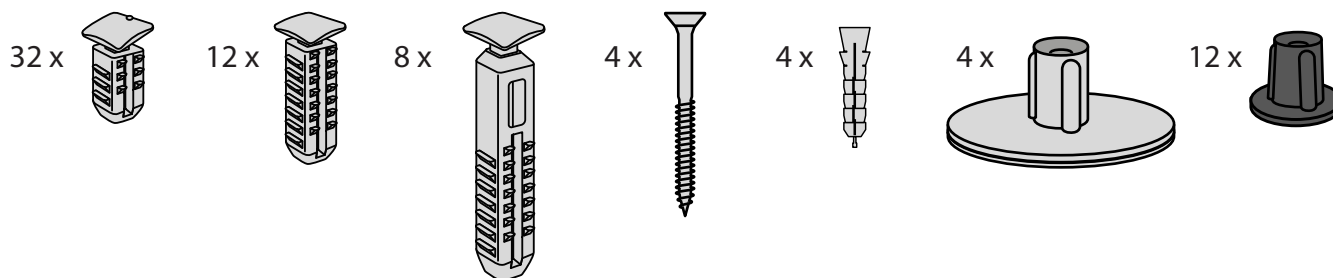

RAMP KIT 105

Height: 14,4 - 19,9 cm

Width: 100 cm

Depth: 125 cm

Included

Danish Design Pat. Pend. and produced in Denmark by Excellent Systems A/S

HEIGHT ADJUSTMENT

Remove Ramp Adjuster from toplayer:

Heights:

PLACEMENT OF LOCKS

FASTENING WITH STOPPERS

FASTENING WITH MOUNTING PADS

Indoor:

Outdoor:

DISPOSAL

KIT and KIT parts: These products are made from PE (Polyethylen). For disposal after use we encourage you to make sure that the KIT is either returned to the point of purchase for collection and shipment back to Excellent (for regeneration), or sorted according to the recommendations in your local area.