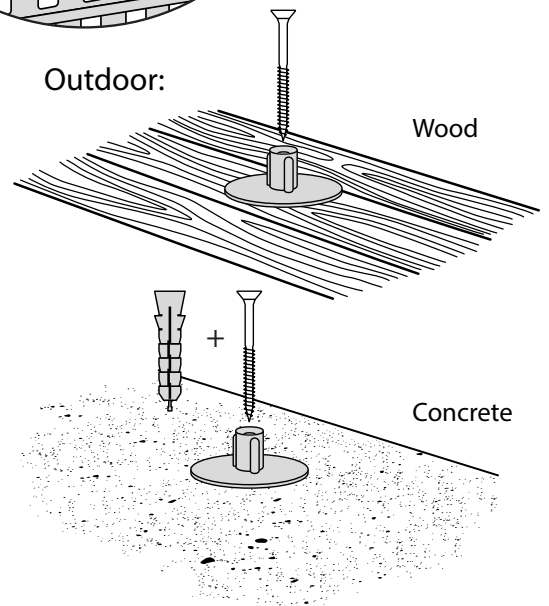

RAMP KIT 105

Height: 14,4 - 19,9 cm

Width: 100 cm

Depth: 125 cm

Included

Danish Design Pat. Pend. and produced in Denmark by Excellent Systems A/S

HEIGHT ADJUSTMENT

Remove Ramp Adjuster from toplayer:

Heights:

PLACEMENT OF LOCKS

FASTENING WITH STOPPERS

FASTENING WITH MOUNTING PADS

Indoor:

Outdoor:

DISPOSAL

KIT and KIT parts: These products are made from PE (Polyethylen). For disposal after use we encourage you to make sure that the KIT is either returned to the point of purchase for collection and shipment back to Excellent (for regeneration), or sorted according to the recommendations in your local area.