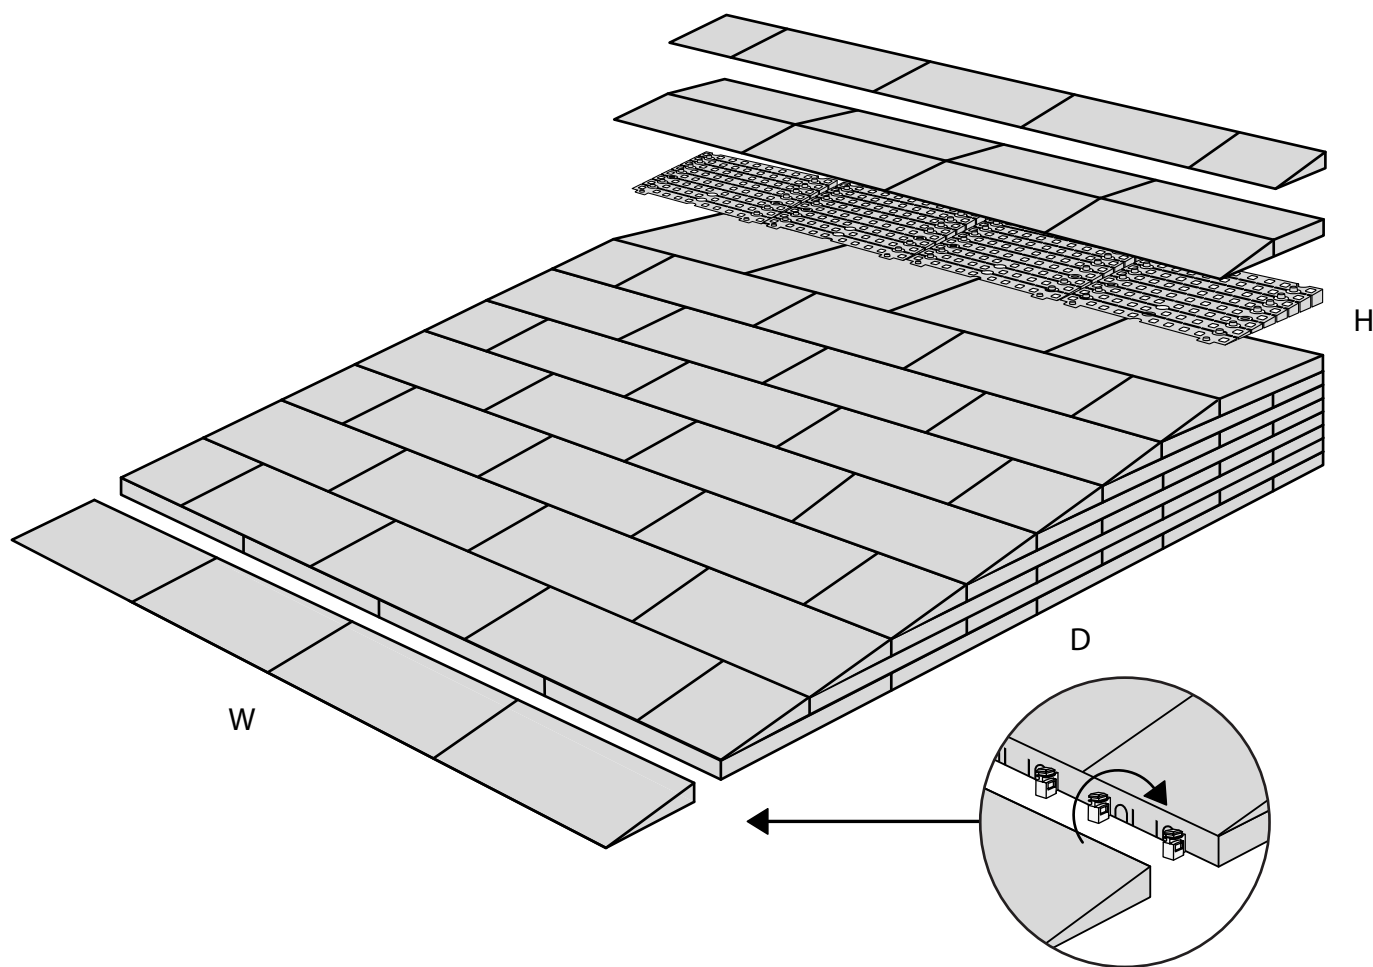

RAMP KIT 105

Height: 14,4 - 19,9 cm

Width: 100 cm

Depth: 125 cm

Included

Danish Design Pat. Pend. and produced in Denmark by Excellent Systems A/S

HEIGHT ADJUSTMENT

Remove Ramp Adjuster from toplayer:

Heights:

PLACEMENT OF LOCKS

FASTENING WITH STOPPERS

FASTENING WITH MOUNTING PADS

Indoor:

Outdoor:

DISPOSAL

KIT and KIT parts: These products are made from PE (Polyethylen). For disposal after use we encourage you to make sure that the KIT is either returned to the point of purchase for collection and shipment back to Excellent (for regeneration), or sorted according to the recommendations in your local area.