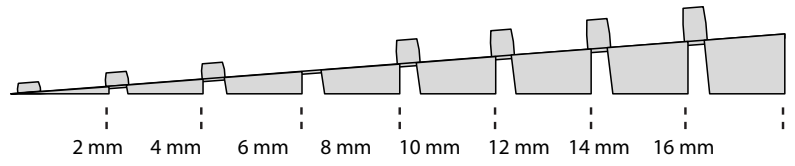

HEIGHT ADJUSTMENT

Remove Ramp Adjuster from toplayer:

Heights: