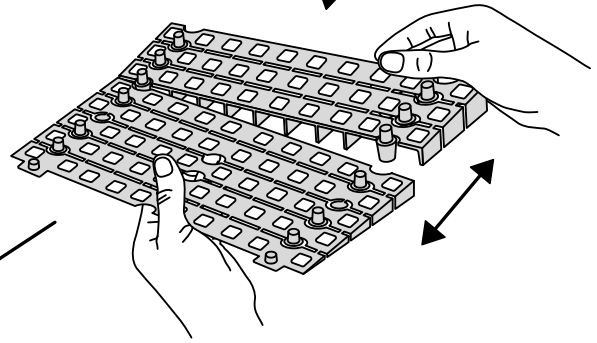

RAMP KIT 105

Height: 14,4 - 19,9 cm

Width: 100 cm

Depth: 125 cm

Included

Danish Design Pat. Pend. and produced in Denmark by Excellent Systems A/S

HEIGHT ADJUSTMENT

Remove Ramp Adjuster from toplayer:

Heights:

PLACEMENT OF LOCKS

FASTENING WITH STOPPERS

FASTENING WITH MOUNTING PADS

Indoor:

Outdoor:

DISPOSAL

KIT and KIT parts: These products are made from PE (Polyethylen). For disposal after use we encourage you to make sure that the KIT is either returned to the point of purchase for collection and shipment back to Excellent (for regeneration), or sorted according to the recommendations in your local area.