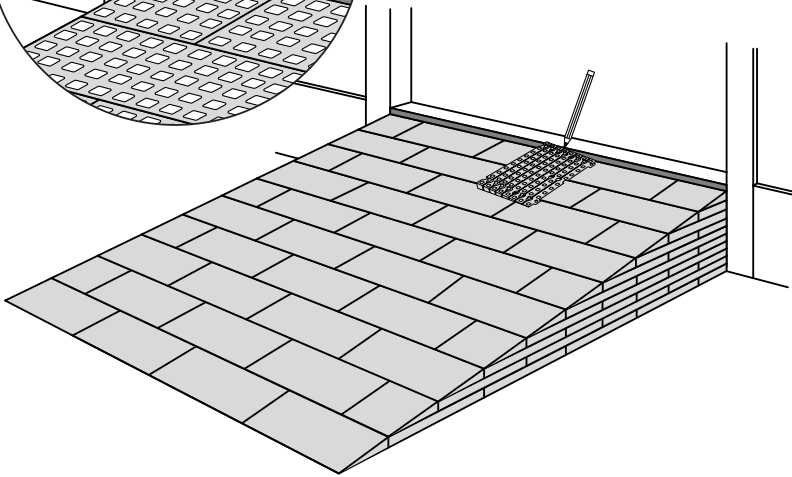

RAMP KIT 105

Height: 14,4 - 19,9 cm

Width: 100 cm

Depth: 125 cm

Included

Danish Design Pat. Pend. and produced in Denmark by Excellent Systems A/S

HEIGHT ADJUSTMENT

Remove Ramp Adjuster from toplayer:

Heights:

PLACEMENT OF LOCKS

FASTENING WITH STOPPERS

FASTENING WITH MOUNTING PADS

Indoor:

Outdoor:

DISPOSAL

KIT and KIT parts: These products are made from PE (Polyethylen). For disposal after use we encourage you to make sure that the KIT is either returned to the point of purchase for collection and shipment back to Excellent (for regeneration), or sorted according to the recommendations in your local area.