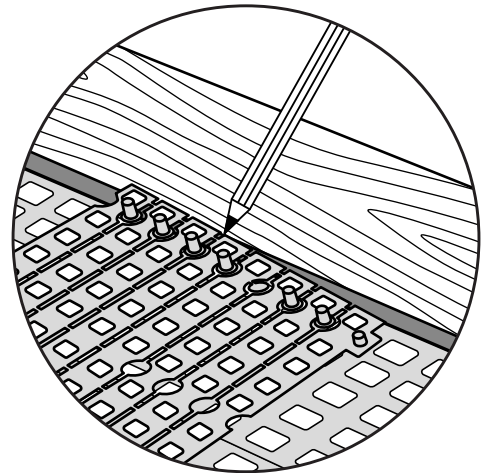

RAMP KIT 105

Height: 14,4 - 19,9 cm

Width: 100 cm

Depth: 125 cm

Included

Danish Design Pat. Pend. and produced in Denmark by Excellent Systems A/S

HEIGHT ADJUSTMENT

Remove Ramp Adjuster from toplayer:

Heights:

PLACEMENT OF LOCKS

FASTENING WITH STOPPERS

FASTENING WITH MOUNTING PADS

Indoor:

Outdoor:

DISPOSAL

KIT and KIT parts: These products are made from PE (Polyethylen). For disposal after use we encourage you to make sure that the KIT is either returned to the point of purchase for collection and shipment back to Excellent (for regeneration), or sorted according to the recommendations in your local area.