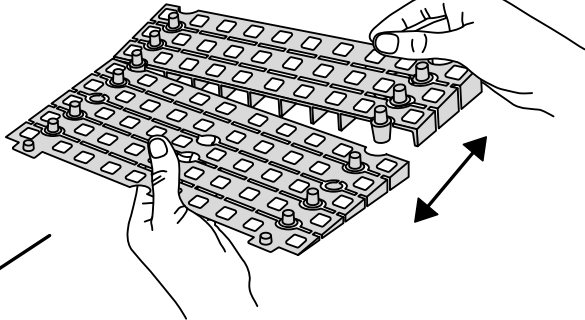

# RAMP KIT 104S

Height: 10,8 - 16,3 cm  
Width: 100 cm  
Depth: 100 cm

## Included

# HEIGHT ADJUSTMENT

Remove Ramp Adjuster from toplayer:

Heights: