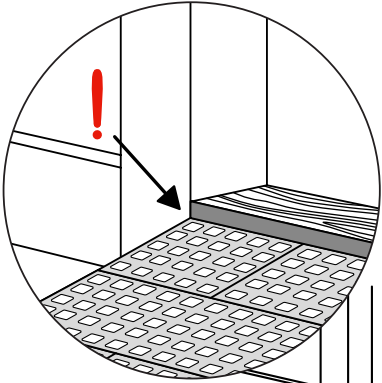

# RAMP KIT 104S

Height: 10,8 - 16,3 cm  
Width: 100 cm  
Depth: 100 cm

# HEIGHT ADJUSTMENT

Remove Ramp Adjuster from toplayer:

Heights: