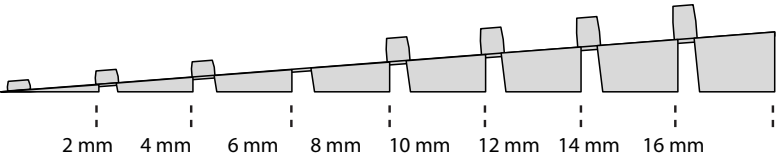

HEIGHT ADJUSTMENT

Remove Ramp Adjuster from toplayer:

Heights: