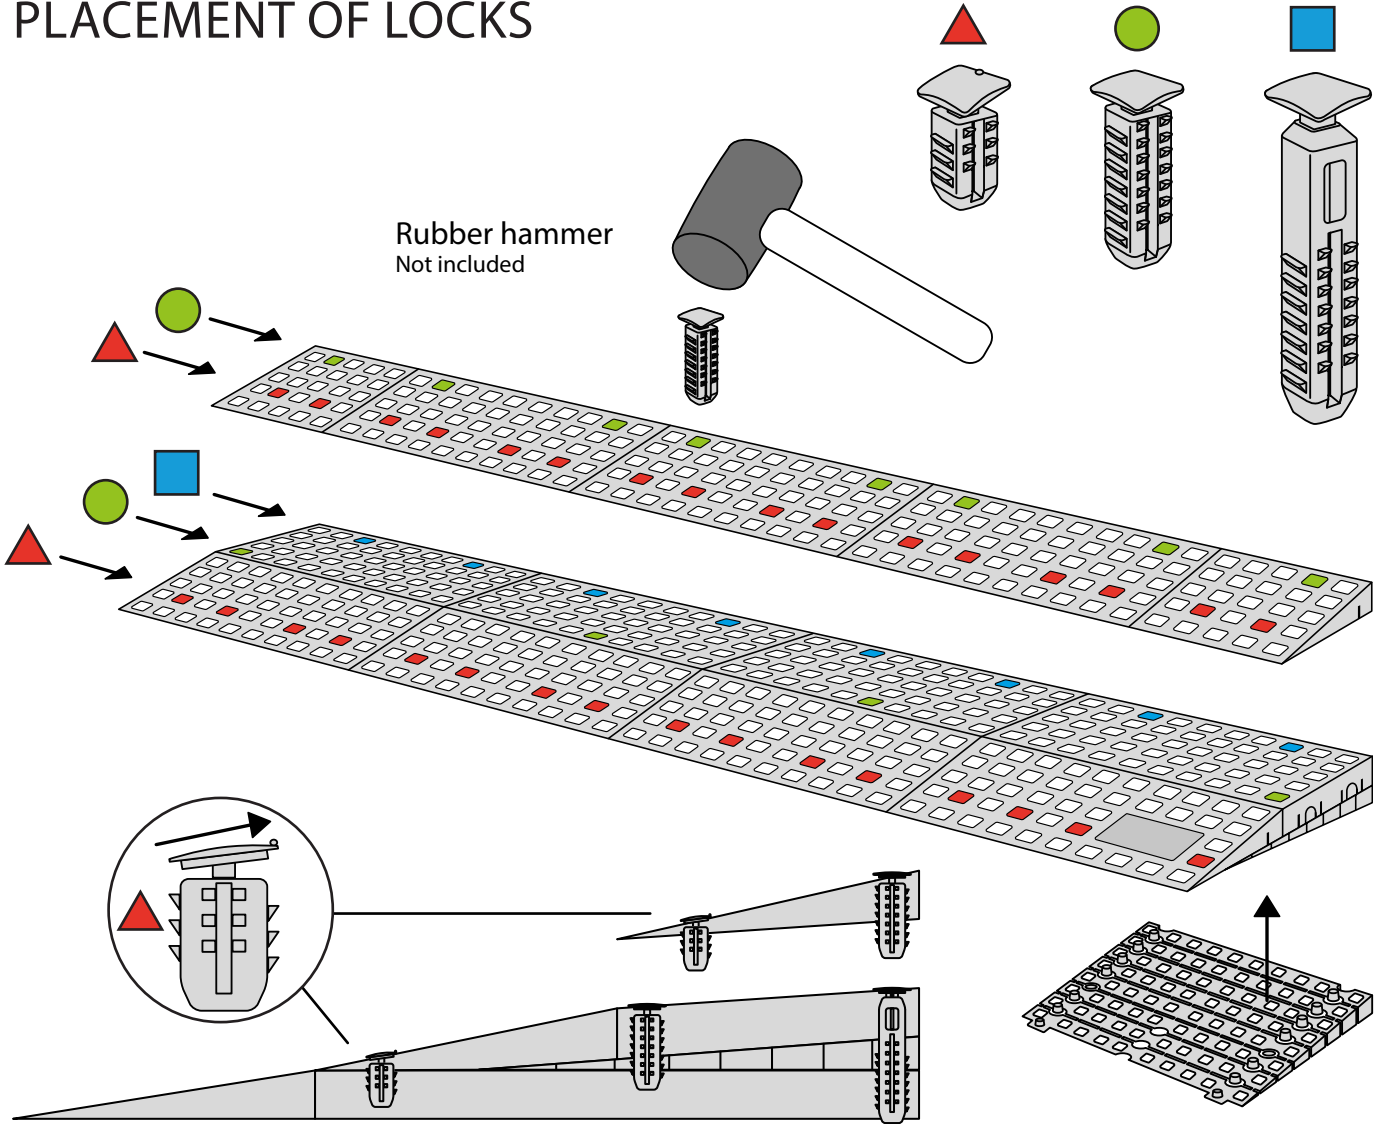

# RAMP KIT 104S

Height: 10,8 - 16,3 cm  
Width: 100 cm  
Depth: 100 cm

# HEIGHT ADJUSTMENT

Remove Ramp Adjuster from toplayer:

Heights:

# PLACEMENT OF LOCKS