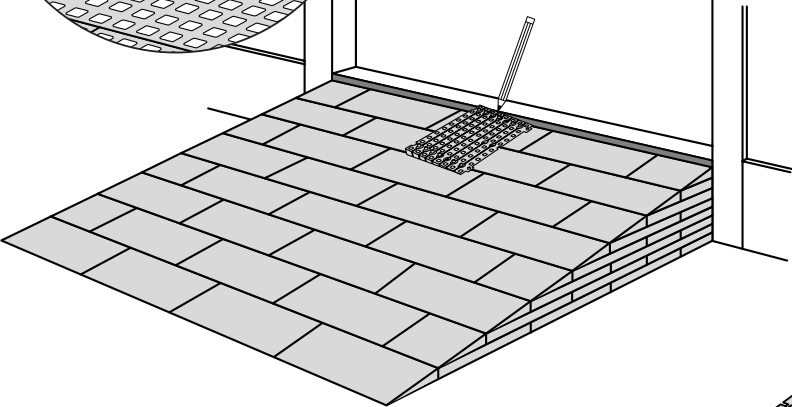

# RAMP KIT 104S

Height: 10,8 - 16,3 cm  
Width: 100 cm  
Depth: 100 cm

## Included

# HEIGHT ADJUSTMENT

Remove Ramp Adjuster from toplayer:

Heights: