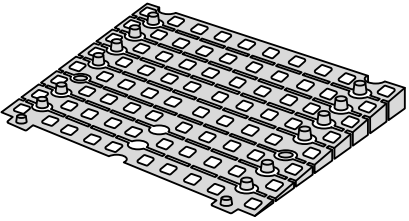

# RAMP KIT 104S

Height: 10,8 - 16,3 cm  
Width: 100 cm  
Depth: 100 cm

## Included

# HEIGHT ADJUSTMENT

Remove Ramp Adjuster from toplayer:

Heights: