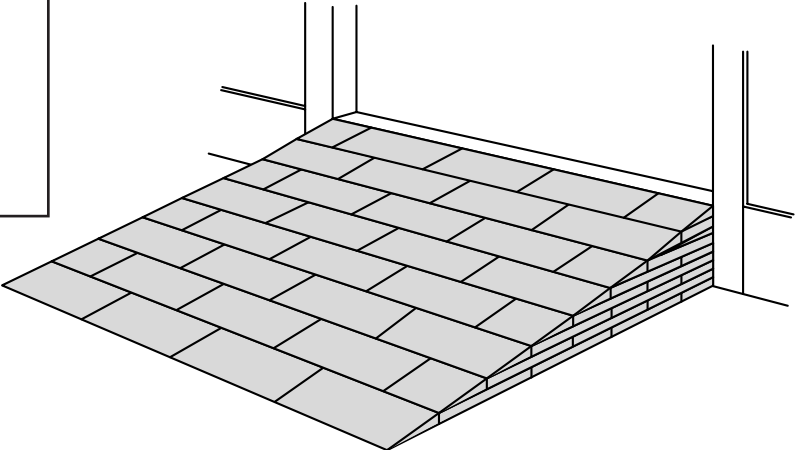

# RAMP KIT 104S

Height: 10,8 - 16,3 cm  
Width: 100 cm  
Depth: 100 cm

## Included

# HEIGHT ADJUSTMENT

Remove Ramp Adjuster from toplayer:

Heights: