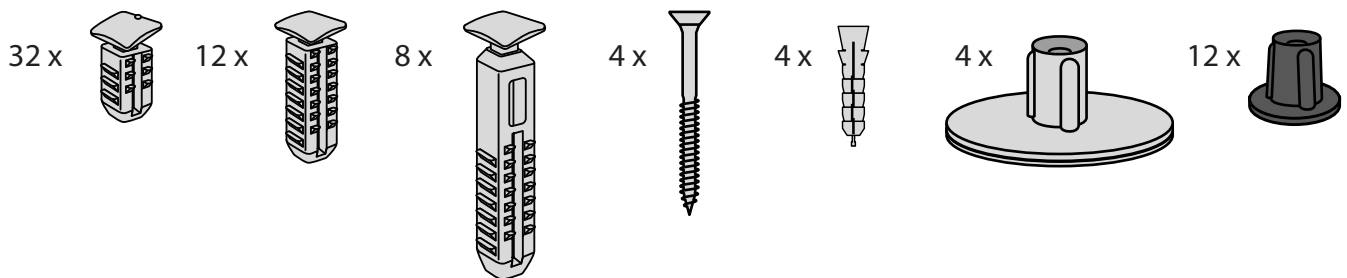

RAMP KIT 104S

Height: 10,8 - 16,3 cm
Width: 100 cm
Depth: 100 cm

Included