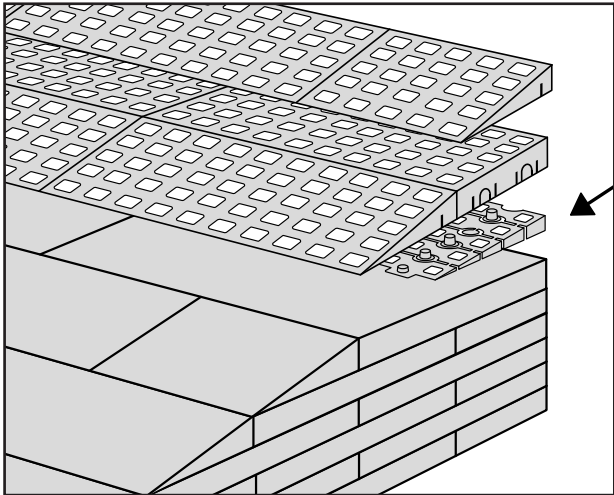

# RAMP KIT 104S

Height: 10,8 - 16,3 cm  
Width: 100 cm  
Depth: 100 cm

## Included

# HEIGHT ADJUSTMENT

Remove Ramp Adjuster from toplayer:

Heights: