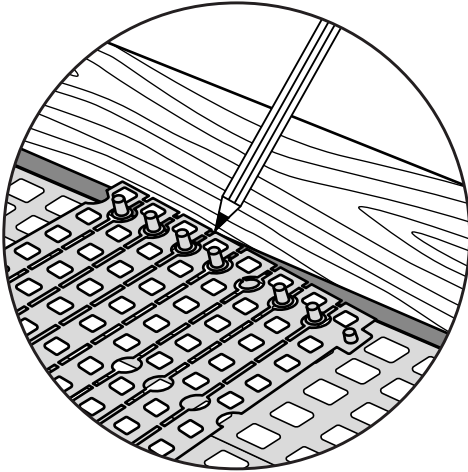

# RAMP KIT 104S

Height: 10,8 - 16,3 cm  
Width: 100 cm  
Depth: 100 cm

## Included

# HEIGHT ADJUSTMENT

Remove Ramp Adjuster from toplayer:

Heights: