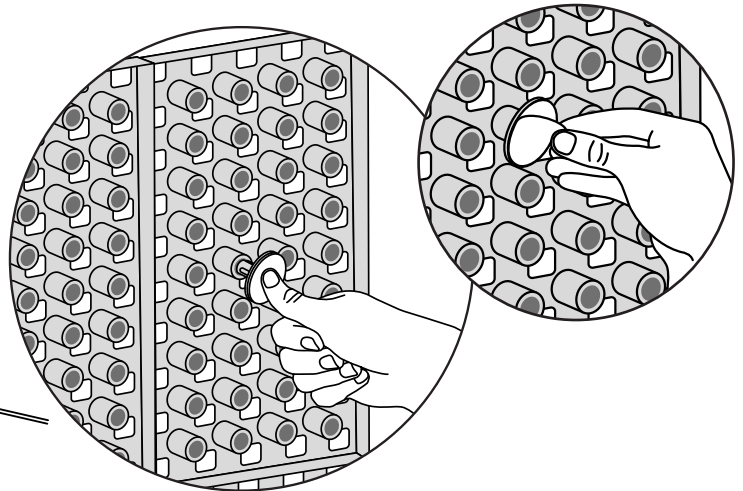

RAMP KIT 3

Height: 7,2 - 12,7 cm

Width: 75 cm

Depth: 75 cm

Included

Danish Design Pat. Pend. and produced
in Denmark by Excellent Systems A/S

HEIGHT ADJUSTMENT

Remove Ramp Adjuster from toplayer:

Heights:

MOUNTING WITH LOCKS

FASTENING WITH MOUNTING PAD

Indoor:

Outdoor:

FASTENING WITH STOPPERS