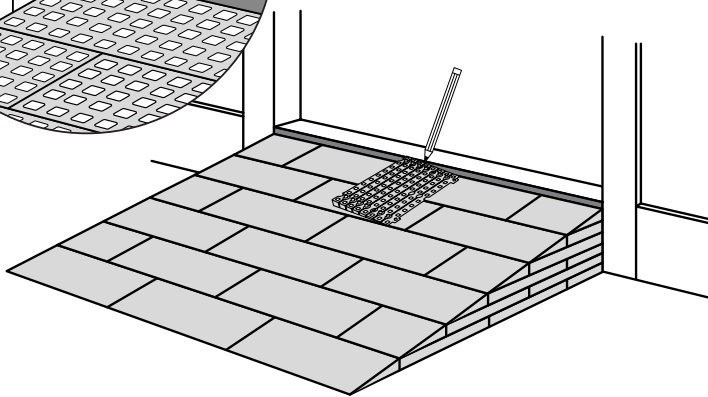

RAMP KIT 3

Height: 7,2 - 12,7 cm

Width: 75 cm

Depth: 75 cm

Included

Danish Design Pat. Pend. and produced
in Denmark by Excellent Systems A/S

HEIGHT ADJUSTMENT

Remove Ramp Adjuster from toplayer:

Heights:

MOUNTING WITH LOCKS

FASTENING WITH MOUNTING PAD

Indoor:

Outdoor:

FASTENING WITH STOPPERS