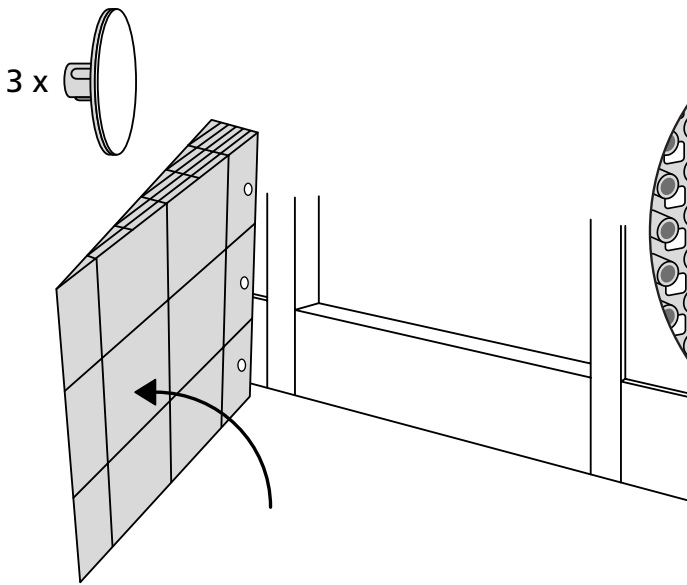

RAMP KIT 3

Height: 7,2 - 12,7 cm

Width: 75 cm

Depth: 75 cm

Included

Danish Design Pat. Pend. and produced
in Denmark by Excellent Systems A/S

HEIGHT ADJUSTMENT

Remove Ramp Adjuster from toplayer:

Heights:

MOUNTING WITH LOCKS

FASTENING WITH MOUNTING PAD

Indoor:

Outdoor:

FASTENING WITH STOPPERS