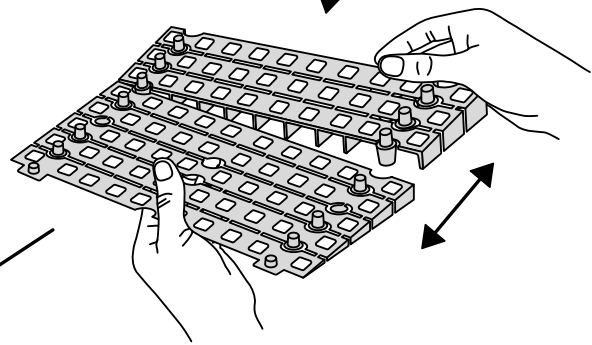

RAMP KIT 3

Height: 7,2 - 12,7 cm

Width: 75 cm

Depth: 75 cm

Included

Danish Design Pat. Pend. and produced
in Denmark by Excellent Systems A/S

HEIGHT ADJUSTMENT

Remove Ramp Adjuster from toplayer:

Heights:

MOUNTING WITH LOCKS

FASTENING WITH MOUNTING PAD

Indoor:

Outdoor:

FASTENING WITH STOPPERS