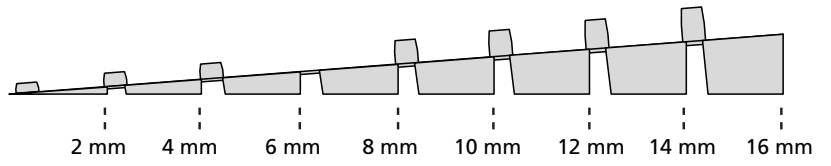

HEIGHT ADJUSTMENT

Remove Ramp Adjuster from toplayer:

Heights: