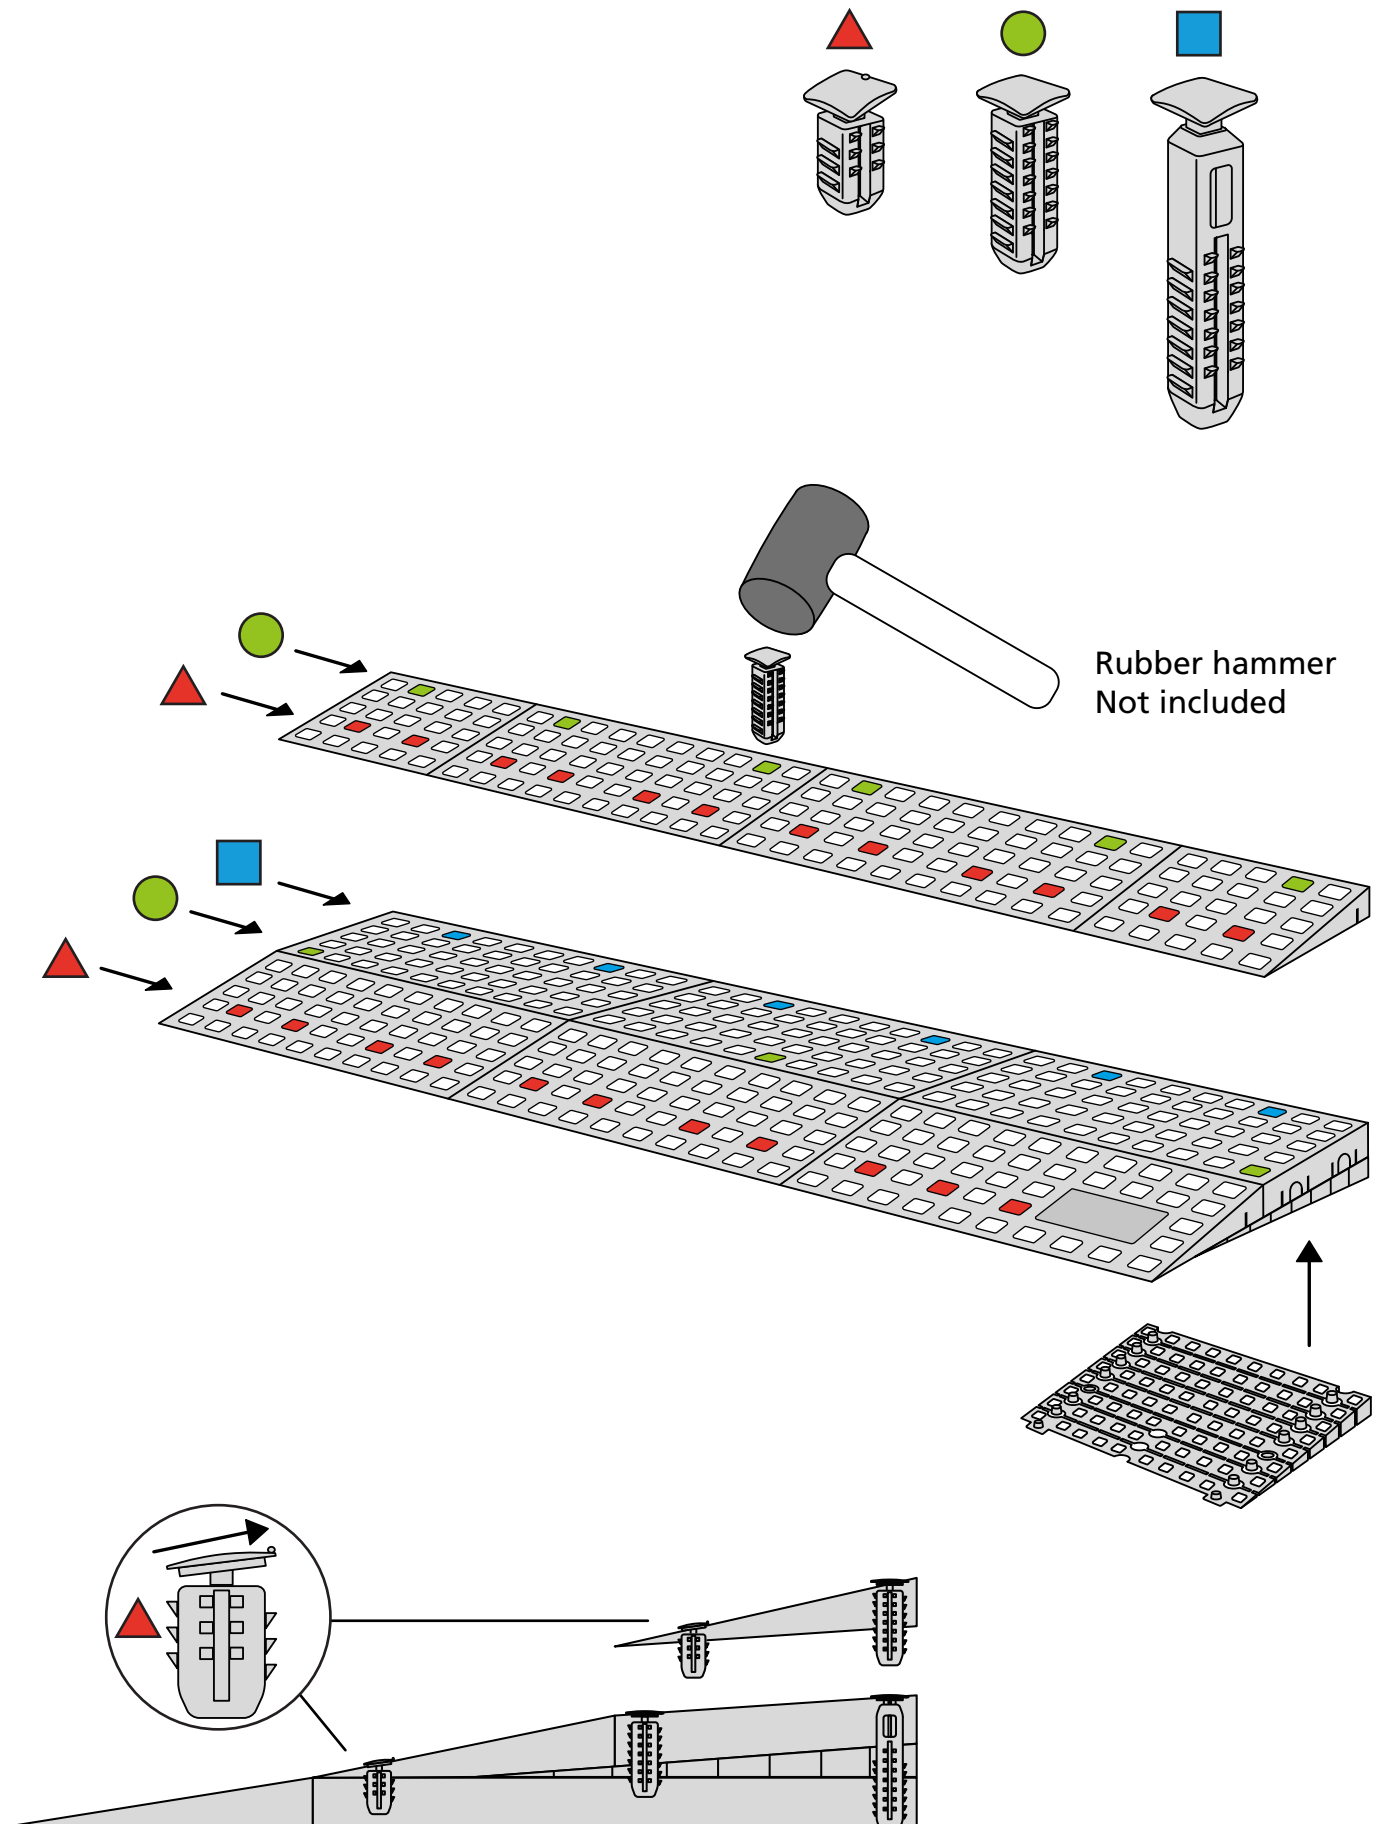

RAMP KIT 3

Height: 7,2 - 12,7 cm

Width: 75 cm

Depth: 75 cm

Included

Danish Design Pat. Pend. and produced
in Denmark by Excellent Systems A/S

HEIGHT ADJUSTMENT

Remove Ramp Adjuster from toplayer:

Heights:

MOUNTING WITH LOCKS

FASTENING WITH MOUNTING PAD

Indoor:

Outdoor:

FASTENING WITH STOPPERS