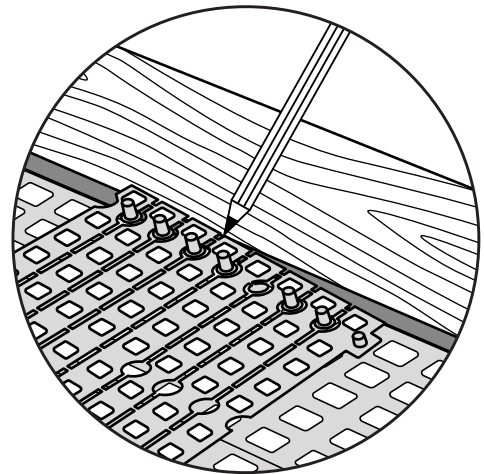

HEIGHT ADJUSTMENT

Remove Ramp Adjuster from toplayer:

Heights: