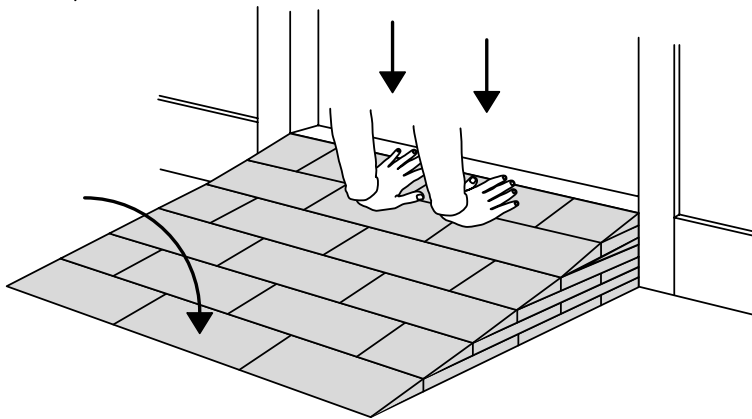

RAMP KIT 3

Height: 7,2 - 12,7 cm

Width: 75 cm

Depth: 75 cm

Included

Danish Design Pat. Pend. and produced
in Denmark by Excellent Systems A/S

HEIGHT ADJUSTMENT

Remove Ramp Adjuster from toplayer:

Heights:

MOUNTING WITH LOCKS

FASTENING WITH MOUNTING PAD

Indoor:

Outdoor:

FASTENING WITH STOPPERS