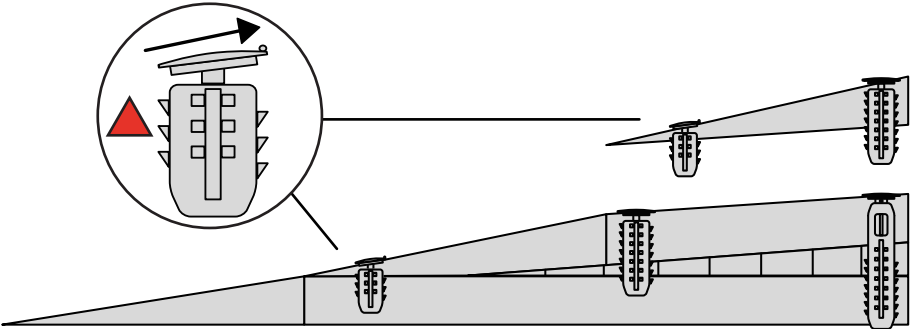

RAMP KIT 5

Height: 14,4 - 19,9 cm

Width: 75 cm

Depth: 125 cm

Included

Danish Design Pat. Pend. and produced
in Denmark by Excellent Systems A/S

HEIGHT ADJUSTMENT

Remove Ramp Adjuster from toplayer:

Heights:

MOUNTING WITH LOCKS

Rubber hammer
Not included

FASTENING WITH MOUNTING PAD

Indoor:

Outdoor:

FASTENING WITH STOPPERS