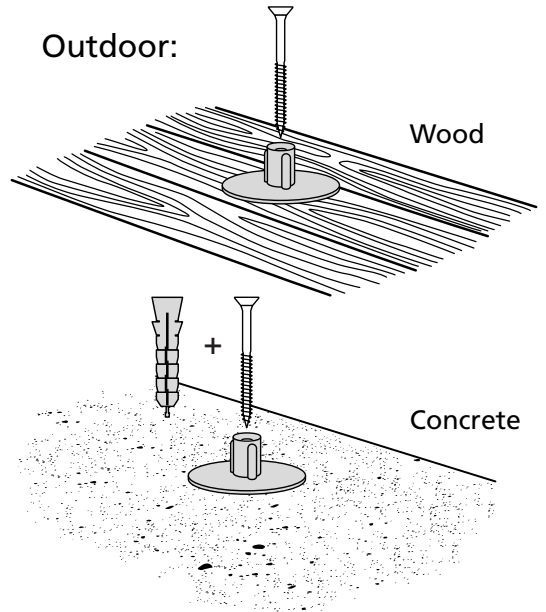

RAMP KIT 5

Height: 14,4 - 19,9 cm

Width: 75 cm

Depth: 125 cm

Included

Danish Design Pat. Pend. and produced
in Denmark by Excellent Systems A/S

HEIGHT ADJUSTMENT

Remove Ramp Adjuster from toplayer:

Heights:

MOUNTING WITH LOCKS

Rubber hammer
Not included

FASTENING WITH MOUNTING PAD

Indoor:

Outdoor:

FASTENING WITH STOPPERS