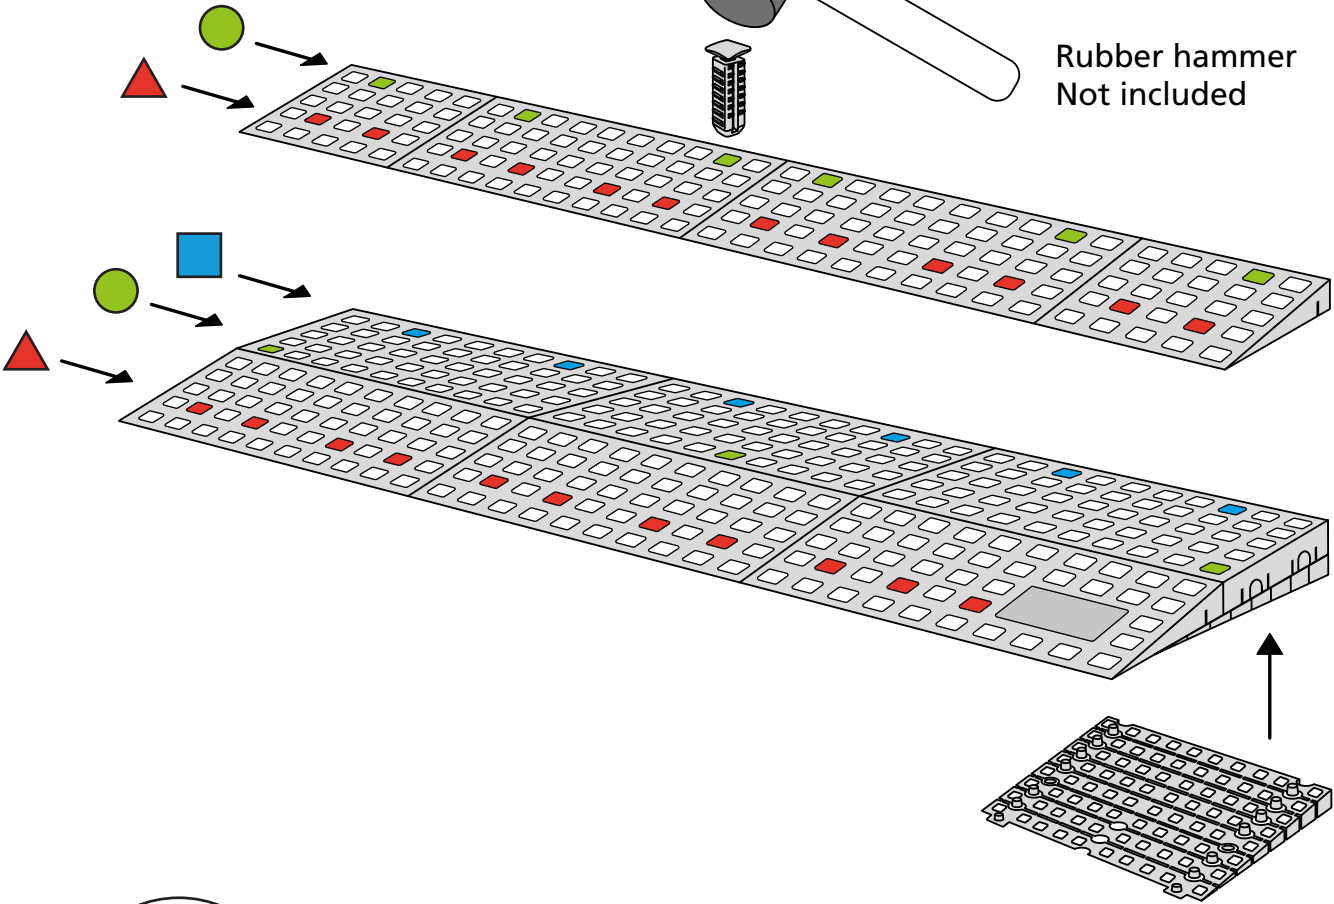

RAMP KIT 5

Height: 14,4 - 19,9 cm

Width: 75 cm

Depth: 125 cm

Included

Danish Design Pat. Pend. and produced
in Denmark by Excellent Systems A/S

HEIGHT ADJUSTMENT

Remove Ramp Adjuster from toplayer:

Heights:

MOUNTING WITH LOCKS

Rubber hammer
Not included

FASTENING WITH MOUNTING PAD

Indoor:

Outdoor:

FASTENING WITH STOPPERS