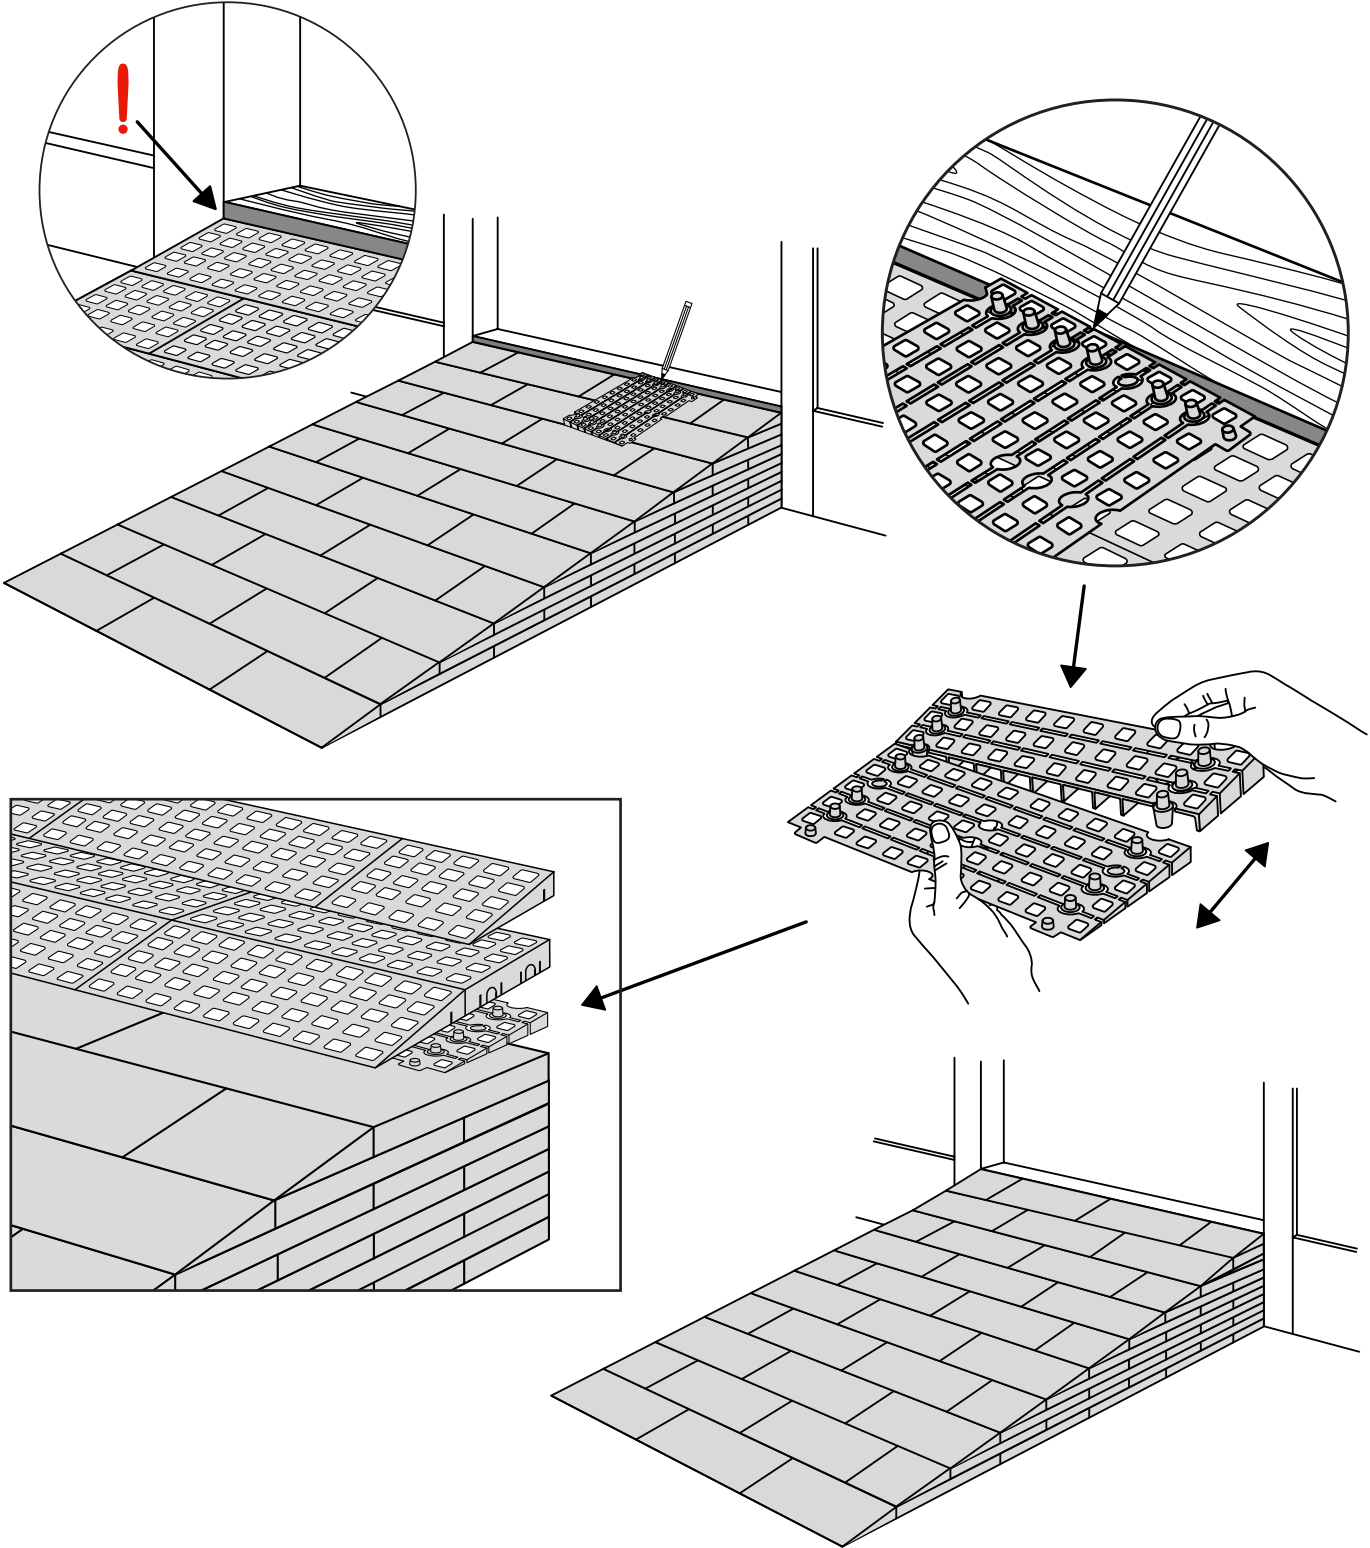

RAMP KIT 5

Height: 14,4 - 19,9 cm

Width: 75 cm

Depth: 125 cm

Included

Danish Design Pat. Pend. and produced
in Denmark by Excellent Systems A/S

HEIGHT ADJUSTMENT

Remove Ramp Adjuster from toplayer:

Heights:

MOUNTING WITH LOCKS

Rubber hammer
Not included

FASTENING WITH MOUNTING PAD

Indoor:

Outdoor:

FASTENING WITH STOPPERS