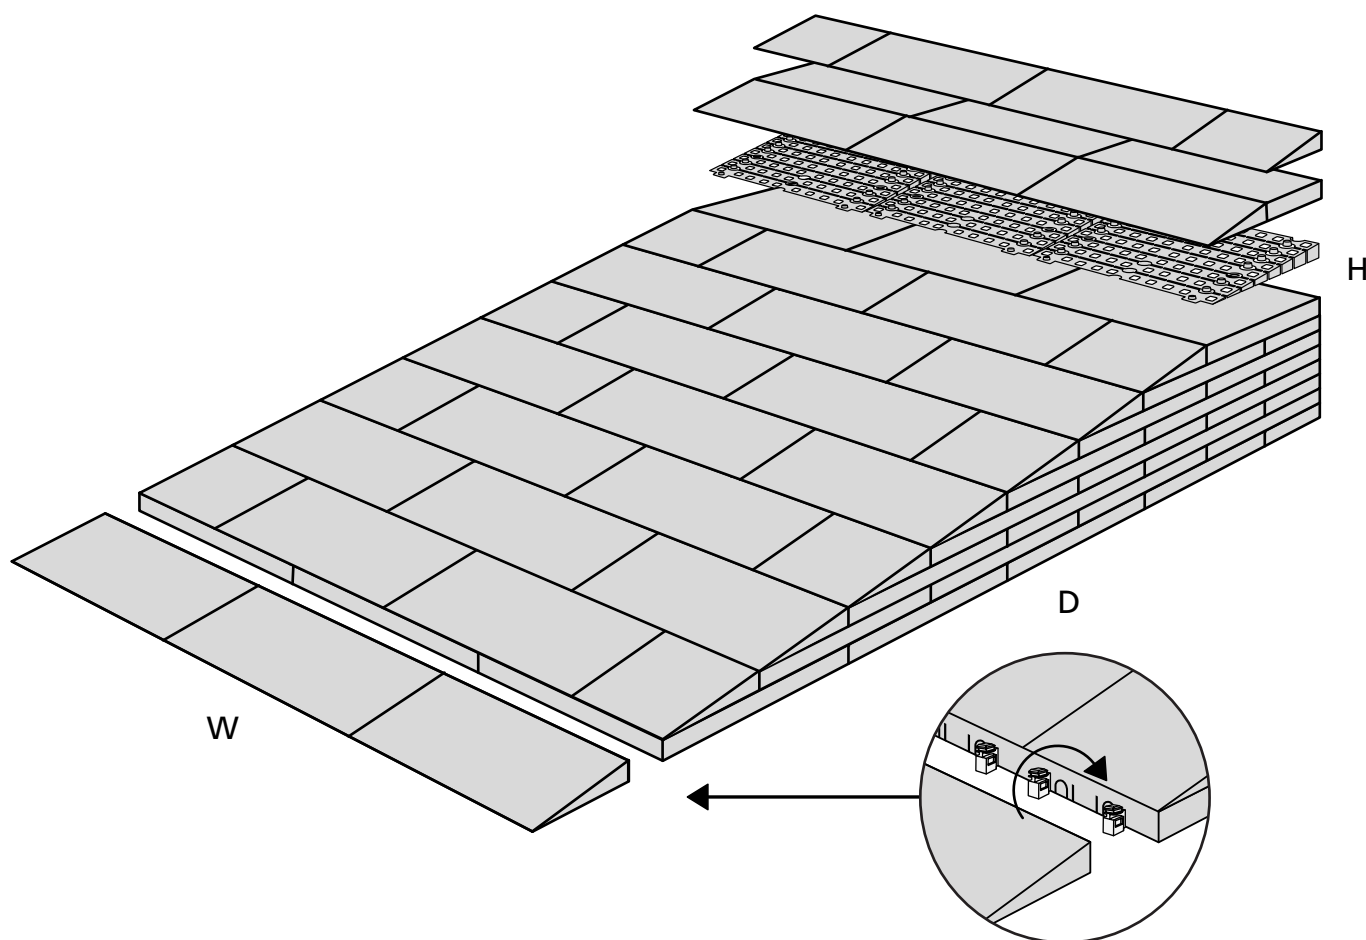

RAMP KIT 5

Height: 14,4 - 19,9 cm

Width: 75 cm

Depth: 125 cm

Included

Danish Design Pat. Pend. and produced
in Denmark by Excellent Systems A/S

HEIGHT ADJUSTMENT

Remove Ramp Adjuster from toplayer: