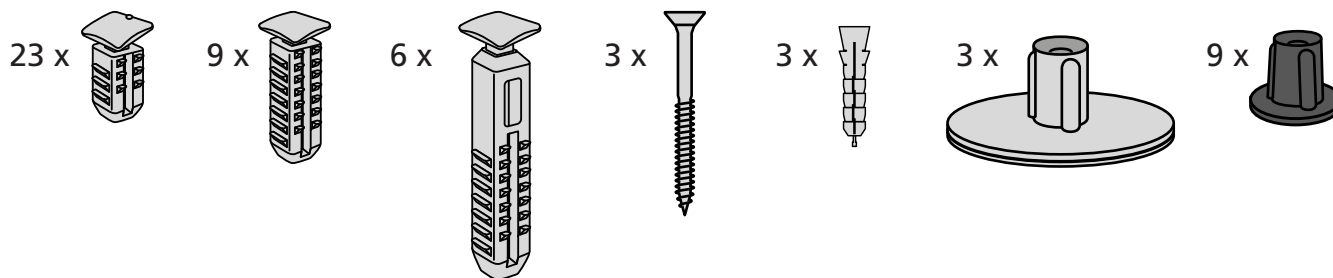

RAMP KIT 5

Height: 14,4 - 19,9 cm

Width: 75 cm

Depth: 125 cm

Included

Danish Design Pat. Pend. and produced
in Denmark by Excellent Systems A/S

HEIGHT ADJUSTMENT

Remove Ramp Adjuster from toplayer: