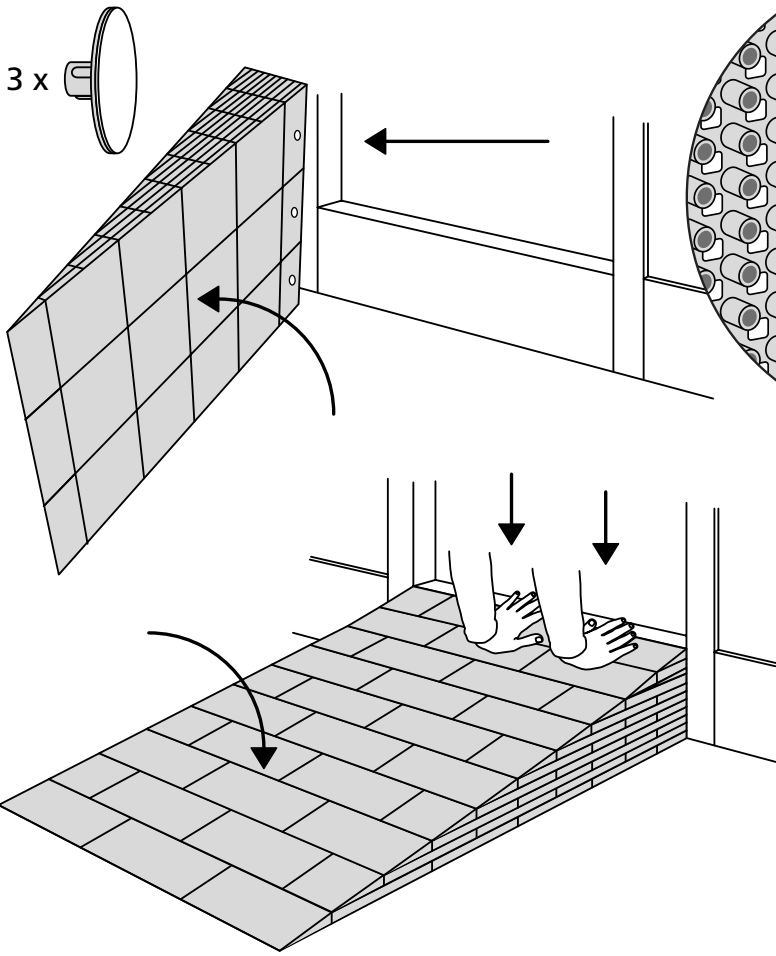

RAMP KIT 5

Height: 14,4 - 19,9 cm

Width: 75 cm

Depth: 125 cm

Included

Danish Design Pat. Pend. and produced
in Denmark by Excellent Systems A/S

HEIGHT ADJUSTMENT

Remove Ramp Adjuster from toplayer:

Heights:

MOUNTING WITH LOCKS

Rubber hammer
Not included

FASTENING WITH MOUNTING PAD

Indoor:

Outdoor:

FASTENING WITH STOPPERS