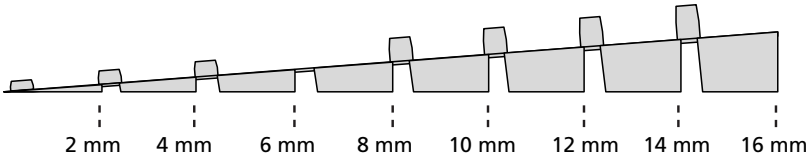

HEIGHT ADJUSTMENT

Remove Ramp Adjuster from toplayer:

Heights: