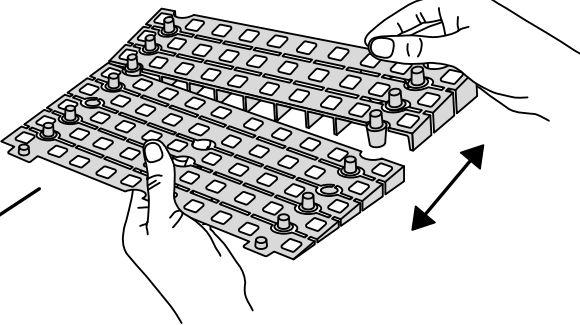

# RAMP KIT 102

Height: 3,6 - 9,1 cm  
Width: 100 cm  
Depth: 50 cm

## Included

# HEIGHT ADJUSTMENT

Remove Ramp Adjuster from toplayer:

Heights: