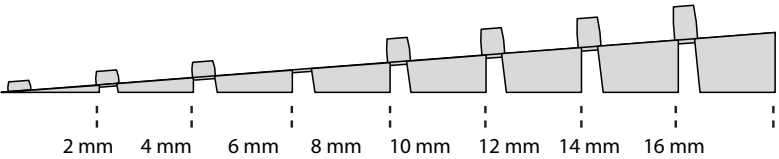

HEIGHT ADJUSTMENT

Remove Ramp Adjuster from toplayer:

Heights: