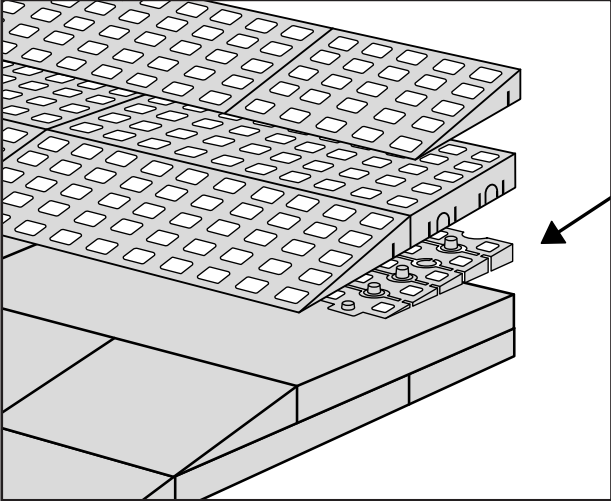

# RAMP KIT 102

Height: 3,6 - 9,1 cm  
Width: 100 cm  
Depth: 50 cm

## Included

# HEIGHT ADJUSTMENT

Remove Ramp Adjuster from toplayer:

Heights: