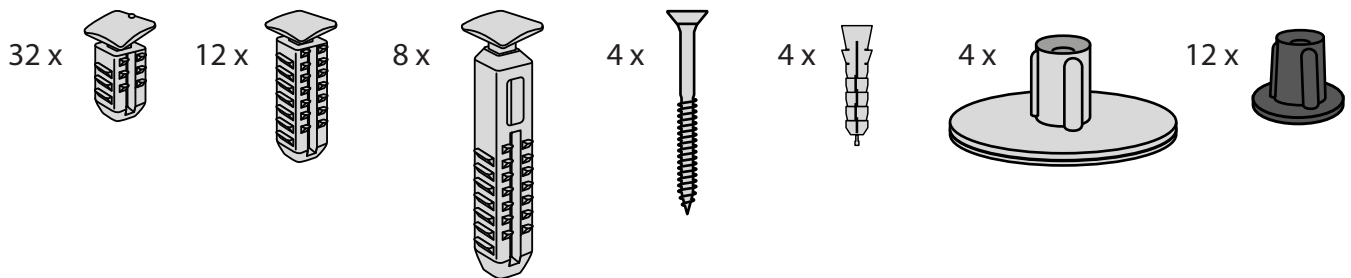

RAMP KIT 102

Height: 3,6 - 9,1 cm
Width: 100 cm
Depth: 50 cm

Included