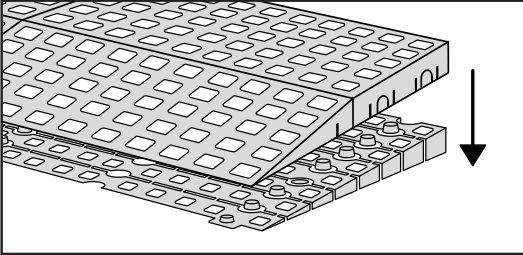

HEIGHT ADJUSTMENT

Remove Ramp Adjuster from toplayer: