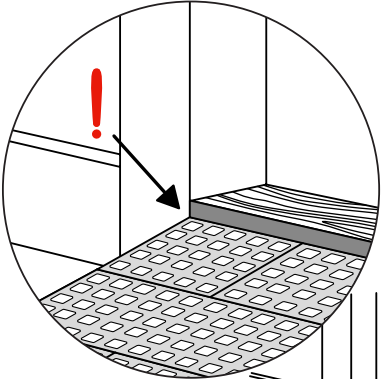

# RAMP KIT 102

Height: 3,6 - 9,1 cm  
Width: 100 cm  
Depth: 50 cm

# HEIGHT ADJUSTMENT

Remove Ramp Adjuster from toplayer:

Heights: