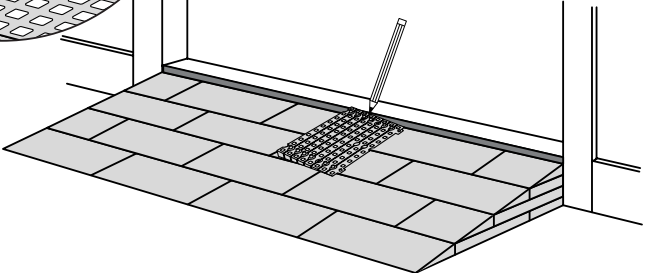

# RAMP KIT 102

Height: 3,6 - 9,1 cm  
Width: 100 cm  
Depth: 50 cm

## Included

# HEIGHT ADJUSTMENT

Remove Ramp Adjuster from toplayer:

Heights: