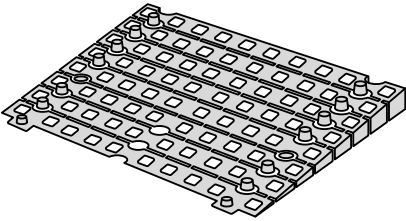

# RAMP KIT 102

Height: 3,6 - 9,1 cm  
Width: 100 cm  
Depth: 50 cm

## Included

# HEIGHT ADJUSTMENT

Remove Ramp Adjuster from toplayer:

Heights: