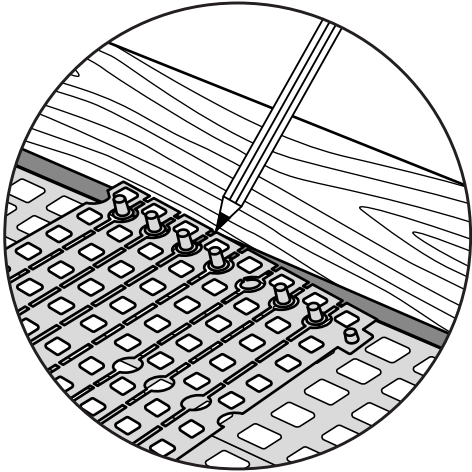

# RAMP KIT 102

Height: 3,6 - 9,1 cm  
Width: 100 cm  
Depth: 50 cm

## Included

# HEIGHT ADJUSTMENT

Remove Ramp Adjuster from toplayer:

Heights: