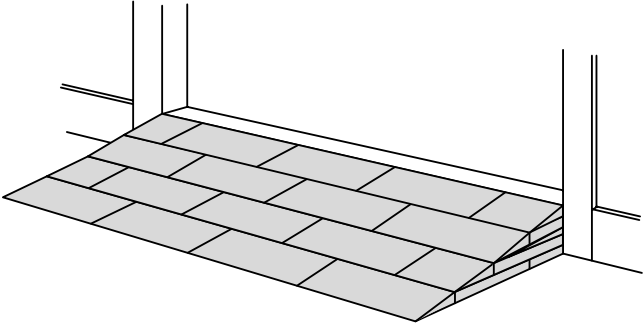

# RAMP KIT 102

Height: 3,6 - 9,1 cm  
Width: 100 cm  
Depth: 50 cm

# HEIGHT ADJUSTMENT

Remove Ramp Adjuster from toplayer:

Heights: