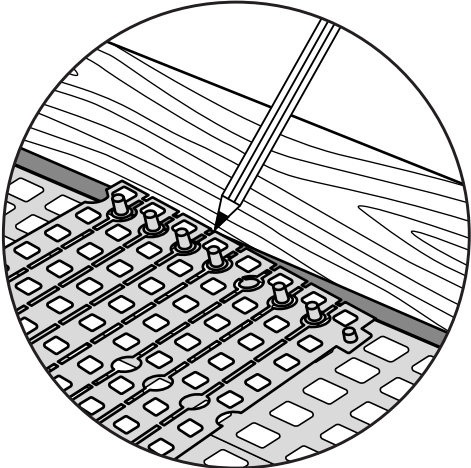

# RAMP KIT 104

Height: 10,8 - 16,3 cm  
Width: 100 cm  
Depth: 100 cm

## Included

# HEIGHT ADJUSTMENT

Remove Ramp Adjuster from toplayer:

Heights: