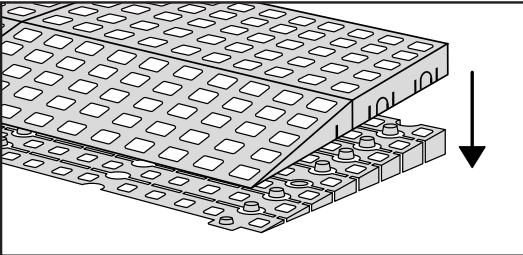

# RAMP KIT 104

Height: 10,8 - 16,3 cm  
Width: 100 cm  
Depth: 100 cm

## Included

# HEIGHT ADJUSTMENT

Remove Ramp Adjuster from toplayer:

Heights: