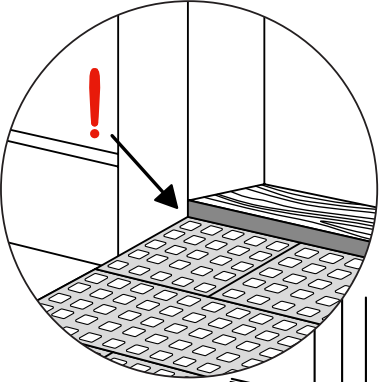

# RAMP KIT 104

Height: 10,8 - 16,3 cm  
Width: 100 cm  
Depth: 100 cm

# HEIGHT ADJUSTMENT

Remove Ramp Adjuster from toplayer:

Heights: