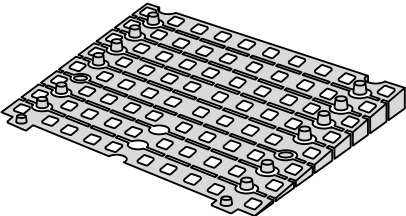

# RAMP KIT 104

Height: 10,8 - 16,3 cm  
Width: 100 cm  
Depth: 100 cm

## Included

# HEIGHT ADJUSTMENT

Remove Ramp Adjuster from toplayer:

Heights: