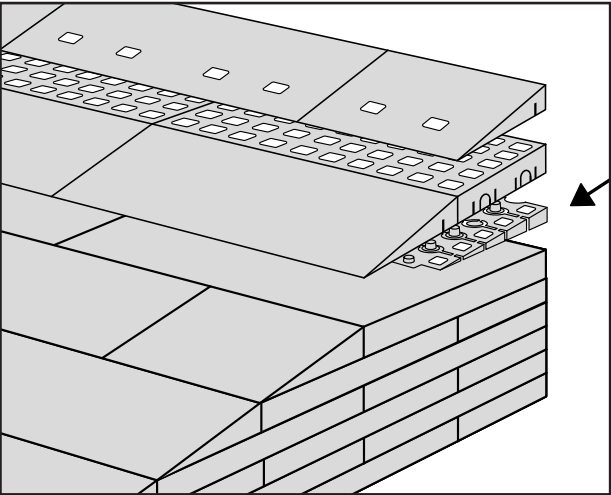

# RAMP KIT 104

Height: 10,8 - 16,3 cm  
Width: 100 cm  
Depth: 100 cm

## Included

# HEIGHT ADJUSTMENT

Remove Ramp Adjuster from toplayer:

Heights: