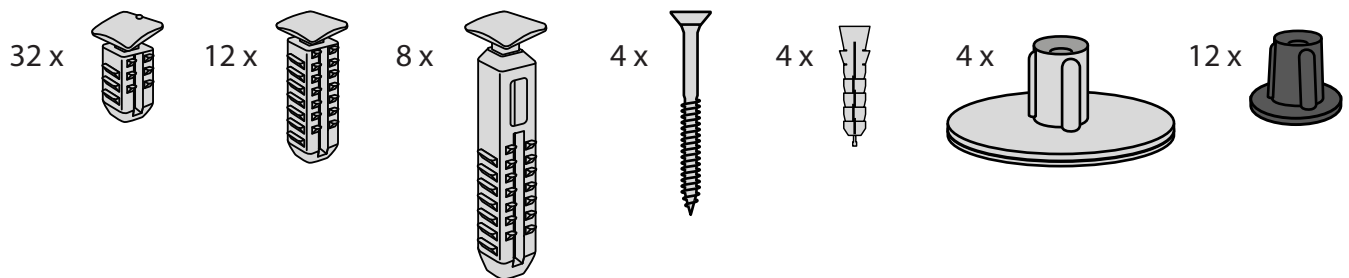

RAMP KIT 104

Height: 10,8 - 16,3 cm
Width: 100 cm
Depth: 100 cm

Included