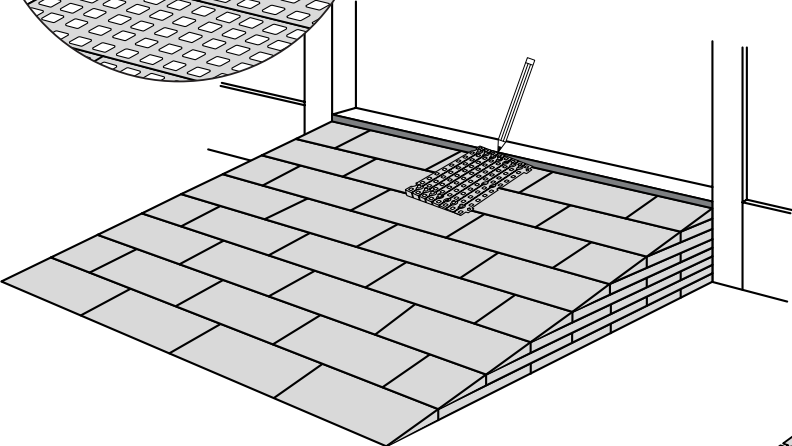

# RAMP KIT 104

Height: 10,8 - 16,3 cm  
Width: 100 cm  
Depth: 100 cm

## Included

# HEIGHT ADJUSTMENT

Remove Ramp Adjuster from toplayer:

Heights: