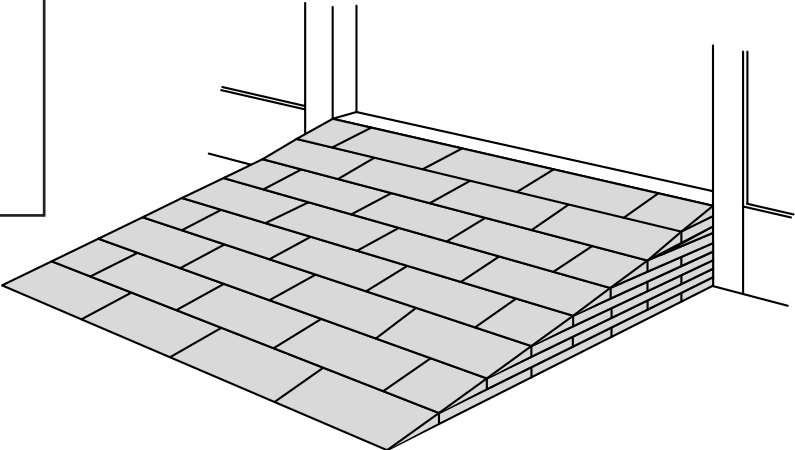

# RAMP KIT 104

Height: 10,8 - 16,3 cm  
Width: 100 cm  
Depth: 100 cm

## Included

# HEIGHT ADJUSTMENT

Remove Ramp Adjuster from toplayer:

Heights: