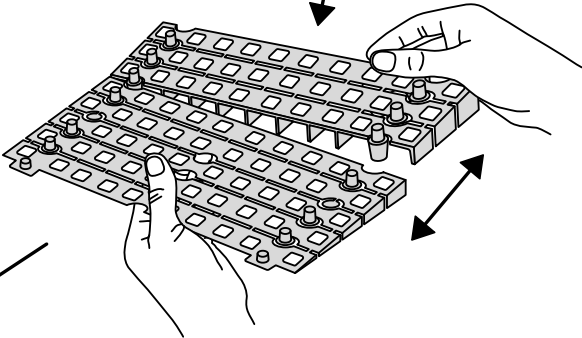

# RAMP KIT 104

Height: 10,8 - 16,3 cm  
Width: 100 cm  
Depth: 100 cm

## Included

# HEIGHT ADJUSTMENT

Remove Ramp Adjuster from toplayer:

Heights: