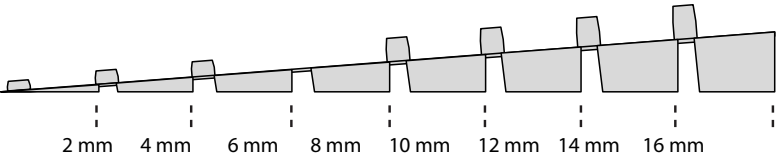

HEIGHT ADJUSTMENT

Remove Ramp Adjuster from toplayer:

Heights: