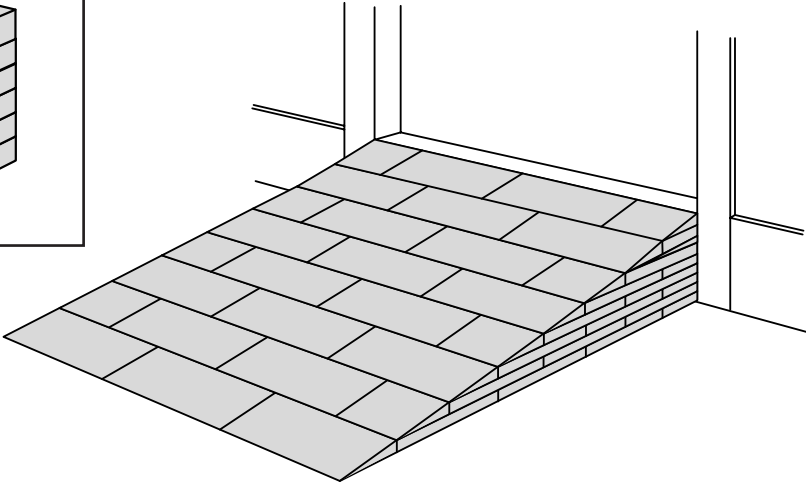

RAMP KIT 4

Height: 10,8 - 16,3 cm

Width: 75 cm

Depth: 100 cm

Included

HEIGHT ADJUSTMENT

Remove Ramp Adjuster from toplayer:

Heights:

PLACEMENT OF LOCKS

FASTENING WITH STOPPERS

FASTENING WITH MOUNTING PAD

Indoor:

Outdoor:

DISPOSAL

KIT and KIT parts: These products are made from PE (Polyethylen). For disposal after use we encourage you to make sure that the KIT is either returned to the point of purchase for collection and shipment back to Excellent (for regeneration), or sorted according to the recommendations in your local area.