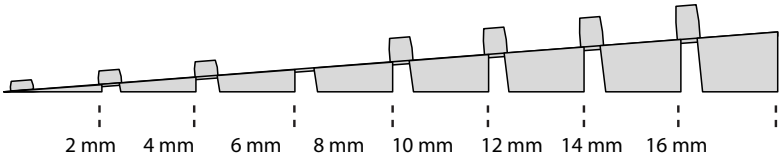

RAMP KIT 4

Height: 10,8 - 16,3 cm

Width: 75 cm

Depth: 100 cm

Included

HEIGHT ADJUSTMENT

Remove Ramp Adjuster from toplayer:

Heights: