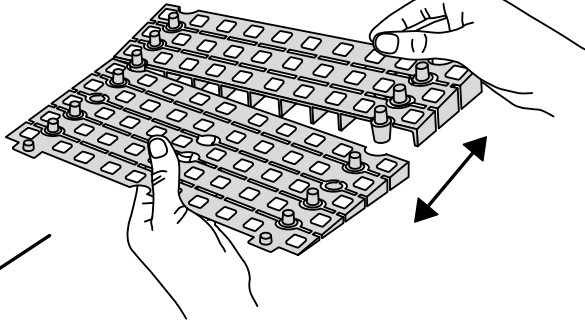

RAMP KIT 4

Height: 10,8 - 16,3 cm

Width: 75 cm

Depth: 100 cm

Included

HEIGHT ADJUSTMENT

Remove Ramp Adjuster from toplayer:

Heights:

PLACEMENT OF LOCKS

FASTENING WITH STOPPERS

FASTENING WITH MOUNTING PAD

Indoor:

Outdoor:

DISPOSAL

KIT and KIT parts: These products are made from PE (Polyethylen). For disposal after use we encourage you to make sure that the KIT is either returned to the point of purchase for collection and shipment back to Excellent (for regeneration), or sorted according to the recommendations in your local area.