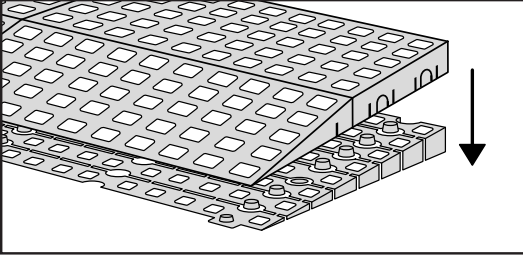

RAMP KIT 4

Height: 10,8 - 16,3 cm

Width: 75 cm

Depth: 100 cm

Included

HEIGHT ADJUSTMENT

Remove Ramp Adjuster from toplayer:

Heights:

PLACEMENT OF LOCKS

FASTENING WITH STOPPERS

FASTENING WITH MOUNTING PAD

Indoor:

Outdoor:

DISPOSAL

KIT and KIT parts: These products are made from PE (Polyethylen). For disposal after use we encourage you to make sure that the KIT is either returned to the point of purchase for collection and shipment back to Excellent (for regeneration), or sorted according to the recommendations in your local area.