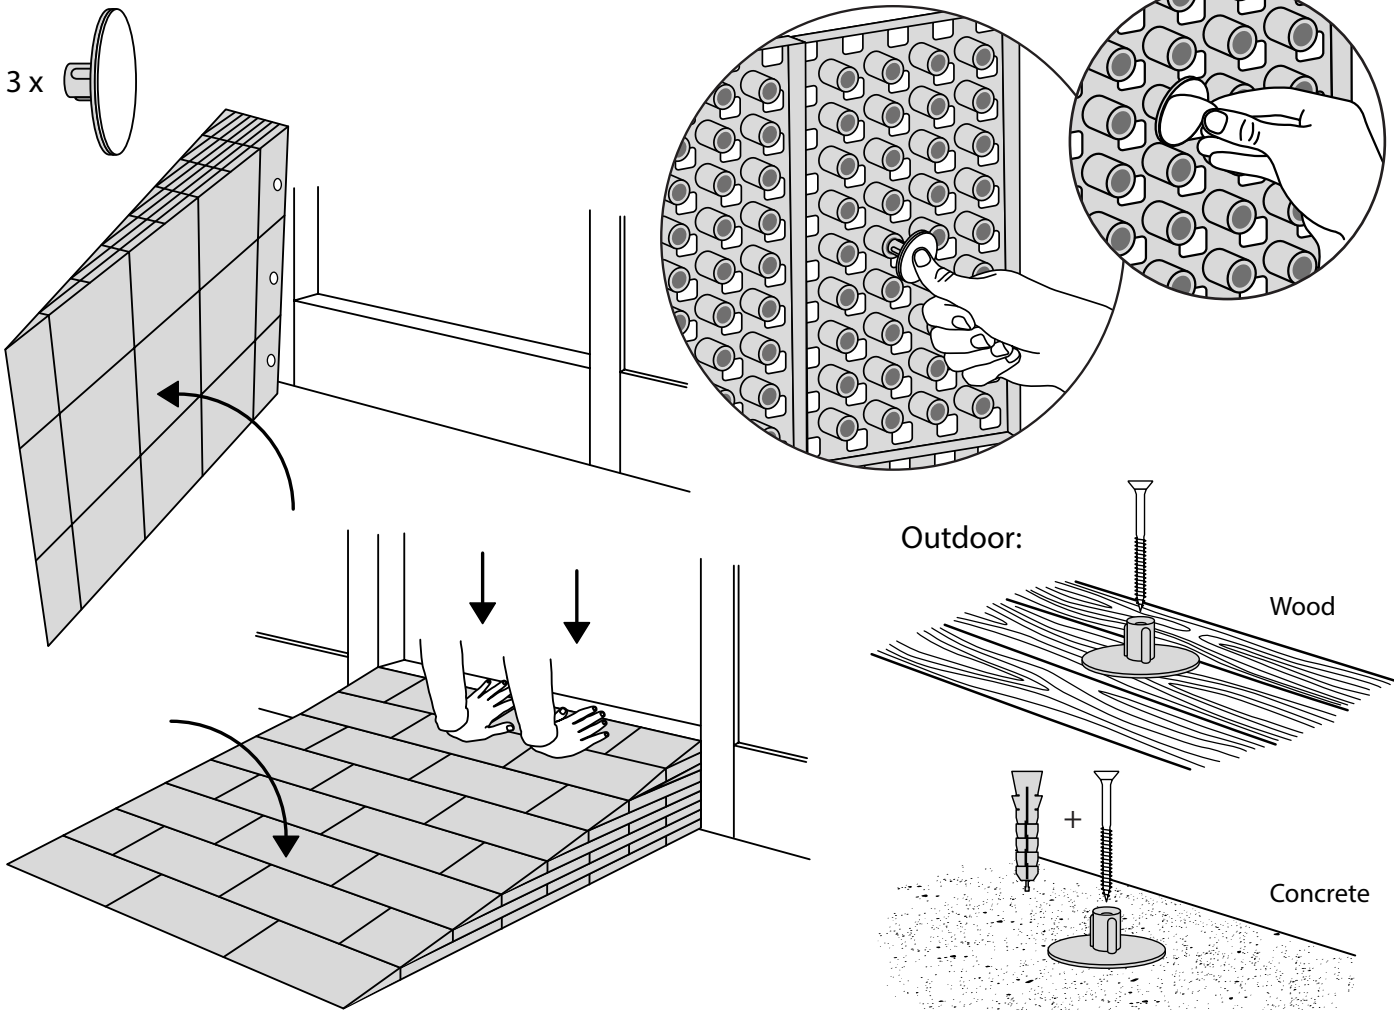

RAMP KIT 4

Height: 10,8 - 16,3 cm

Width: 75 cm

Depth: 100 cm

Included

HEIGHT ADJUSTMENT

Remove Ramp Adjuster from toplayer:

Heights:

PLACEMENT OF LOCKS

FASTENING WITH STOPPERS

FASTENING WITH MOUNTING PAD

Indoor:

Outdoor:

DISPOSAL

KIT and KIT parts: These products are made from PE (Polyethylen). For disposal after use we encourage you to make sure that the KIT is either returned to the point of purchase for collection and shipment back to Excellent (for regeneration), or sorted according to the recommendations in your local area.