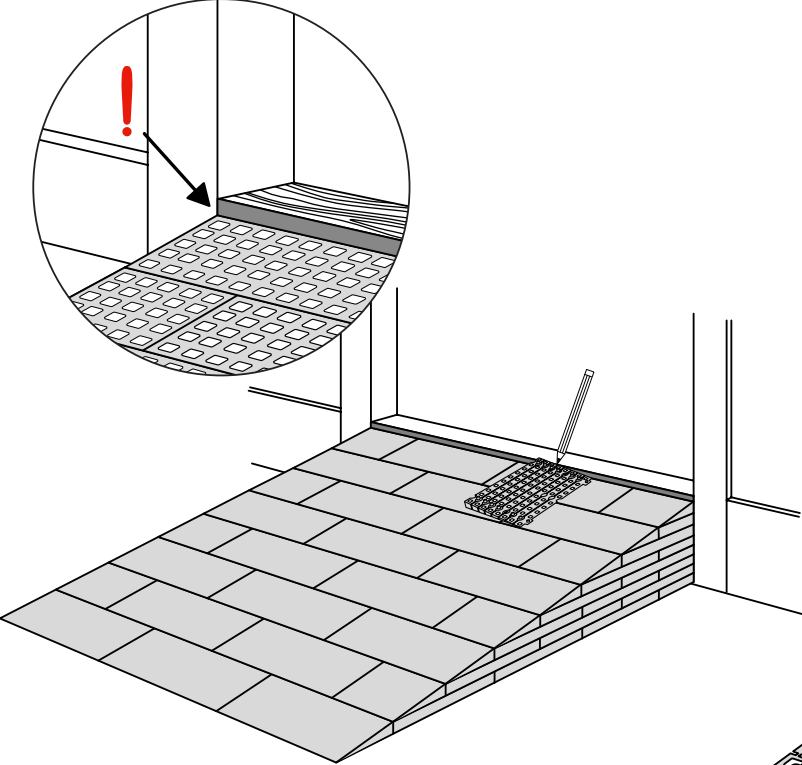

RAMP KIT 4

Height: 10,8 - 16,3 cm

Width: 75 cm

Depth: 100 cm

Included

HEIGHT ADJUSTMENT

Remove Ramp Adjuster from toplayer:

Heights:

PLACEMENT OF LOCKS

FASTENING WITH STOPPERS

FASTENING WITH MOUNTING PAD

Indoor:

Outdoor:

DISPOSAL

KIT and KIT parts: These products are made from PE (Polyethylen). For disposal after use we encourage you to make sure that the KIT is either returned to the point of purchase for collection and shipment back to Excellent (for regeneration), or sorted according to the recommendations in your local area.