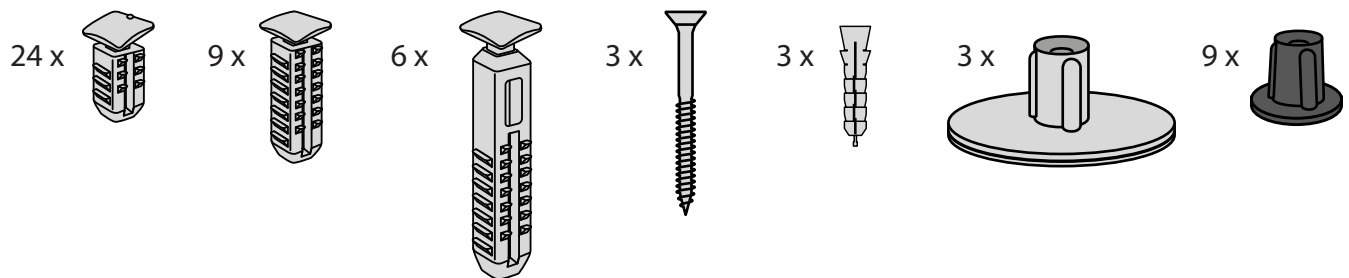

RAMP KIT 4

Height: 10,8 - 16,3 cm

Width: 75 cm

Depth: 100 cm

Included

HEIGHT ADJUSTMENT

Remove Ramp Adjuster from toplayer:

Heights:

PLACEMENT OF LOCKS

FASTENING WITH STOPPERS

FASTENING WITH MOUNTING PAD

Indoor:

Outdoor:

DISPOSAL

KIT and KIT parts: These products are made from PE (Polyethylen). For disposal after use we encourage you to make sure that the KIT is either returned to the point of purchase for collection and shipment back to Excellent (for regeneration), or sorted according to the recommendations in your local area.