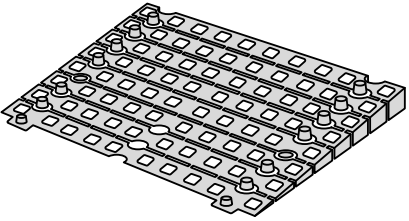

RAMP KIT 4

Height: 10,8 - 16,3 cm

Width: 75 cm

Depth: 100 cm

Included

HEIGHT ADJUSTMENT

Remove Ramp Adjuster from toplayer:

Heights:

PLACEMENT OF LOCKS

FASTENING WITH STOPPERS

FASTENING WITH MOUNTING PAD

Indoor:

Outdoor:

DISPOSAL

KIT and KIT parts: These products are made from PE (Polyethylen). For disposal after use we encourage you to make sure that the KIT is either returned to the point of purchase for collection and shipment back to Excellent (for regeneration), or sorted according to the recommendations in your local area.