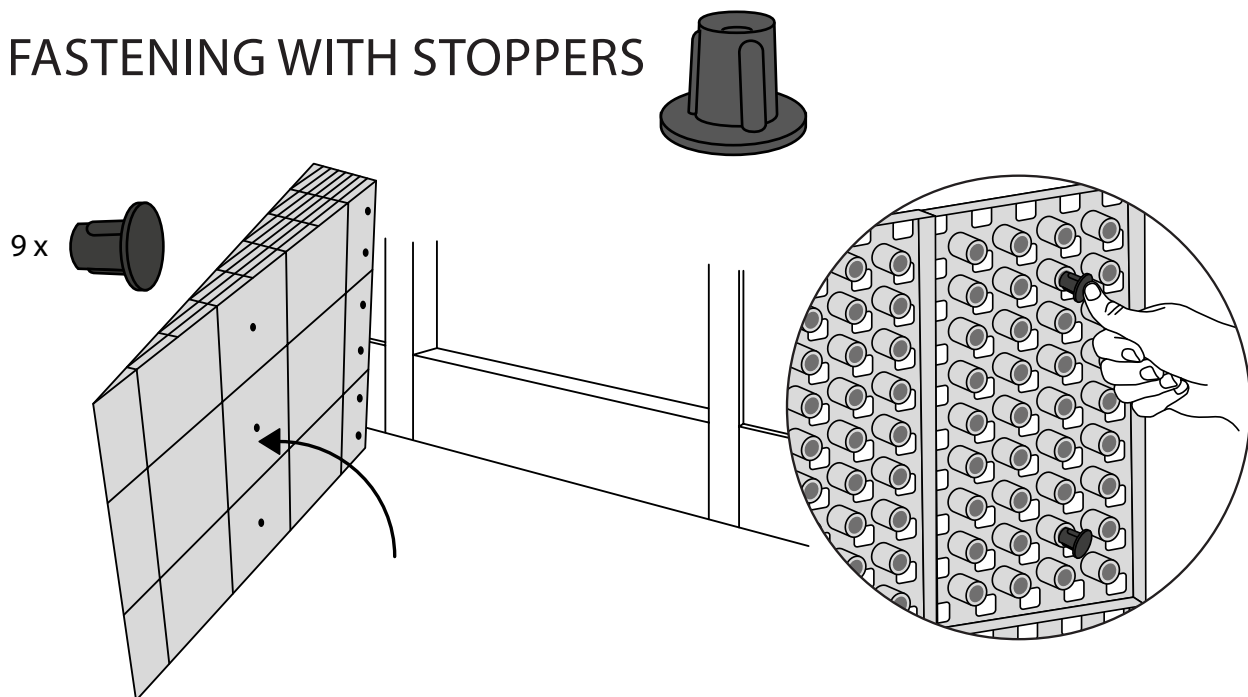

RAMP KIT 4

Height: 10,8 - 16,3 cm

Width: 75 cm

Depth: 100 cm

Included

HEIGHT ADJUSTMENT

Remove Ramp Adjuster from toplayer:

Heights:

PLACEMENT OF LOCKS

FASTENING WITH STOPPERS

FASTENING WITH MOUNTING PAD

Indoor:

Outdoor:

DISPOSAL

KIT and KIT parts: These products are made from PE (Polyethylen). For disposal after use we encourage you to make sure that the KIT is either returned to the point of purchase for collection and shipment back to Excellent (for regeneration), or sorted according to the recommendations in your local area.