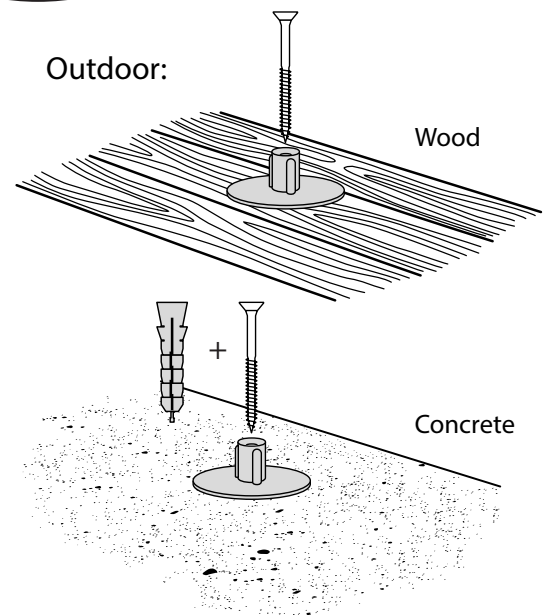

RAMP KIT 4

Height: 10,8 - 16,3 cm

Width: 75 cm

Depth: 100 cm

Included

HEIGHT ADJUSTMENT

Remove Ramp Adjuster from toplayer:

Heights:

PLACEMENT OF LOCKS

FASTENING WITH STOPPERS

FASTENING WITH MOUNTING PAD

Indoor:

Outdoor:

DISPOSAL

KIT and KIT parts: These products are made from PE (Polyethylen). For disposal after use we encourage you to make sure that the KIT is either returned to the point of purchase for collection and shipment back to Excellent (for regeneration), or sorted according to the recommendations in your local area.