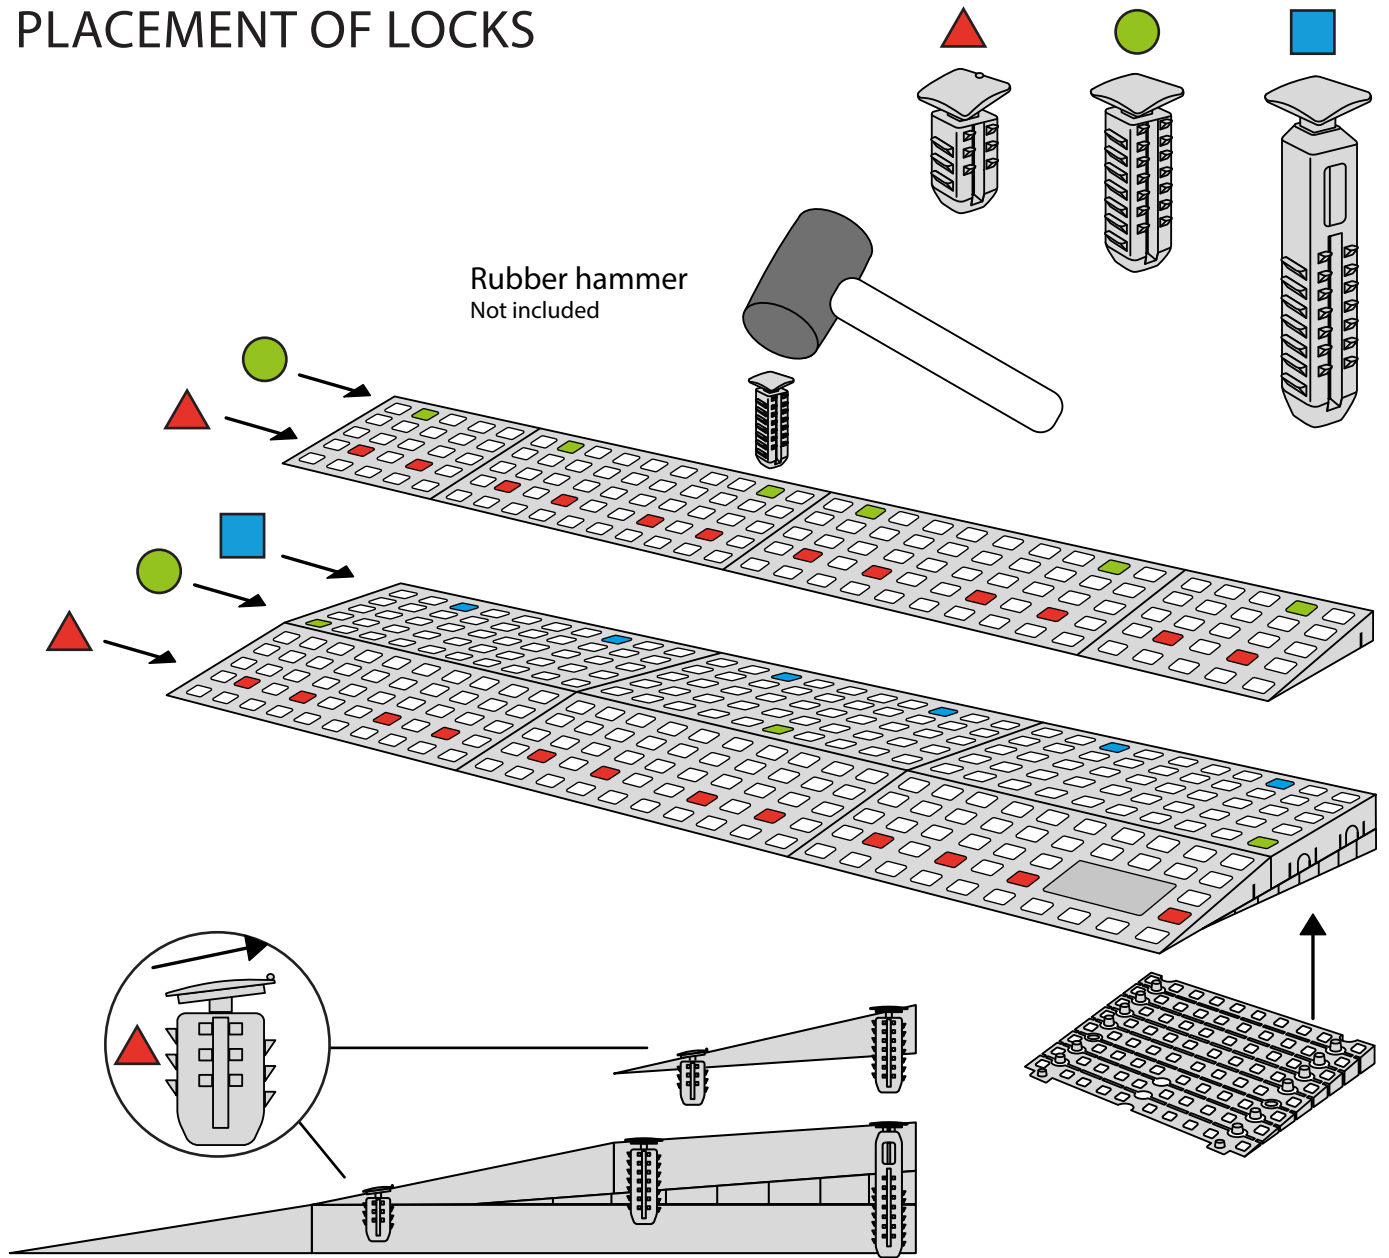

RAMP KIT 4

Height: 10,8 - 16,3 cm

Width: 75 cm

Depth: 100 cm

Included

HEIGHT ADJUSTMENT

Remove Ramp Adjuster from toplayer:

Heights:

PLACEMENT OF LOCKS

FASTENING WITH STOPPERS

FASTENING WITH MOUNTING PAD

Indoor:

Outdoor:

DISPOSAL

KIT and KIT parts: These products are made from PE (Polyethylen). For disposal after use we encourage you to make sure that the KIT is either returned to the point of purchase for collection and shipment back to Excellent (for regeneration), or sorted according to the recommendations in your local area.