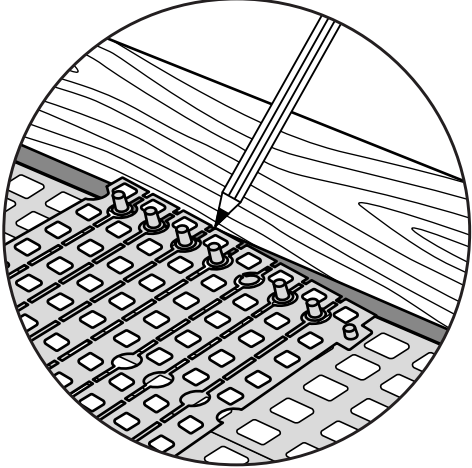

RAMP KIT 4

Height: 10,8 - 16,3 cm

Width: 75 cm

Depth: 100 cm

Included

HEIGHT ADJUSTMENT

Remove Ramp Adjuster from toplayer:

Heights:

PLACEMENT OF LOCKS

FASTENING WITH STOPPERS

FASTENING WITH MOUNTING PAD

Indoor:

Outdoor:

DISPOSAL

KIT and KIT parts: These products are made from PE (Polyethylen). For disposal after use we encourage you to make sure that the KIT is either returned to the point of purchase for collection and shipment back to Excellent (for regeneration), or sorted according to the recommendations in your local area.