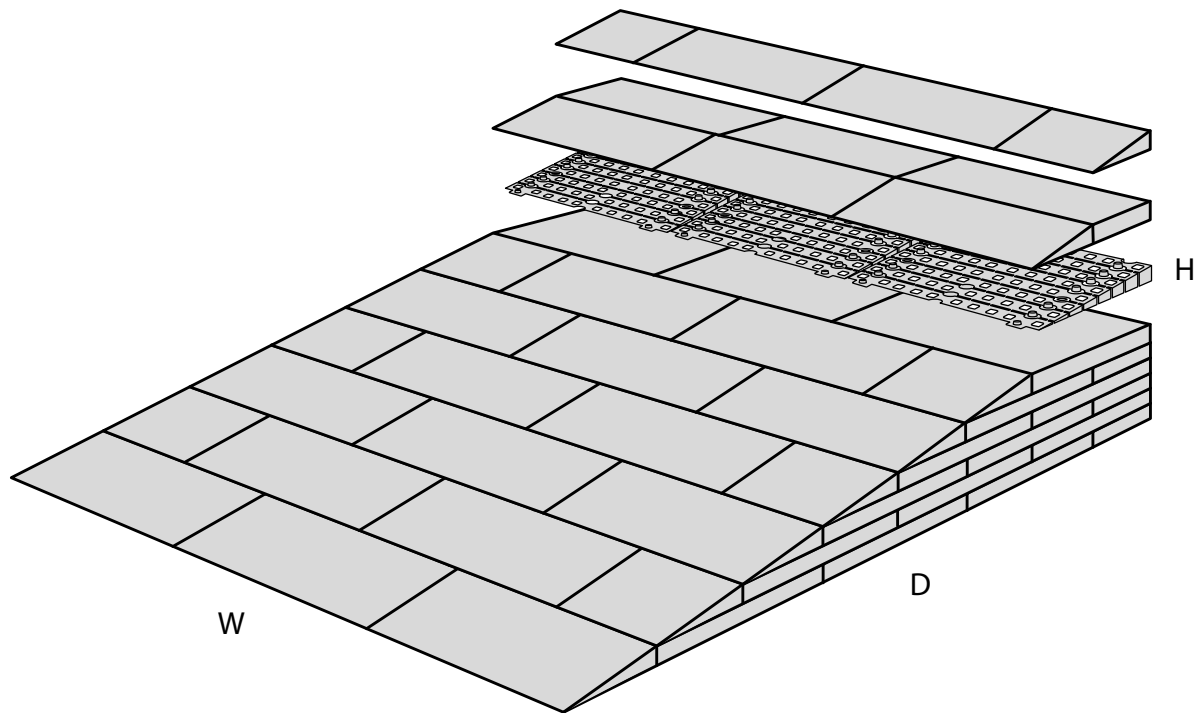

RAMP KIT 4

Height: 10,8 - 16,3 cm

Width: 75 cm

Depth: 100 cm

Included

HEIGHT ADJUSTMENT

Remove Ramp Adjuster from toplayer:

Heights:

PLACEMENT OF LOCKS

FASTENING WITH STOPPERS

FASTENING WITH MOUNTING PAD

Indoor:

Outdoor:

DISPOSAL

KIT and KIT parts: These products are made from PE (Polyethylen). For disposal after use we encourage you to make sure that the KIT is either returned to the point of purchase for collection and shipment back to Excellent (for regeneration), or sorted according to the recommendations in your local area.