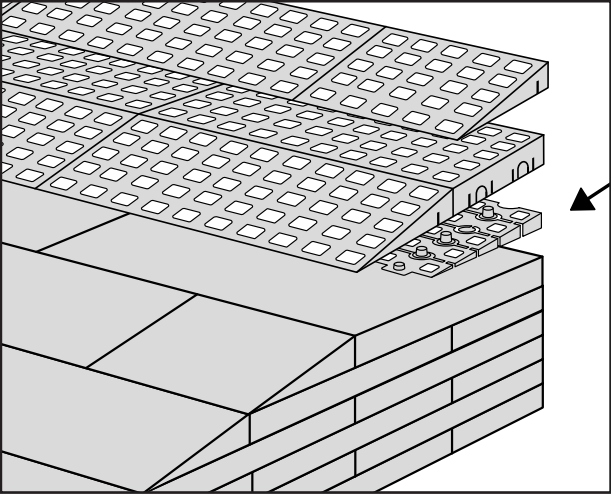

RAMP KIT 4

Height: 10,8 - 16,3 cm

Width: 75 cm

Depth: 100 cm

Included

HEIGHT ADJUSTMENT

Remove Ramp Adjuster from toplayer:

Heights:

PLACEMENT OF LOCKS

FASTENING WITH STOPPERS

FASTENING WITH MOUNTING PAD

Indoor:

Outdoor:

DISPOSAL

KIT and KIT parts: These products are made from PE (Polyethylen). For disposal after use we encourage you to make sure that the KIT is either returned to the point of purchase for collection and shipment back to Excellent (for regeneration), or sorted according to the recommendations in your local area.