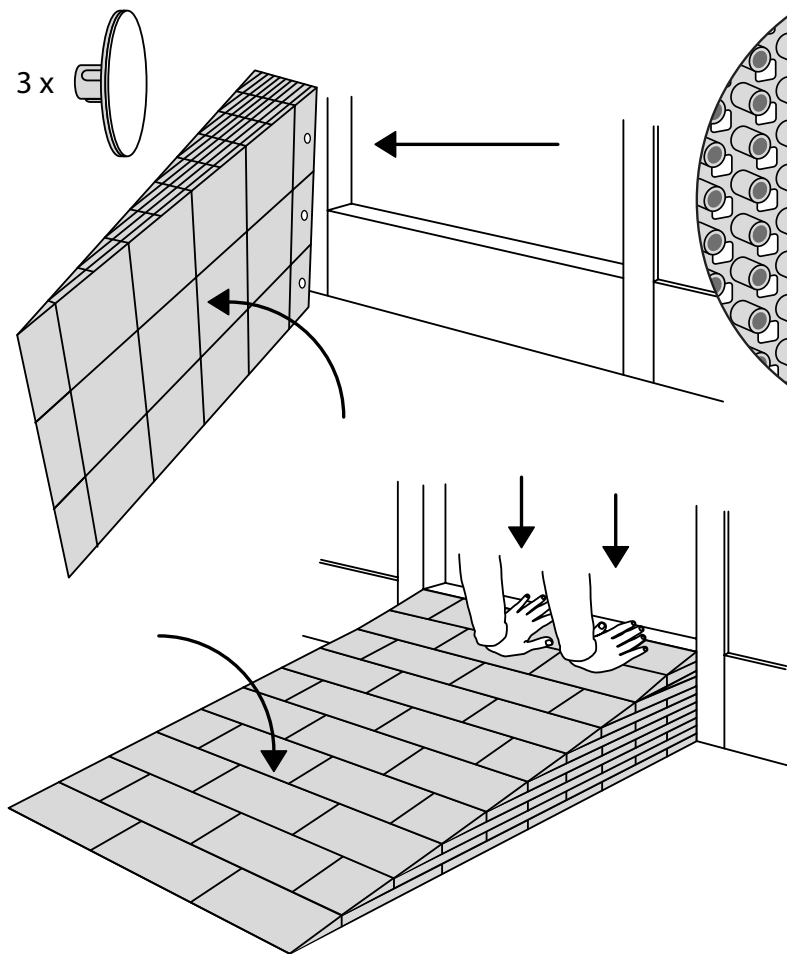

RAMP KIT 5

Height: 14,4 - 19,9 cm

Width: 75 cm

Depth: 125 cm

Included

HEIGHT ADJUSTMENT

Remove Ramp Adjuster from toplayer:

Heights:

PLACEMENT OF LOCKS

FASTENING WITH STOPPERS

FASTENING WITH MOUNTING PAD

Indoor:

Outdoor:

DISPOSAL

KIT and KIT parts: These products are made from PE (Polyethylen). For disposal after use we encourage you to make sure that the KIT is either returned to the point of purchase for collection and shipment back to Excellent (for regeneration), or sorted according to the recommendations in your local area.