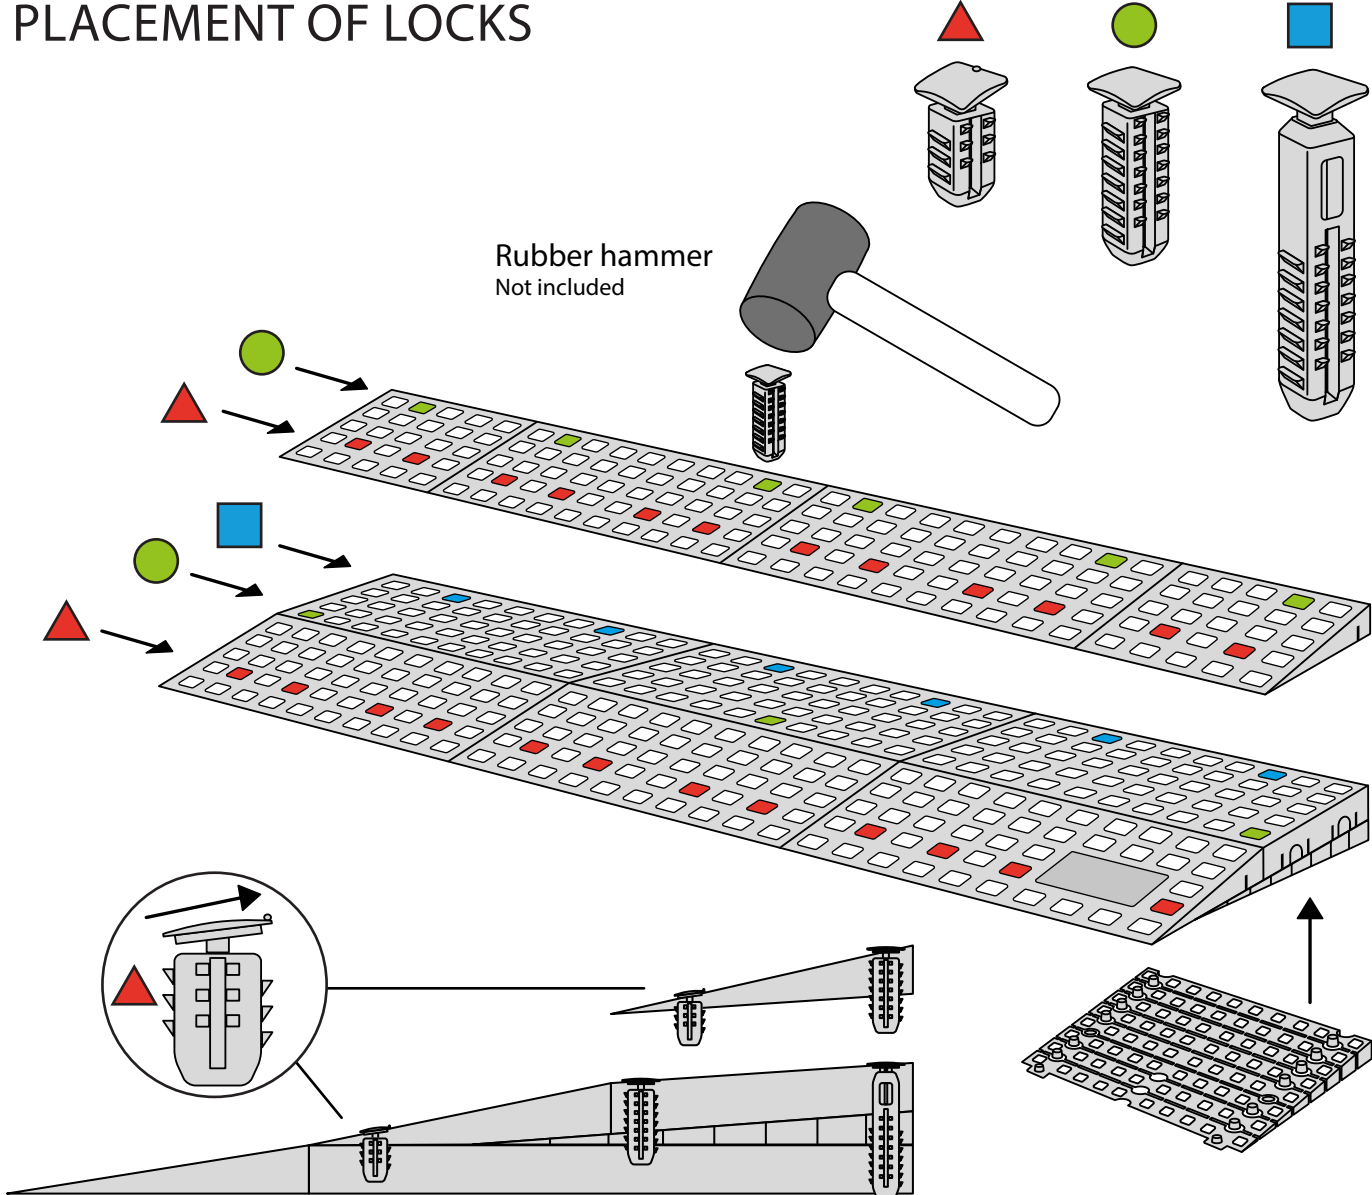

RAMP KIT 5

Height: 14,4 - 19,9 cm

Width: 75 cm

Depth: 125 cm

Included

HEIGHT ADJUSTMENT

Remove Ramp Adjuster from toplayer:

Heights:

PLACEMENT OF LOCKS

FASTENING WITH STOPPERS

FASTENING WITH MOUNTING PAD

Indoor:

Outdoor:

DISPOSAL

KIT and KIT parts: These products are made from PE (Polyethylen). For disposal after use we encourage you to make sure that the KIT is either returned to the point of purchase for collection and shipment back to Excellent (for regeneration), or sorted according to the recommendations in your local area.