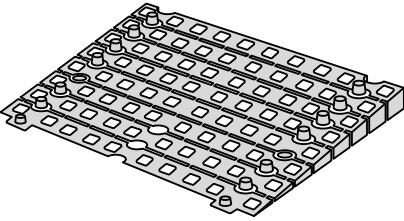

RAMP KIT 5

Height: 14,4 - 19,9 cm

Width: 75 cm

Depth: 125 cm

Included

HEIGHT ADJUSTMENT

Remove Ramp Adjuster from toplayer:

Heights:

PLACEMENT OF LOCKS

FASTENING WITH STOPPERS

FASTENING WITH MOUNTING PAD

Indoor:

Outdoor:

DISPOSAL

KIT and KIT parts: These products are made from PE (Polyethylen). For disposal after use we encourage you to make sure that the KIT is either returned to the point of purchase for collection and shipment back to Excellent (for regeneration), or sorted according to the recommendations in your local area.