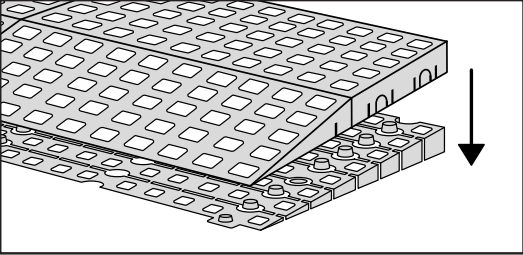

RAMP KIT 5

Height: 14,4 - 19,9 cm

Width: 75 cm

Depth: 125 cm

Included

HEIGHT ADJUSTMENT

Remove Ramp Adjuster from toplayer:

Heights:

PLACEMENT OF LOCKS

FASTENING WITH STOPPERS

FASTENING WITH MOUNTING PAD

Indoor:

Outdoor:

DISPOSAL

KIT and KIT parts: These products are made from PE (Polyethylen). For disposal after use we encourage you to make sure that the KIT is either returned to the point of purchase for collection and shipment back to Excellent (for regeneration), or sorted according to the recommendations in your local area.