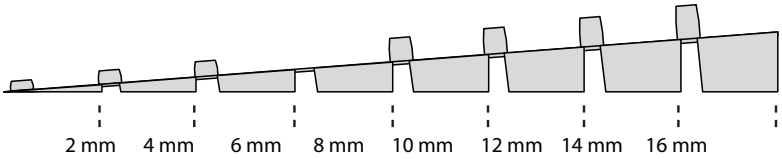

RAMP KIT 5

Height: 14,4 - 19,9 cm

Width: 75 cm

Depth: 125 cm

Included

HEIGHT ADJUSTMENT

Remove Ramp Adjuster from toplayer:

Heights: