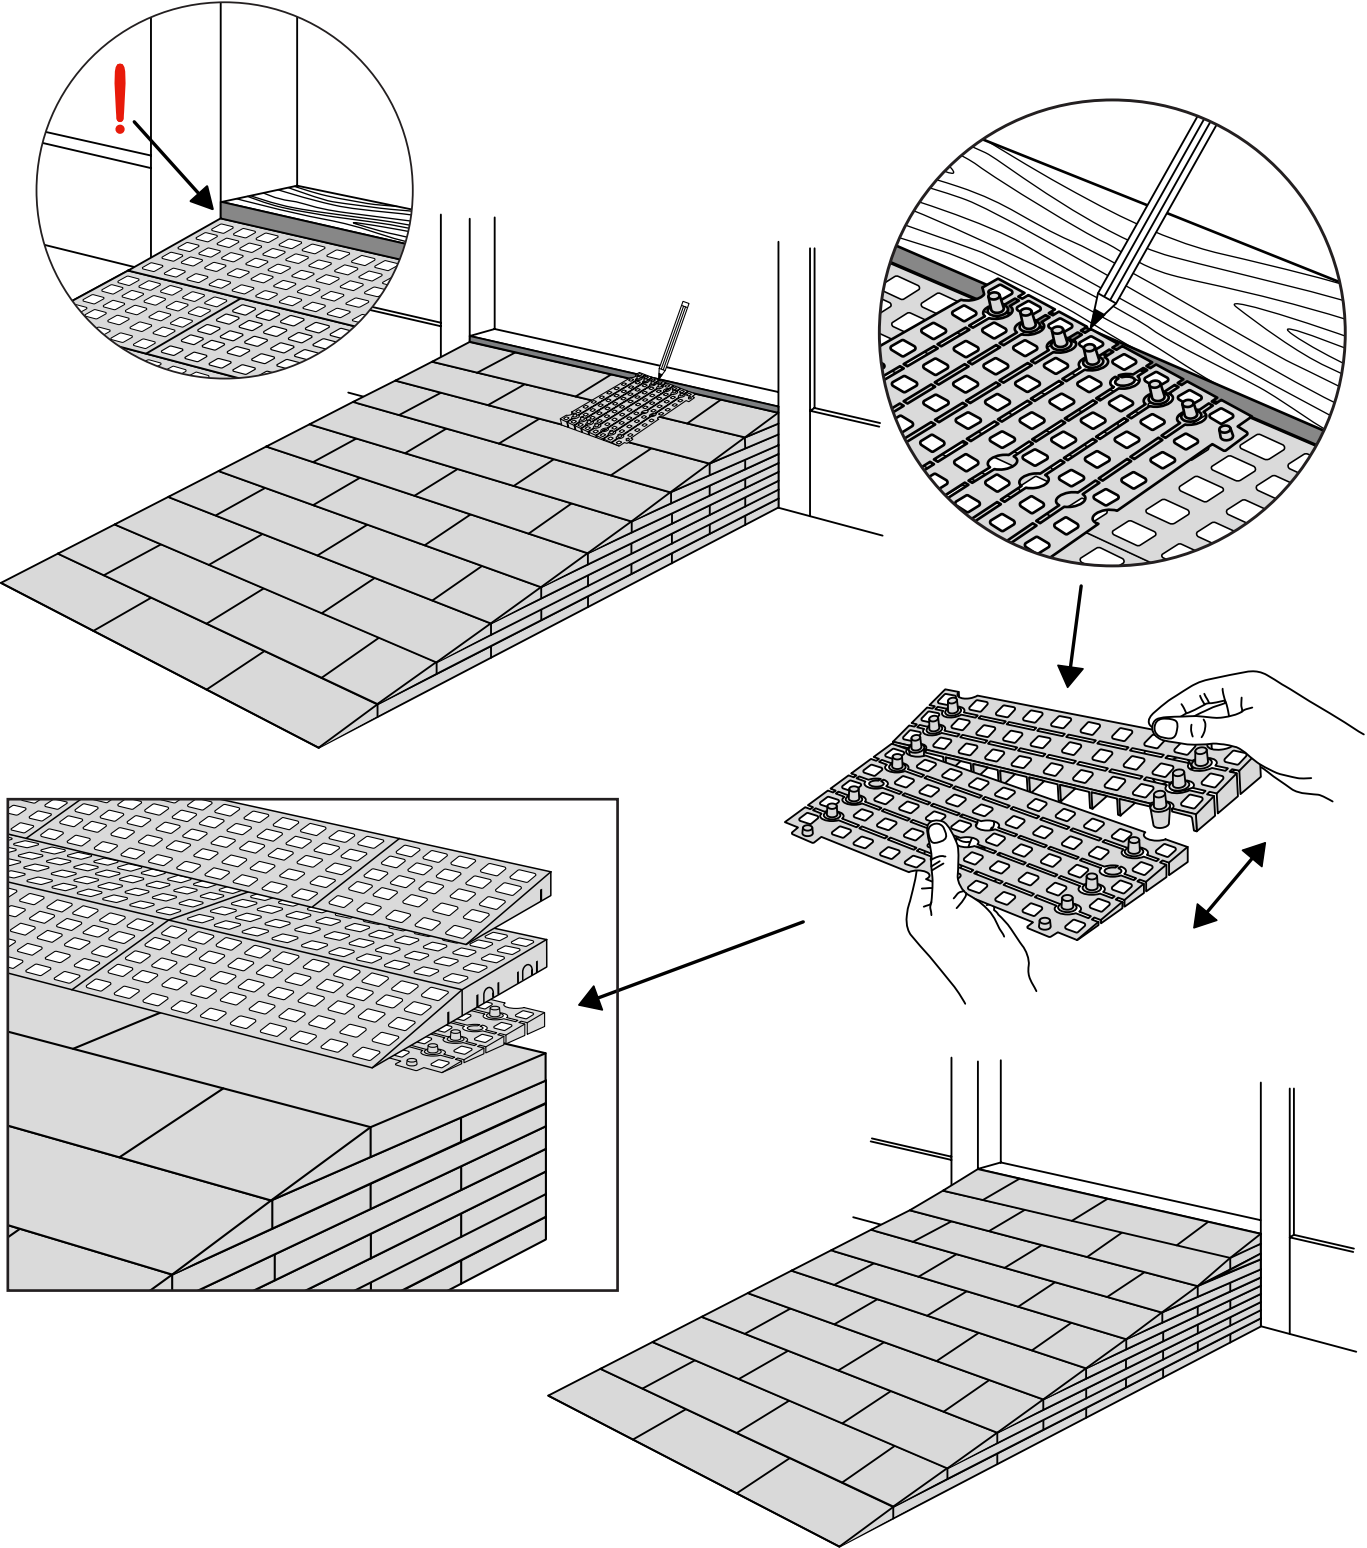

RAMP KIT 5

Height: 14,4 - 19,9 cm

Width: 75 cm

Depth: 125 cm

Included

HEIGHT ADJUSTMENT

Remove Ramp Adjuster from toplayer:

Heights:

PLACEMENT OF LOCKS

FASTENING WITH STOPPERS

FASTENING WITH MOUNTING PAD

Indoor:

Outdoor:

DISPOSAL

KIT and KIT parts: These products are made from PE (Polyethylen). For disposal after use we encourage you to make sure that the KIT is either returned to the point of purchase for collection and shipment back to Excellent (for regeneration), or sorted according to the recommendations in your local area.