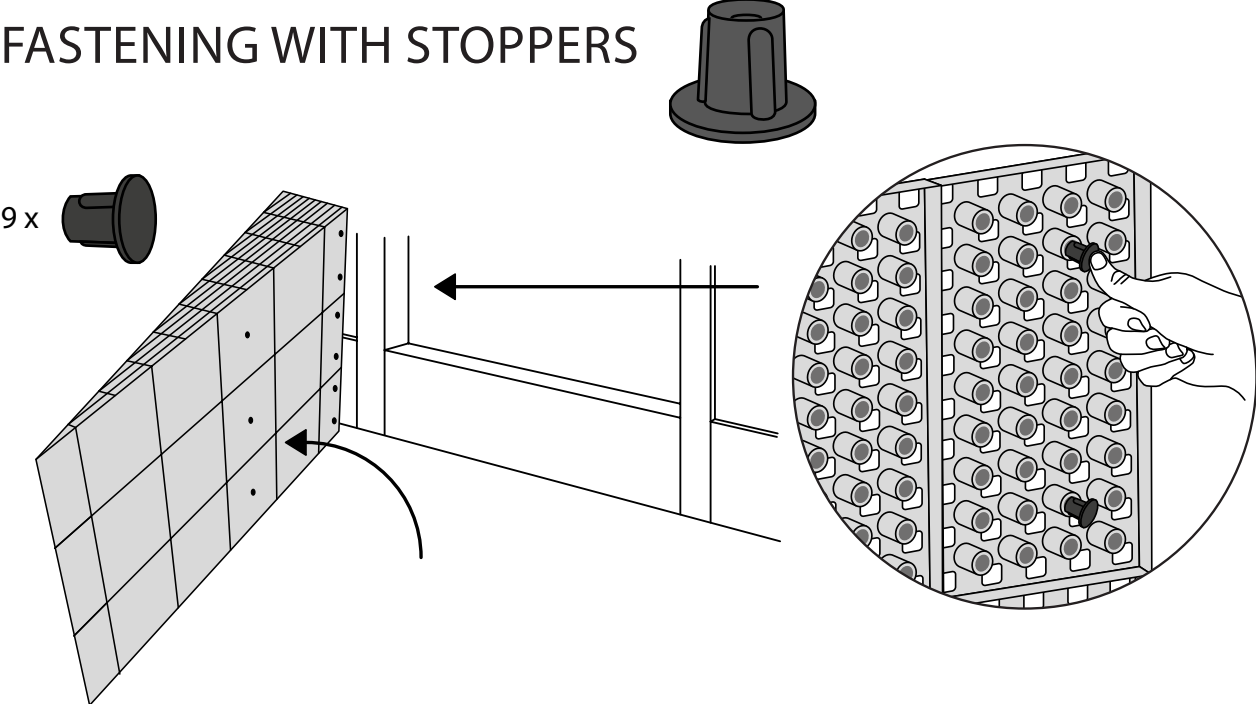

RAMP KIT 5

Height: 14,4 - 19,9 cm

Width: 75 cm

Depth: 125 cm

Included

HEIGHT ADJUSTMENT

Remove Ramp Adjuster from toplayer:

Heights:

PLACEMENT OF LOCKS

FASTENING WITH STOPPERS

FASTENING WITH MOUNTING PAD

Indoor:

Outdoor:

DISPOSAL

KIT and KIT parts: These products are made from PE (Polyethylen). For disposal after use we encourage you to make sure that the KIT is either returned to the point of purchase for collection and shipment back to Excellent (for regeneration), or sorted according to the recommendations in your local area.