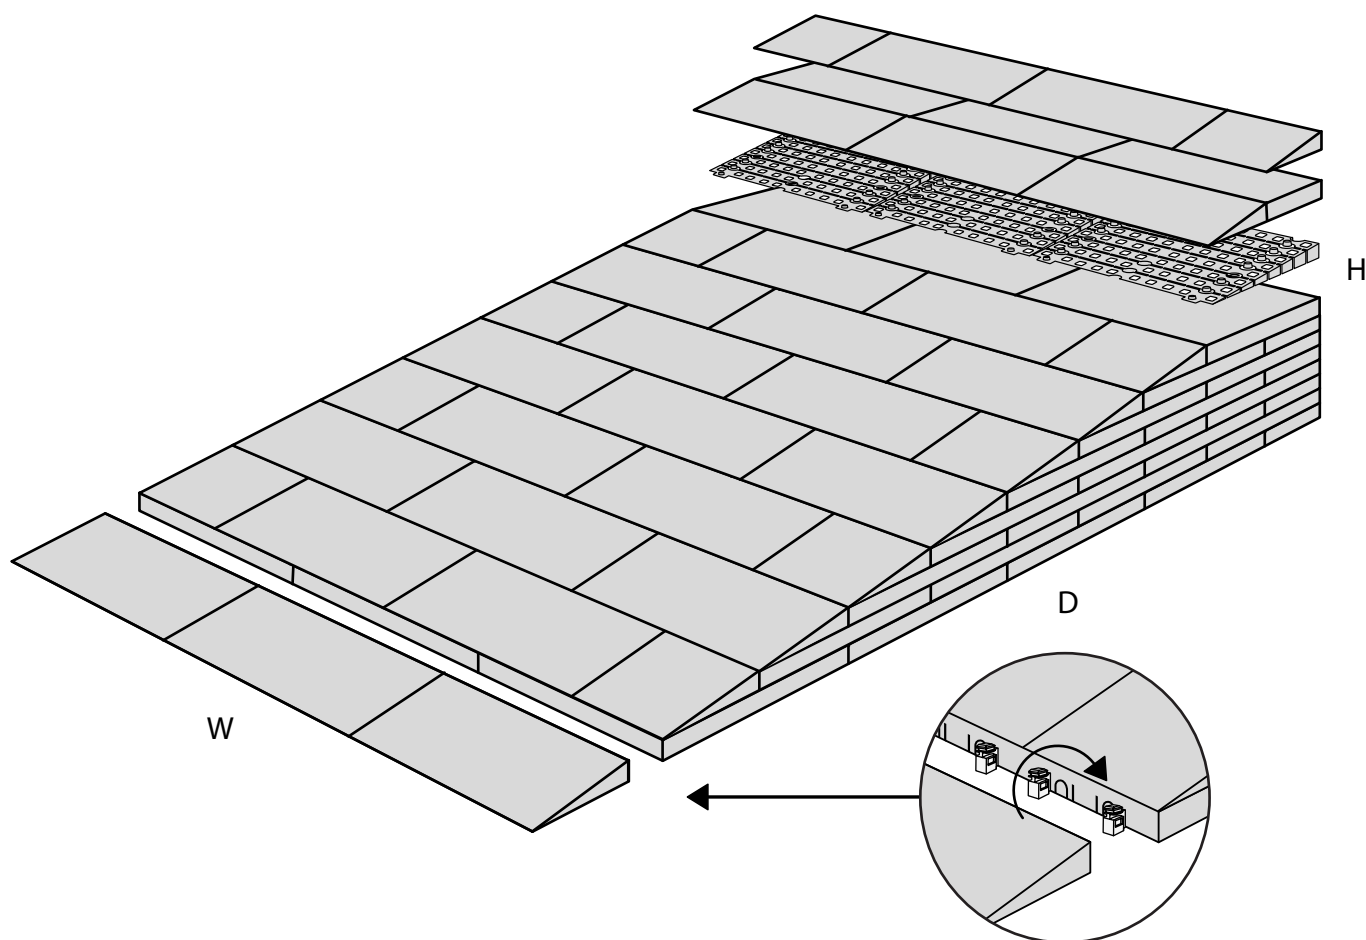

RAMP KIT 5

Height: 14,4 - 19,9 cm

Width: 75 cm

Depth: 125 cm

Included

HEIGHT ADJUSTMENT

Remove Ramp Adjuster from toplayer:

Heights:

PLACEMENT OF LOCKS

FASTENING WITH STOPPERS

FASTENING WITH MOUNTING PAD

Indoor:

Outdoor:

DISPOSAL

KIT and KIT parts: These products are made from PE (Polyethylen). For disposal after use we encourage you to make sure that the KIT is either returned to the point of purchase for collection and shipment back to Excellent (for regeneration), or sorted according to the recommendations in your local area.