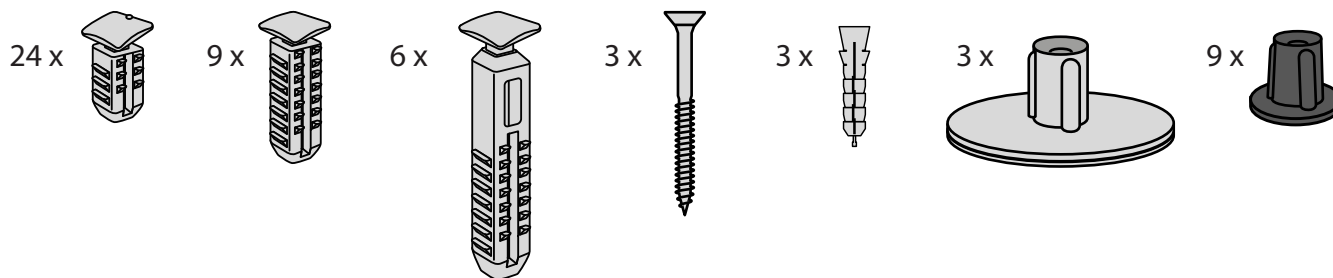

RAMP KIT 5

Height: 14,4 - 19,9 cm

Width: 75 cm

Depth: 125 cm

Included

HEIGHT ADJUSTMENT

Remove Ramp Adjuster from toplayer:

Heights:

PLACEMENT OF LOCKS

FASTENING WITH STOPPERS

FASTENING WITH MOUNTING PAD

Indoor:

Outdoor:

DISPOSAL

KIT and KIT parts: These products are made from PE (Polyethylen). For disposal after use we encourage you to make sure that the KIT is either returned to the point of purchase for collection and shipment back to Excellent (for regeneration), or sorted according to the recommendations in your local area.