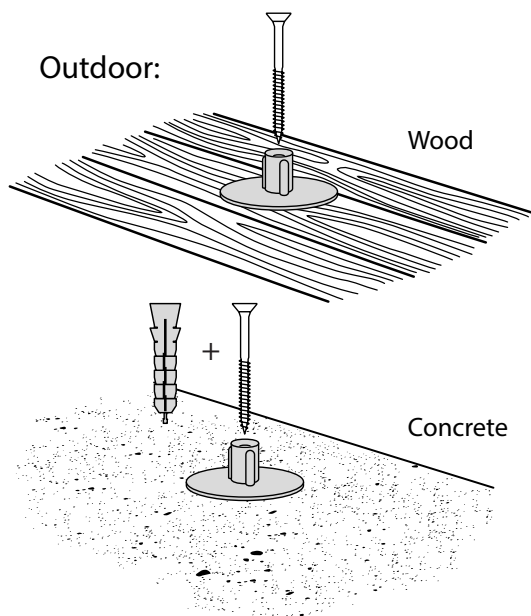

RAMP KIT 5

Height: 14,4 - 19,9 cm

Width: 75 cm

Depth: 125 cm

Included

HEIGHT ADJUSTMENT

Remove Ramp Adjuster from toplayer:

Heights:

PLACEMENT OF LOCKS

FASTENING WITH STOPPERS

FASTENING WITH MOUNTING PAD

Indoor:

Outdoor:

DISPOSAL

KIT and KIT parts: These products are made from PE (Polyethylen). For disposal after use we encourage you to make sure that the KIT is either returned to the point of purchase for collection and shipment back to Excellent (for regeneration), or sorted according to the recommendations in your local area.