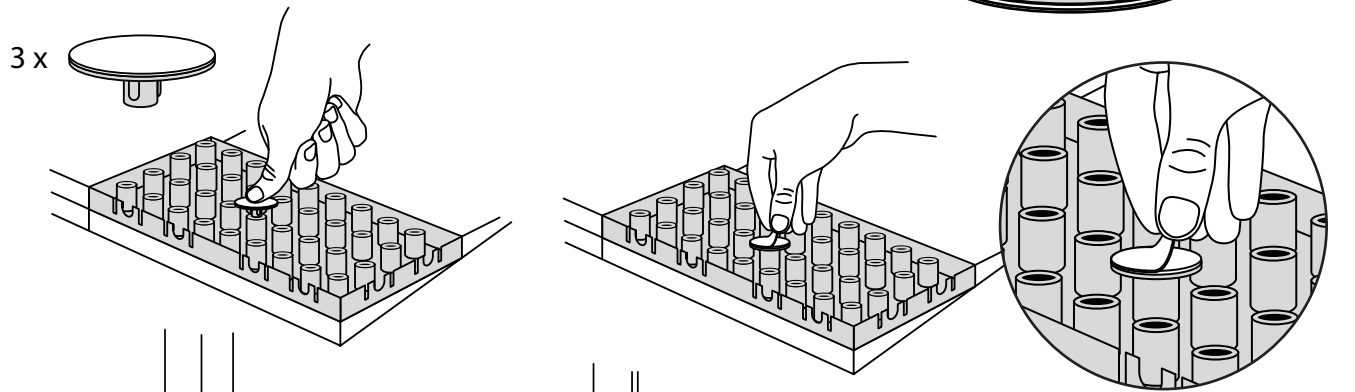

FASTENING WITH MOUNTING PADS