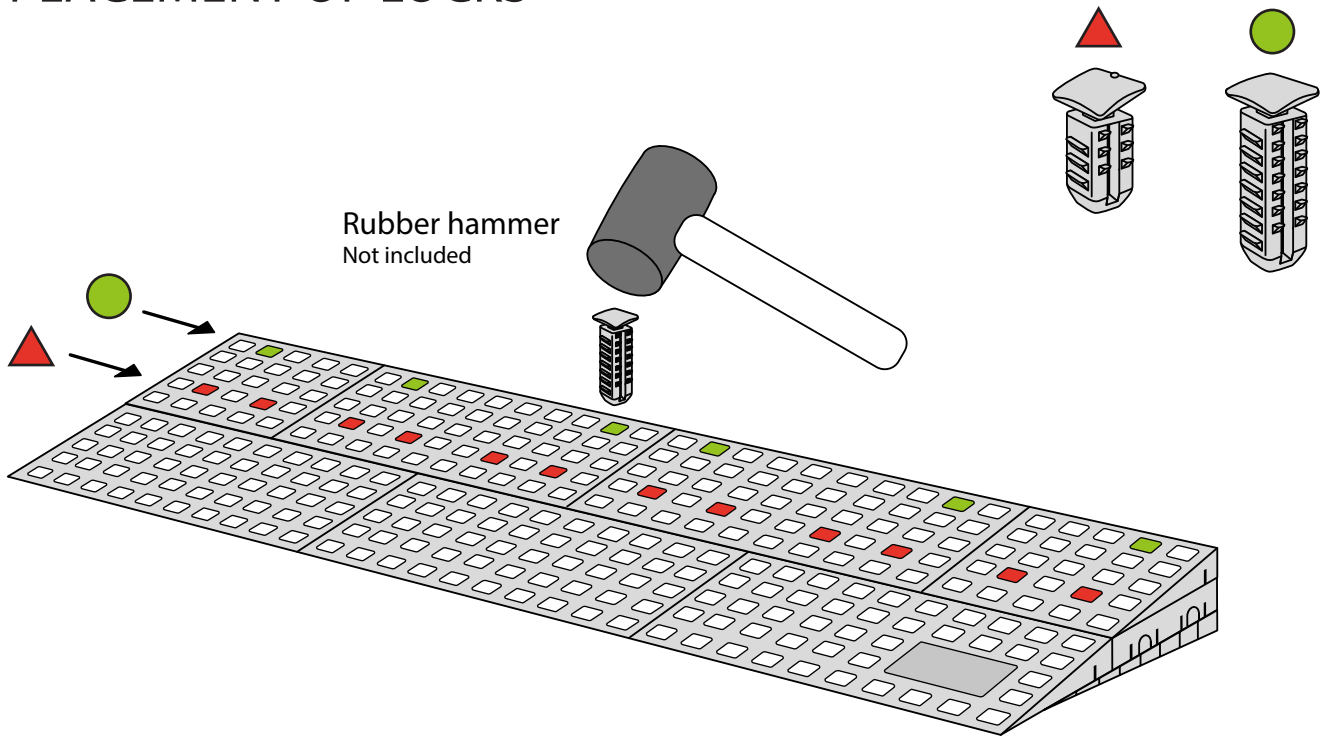

RAMP KIT 1

Height: 1,8 - 5,5 cm

Width: 75 cm

Depth: 25 cm

Included

12 x

6 x

3 x

3 x

3 x

6 x

Danish Design Pat. Pend. and produced
in Denmark by Excellent Systems A/S

HEIGHT ADJUSTMENT

Remove Ramp Adjuster from toplayer:

Heights:

PLACEMENT OF LOCKS

FASTENING WITH STOPPERS

FASTENING WITH MOUNTING PADS

Outdoor:

DISPOSAL

KIT and KIT parts: These products are made from PE (Polyethylen). For disposal after use we encourage you to make sure that the KIT is either returned to the point of purchase for collection and shipment back to Excellent (for regeneration), or sorted accordingly to the recommendations in your local area.