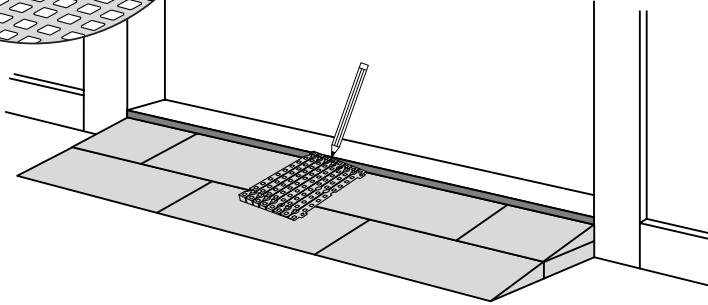

RAMP KIT 1

Height: 1,8 - 5,5 cm

Width: 75 cm

Depth: 25 cm

Included

12 x

6 x

3 x

3 x

3 x

6 x

Danish Design Pat. Pend. and produced
in Denmark by Excellent Systems A/S

HEIGHT ADJUSTMENT

Remove Ramp Adjuster from toplayer:

Heights:

PLACEMENT OF LOCKS