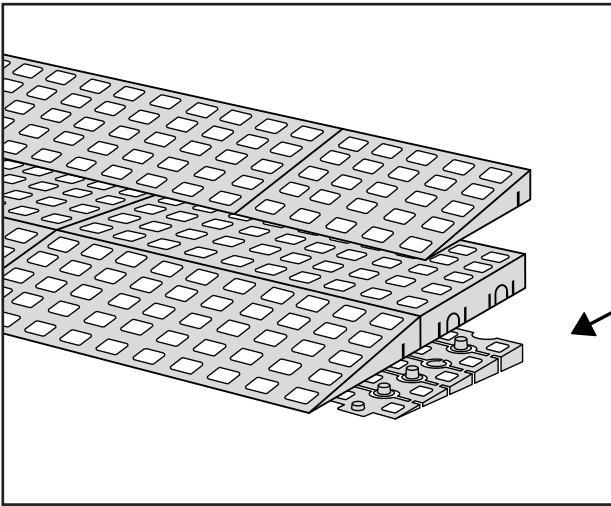

RAMP KIT 1

Height: 1,8 - 5,5 cm

Width: 75 cm

Depth: 25 cm

Included

12 x

6 x

3 x

3 x

3 x

6 x

Danish Design Pat. Pend. and produced
in Denmark by Excellent Systems A/S

HEIGHT ADJUSTMENT

Remove Ramp Adjuster from toplayer:

Heights:

PLACEMENT OF LOCKS