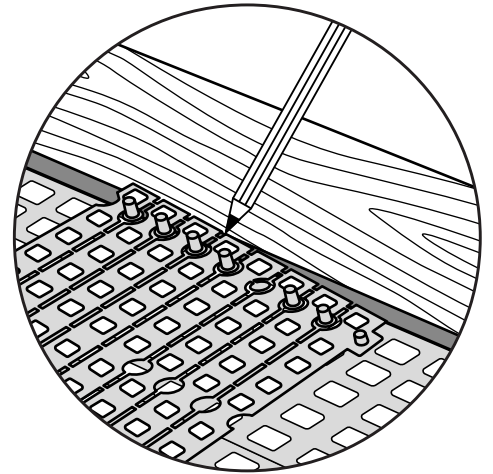

RAMP KIT 1

Height: 1,8 - 5,5 cm

Width: 75 cm

Depth: 25 cm

Included

12 x

6 x

3 x

3 x

3 x

6 x

Danish Design Pat. Pend. and produced
in Denmark by Excellent Systems A/S

HEIGHT ADJUSTMENT

Remove Ramp Adjuster from toplayer:

Heights:

PLACEMENT OF LOCKS