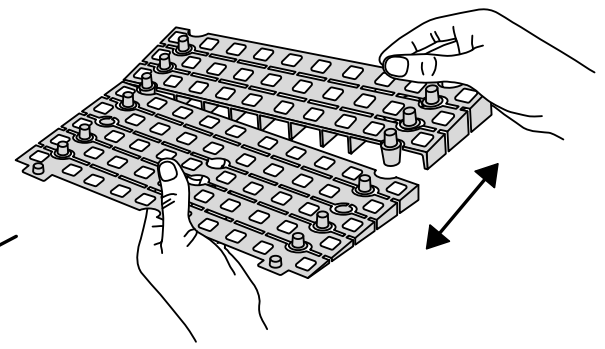

RAMP KIT 1

Height: 1,8 - 5,5 cm

Width: 75 cm

Depth: 25 cm

Included

12 x

6 x

3 x

3 x

3 x

6 x

Danish Design Pat. Pend. and produced
in Denmark by Excellent Systems A/S

HEIGHT ADJUSTMENT

Remove Ramp Adjuster from toplayer:

Heights:

PLACEMENT OF LOCKS