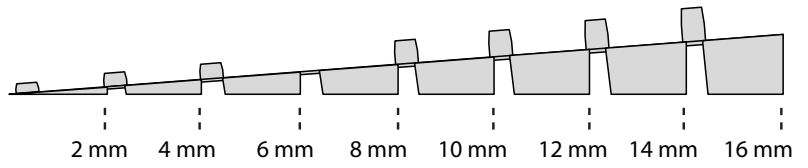

RAMP KIT 1

Height: 1,8 - 5,5 cm

Width: 75 cm

Depth: 25 cm

Included

12 x

6 x

3 x

3 x

3 x

6 x

Danish Design Pat. Pend. and produced
in Denmark by Excellent Systems A/S

HEIGHT ADJUSTMENT

Remove Ramp Adjuster from toplayer:

Heights:

PLACEMENT OF LOCKS