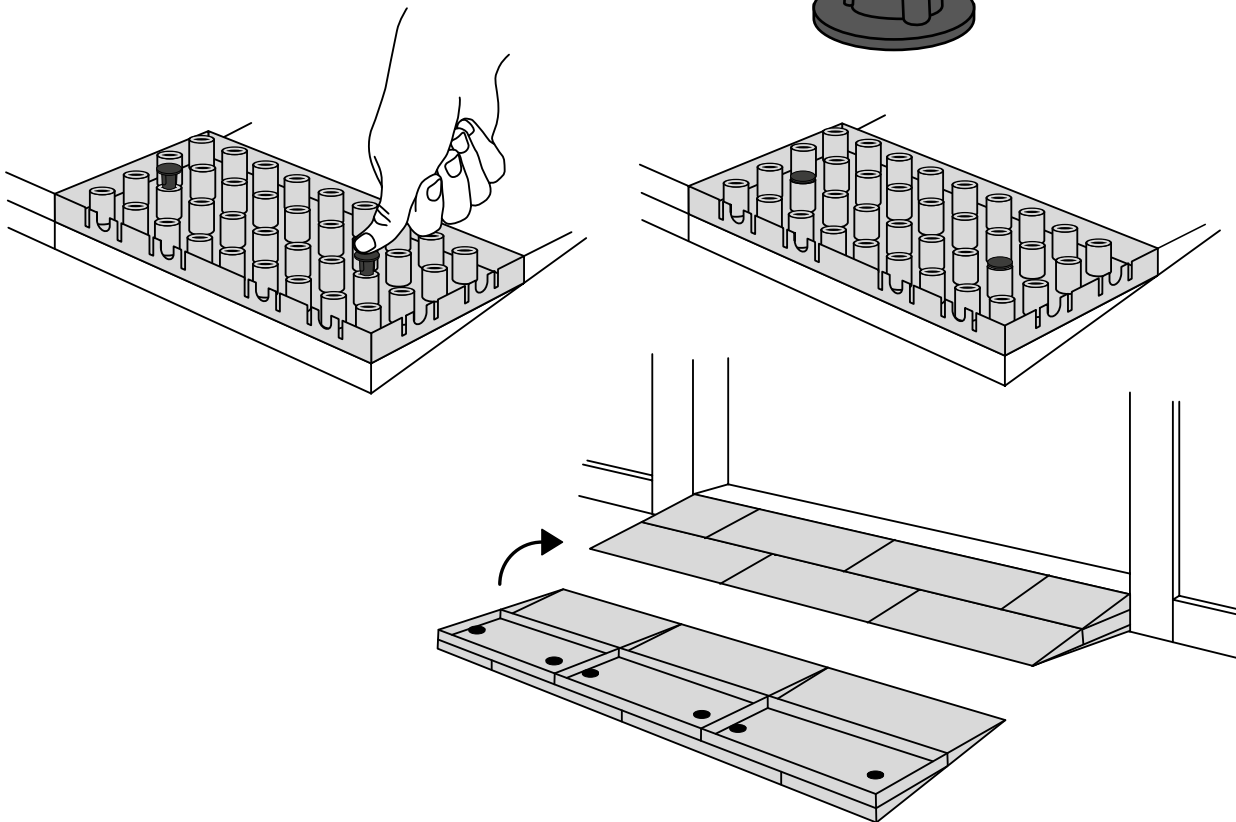

RAMP KIT 1

Height: 1,8 - 5,5 cm

Width: 75 cm

Depth: 25 cm

Included

12 x

6 x

3 x

3 x

3 x

6 x

Danish Design Pat. Pend. and produced
in Denmark by Excellent Systems A/S

HEIGHT ADJUSTMENT

Remove Ramp Adjuster from toplayer:

Heights:

PLACEMENT OF LOCKS

FASTENING WITH STOPPERS

FASTENING WITH MOUNTING PADS

Outdoor:

DISPOSAL

KIT and KIT parts: These products are made from PE (Polyethylen). For disposal after use we encourage you to make sure that the KIT is either returned to the point of purchase for collection and shipment back to Excellent (for regeneration), or sorted accordingly to the recommendations in your local area.