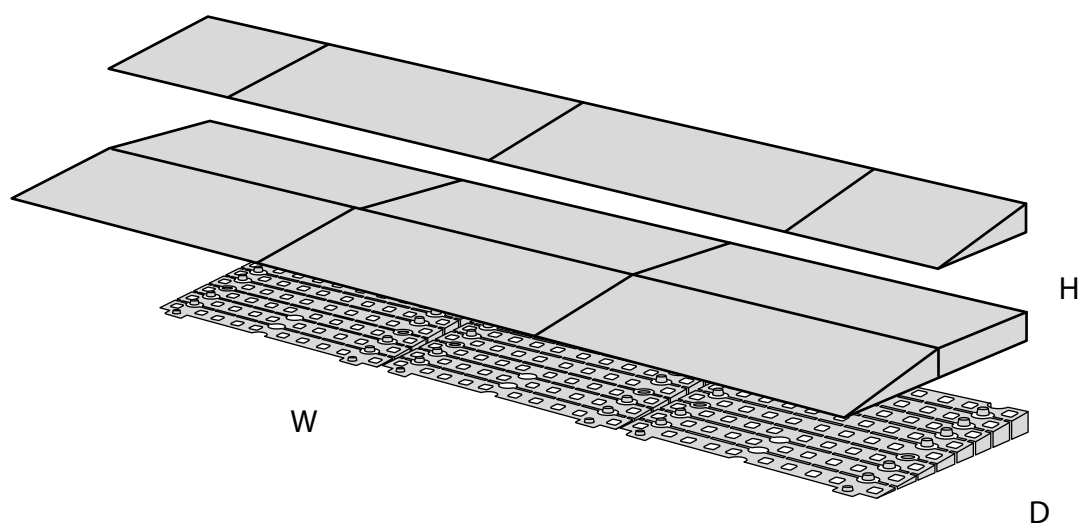

RAMP KIT 1

Height: 1,8 - 5,5 cm

Width: 75 cm

Depth: 25 cm

Included

12 x

6 x

3 x

3 x

3 x

6 x

Danish Design Pat. Pend. and produced
in Denmark by Excellent Systems A/S

HEIGHT ADJUSTMENT

Remove Ramp Adjuster from toplayer:

Heights:

PLACEMENT OF LOCKS