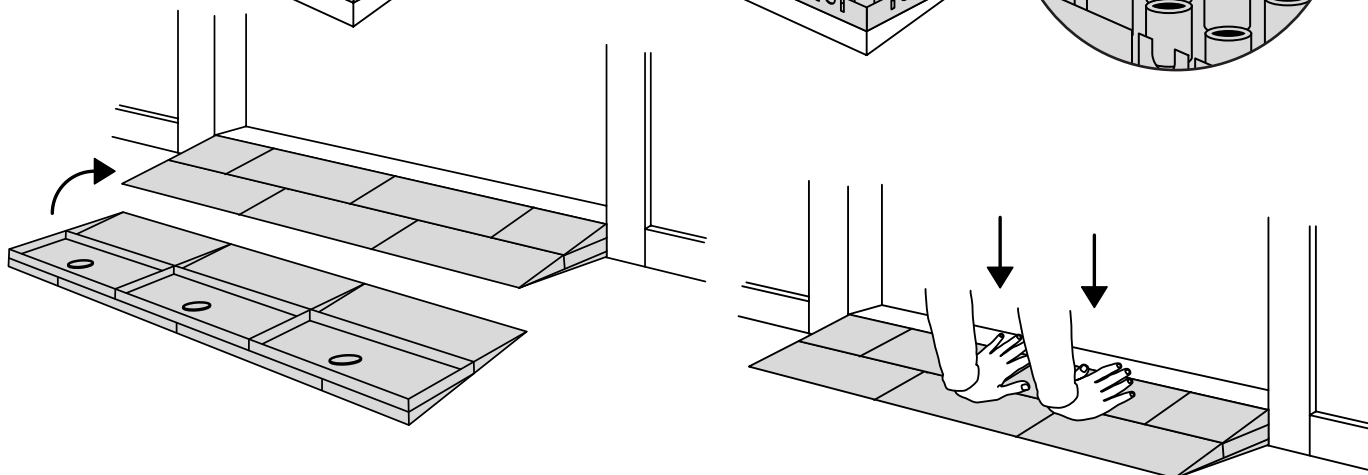

FASTENING WITH MOUNTING PADS