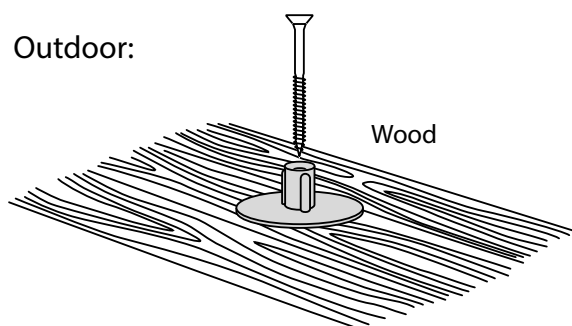

FASTENING WITH MOUNTING PADS

Outdoor:

DISPOSAL

KIT and KIT parts: These products are made from PE (Polyethylen). For disposal after use we encourage you to make sure that the KIT is either returned to the point of purchase for collection and shipment back to Excellent (for regeneration), or sorted accordingly to the recommendations in your local area.

Plastic bag: Recycled as clear LDPE plastic.

Cardboard box: Recycled as cardboard.

Brochure and instruction: Recycled as paper after end use.