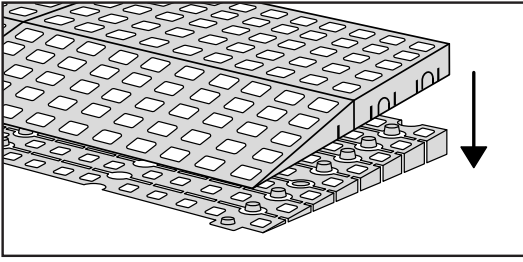

RAMP KIT 1

Height: 1,8 - 5,5 cm

Width: 75 cm

Depth: 25 cm

Included

12 x

6 x

3 x

3 x

3 x

6 x

Danish Design Pat. Pend. and produced
in Denmark by Excellent Systems A/S

HEIGHT ADJUSTMENT

Remove Ramp Adjuster from toplayer:

Heights:

PLACEMENT OF LOCKS