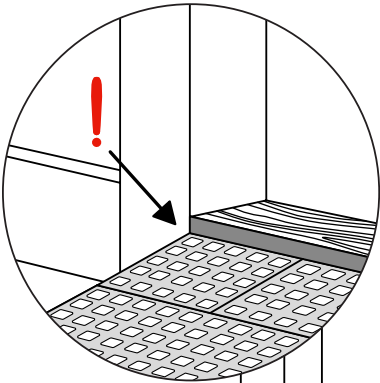

3 x

3 x

6 x

Danish Design Pat. Pend. and produced
in Denmark by Excellent Systems A/S

HEIGHT ADJUSTMENT

Remove Ramp Adjuster from toplayer:

Heights:

PLACEMENT OF LOCKS