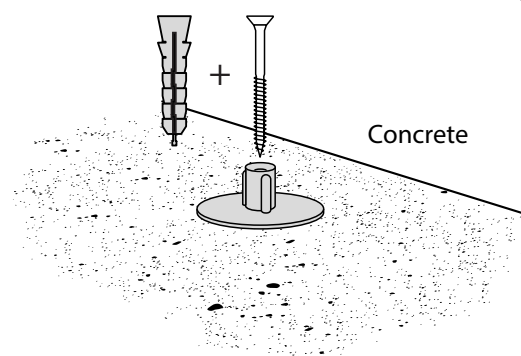

FASTENING WITH MOUNTING PADS

Outdoor:

DISPOSAL

KIT and KIT parts: These products are made from PE (Polyethylen). For disposal after use we encourage you to make sure that the KIT is either returned to the point of purchase for collection and shipment back to Excellent (for regeneration), or sorted accordingly to the recommendations in your local area.

Plastic bag: Recycled as clear LDPE plastic.

Cardboard box: Recycled as cardboard.

Brochure and instruction: Recycled as paper after end use.