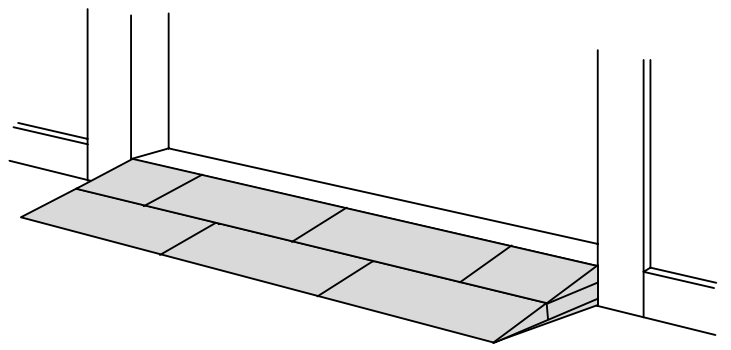

RAMP KIT 1

Height: 1,8 - 5,5 cm

Width: 75 cm

Depth: 25 cm

Included

12 x

6 x

3 x

3 x

3 x

6 x

Danish Design Pat. Pend. and produced
in Denmark by Excellent Systems A/S

HEIGHT ADJUSTMENT

Remove Ramp Adjuster from toplayer:

Heights:

PLACEMENT OF LOCKS