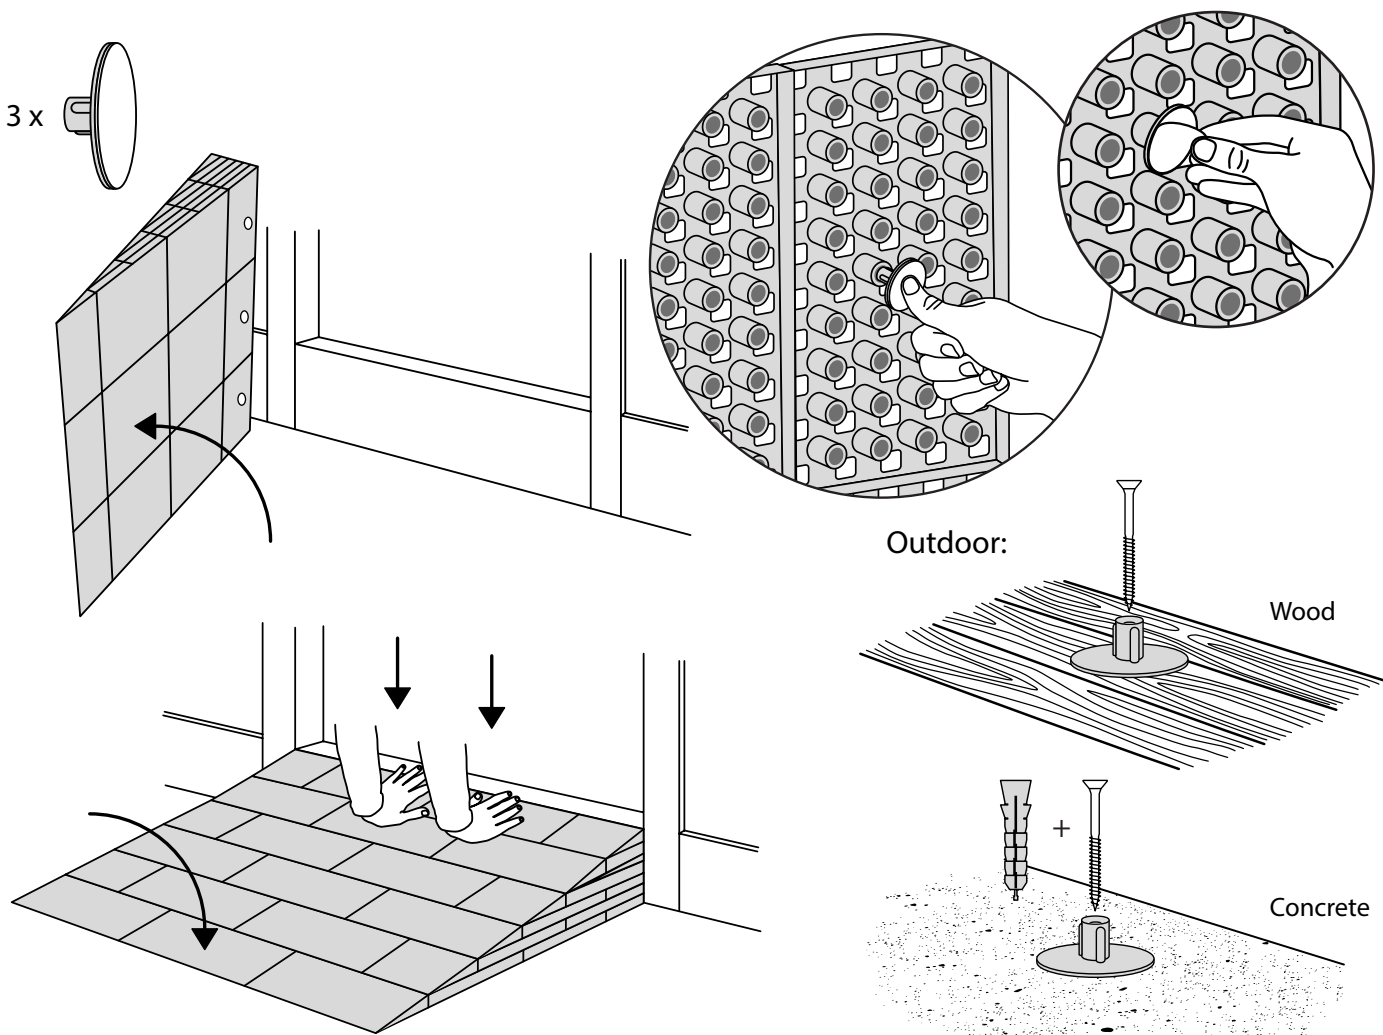

RAMP KIT 3

Height: 7,2 - 12,7 cm

Width: 75 cm

Depth: 75 cm

Included

Danish Design Pat. Pend. and produced
in Denmark by Excellent Systems A/S

HEIGHT ADJUSTMENT

Remove Ramp Adjuster from toplayer:

Heights:

PLACEMENT OF LOCKS

FASTENING WITH STOPPERS

FASTENING WITH MOUNTING PAD

Indoor:

Outdoor:

DISPOSAL

KIT and KIT parts: These products are made from PE (Polyethylen). For disposal after use we encourage you to make sure that the KIT is either returned to the point of purchase for collection and shipment back to Excellent (for regeneration), or sorted accordingly to the recommendations in your local area.