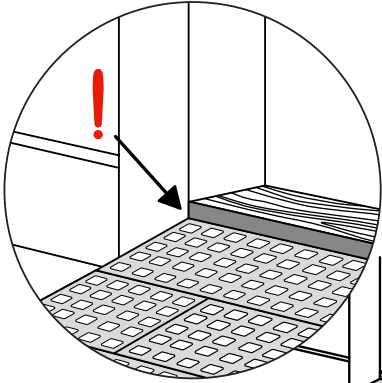

RAMP KIT 3

Height: 7,2 - 12,7 cm

Width: 75 cm

Depth: 75 cm

Included

Danish Design Pat. Pend. and produced
in Denmark by Excellent Systems A/S

HEIGHT ADJUSTMENT

Remove Ramp Adjuster from toplayer:

Heights:

PLACEMENT OF LOCKS

FASTENING WITH STOPPERS

FASTENING WITH MOUNTING PAD

Indoor:

Outdoor:

DISPOSAL

KIT and KIT parts: These products are made from PE (Polyethylen). For disposal after use we encourage you to make sure that the KIT is either returned to the point of purchase for collection and shipment back to Excellent (for regeneration), or sorted accordingly to the recommendations in your local area.