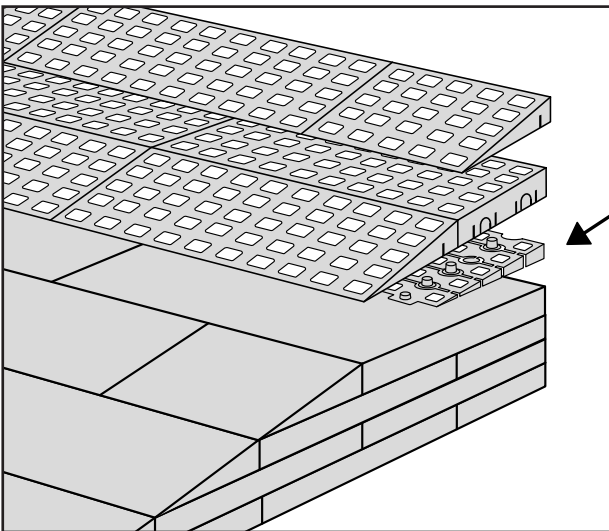

RAMP KIT 3

Height: 7,2 - 12,7 cm

Width: 75 cm

Depth: 75 cm

Included

Danish Design Pat. Pend. and produced
in Denmark by Excellent Systems A/S

HEIGHT ADJUSTMENT

Remove Ramp Adjuster from toplayer:

Heights:

PLACEMENT OF LOCKS

FASTENING WITH STOPPERS

FASTENING WITH MOUNTING PAD

Indoor:

Outdoor:

DISPOSAL

KIT and KIT parts: These products are made from PE (Polyethylen). For disposal after use we encourage you to make sure that the KIT is either returned to the point of purchase for collection and shipment back to Excellent (for regeneration), or sorted accordingly to the recommendations in your local area.