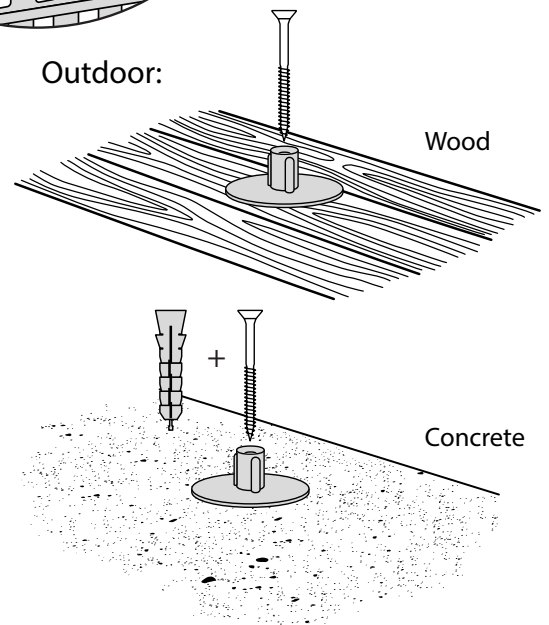

RAMP KIT 3

Height: 7,2 - 12,7 cm

Width: 75 cm

Depth: 75 cm

Included

Danish Design Pat. Pend. and produced
in Denmark by Excellent Systems A/S

HEIGHT ADJUSTMENT

Remove Ramp Adjuster from toplayer:

Heights:

PLACEMENT OF LOCKS

FASTENING WITH STOPPERS

FASTENING WITH MOUNTING PAD

Indoor:

Outdoor:

DISPOSAL

KIT and KIT parts: These products are made from PE (Polyethylen). For disposal after use we encourage you to make sure that the KIT is either returned to the point of purchase for collection and shipment back to Excellent (for regeneration), or sorted accordingly to the recommendations in your local area.