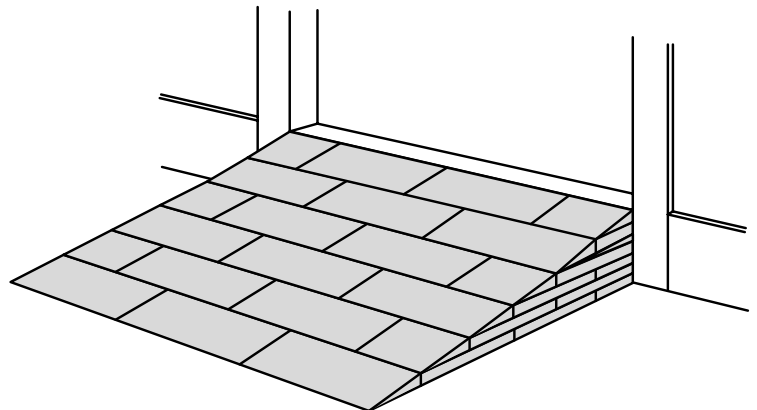

RAMP KIT 3

Height: 7,2 - 12,7 cm

Width: 75 cm

Depth: 75 cm

Included

Danish Design Pat. Pend. and produced
in Denmark by Excellent Systems A/S

HEIGHT ADJUSTMENT

Remove Ramp Adjuster from toplayer:

Heights:

PLACEMENT OF LOCKS

FASTENING WITH STOPPERS

FASTENING WITH MOUNTING PAD

Indoor:

Outdoor:

DISPOSAL

KIT and KIT parts: These products are made from PE (Polyethylen). For disposal after use we encourage you to make sure that the KIT is either returned to the point of purchase for collection and shipment back to Excellent (for regeneration), or sorted accordingly to the recommendations in your local area.