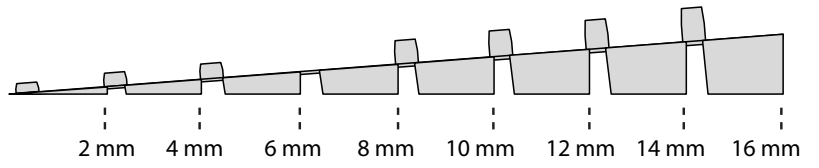

HEIGHT ADJUSTMENT

Remove Ramp Adjuster from toplayer:

Heights: