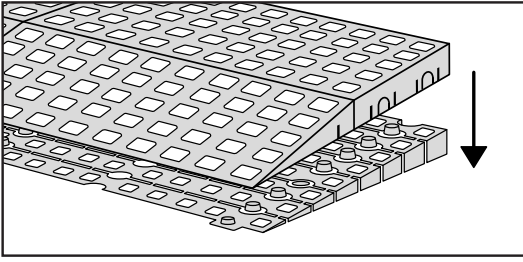

RAMP KIT 3

Height: 7,2 - 12,7 cm

Width: 75 cm

Depth: 75 cm

Included

Danish Design Pat. Pend. and produced
in Denmark by Excellent Systems A/S

HEIGHT ADJUSTMENT

Remove Ramp Adjuster from toplayer:

Heights:

PLACEMENT OF LOCKS

FASTENING WITH STOPPERS

FASTENING WITH MOUNTING PAD

Indoor:

Outdoor:

DISPOSAL

KIT and KIT parts: These products are made from PE (Polyethylen). For disposal after use we encourage you to make sure that the KIT is either returned to the point of purchase for collection and shipment back to Excellent (for regeneration), or sorted accordingly to the recommendations in your local area.