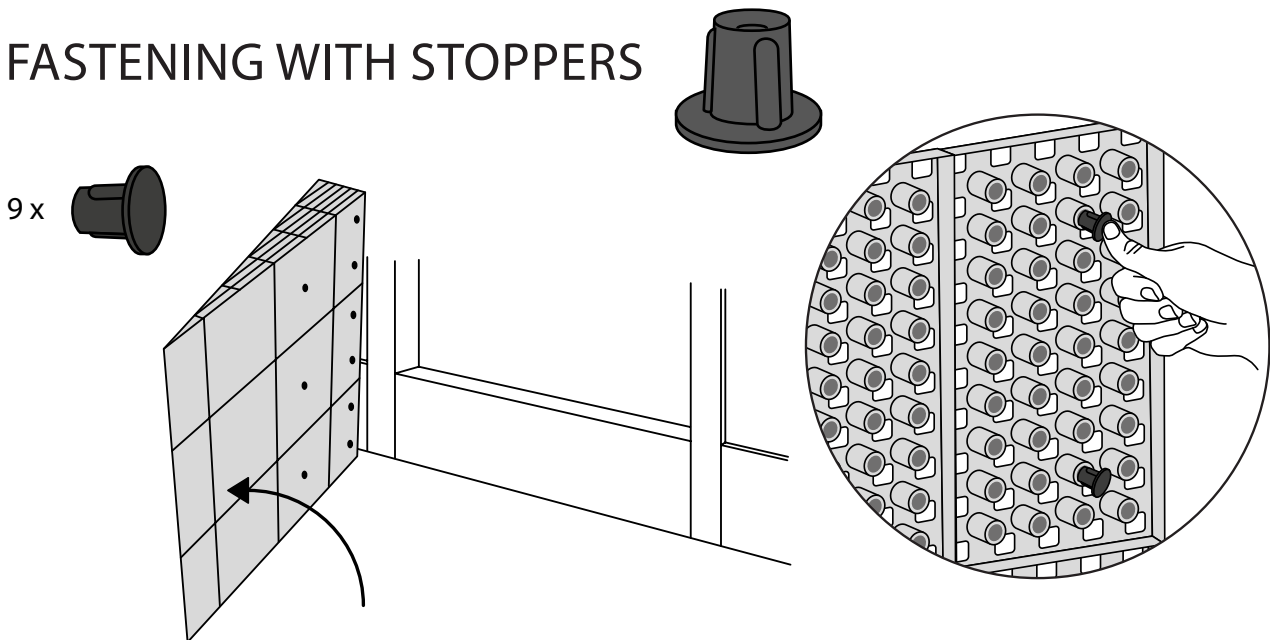

RAMP KIT 3

Height: 7,2 - 12,7 cm

Width: 75 cm

Depth: 75 cm

Included

Danish Design Pat. Pend. and produced
in Denmark by Excellent Systems A/S

HEIGHT ADJUSTMENT

Remove Ramp Adjuster from toplayer:

Heights:

PLACEMENT OF LOCKS

FASTENING WITH STOPPERS

FASTENING WITH MOUNTING PAD

Indoor:

Outdoor:

DISPOSAL

KIT and KIT parts: These products are made from PE (Polyethylen). For disposal after use we encourage you to make sure that the KIT is either returned to the point of purchase for collection and shipment back to Excellent (for regeneration), or sorted accordingly to the recommendations in your local area.