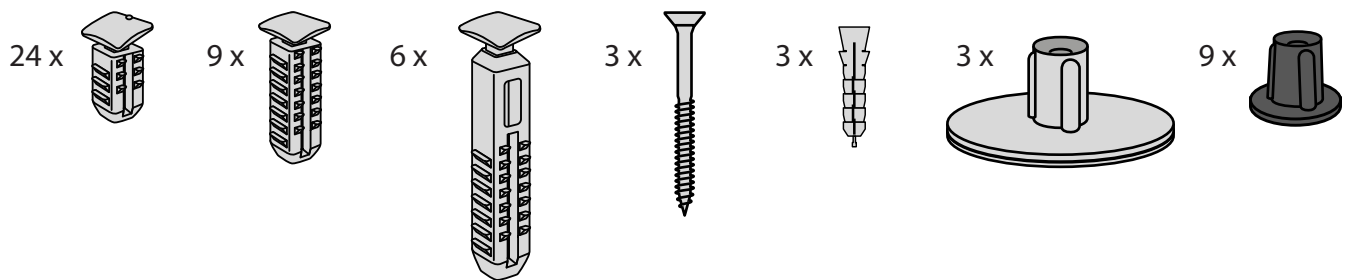

RAMP KIT 3

Height: 7,2 - 12,7 cm

Width: 75 cm

Depth: 75 cm

Included

Danish Design Pat. Pend. and produced
in Denmark by Excellent Systems A/S

HEIGHT ADJUSTMENT

Remove Ramp Adjuster from toplayer:

Heights:

PLACEMENT OF LOCKS

FASTENING WITH STOPPERS

FASTENING WITH MOUNTING PAD

Indoor:

Outdoor:

DISPOSAL

KIT and KIT parts: These products are made from PE (Polyethylen). For disposal after use we encourage you to make sure that the KIT is either returned to the point of purchase for collection and shipment back to Excellent (for regeneration), or sorted accordingly to the recommendations in your local area.