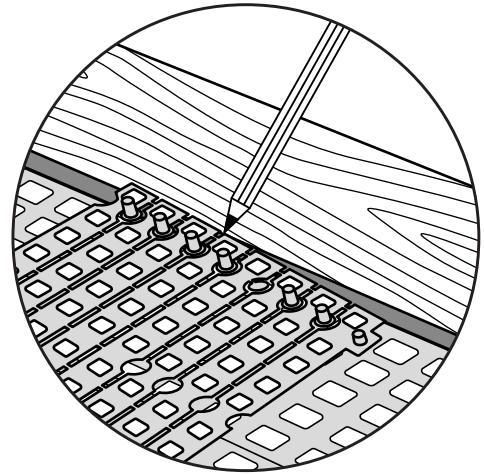

RAMP KIT 3

Height: 7,2 - 12,7 cm

Width: 75 cm

Depth: 75 cm

Included

Danish Design Pat. Pend. and produced
in Denmark by Excellent Systems A/S

HEIGHT ADJUSTMENT

Remove Ramp Adjuster from toplayer:

Heights:

PLACEMENT OF LOCKS

FASTENING WITH STOPPERS

FASTENING WITH MOUNTING PAD

Indoor:

Outdoor:

DISPOSAL

KIT and KIT parts: These products are made from PE (Polyethylen). For disposal after use we encourage you to make sure that the KIT is either returned to the point of purchase for collection and shipment back to Excellent (for regeneration), or sorted accordingly to the recommendations in your local area.