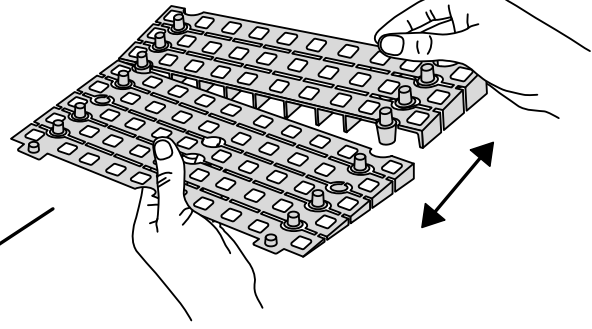

RAMP KIT 3

Height: 7,2 - 12,7 cm

Width: 75 cm

Depth: 75 cm

Included

Danish Design Pat. Pend. and produced
in Denmark by Excellent Systems A/S

HEIGHT ADJUSTMENT

Remove Ramp Adjuster from toplayer:

Heights:

PLACEMENT OF LOCKS

FASTENING WITH STOPPERS

FASTENING WITH MOUNTING PAD

Indoor:

Outdoor:

DISPOSAL

KIT and KIT parts: These products are made from PE (Polyethylen). For disposal after use we encourage you to make sure that the KIT is either returned to the point of purchase for collection and shipment back to Excellent (for regeneration), or sorted accordingly to the recommendations in your local area.