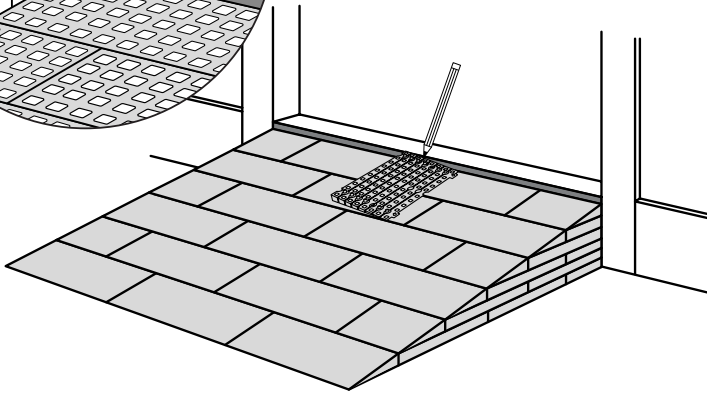

RAMP KIT 3

Height: 7,2 - 12,7 cm

Width: 75 cm

Depth: 75 cm

Included

Danish Design Pat. Pend. and produced
in Denmark by Excellent Systems A/S

HEIGHT ADJUSTMENT

Remove Ramp Adjuster from toplayer:

Heights:

PLACEMENT OF LOCKS

FASTENING WITH STOPPERS

FASTENING WITH MOUNTING PAD

Indoor:

Outdoor:

DISPOSAL

KIT and KIT parts: These products are made from PE (Polyethylen). For disposal after use we encourage you to make sure that the KIT is either returned to the point of purchase for collection and shipment back to Excellent (for regeneration), or sorted accordingly to the recommendations in your local area.