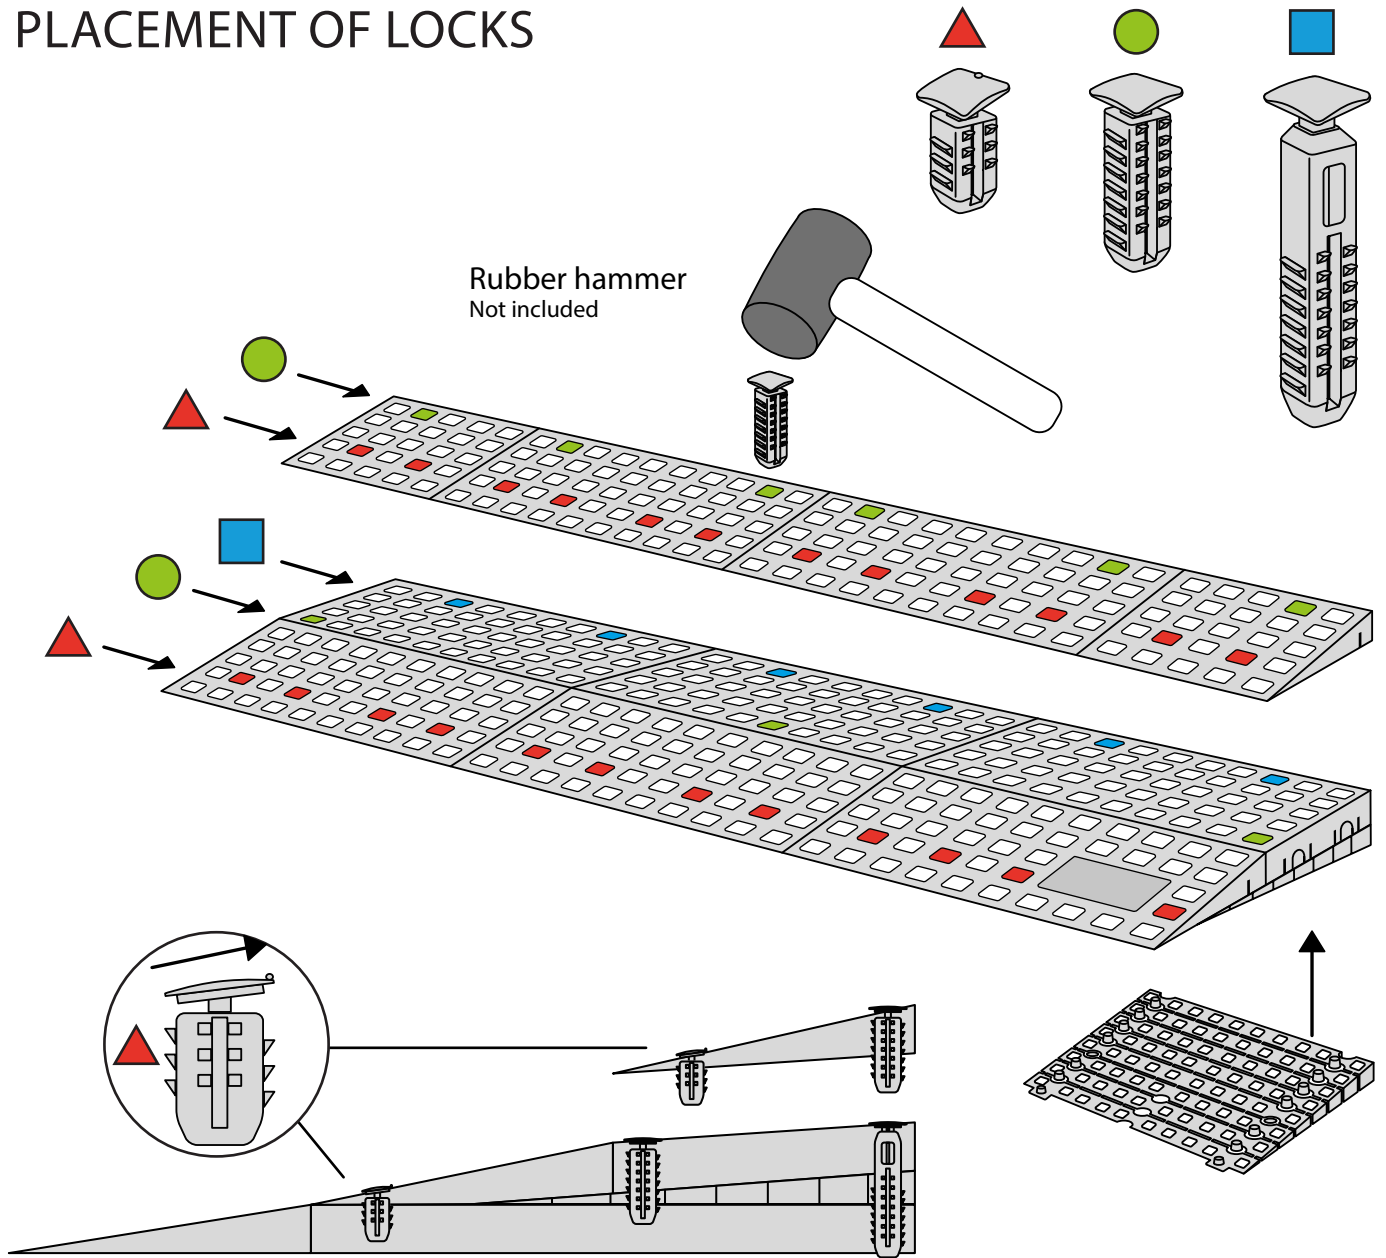

RAMP KIT 3

Height: 7,2 - 12,7 cm

Width: 75 cm

Depth: 75 cm

Included

Danish Design Pat. Pend. and produced
in Denmark by Excellent Systems A/S

HEIGHT ADJUSTMENT

Remove Ramp Adjuster from toplayer:

Heights:

PLACEMENT OF LOCKS

FASTENING WITH STOPPERS

FASTENING WITH MOUNTING PAD

Indoor:

Outdoor:

DISPOSAL

KIT and KIT parts: These products are made from PE (Polyethylen). For disposal after use we encourage you to make sure that the KIT is either returned to the point of purchase for collection and shipment back to Excellent (for regeneration), or sorted accordingly to the recommendations in your local area.