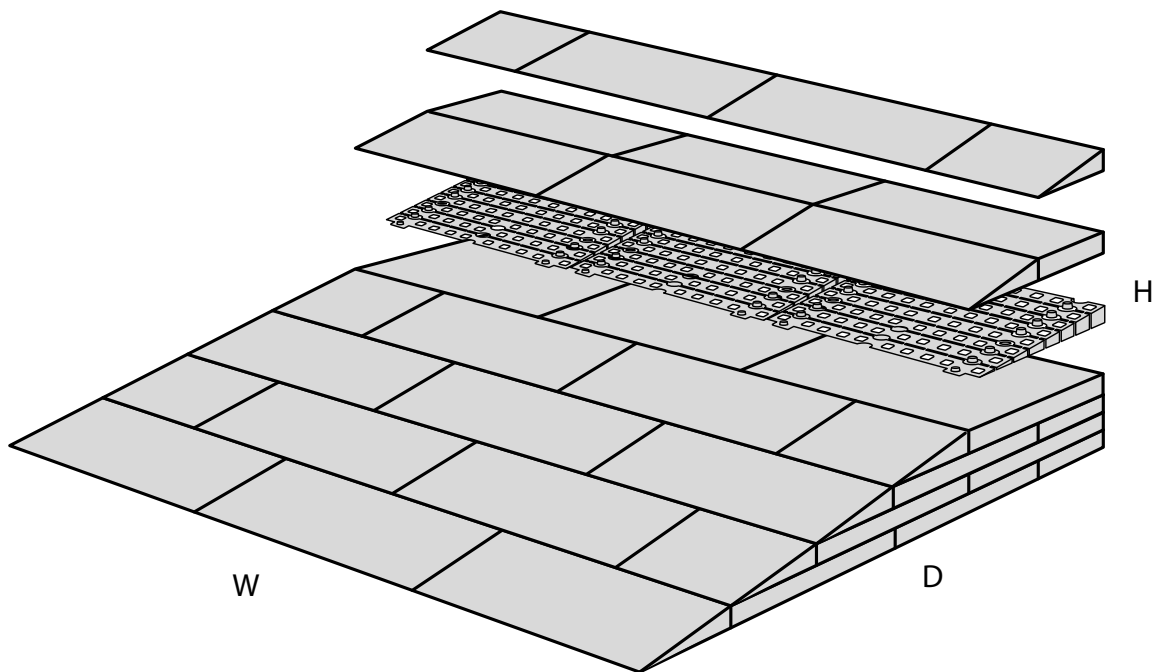

RAMP KIT 3

Height: 7,2 - 12,7 cm

Width: 75 cm

Depth: 75 cm

Included

Danish Design Pat. Pend. and produced
in Denmark by Excellent Systems A/S

HEIGHT ADJUSTMENT

Remove Ramp Adjuster from toplayer:

Heights:

PLACEMENT OF LOCKS

FASTENING WITH STOPPERS

FASTENING WITH MOUNTING PAD

Indoor:

Outdoor:

DISPOSAL

KIT and KIT parts: These products are made from PE (Polyethylen). For disposal after use we encourage you to make sure that the KIT is either returned to the point of purchase for collection and shipment back to Excellent (for regeneration), or sorted accordingly to the recommendations in your local area.