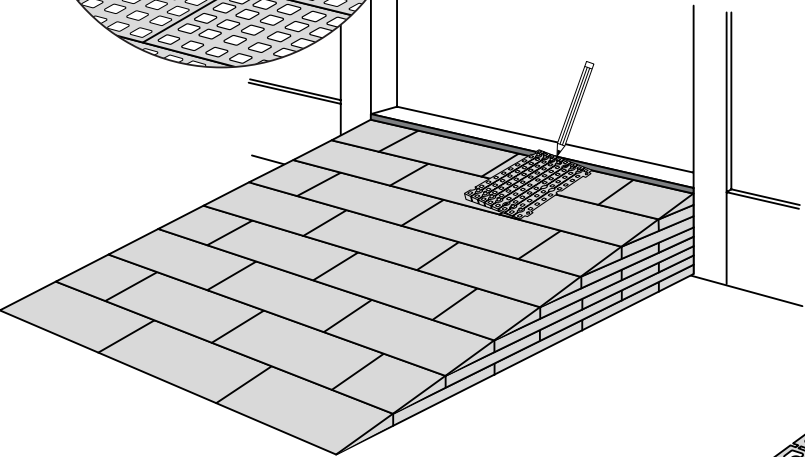

# RAMP KIT 4

Height: 10,8 - 16,3 cm

Width: 75 cm

Depth: 100 cm

## Included

# HEIGHT ADJUSTMENT

Remove Ramp Adjuster from toplayer:

Heights: