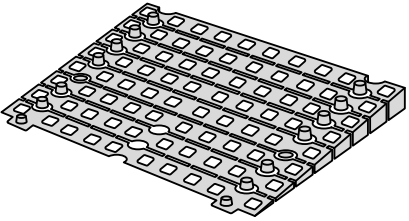

# RAMP KIT 4

Height: 10,8 - 16,3 cm

Width: 75 cm

Depth: 100 cm

## Included

# HEIGHT ADJUSTMENT

Remove Ramp Adjuster from toplayer:

Heights: