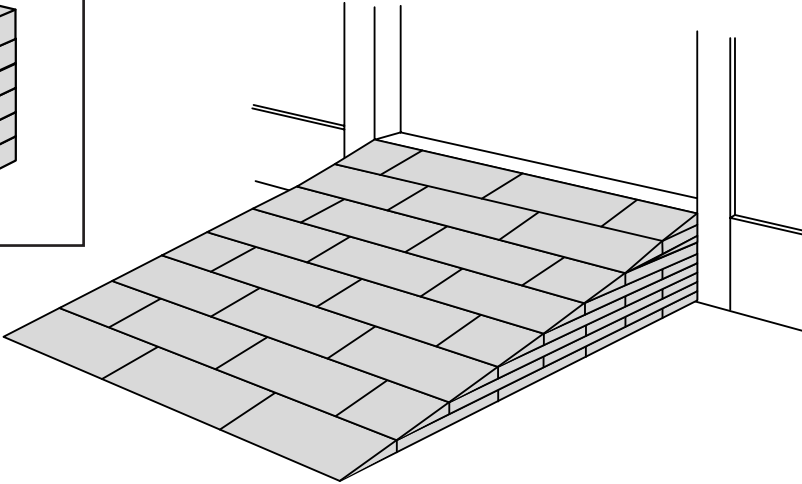

# RAMP KIT 4

Height: 10,8 - 16,3 cm

Width: 75 cm

Depth: 100 cm

## Included

# HEIGHT ADJUSTMENT

Remove Ramp Adjuster from toplayer:

Heights: