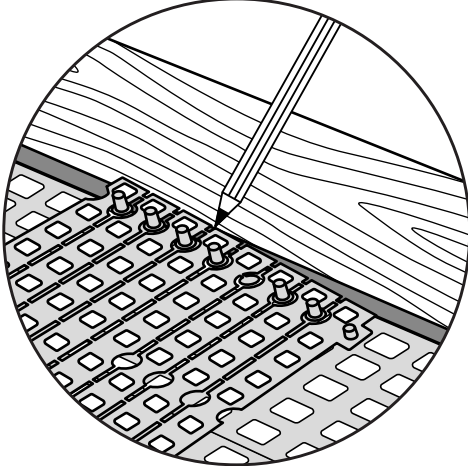

# RAMP KIT 4

Height: 10,8 - 16,3 cm

Width: 75 cm

Depth: 100 cm

## Included

# HEIGHT ADJUSTMENT

Remove Ramp Adjuster from toplayer:

Heights: