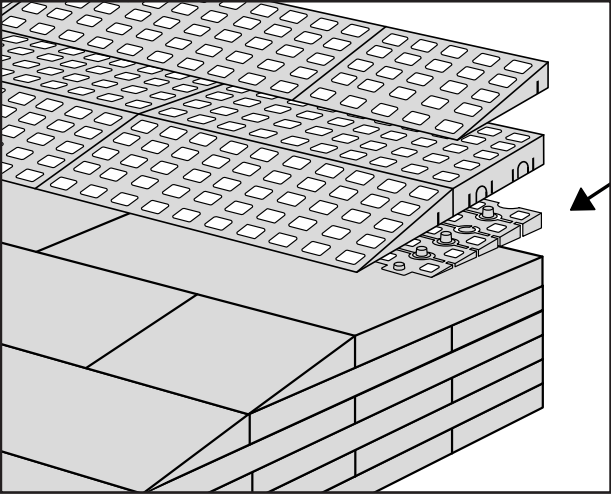

# RAMP KIT 4

Height: 10,8 - 16,3 cm

Width: 75 cm

Depth: 100 cm

## Included

# HEIGHT ADJUSTMENT

Remove Ramp Adjuster from toplayer:

Heights: