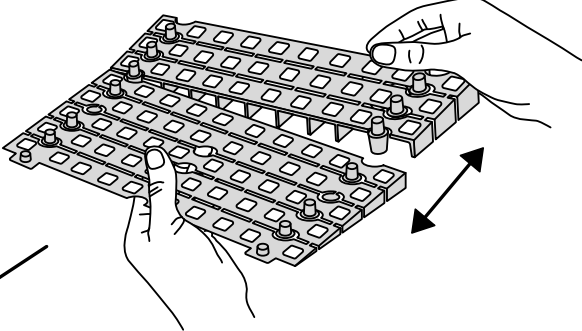

# RAMP KIT 4

Height: 10,8 - 16,3 cm

Width: 75 cm

Depth: 100 cm

## Included

# HEIGHT ADJUSTMENT

Remove Ramp Adjuster from toplayer:

Heights: