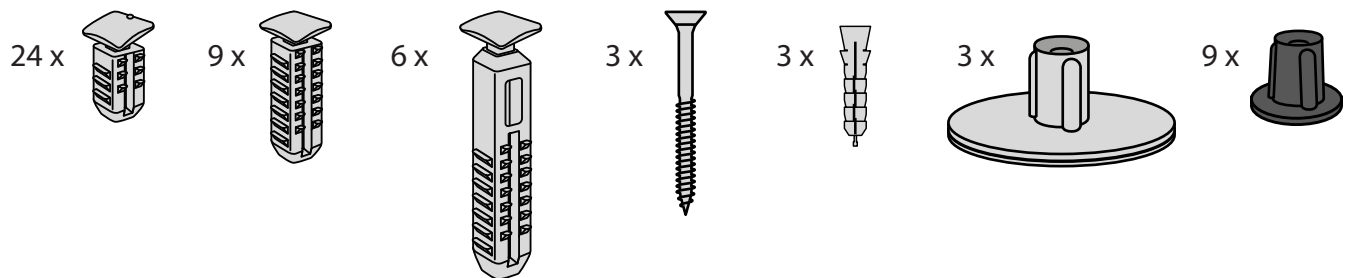

RAMP KIT 4

Height: 10,8 - 16,3 cm

Width: 75 cm

Depth: 100 cm

Included