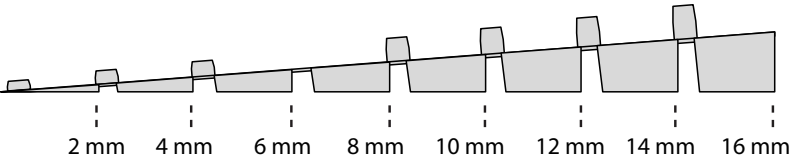

HEIGHT ADJUSTMENT

Remove Ramp Adjuster from toplayer:

Heights: