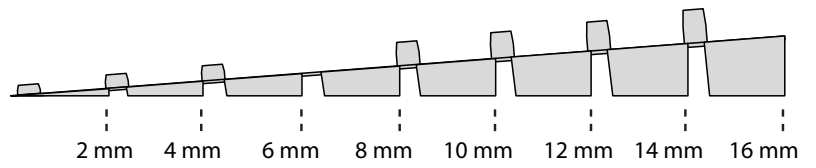

HEIGHT ADJUSTMENT

Remove Ramp Adjuster from toplayer:

Heights: