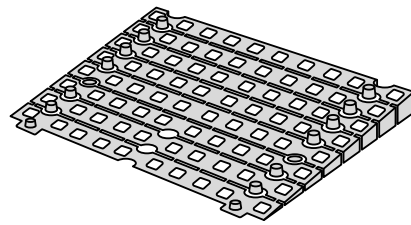

# RAMP KIT 5

Height: 14,4 - 19,9 cm

Width: 75 cm

Depth: 125 cm

## Included

# HEIGHT ADJUSTMENT

Remove Ramp Adjuster from toplayer:

Heights: