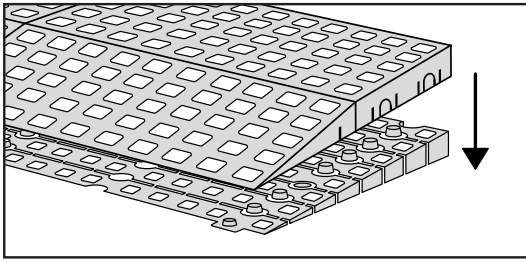

HEIGHT ADJUSTMENT

Remove Ramp Adjuster from toplayer: