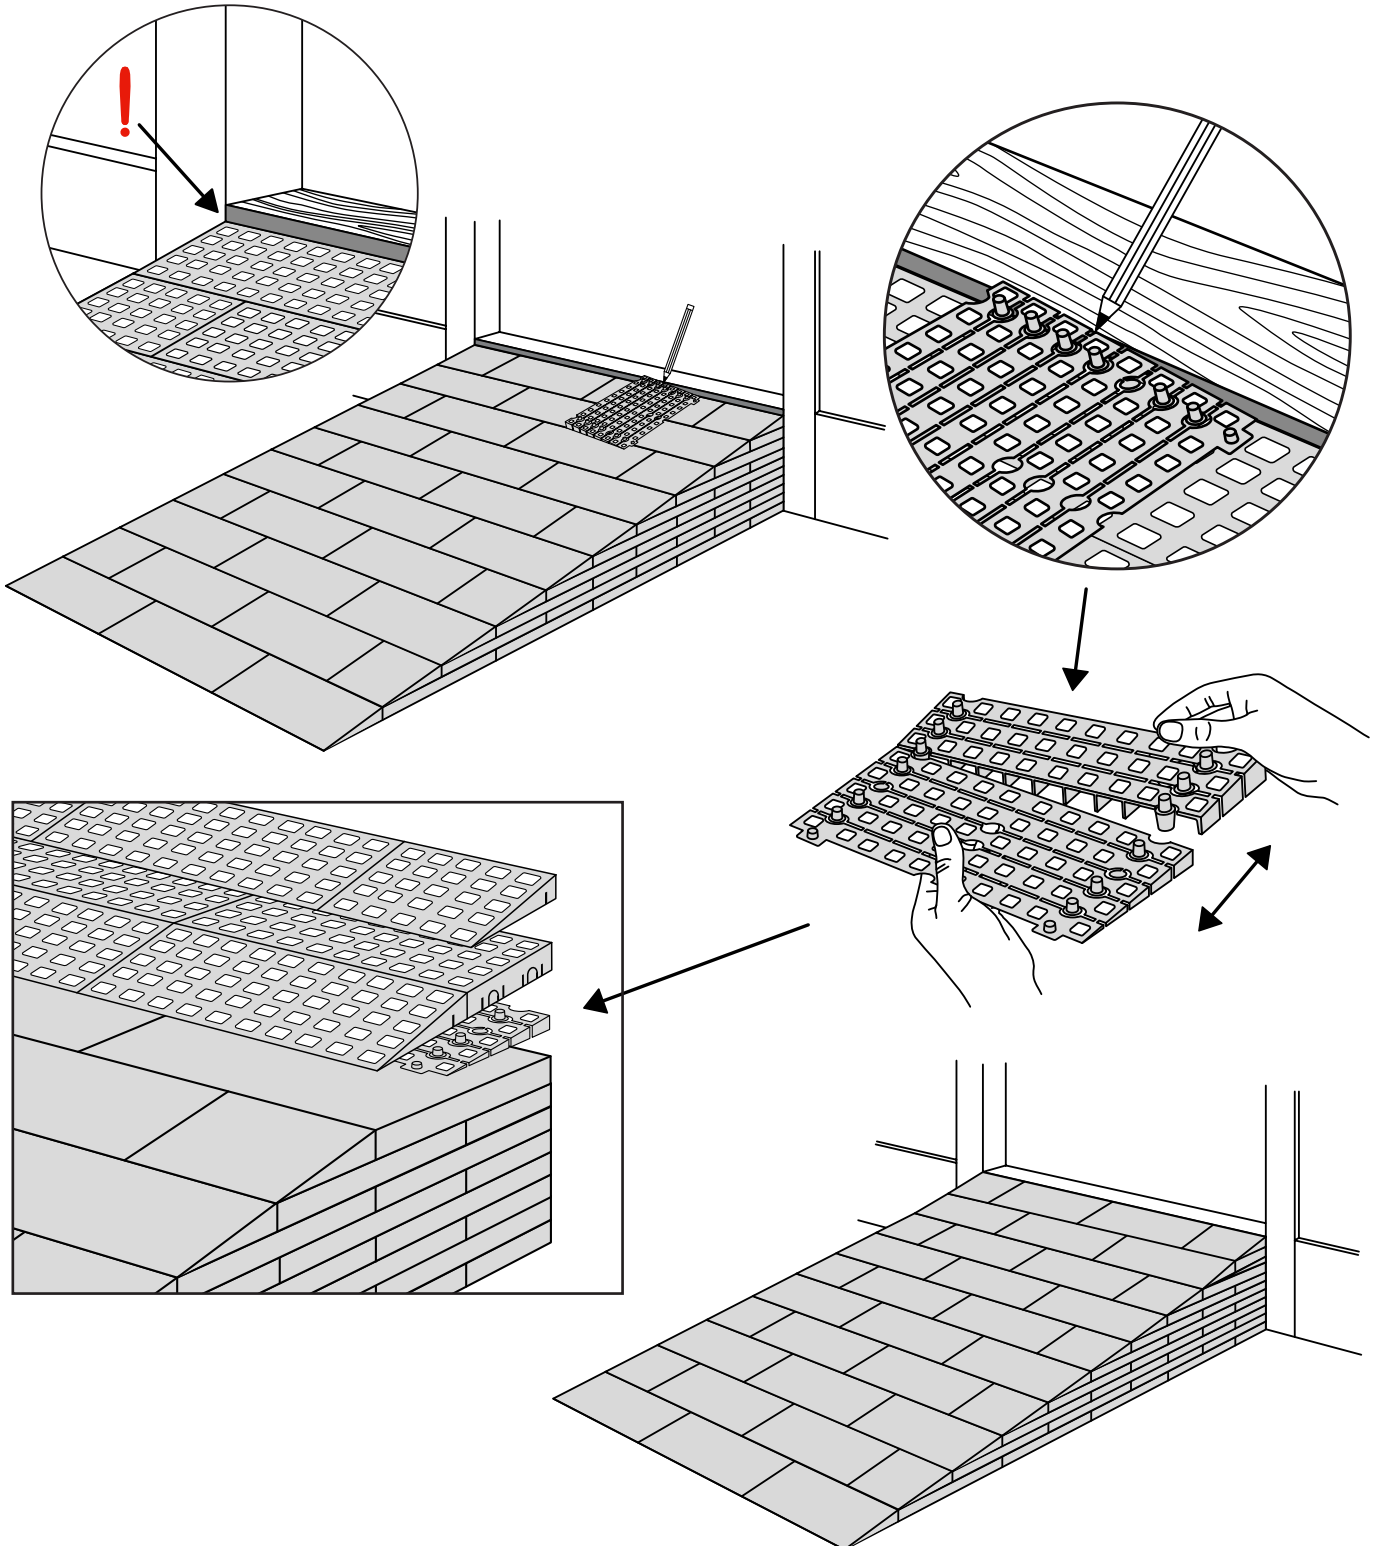

# RAMP KIT 5

Height: 14,4 - 19,9 cm

Width: 75 cm

Depth: 125 cm

## Included

# HEIGHT ADJUSTMENT

Remove Ramp Adjuster from toplayer:

Heights:

# PLACEMENT OF LOCKS