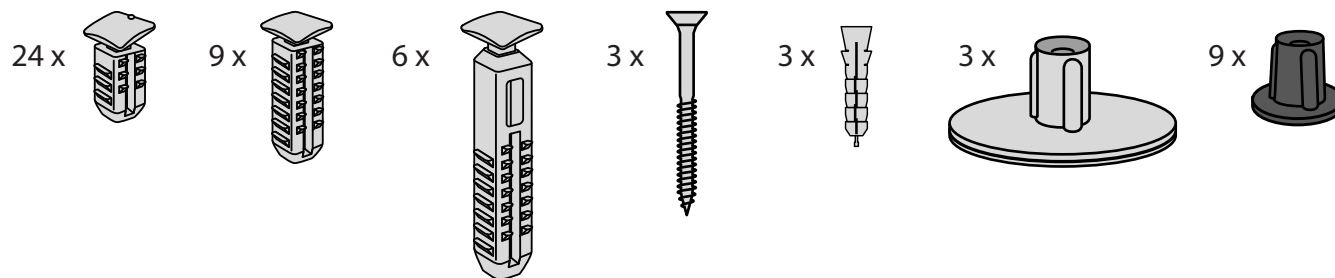

RAMP KIT 5

Height: 14,4 - 19,9 cm

Width: 75 cm

Depth: 125 cm

Included