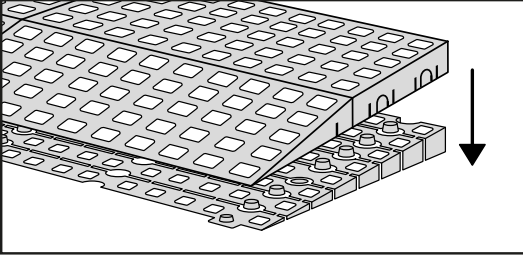

RAMP KIT 004

Height: 10,8 - 16,3 cm
Width: 75 cm
Depth: 100 cm

Included

HEIGHT ADJUSTMENT

Remove Ramp Adjuster from toplayer:

Heights:

PLACEMENT OF LOCKS

FASTENING WITH STOPPERS

FASTENING WITH MOUNTING PAD

Indoor:

Outdoor:

DISPOSAL

KIT and KIT parts: These products are made from PE (Polyethylen). For disposal after use we encourage you to make sure that the KIT is either returned to the point of purchase for collection and shipment back to Excellent (for regeneration), or sorted accordingly to the recommendations in your local area.