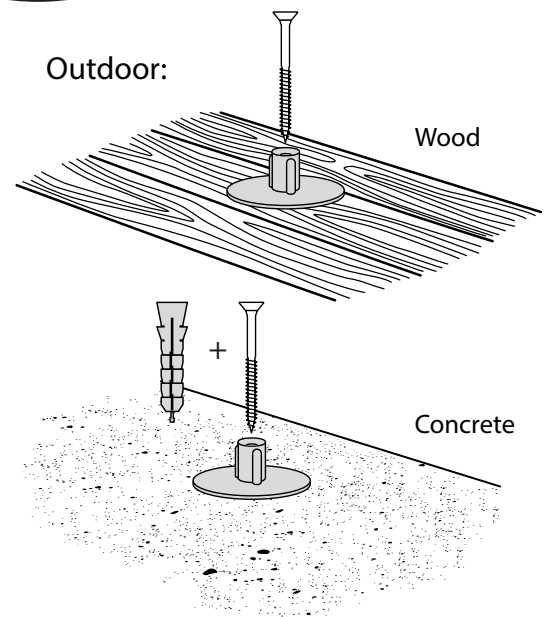

RAMP KIT 004

Height: 10,8 - 16,3 cm
Width: 75 cm
Depth: 100 cm

Included

HEIGHT ADJUSTMENT

Remove Ramp Adjuster from toplayer:

Heights:

PLACEMENT OF LOCKS

FASTENING WITH STOPPERS

FASTENING WITH MOUNTING PAD

Indoor:

Outdoor:

DISPOSAL

KIT and KIT parts: These products are made from PE (Polyethylen). For disposal after use we encourage you to make sure that the KIT is either returned to the point of purchase for collection and shipment back to Excellent (for regeneration), or sorted accordingly to the recommendations in your local area.