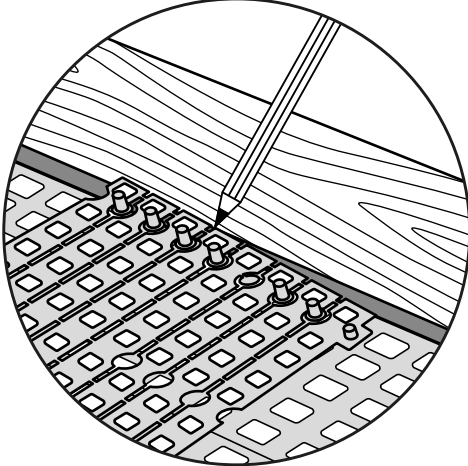

RAMP KIT 004

Height: 10,8 - 16,3 cm
Width: 75 cm
Depth: 100 cm

Included

HEIGHT ADJUSTMENT

Remove Ramp Adjuster from toplayer:

Heights:

PLACEMENT OF LOCKS

FASTENING WITH STOPPERS

FASTENING WITH MOUNTING PAD

Indoor:

Outdoor:

DISPOSAL

KIT and KIT parts: These products are made from PE (Polyethylen). For disposal after use we encourage you to make sure that the KIT is either returned to the point of purchase for collection and shipment back to Excellent (for regeneration), or sorted accordingly to the recommendations in your local area.