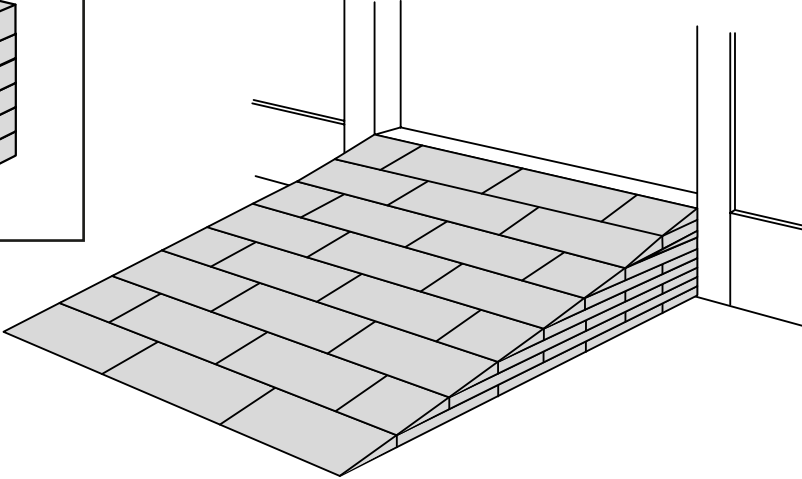

RAMP KIT 004

Height: 10,8 - 16,3 cm
Width: 75 cm
Depth: 100 cm

Included

HEIGHT ADJUSTMENT

Remove Ramp Adjuster from toplayer:

Heights:

PLACEMENT OF LOCKS

FASTENING WITH STOPPERS

FASTENING WITH MOUNTING PAD

Indoor:

Outdoor:

DISPOSAL

KIT and KIT parts: These products are made from PE (Polyethylen). For disposal after use we encourage you to make sure that the KIT is either returned to the point of purchase for collection and shipment back to Excellent (for regeneration), or sorted accordingly to the recommendations in your local area.