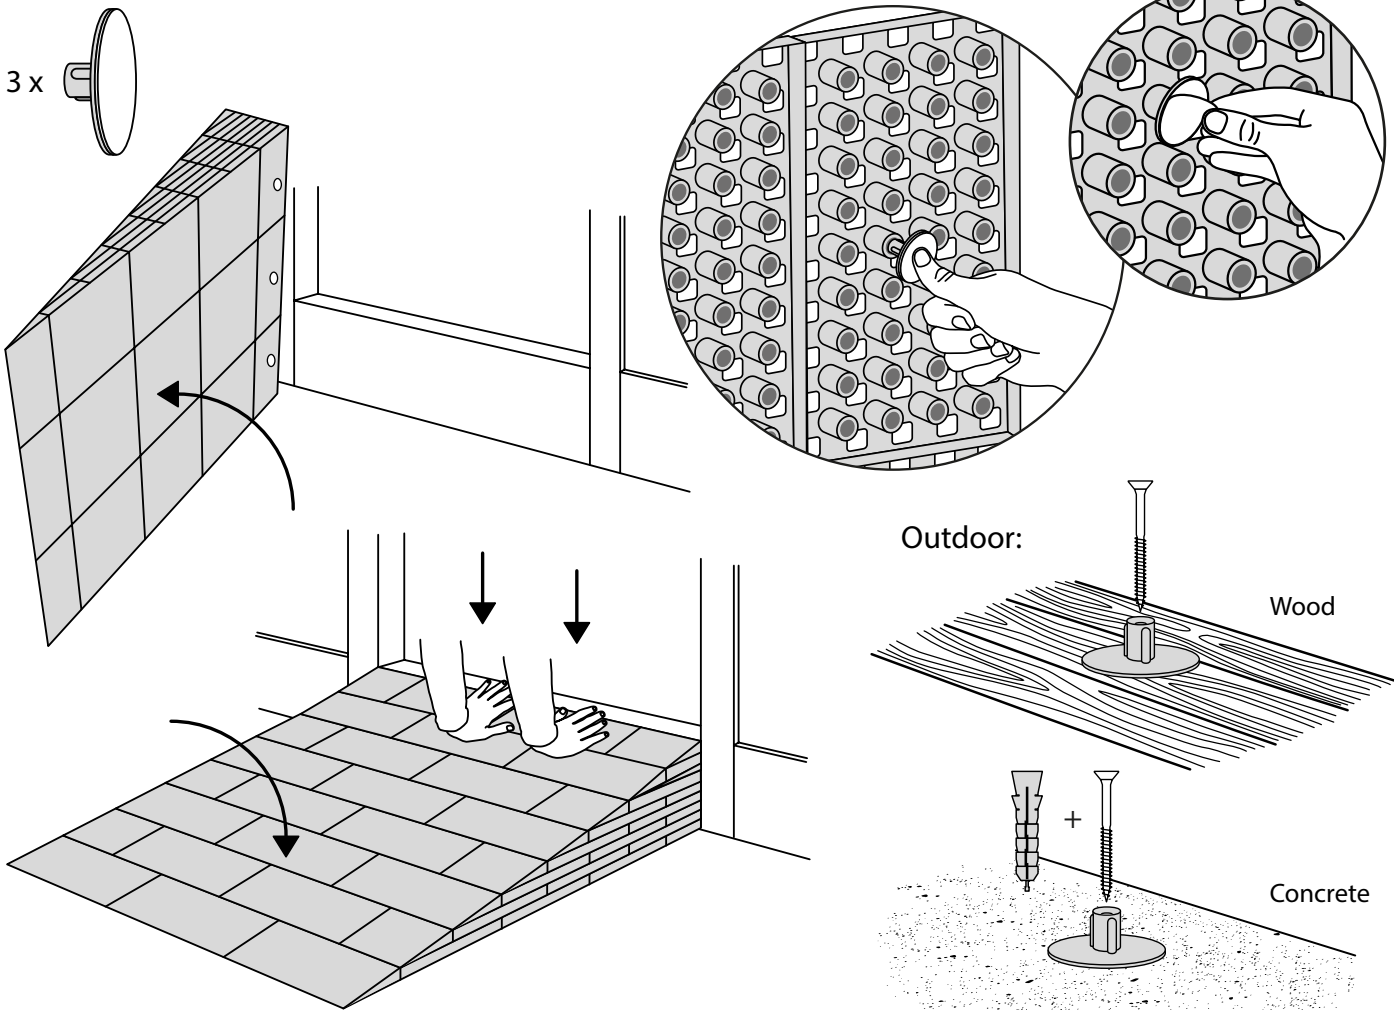

RAMP KIT 004

Height: 10,8 - 16,3 cm
Width: 75 cm
Depth: 100 cm

Included

HEIGHT ADJUSTMENT

Remove Ramp Adjuster from toplayer:

Heights:

PLACEMENT OF LOCKS

FASTENING WITH STOPPERS

FASTENING WITH MOUNTING PAD

Indoor:

Outdoor:

DISPOSAL

KIT and KIT parts: These products are made from PE (Polyethylen). For disposal after use we encourage you to make sure that the KIT is either returned to the point of purchase for collection and shipment back to Excellent (for regeneration), or sorted accordingly to the recommendations in your local area.

Plastic bag: Recycled as clear LDPE plastic.

Cardboard box: Recycled as cardboard.

Brochure and instruction: Recycled as paper after end use.