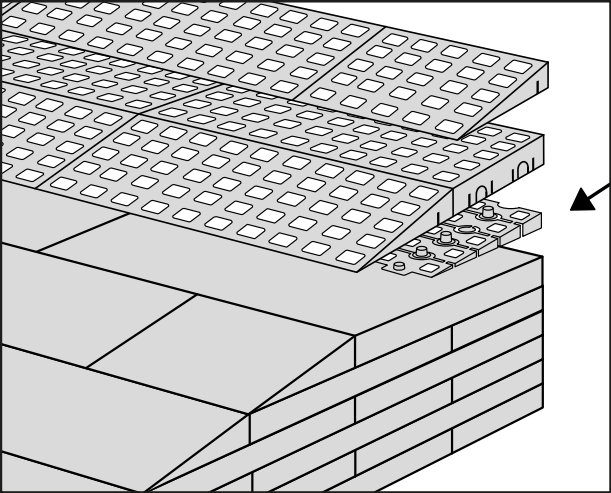

RAMP KIT 004

Height: 10,8 - 16,3 cm
Width: 75 cm
Depth: 100 cm

Included

HEIGHT ADJUSTMENT

Remove Ramp Adjuster from toplayer:

Heights:

PLACEMENT OF LOCKS

FASTENING WITH STOPPERS

FASTENING WITH MOUNTING PAD

Indoor:

Outdoor:

DISPOSAL

KIT and KIT parts: These products are made from PE (Polyethylen). For disposal after use we encourage you to make sure that the KIT is either returned to the point of purchase for collection and shipment back to Excellent (for regeneration), or sorted accordingly to the recommendations in your local area.