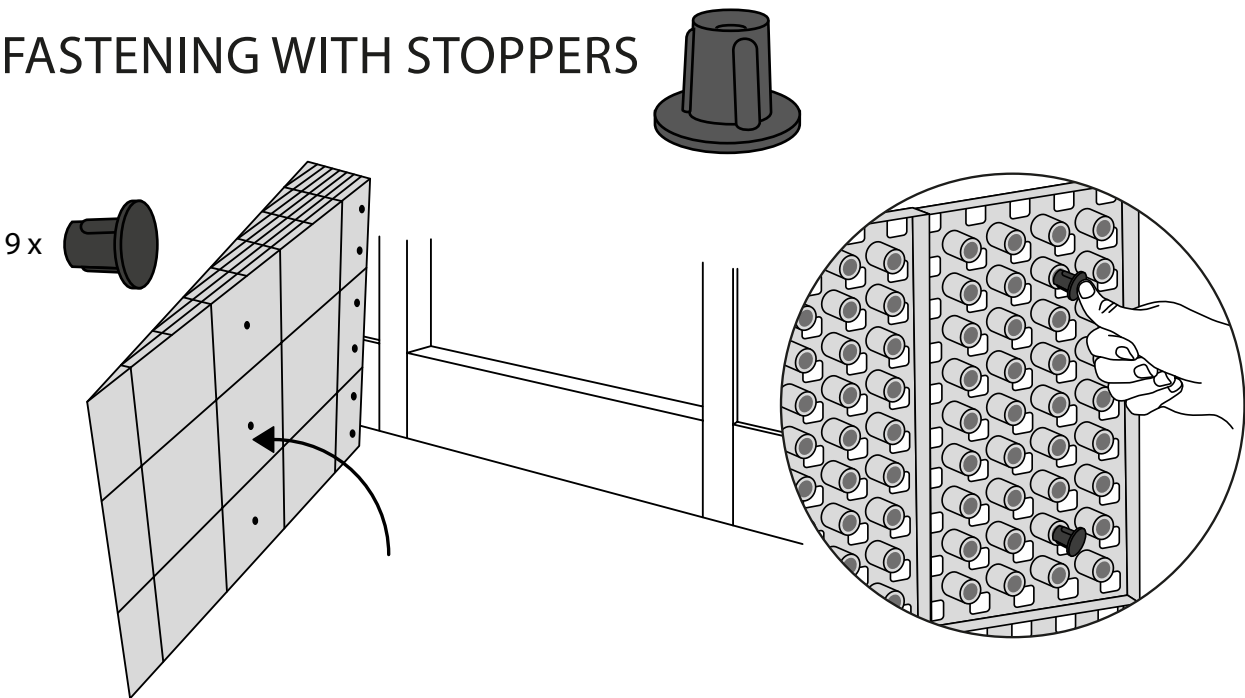

RAMP KIT 004

Height: 10,8 - 16,3 cm
Width: 75 cm
Depth: 100 cm

Included

HEIGHT ADJUSTMENT

Remove Ramp Adjuster from toplayer:

Heights:

PLACEMENT OF LOCKS

FASTENING WITH STOPPERS

FASTENING WITH MOUNTING PAD

Indoor:

Outdoor:

DISPOSAL

KIT and KIT parts: These products are made from PE (Polyethylen). For disposal after use we encourage you to make sure that the KIT is either returned to the point of purchase for collection and shipment back to Excellent (for regeneration), or sorted accordingly to the recommendations in your local area.