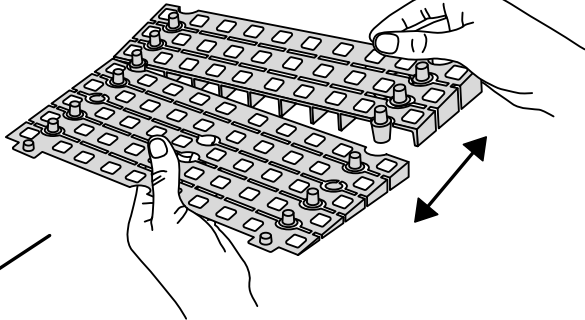

RAMP KIT 004

Height: 10,8 - 16,3 cm
Width: 75 cm
Depth: 100 cm

Included

HEIGHT ADJUSTMENT

Remove Ramp Adjuster from toplayer:

Heights:

PLACEMENT OF LOCKS

FASTENING WITH STOPPERS

FASTENING WITH MOUNTING PAD

Indoor:

Outdoor:

DISPOSAL

KIT and KIT parts: These products are made from PE (Polyethylen). For disposal after use we encourage you to make sure that the KIT is either returned to the point of purchase for collection and shipment back to Excellent (for regeneration), or sorted accordingly to the recommendations in your local area.