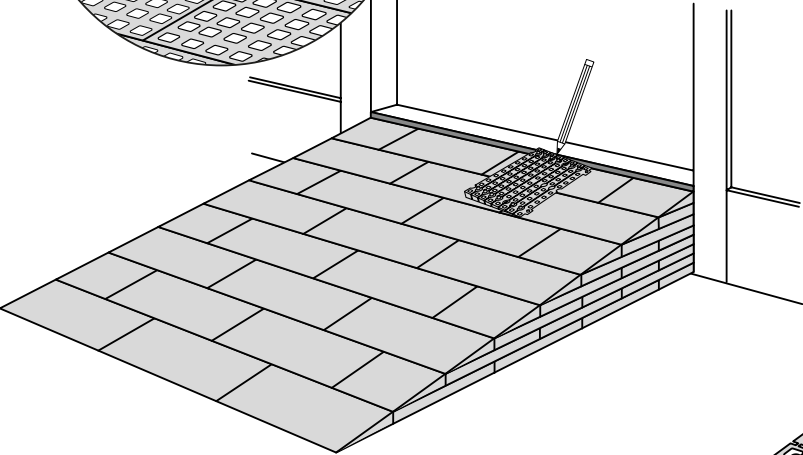

RAMP KIT 004

Height: 10,8 - 16,3 cm
Width: 75 cm
Depth: 100 cm

Included

HEIGHT ADJUSTMENT

Remove Ramp Adjuster from toplayer:

Heights:

PLACEMENT OF LOCKS

FASTENING WITH STOPPERS

FASTENING WITH MOUNTING PAD

Indoor:

Outdoor:

DISPOSAL

KIT and KIT parts: These products are made from PE (Polyethylen). For disposal after use we encourage you to make sure that the KIT is either returned to the point of purchase for collection and shipment back to Excellent (for regeneration), or sorted accordingly to the recommendations in your local area.