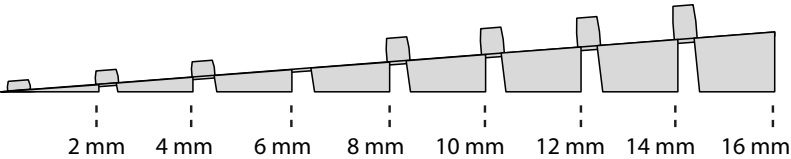

RAMP KIT 004

Height: 10,8 - 16,3 cm
Width: 75 cm
Depth: 100 cm

Included

HEIGHT ADJUSTMENT

Remove Ramp Adjuster from toplayer:

Heights:

PLACEMENT OF LOCKS

FASTENING WITH STOPPERS