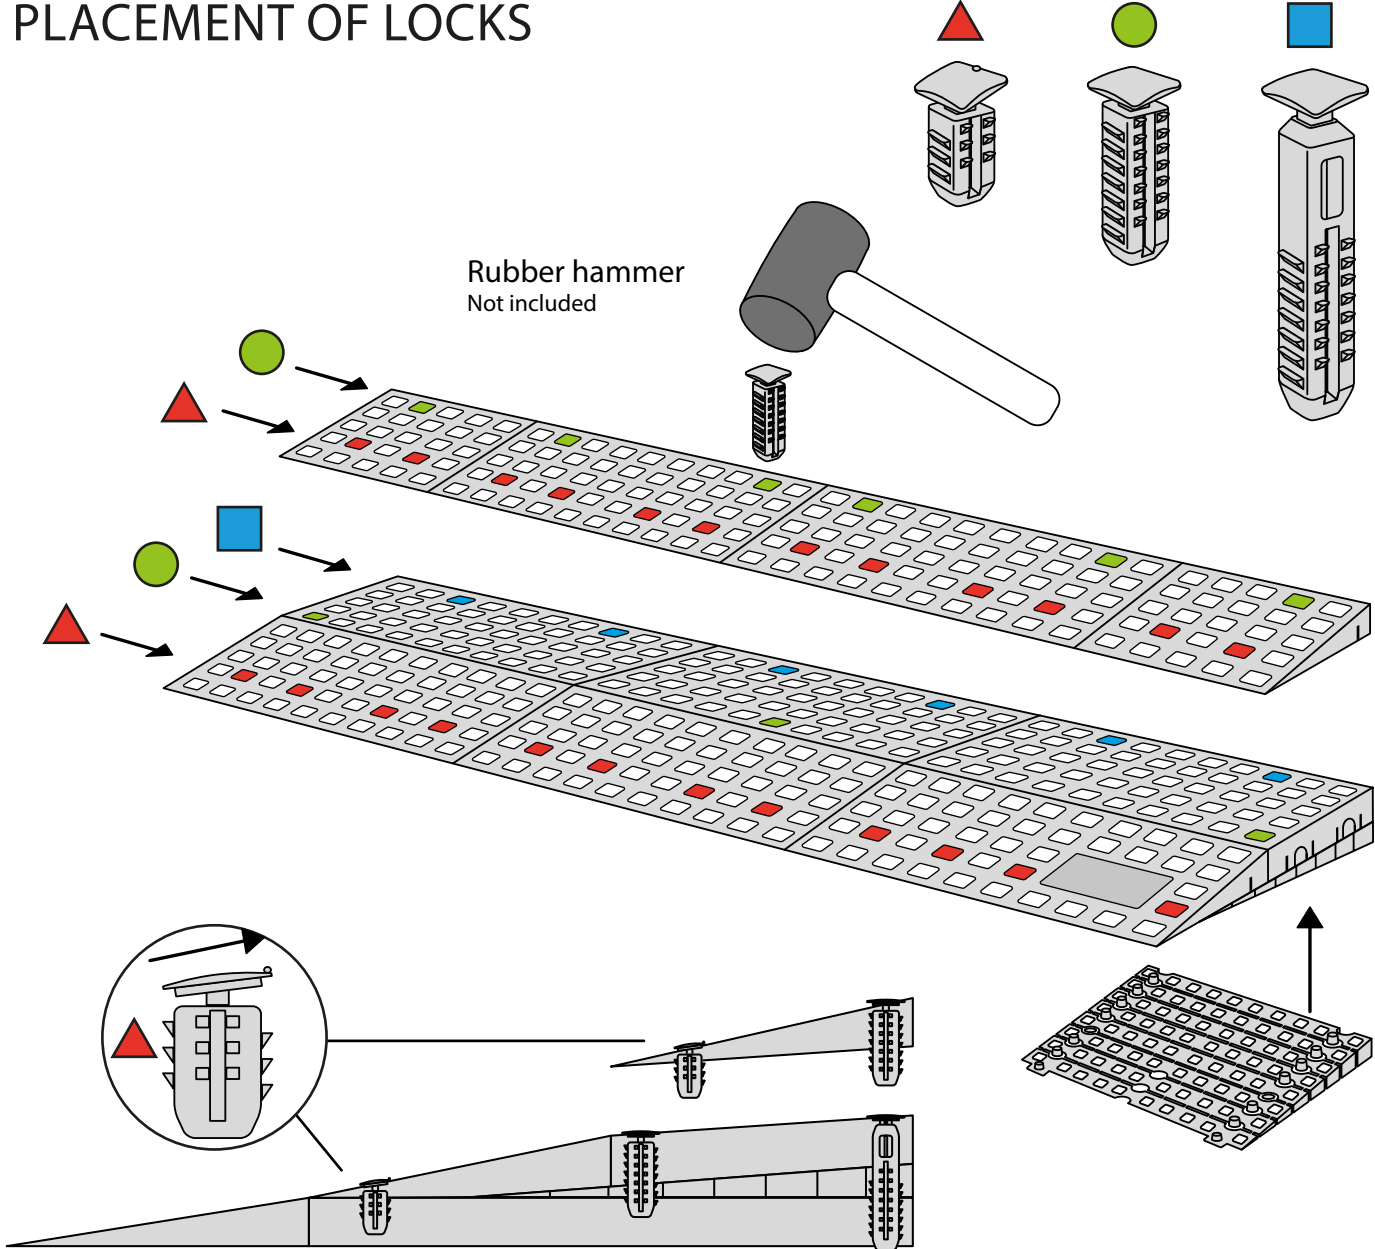

RAMP KIT 004

Height: 10,8 - 16,3 cm
Width: 75 cm
Depth: 100 cm

Included

HEIGHT ADJUSTMENT

Remove Ramp Adjuster from toplayer:

Heights:

PLACEMENT OF LOCKS

FASTENING WITH STOPPERS

FASTENING WITH MOUNTING PAD

Indoor:

Outdoor:

DISPOSAL

KIT and KIT parts: These products are made from PE (Polyethylen). For disposal after use we encourage you to make sure that the KIT is either returned to the point of purchase for collection and shipment back to Excellent (for regeneration), or sorted accordingly to the recommendations in your local area.