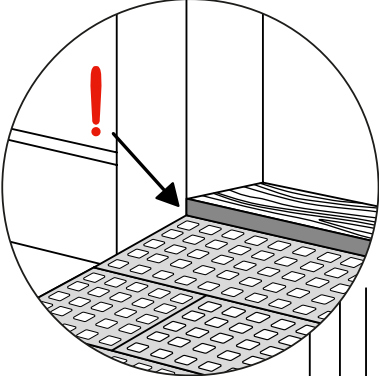

RAMP KIT 004

Height: 10,8 - 16,3 cm
Width: 75 cm
Depth: 100 cm

Included

HEIGHT ADJUSTMENT

Remove Ramp Adjuster from toplayer:

Heights:

PLACEMENT OF LOCKS

FASTENING WITH STOPPERS

FASTENING WITH MOUNTING PAD

Indoor:

Outdoor:

DISPOSAL

KIT and KIT parts: These products are made from PE (Polyethylen). For disposal after use we encourage you to make sure that the KIT is either returned to the point of purchase for collection and shipment back to Excellent (for regeneration), or sorted accordingly to the recommendations in your local area.