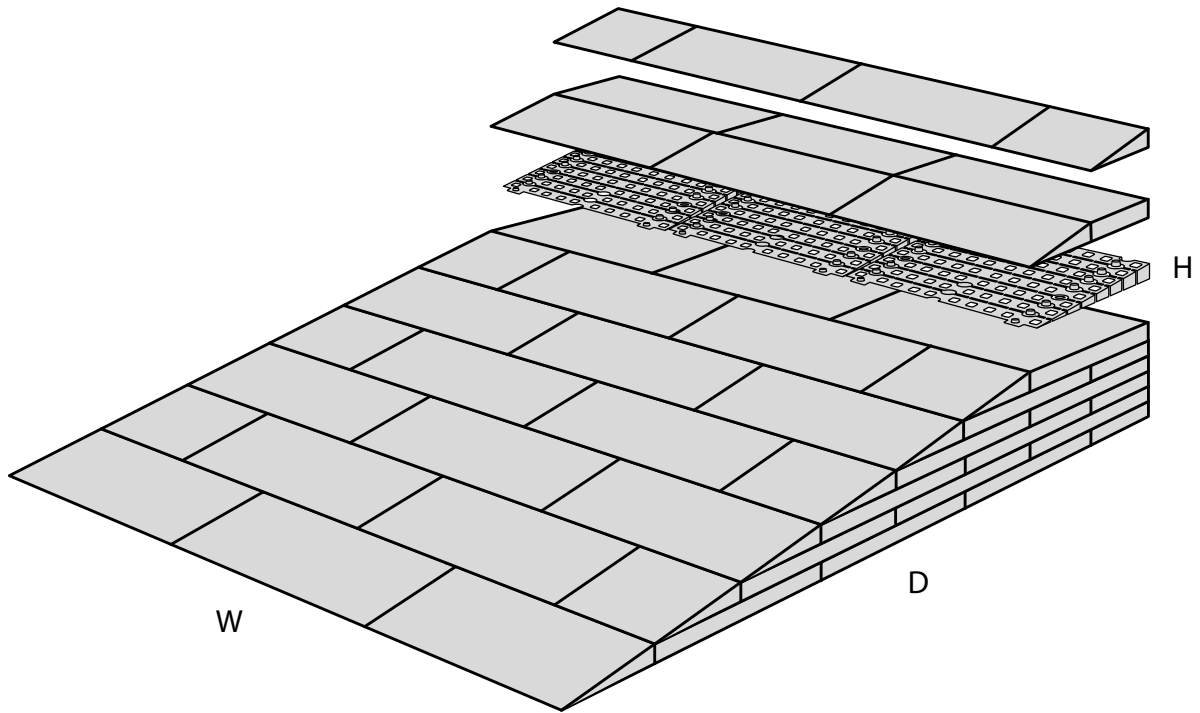

RAMP KIT 004

Height: 10,8 - 16,3 cm
Width: 75 cm
Depth: 100 cm

Included

HEIGHT ADJUSTMENT

Remove Ramp Adjuster from toplayer:

Heights:

PLACEMENT OF LOCKS

FASTENING WITH STOPPERS

FASTENING WITH MOUNTING PAD

Indoor:

Outdoor:

DISPOSAL

KIT and KIT parts: These products are made from PE (Polyethylen). For disposal after use we encourage you to make sure that the KIT is either returned to the point of purchase for collection and shipment back to Excellent (for regeneration), or sorted accordingly to the recommendations in your local area.