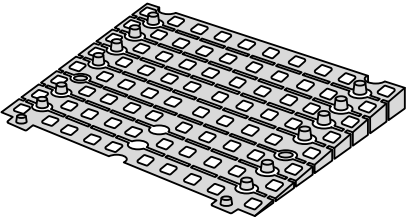

RAMP KIT 004

Height: 10,8 - 16,3 cm
Width: 75 cm
Depth: 100 cm

Included

HEIGHT ADJUSTMENT

Remove Ramp Adjuster from toplayer:

Heights:

PLACEMENT OF LOCKS

FASTENING WITH STOPPERS

FASTENING WITH MOUNTING PAD

Indoor:

Outdoor:

DISPOSAL

KIT and KIT parts: These products are made from PE (Polyethylen). For disposal after use we encourage you to make sure that the KIT is either returned to the point of purchase for collection and shipment back to Excellent (for regeneration), or sorted accordingly to the recommendations in your local area.