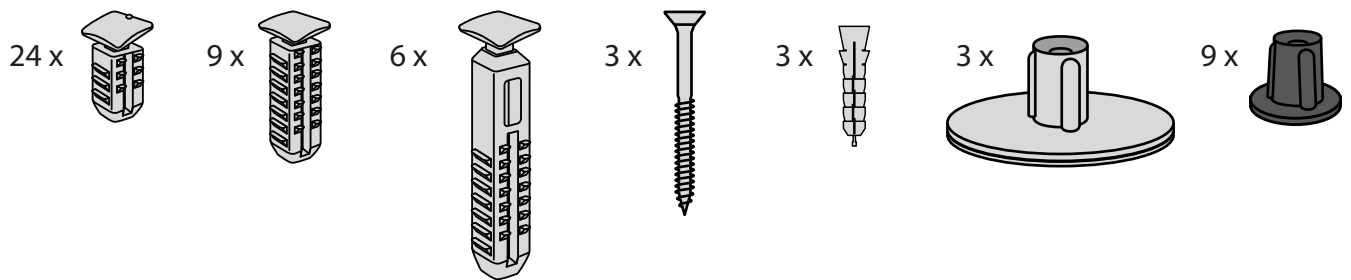

RAMP KIT 004

Height: 10,8 - 16,3 cm
Width: 75 cm
Depth: 100 cm

Included

HEIGHT ADJUSTMENT

Remove Ramp Adjuster from toplayer:

Heights:

PLACEMENT OF LOCKS

FASTENING WITH STOPPERS

FASTENING WITH MOUNTING PAD

Indoor:

Outdoor:

DISPOSAL

KIT and KIT parts: These products are made from PE (Polyethylen). For disposal after use we encourage you to make sure that the KIT is either returned to the point of purchase for collection and shipment back to Excellent (for regeneration), or sorted accordingly to the recommendations in your local area.